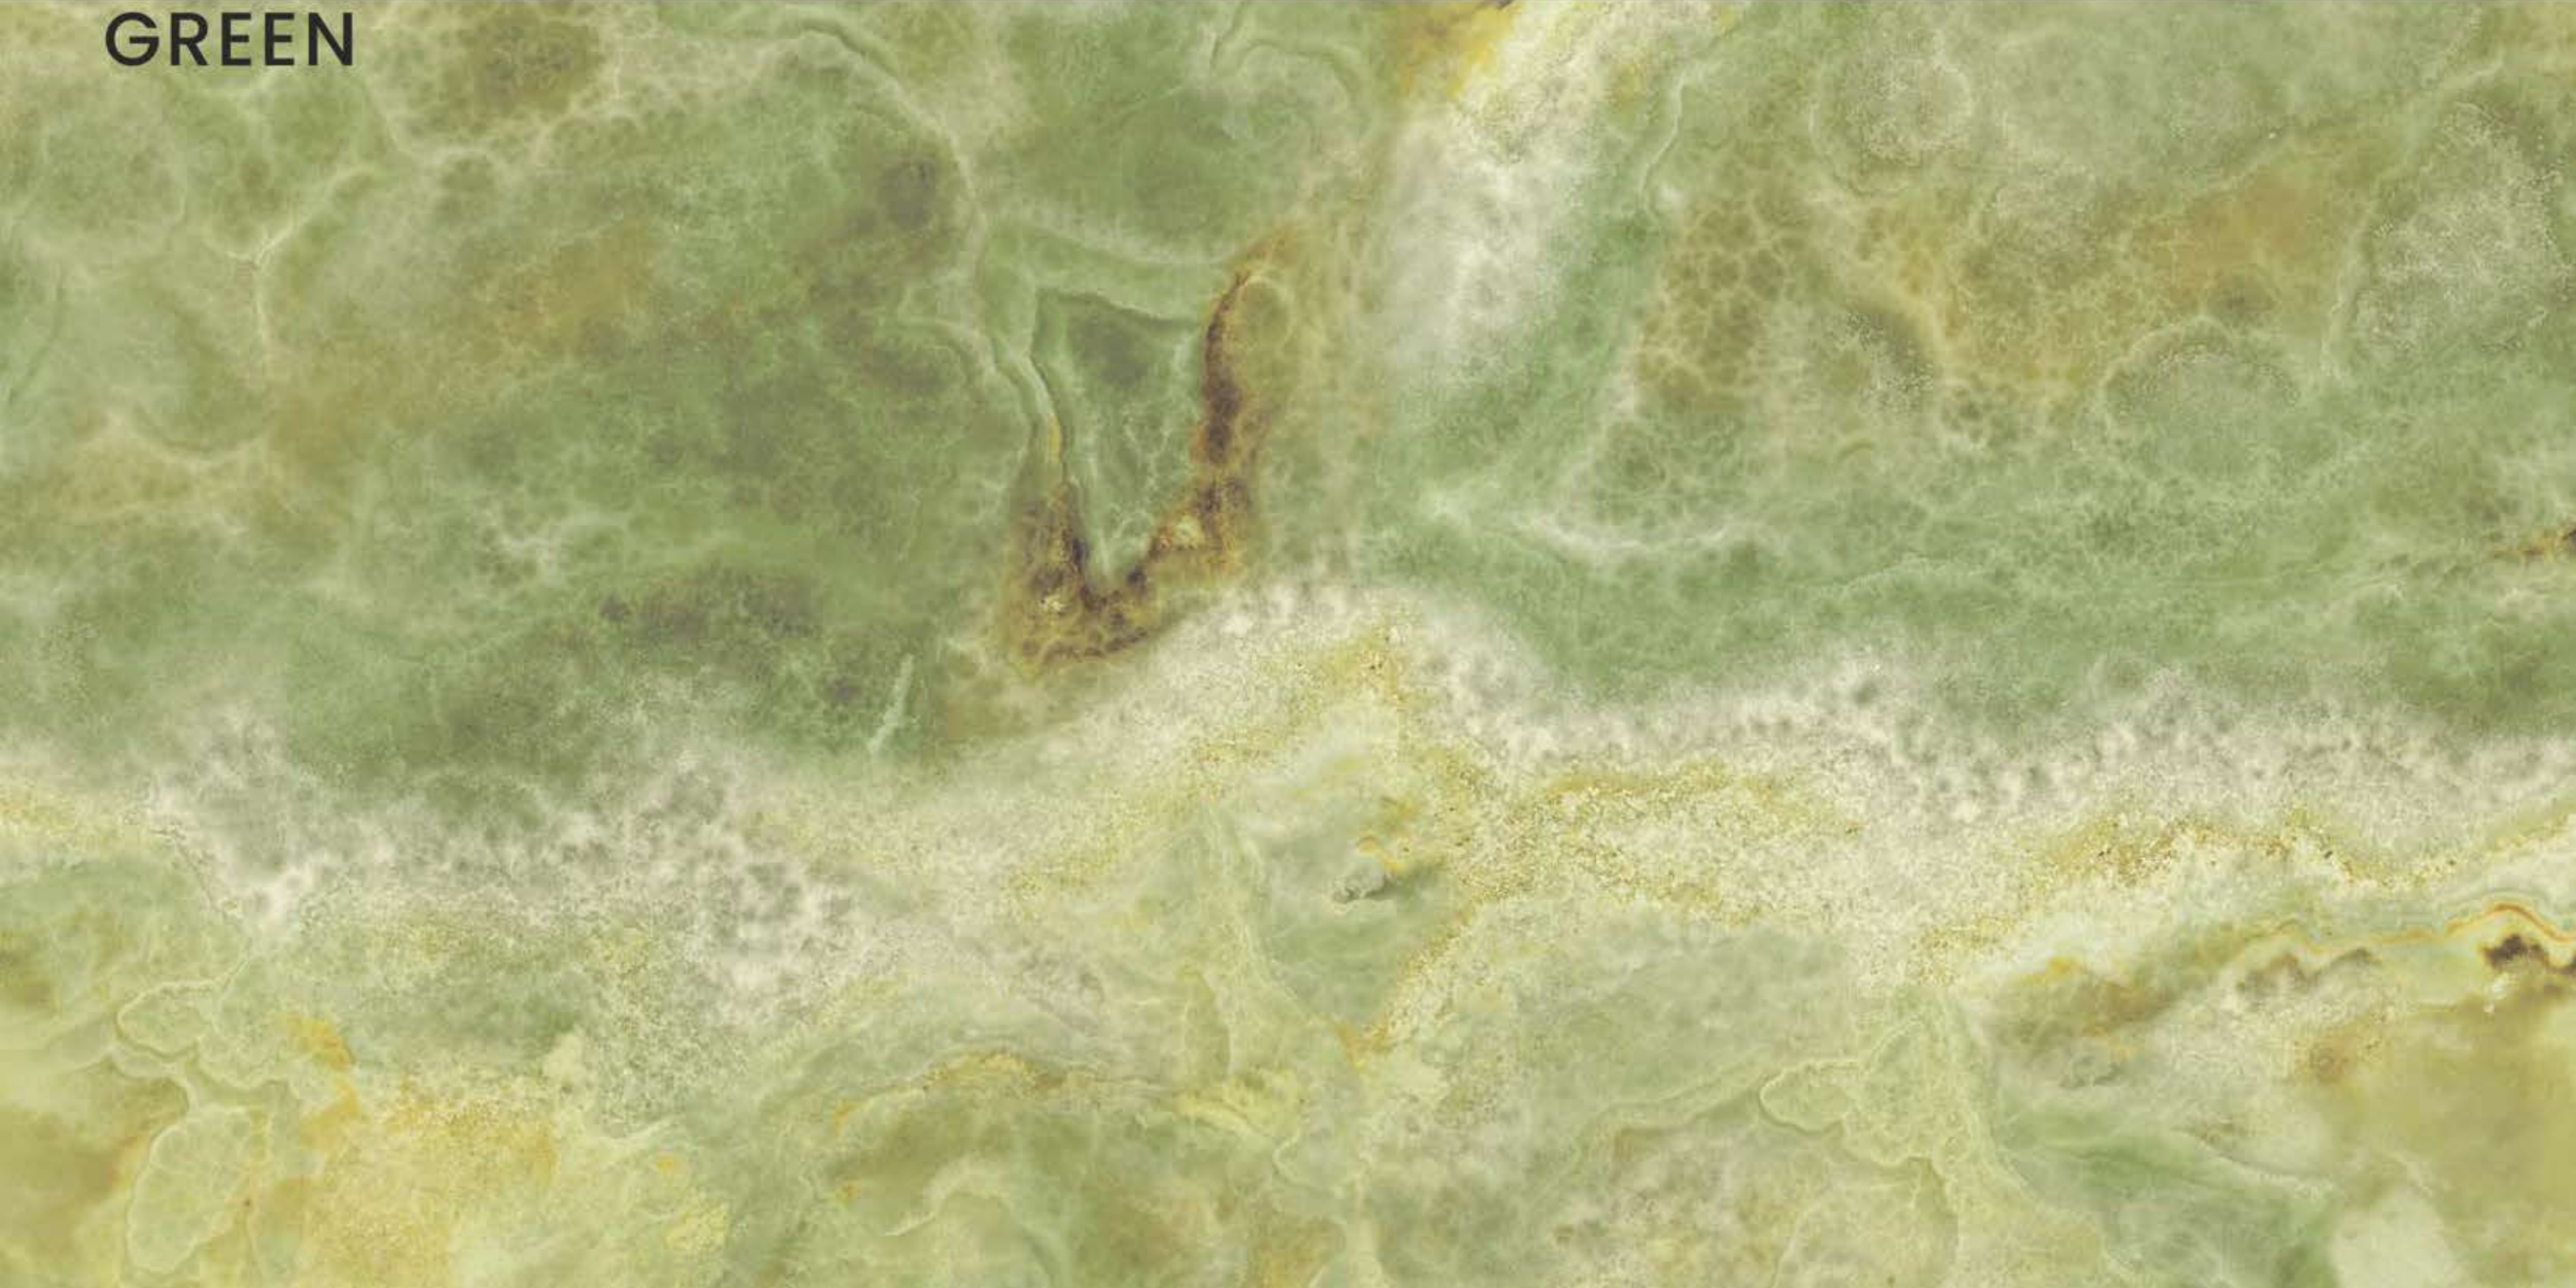

# DALLAS GREEN

SIZE  
600x  
1200MM

Series  
GLOSSY

Random  
03

DALLAS GREEN

DALLAS  
TEAL