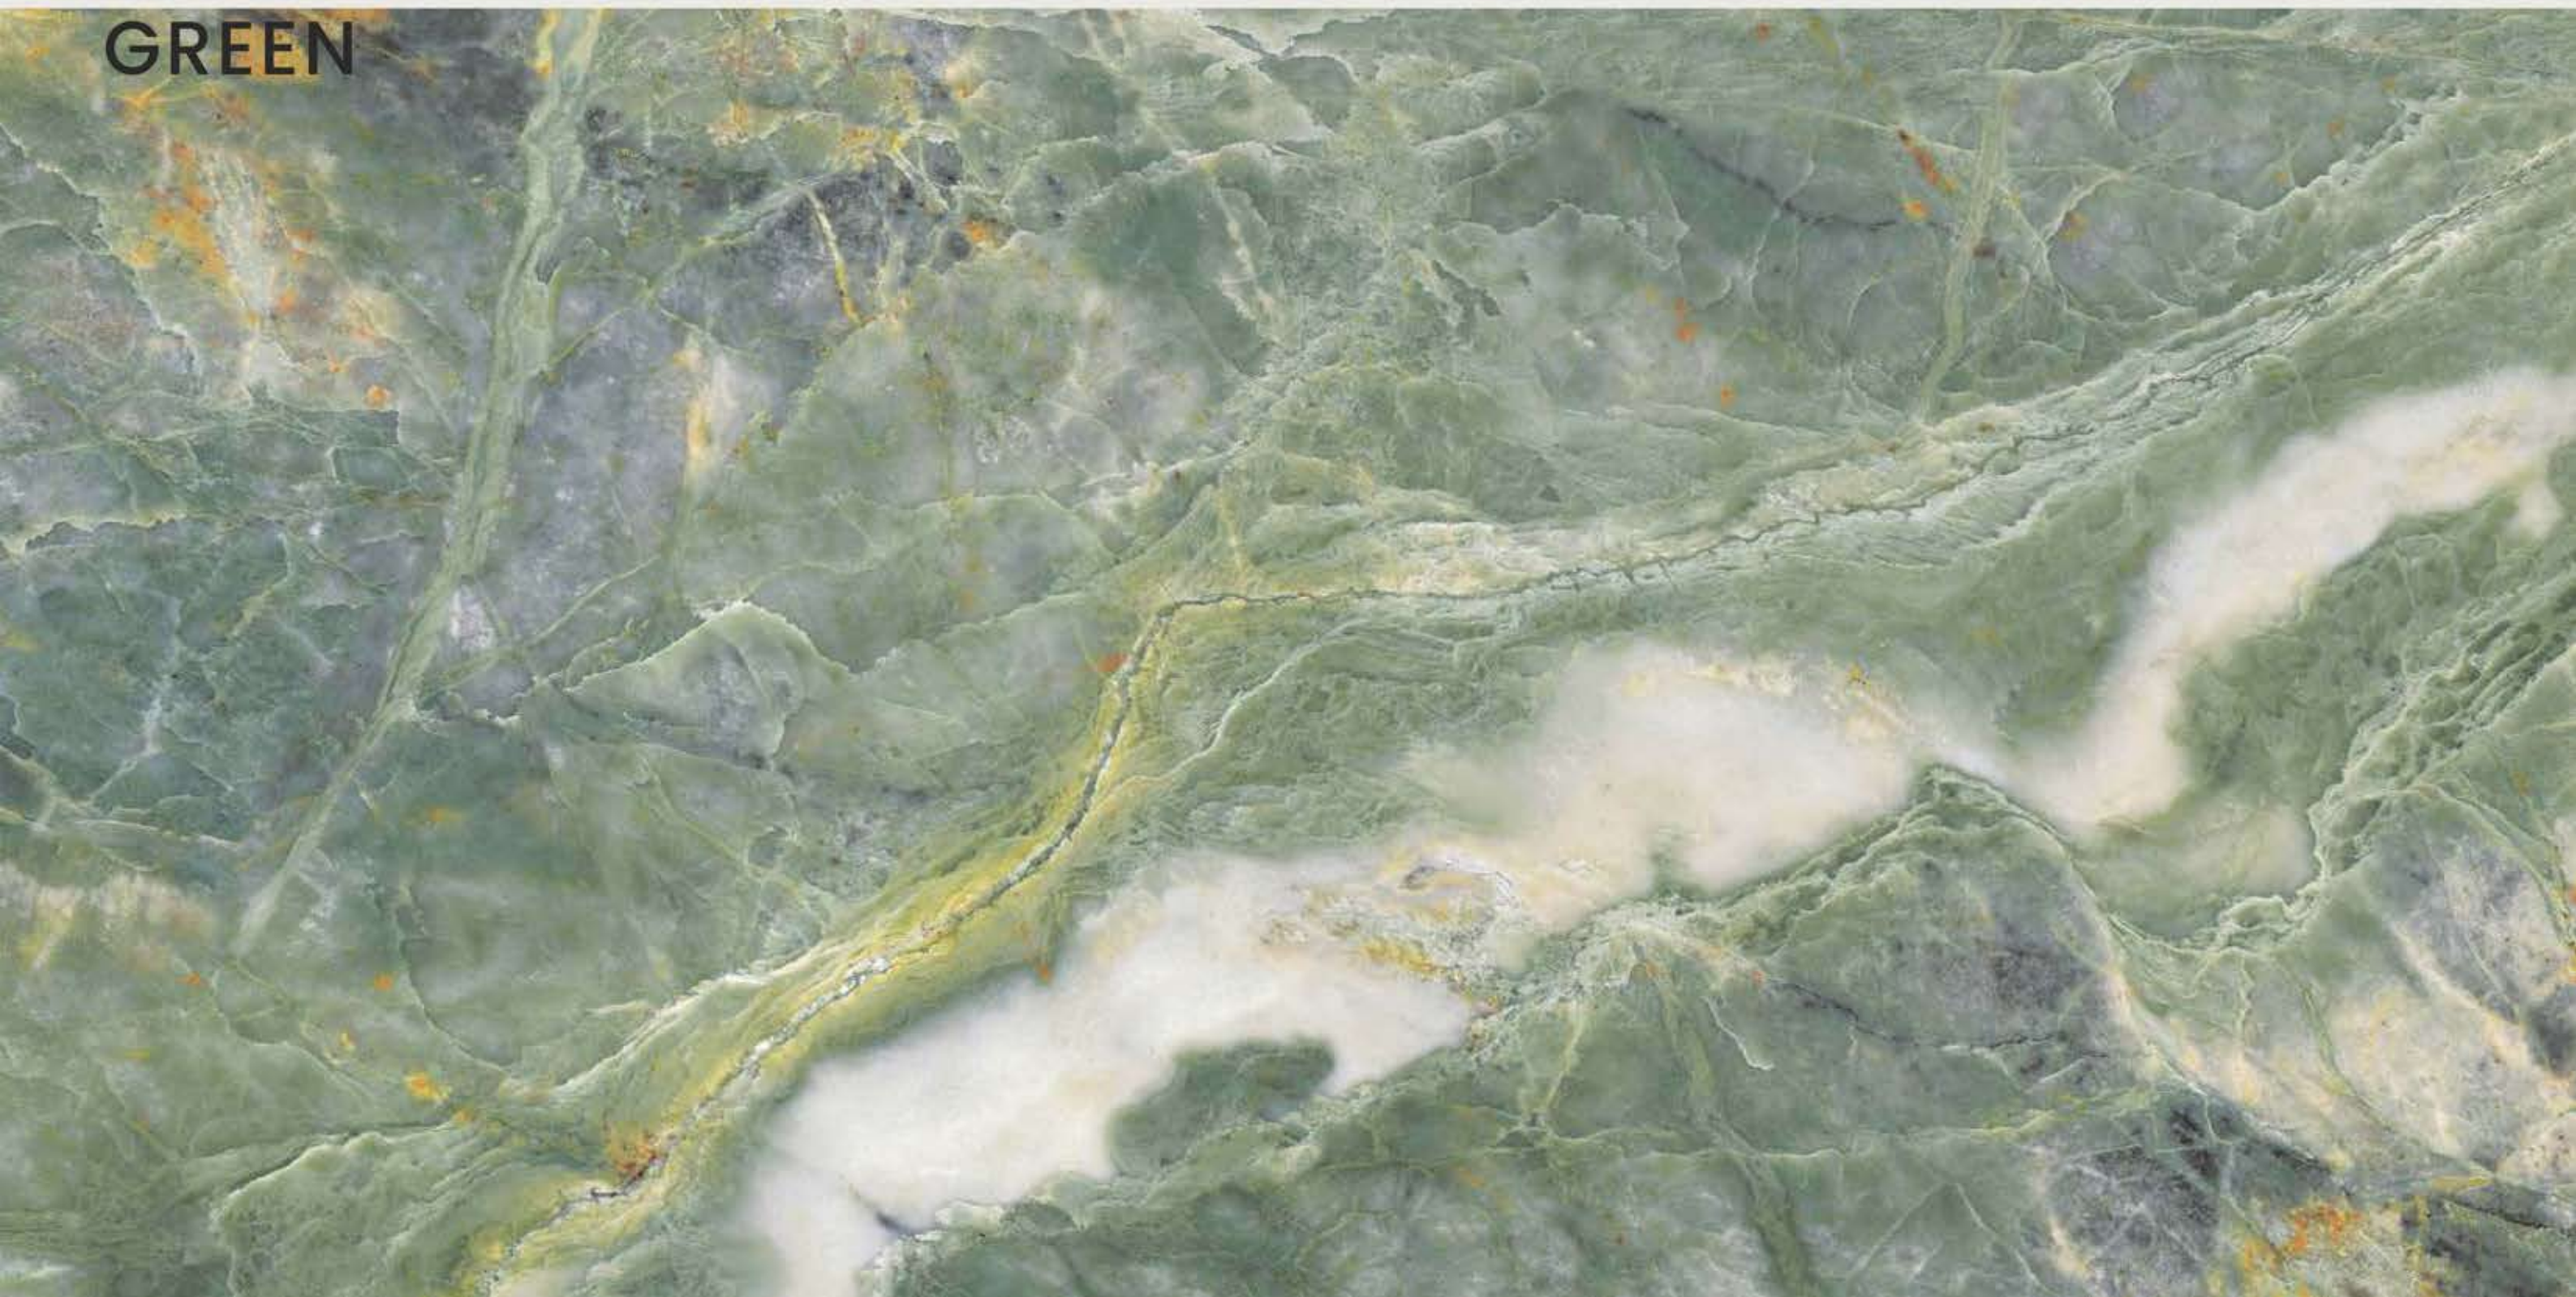

# AMAZONITE AQUA

SIZE  
600x  
1200MM

Series  
GLOSSY

Random  
04

AMAZONITE AQUA

**AMAZONITE  
GREEN**