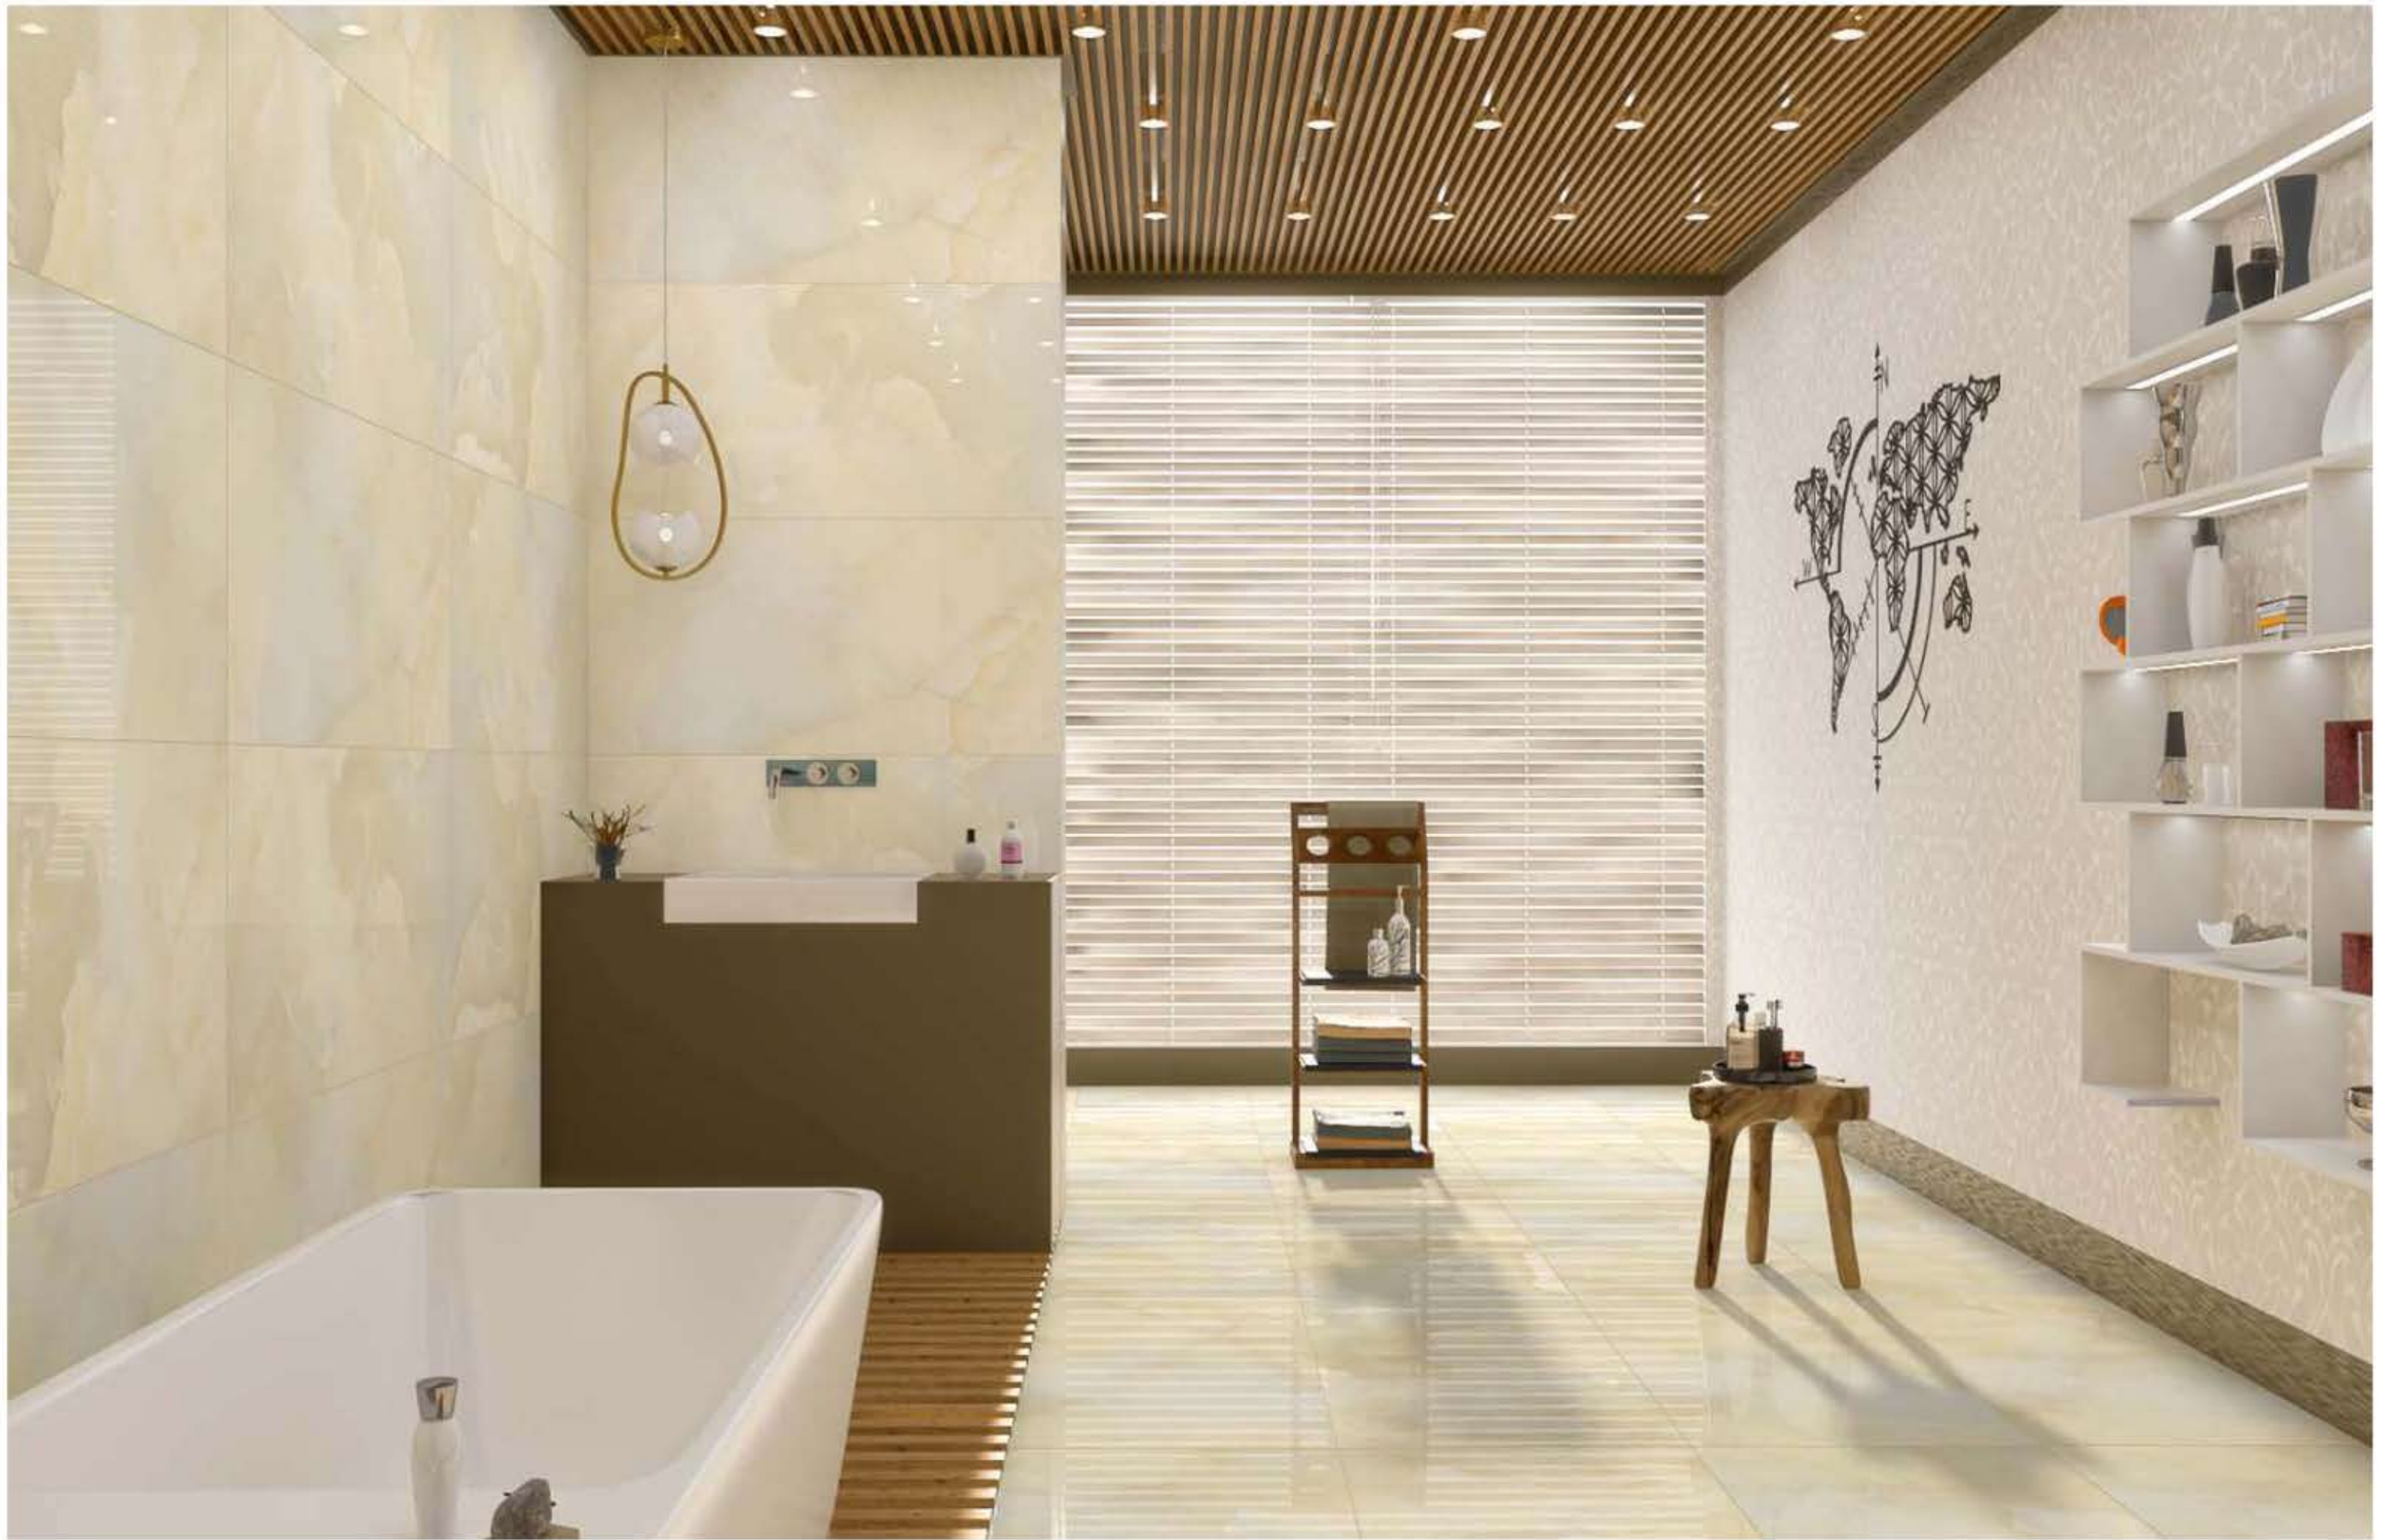

# NICCOLO YELLOW

SIZE  
600x  
1200MM

Series  
GLOSSY

Random  
04

NICCOLO YELLOW

**ONYX BLAZE  
GREEN**