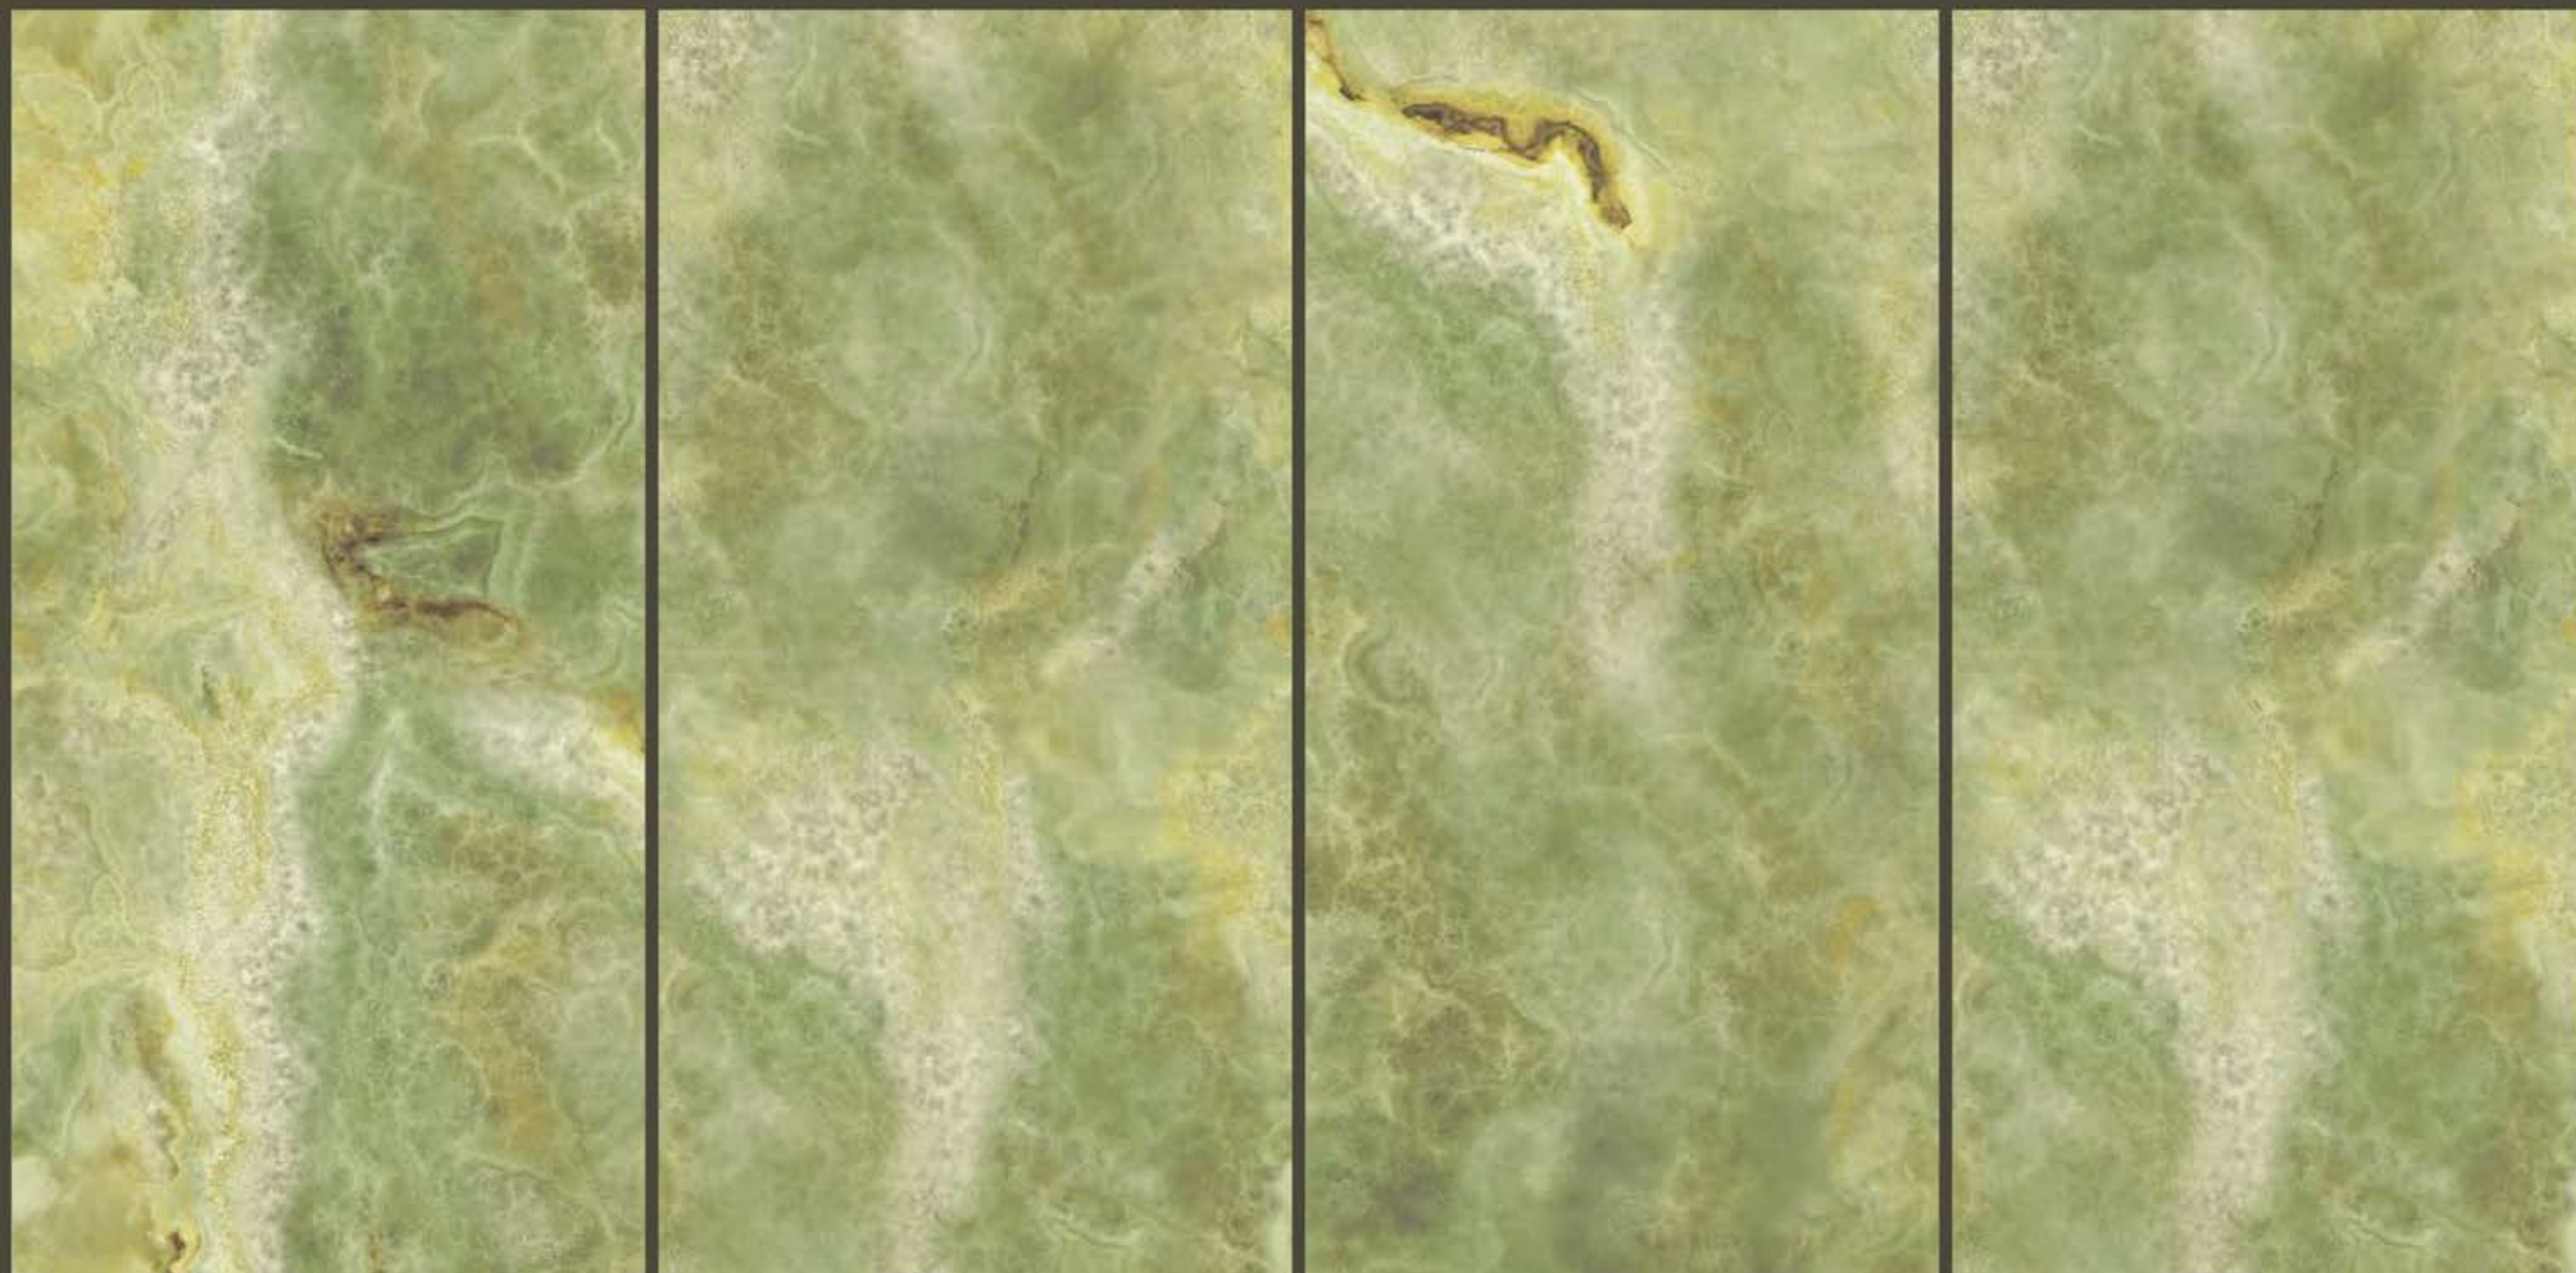

DALLAS GREEN

SIZE
600x
1200MM

Series
GLOSSY

Random
03