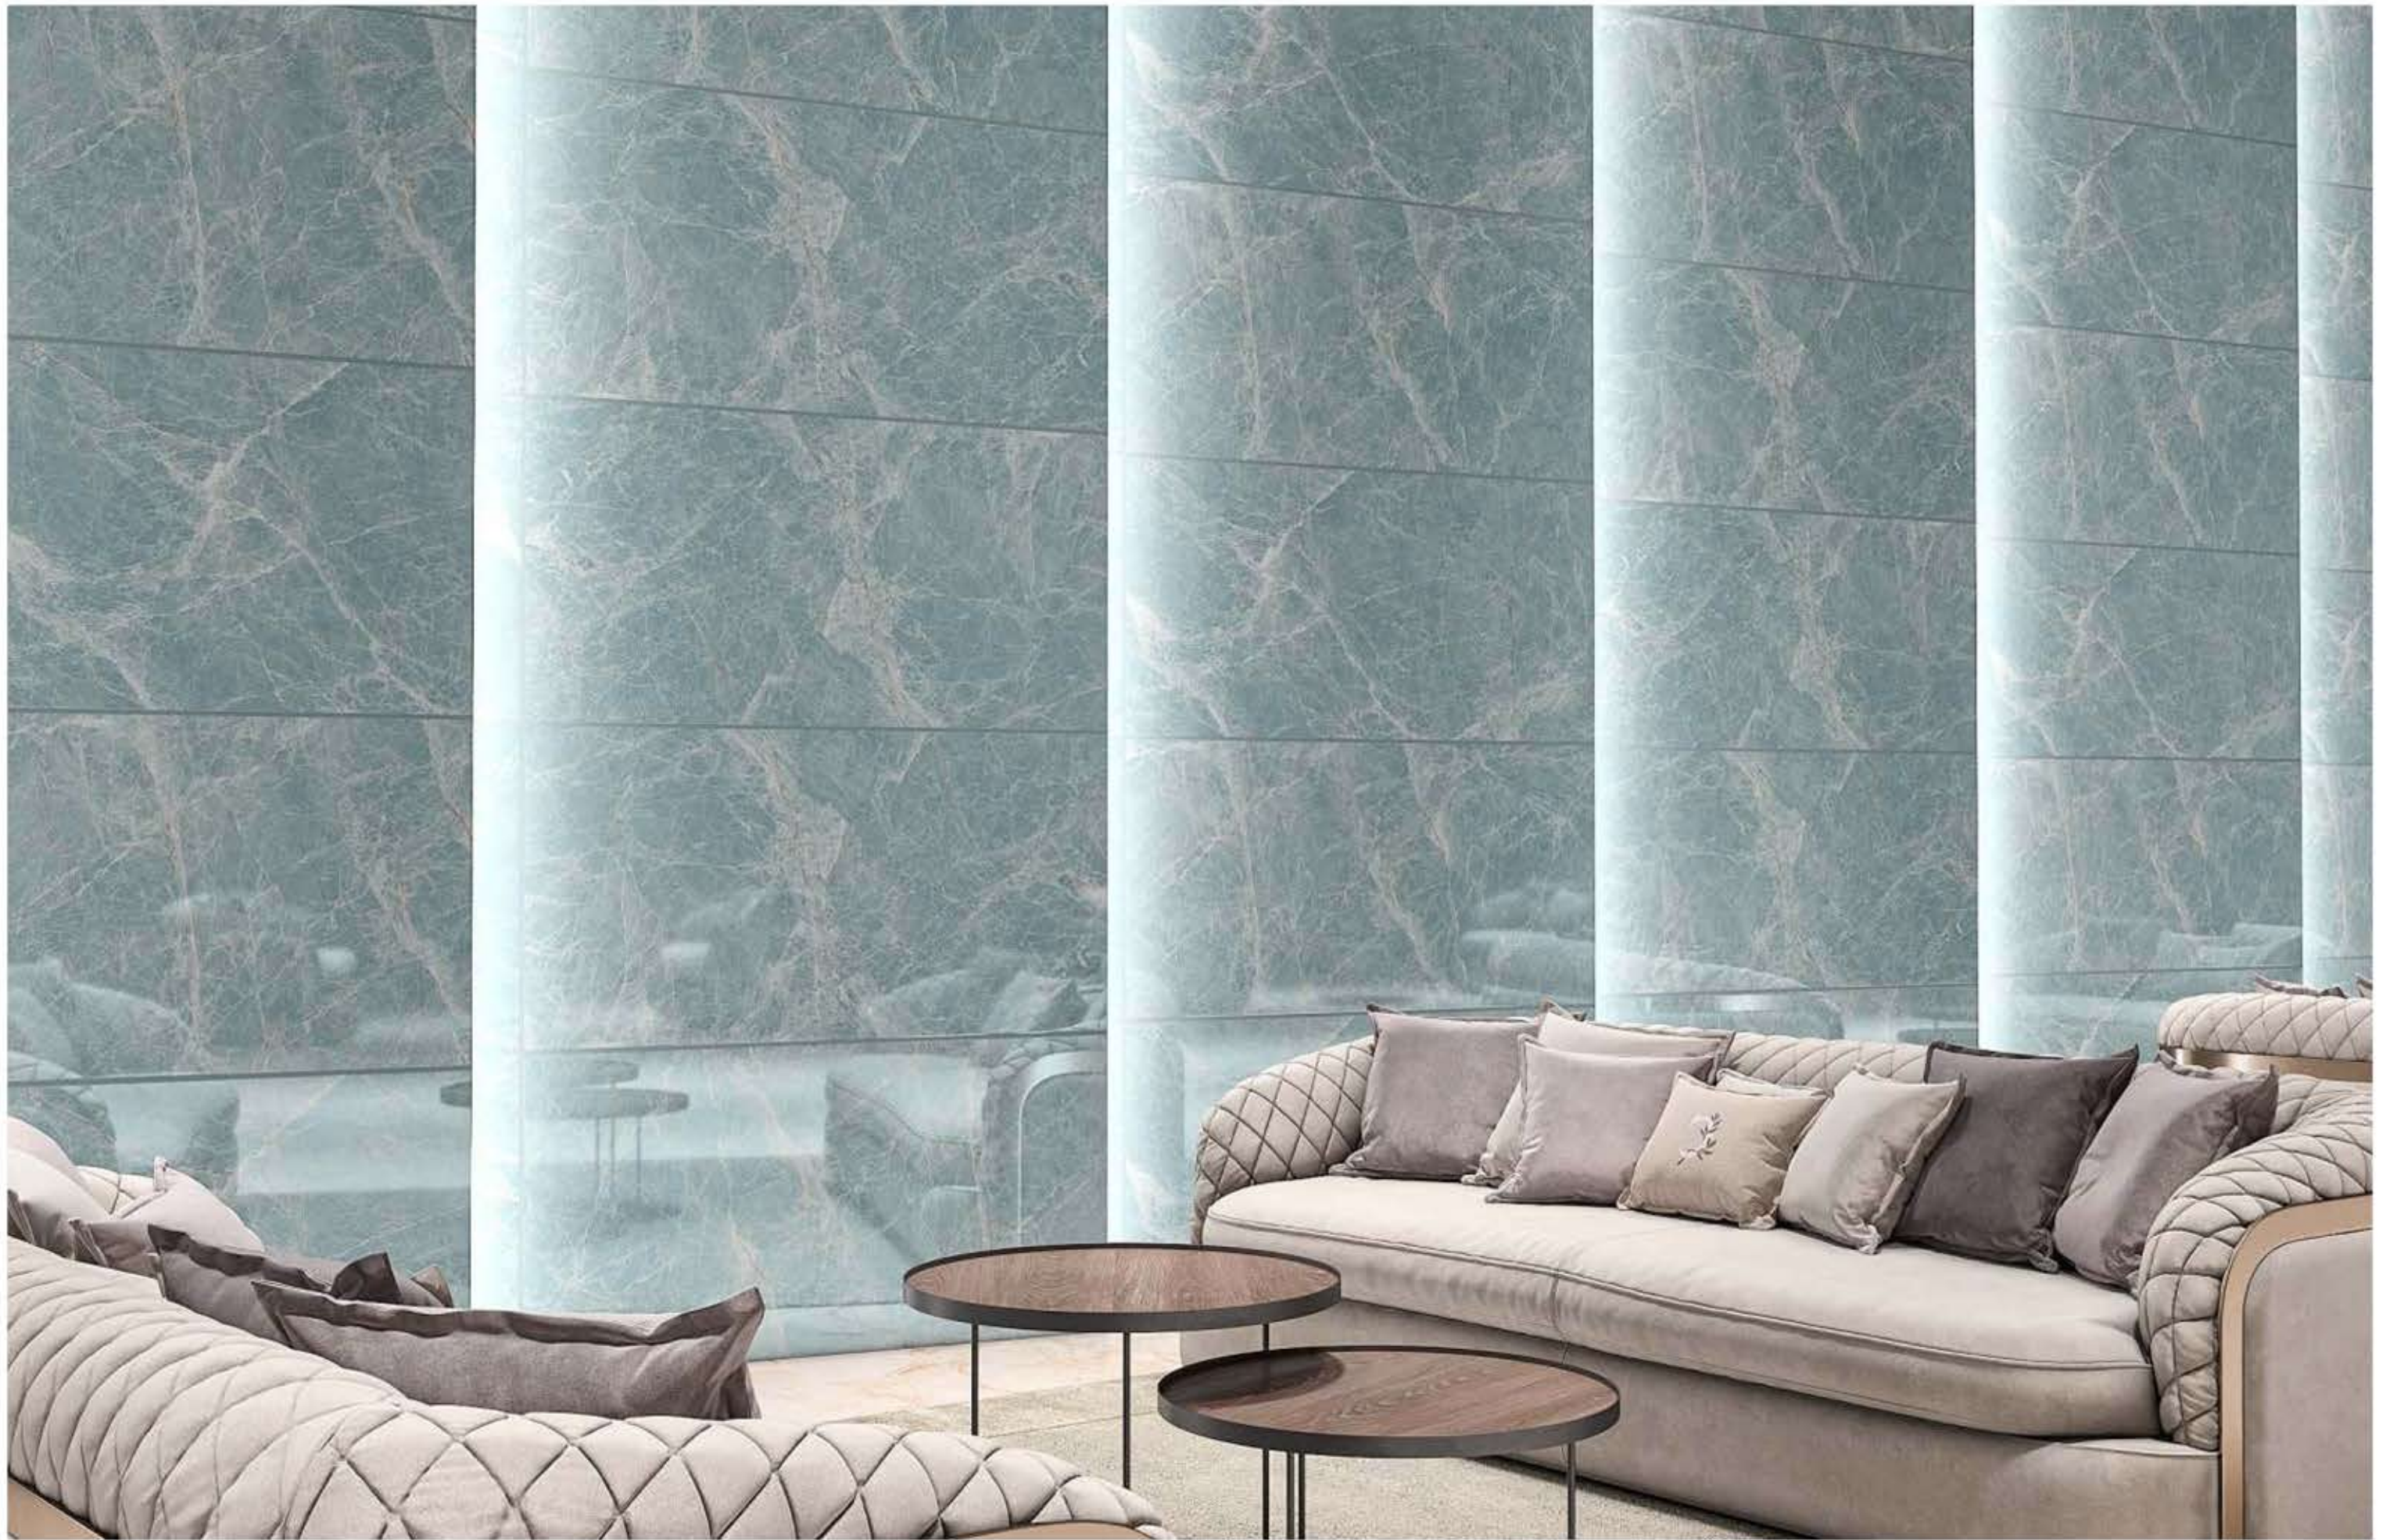

# CASTOR AQUA

SIZE  
600x  
1200MM

Series  
GLOSSY

Random  
04

CASTOR AQUA

**CASTOR  
GREY**