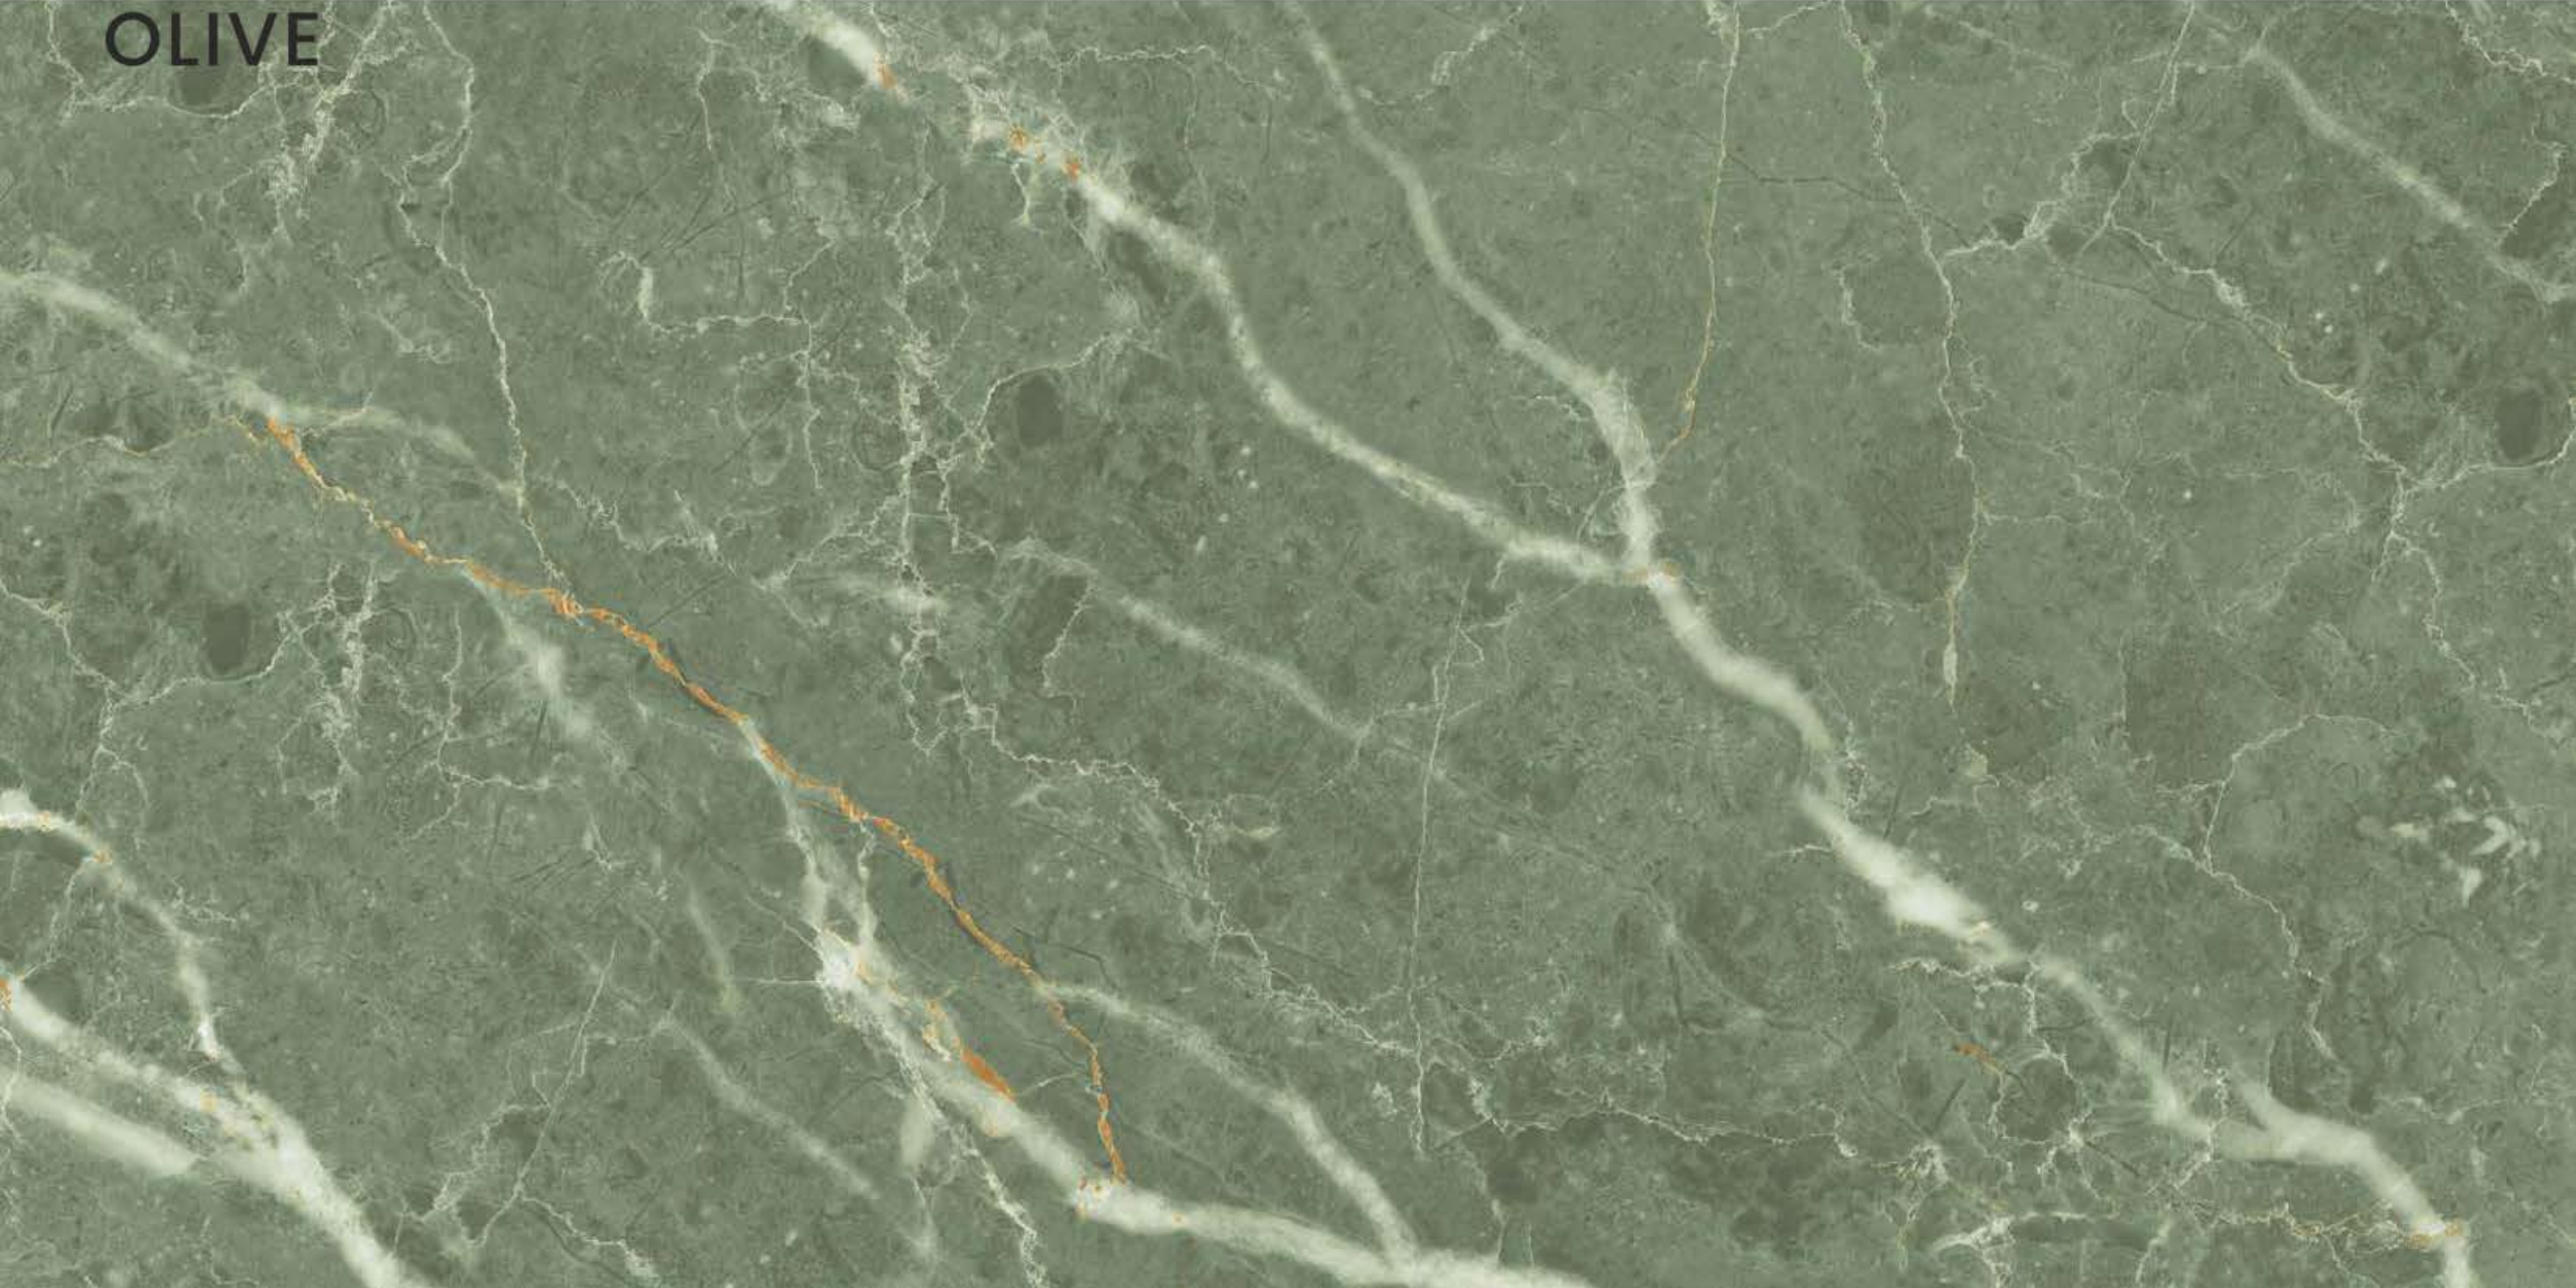

# LAVA OLIVE

SIZE  
600x  
1200MM

Series  
GLOSSY

Random  
04

LAVA OLIVE

**MARMO**  
**BEIGE**