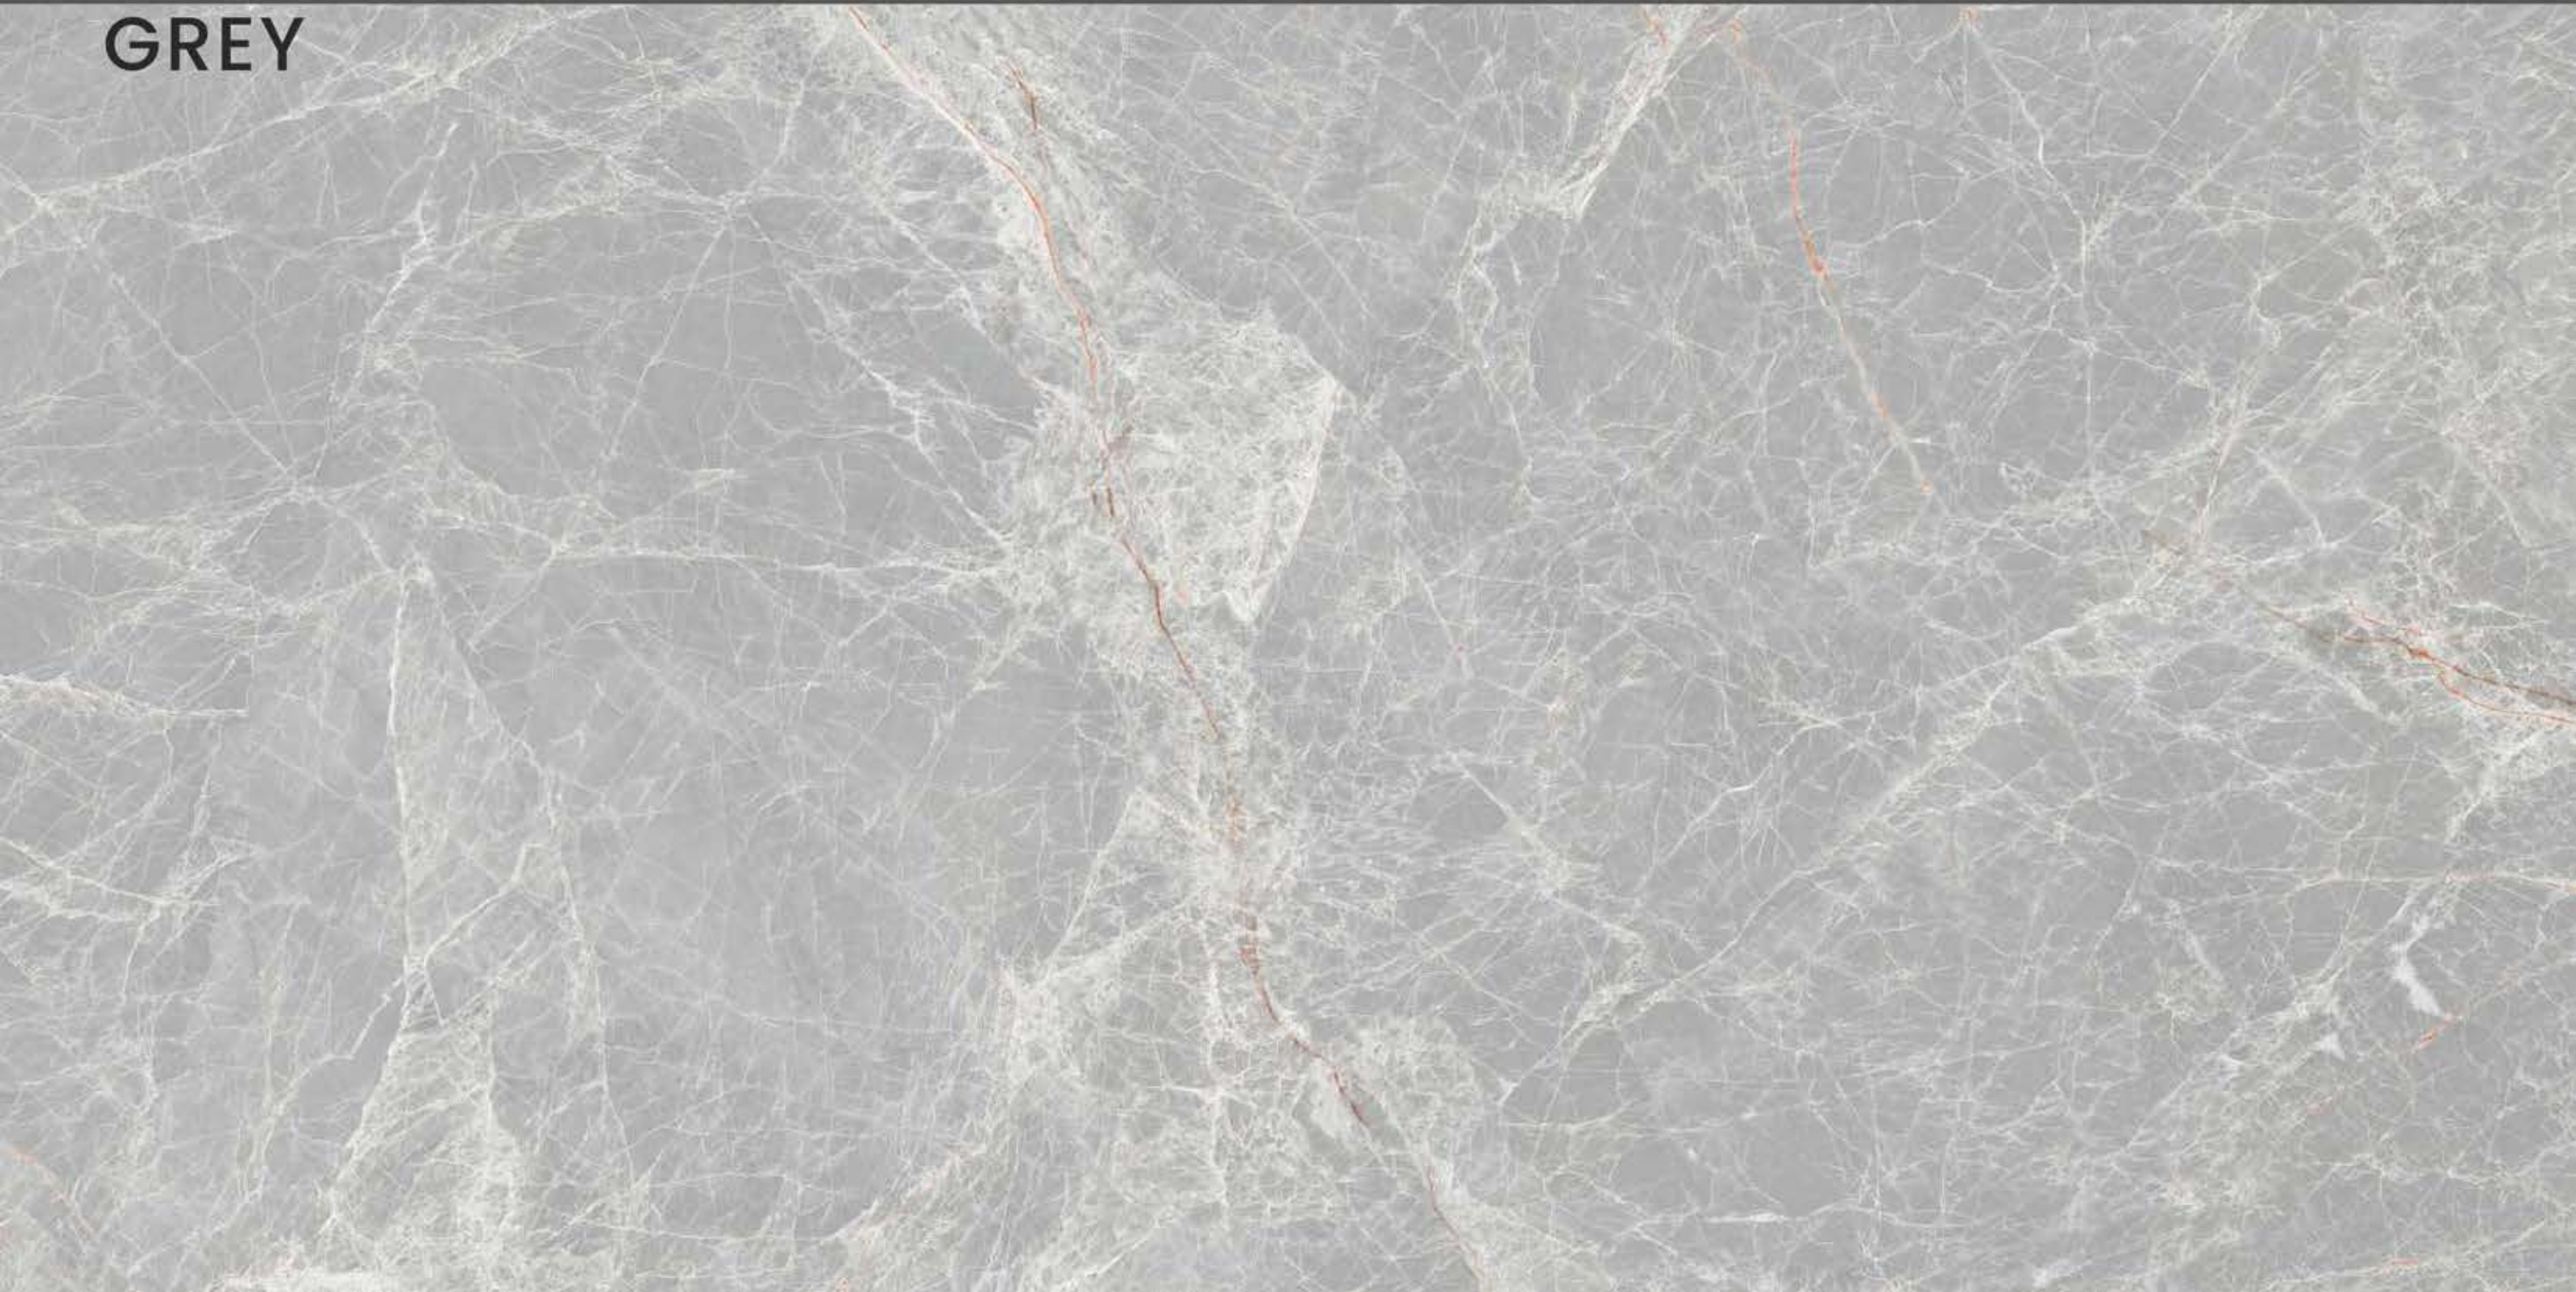

# CASTOR AQUA

SIZE  
600x  
1200MM

Series  
GLOSSY

Random  
04

CASTOR AQUA

**CASTOR  
GREY**