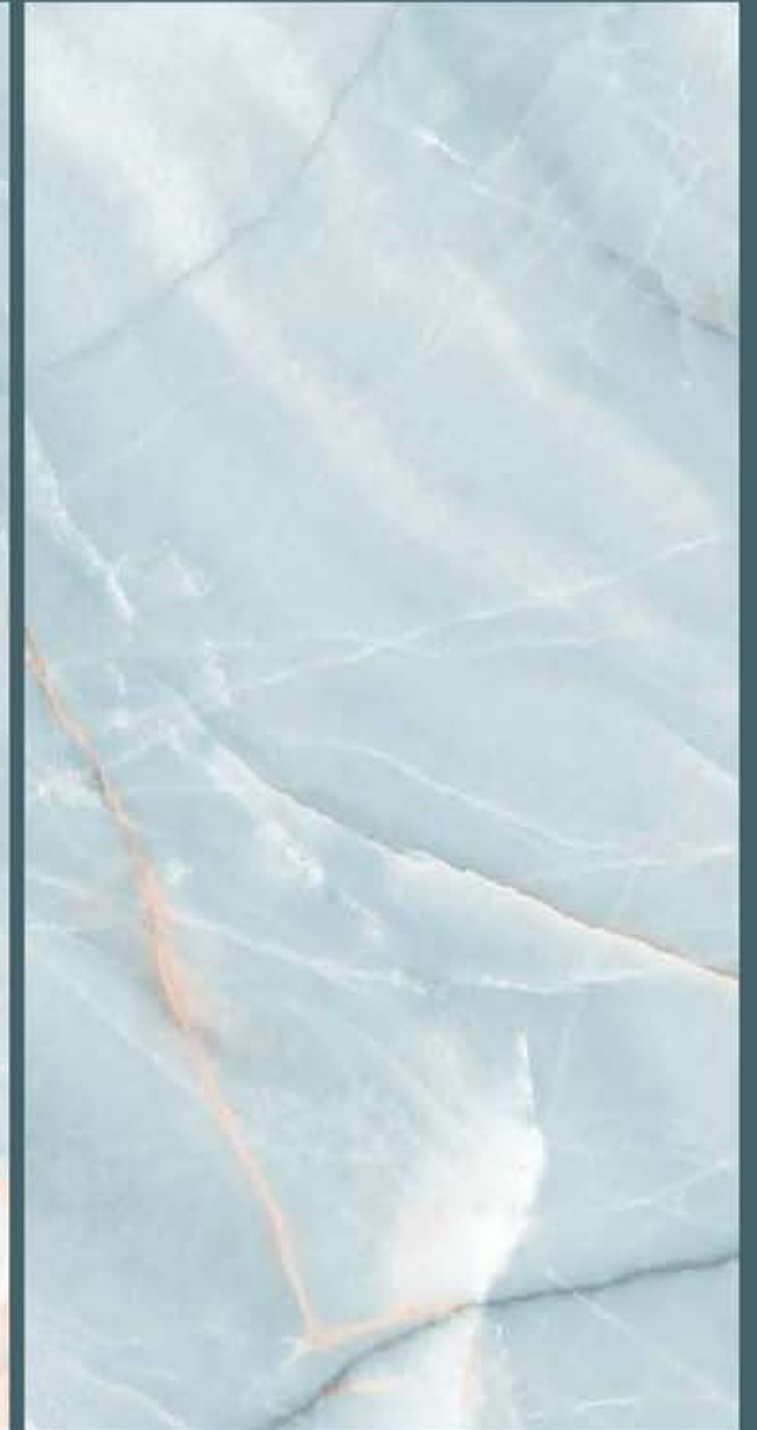

HIMALAYAN AQUA

SIZE
600x
1200MM

Series
GLOSSY

Random
04