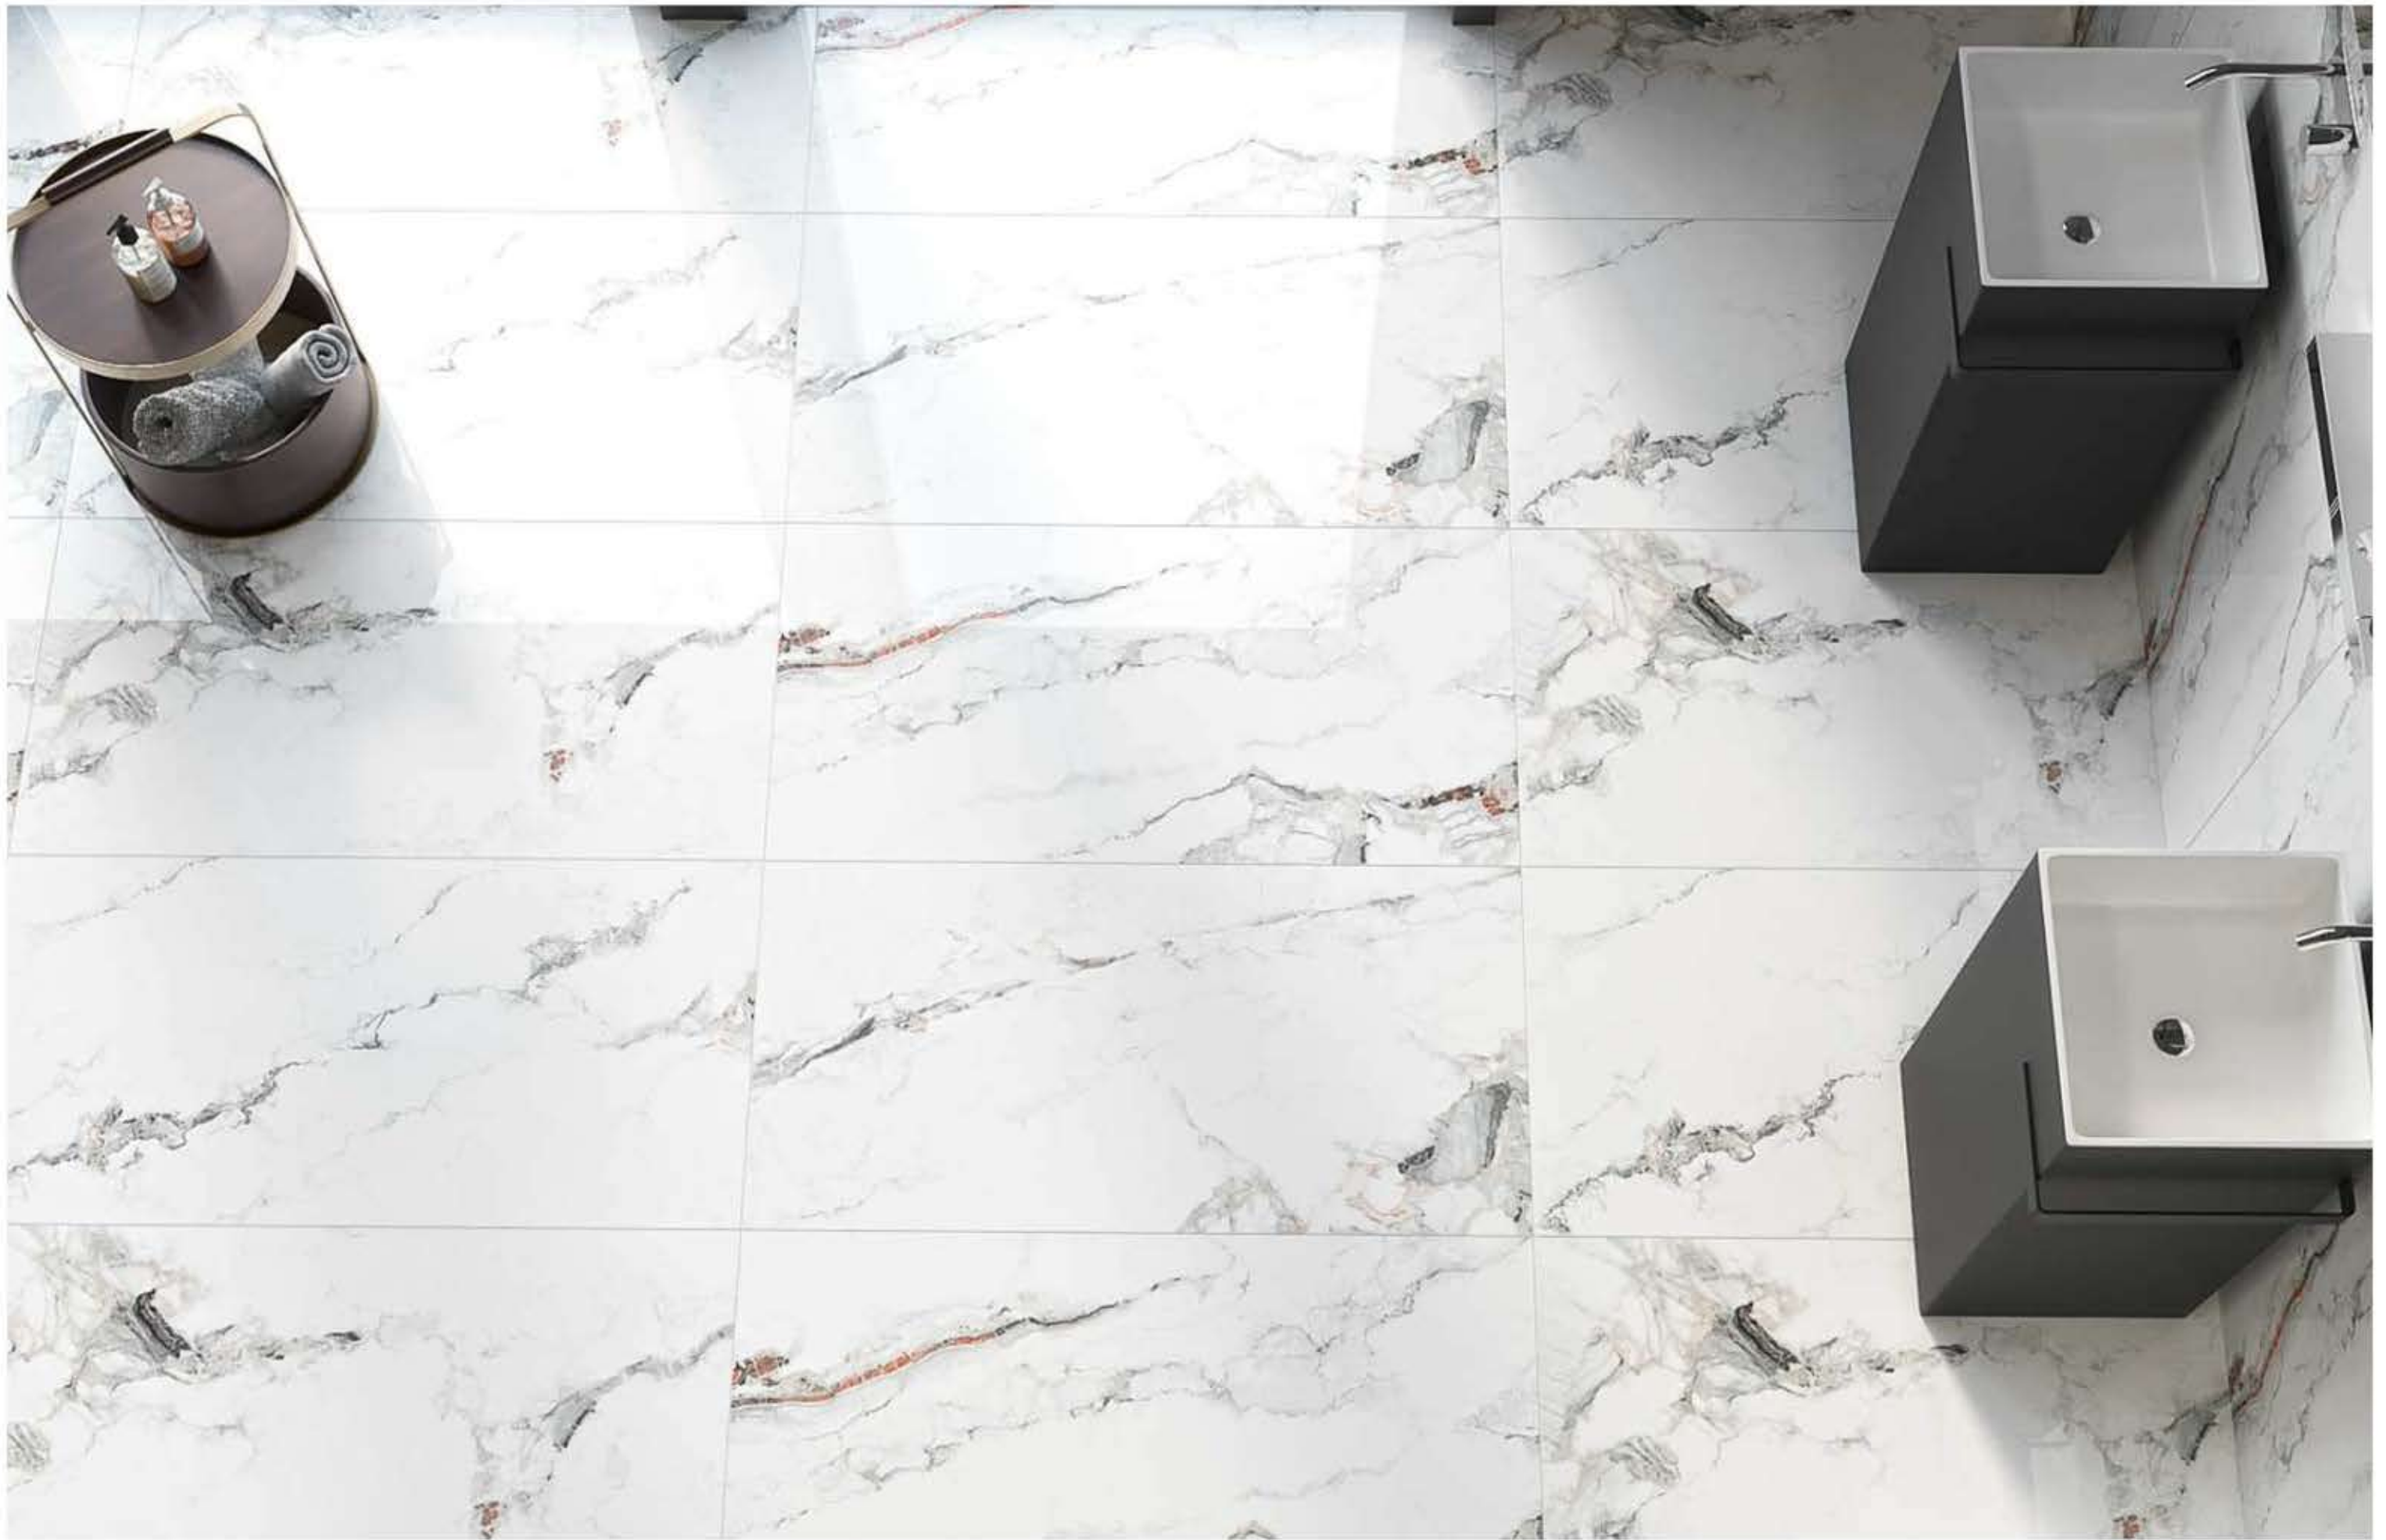

# ALCORA RED

SIZE  
600x  
1200MM

Series  
GLOSSY

Random  
04

ALCORA RED

AMAZONITE  
AQUA