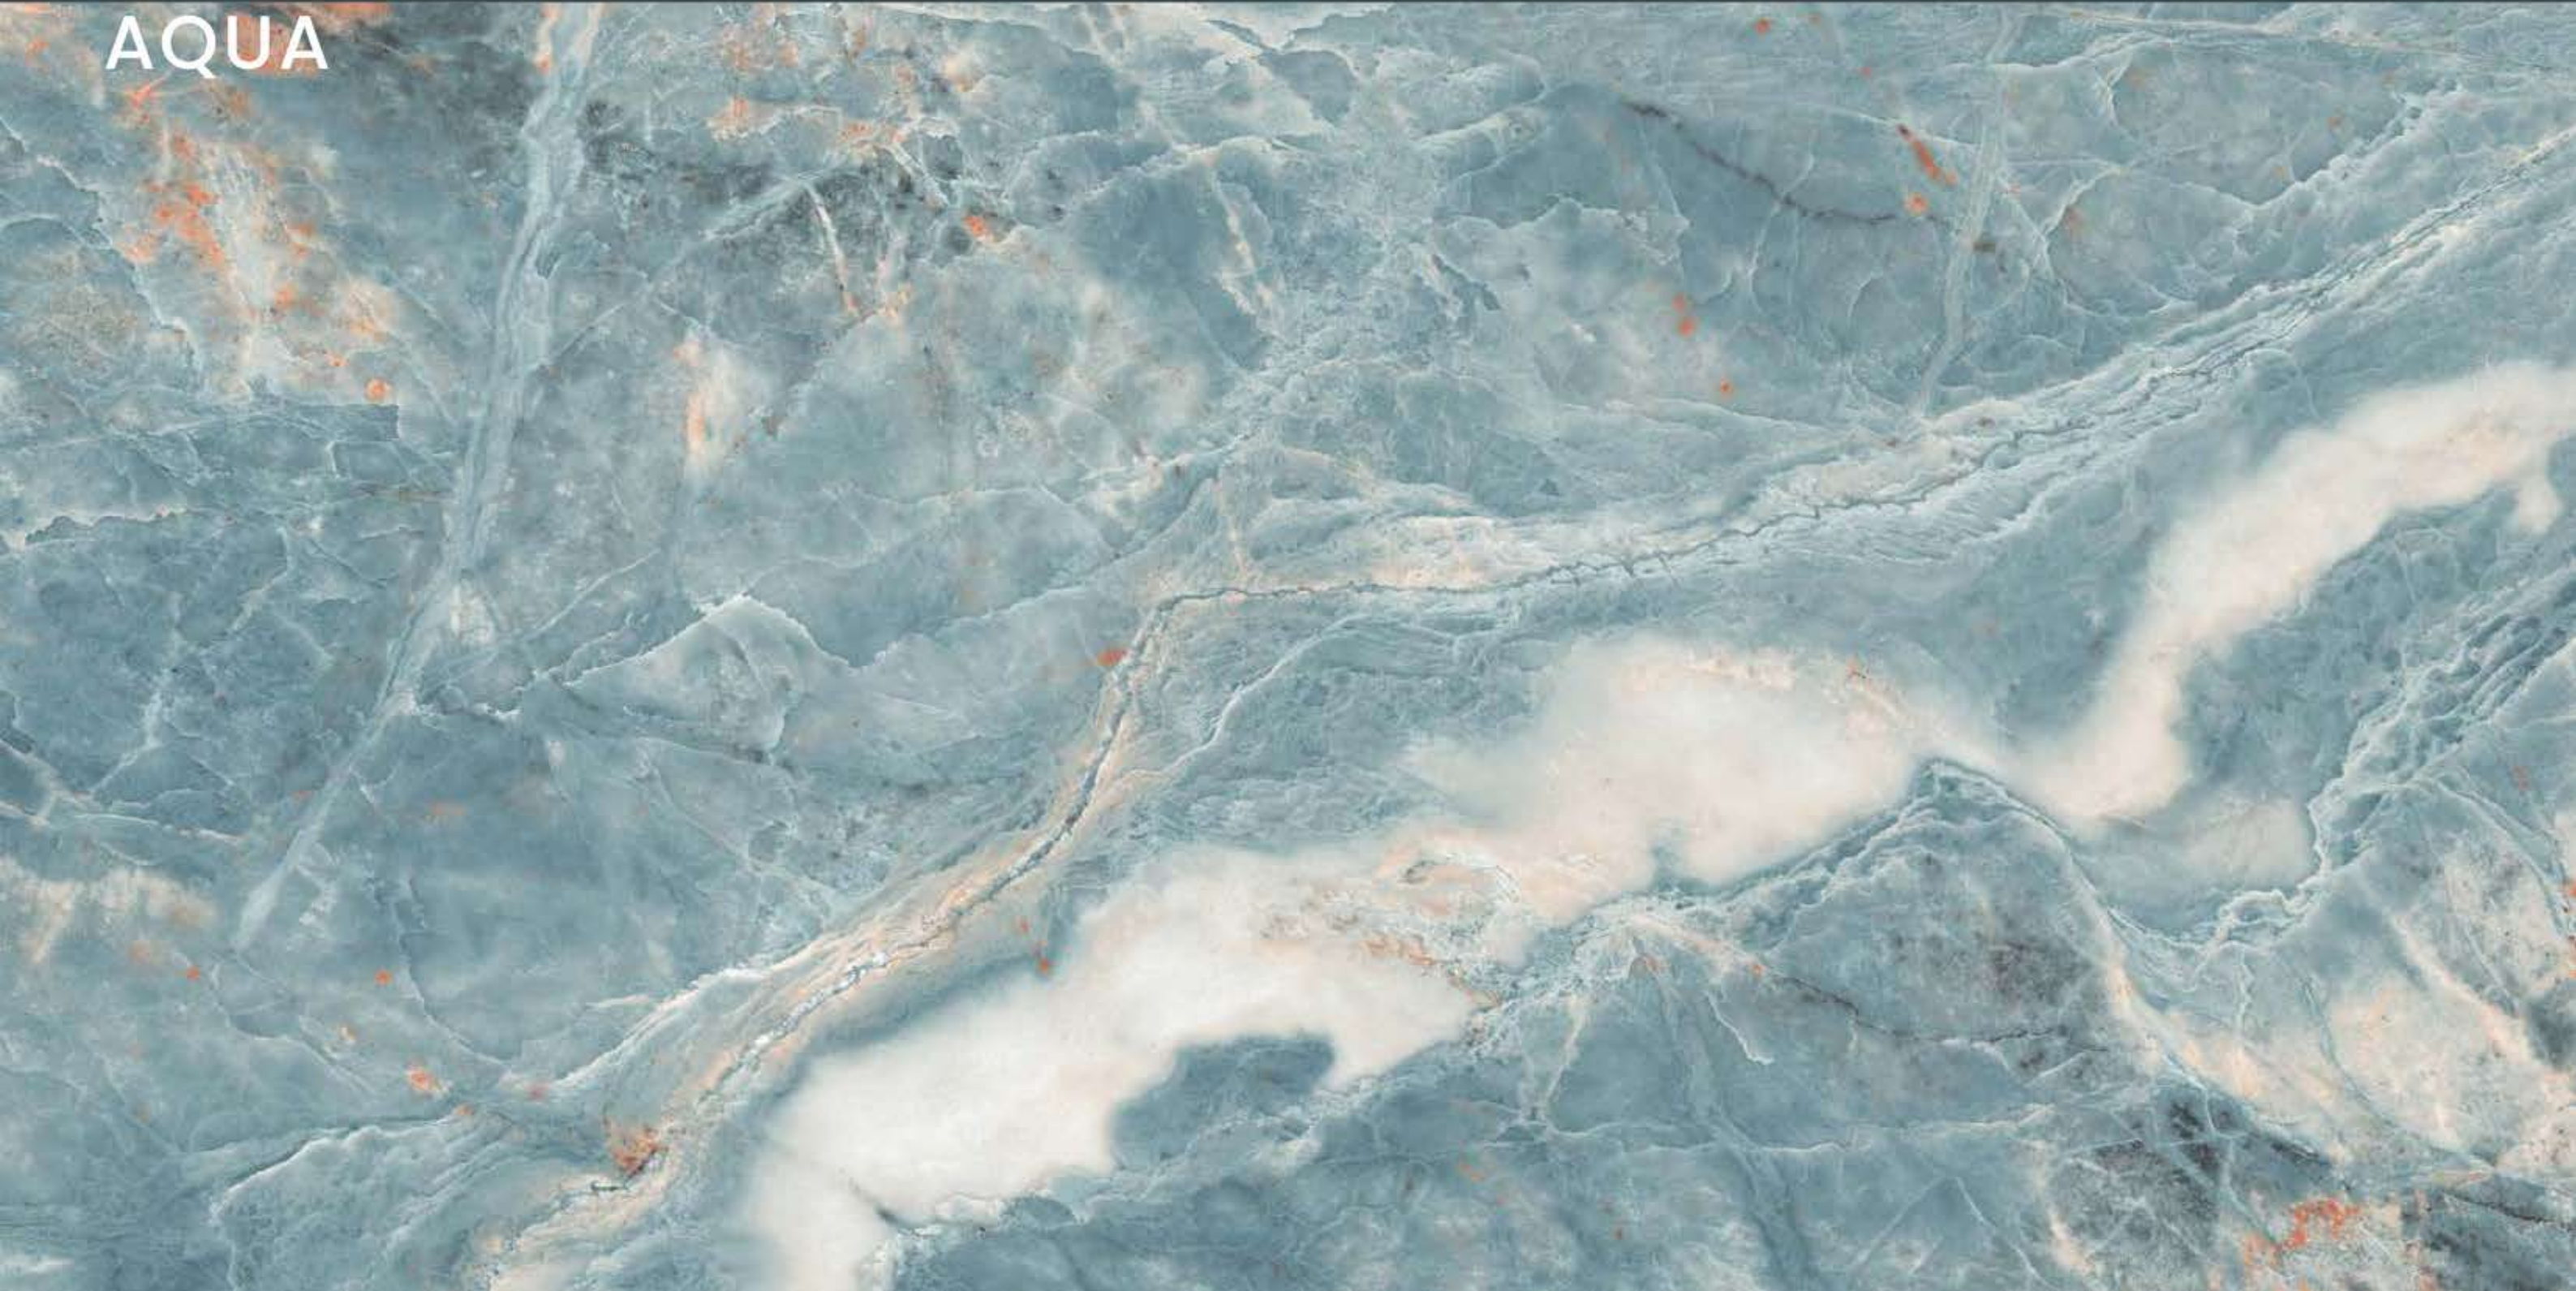

# ALCORA RED

SIZE  
600x  
1200MM

Series  
GLOSSY

Random  
04

ALCORA RED

AMAZONITE  
AQUA