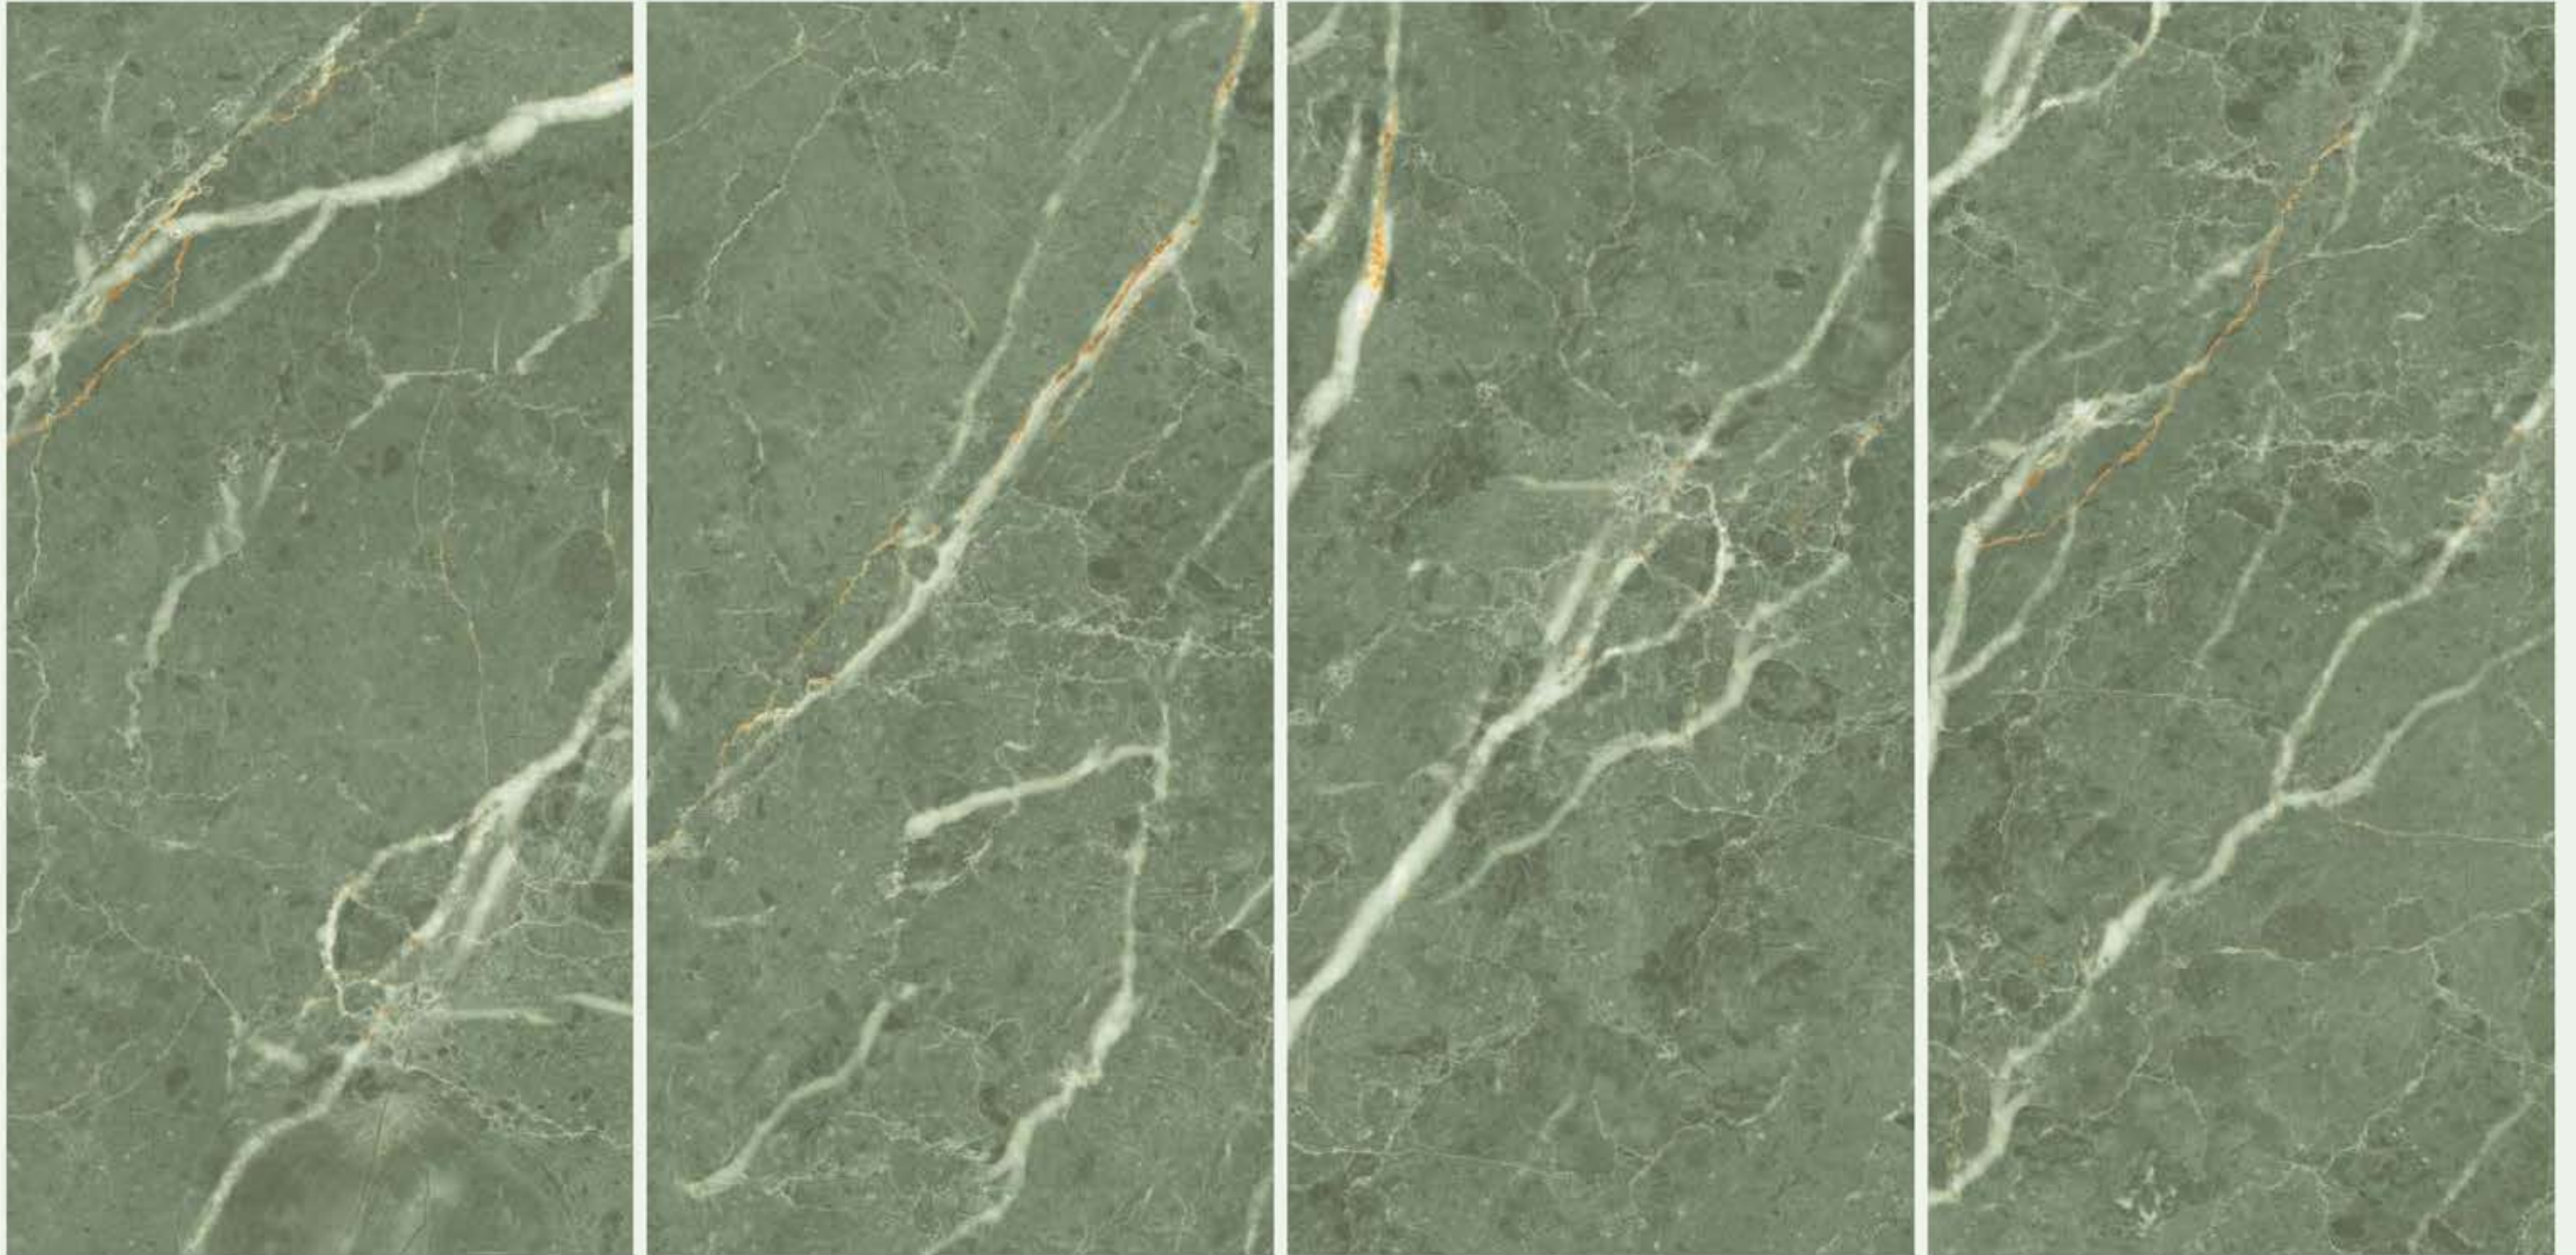

# LAVA OLIVE

SIZE  
600x  
1200MM

Series  
GLOSSY

Random  
04

LAVA OLIVE

**MARMO**  
**BEIGE**