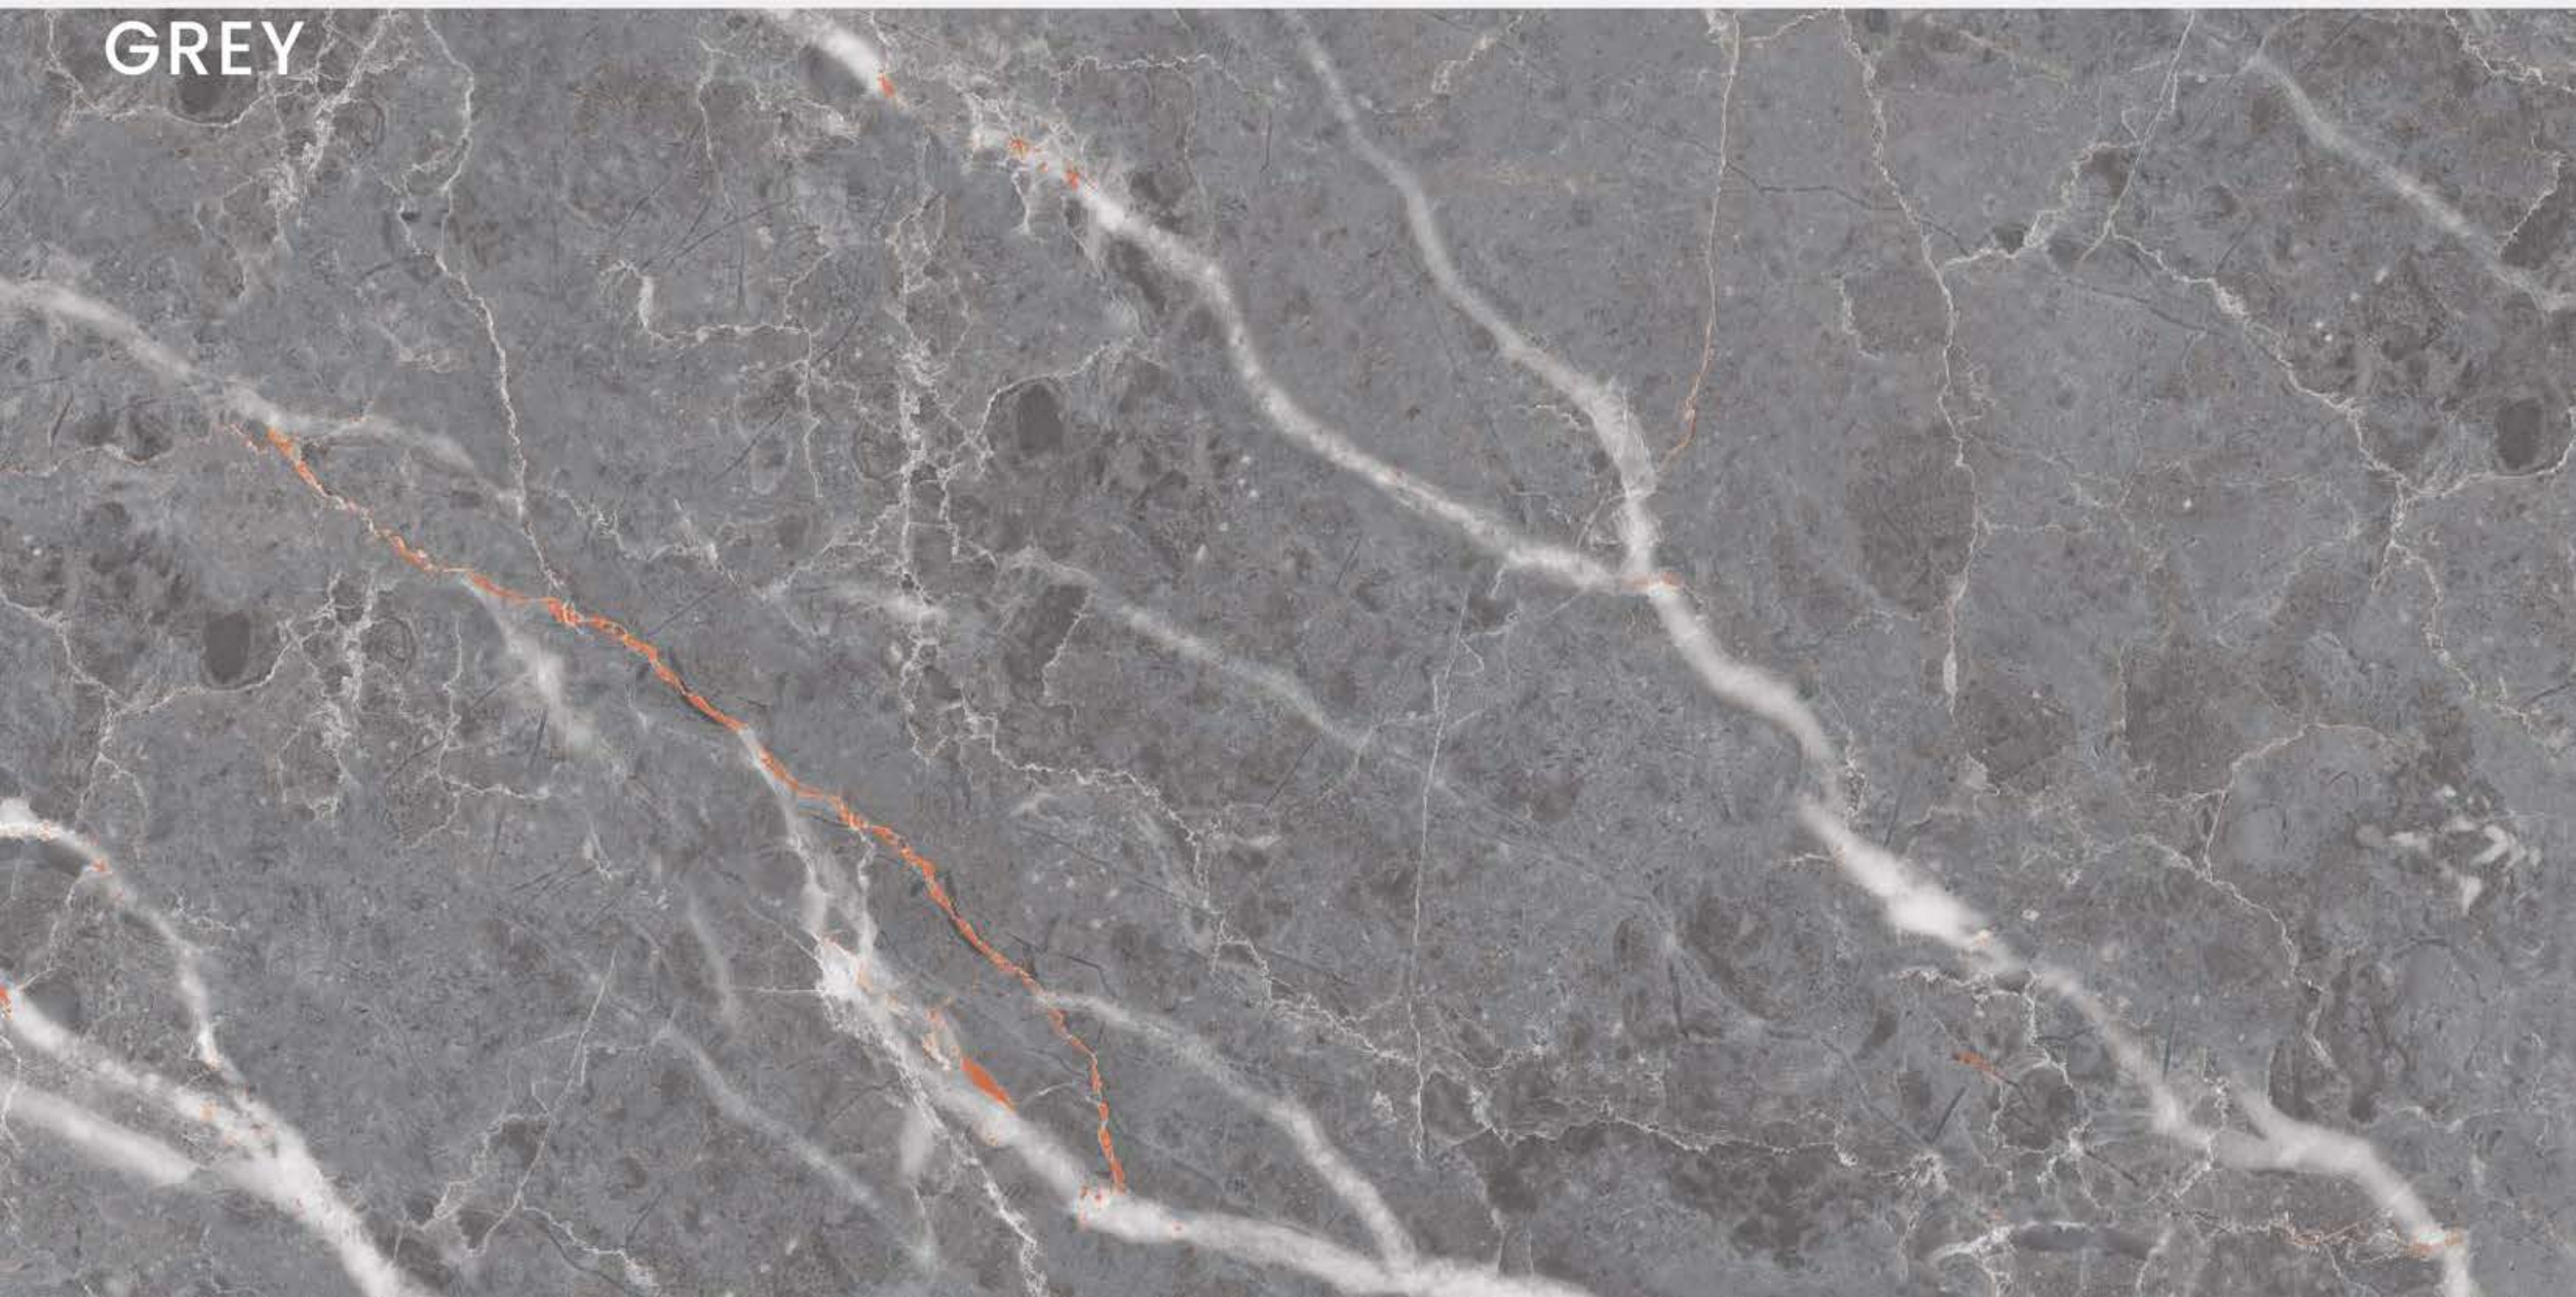

# HIMALAYAN AQUA

SIZE  
600x  
1200MM

Series  
GLOSSY

Random  
04

HIMALAYAN AQUA

**LAVA  
GREY**