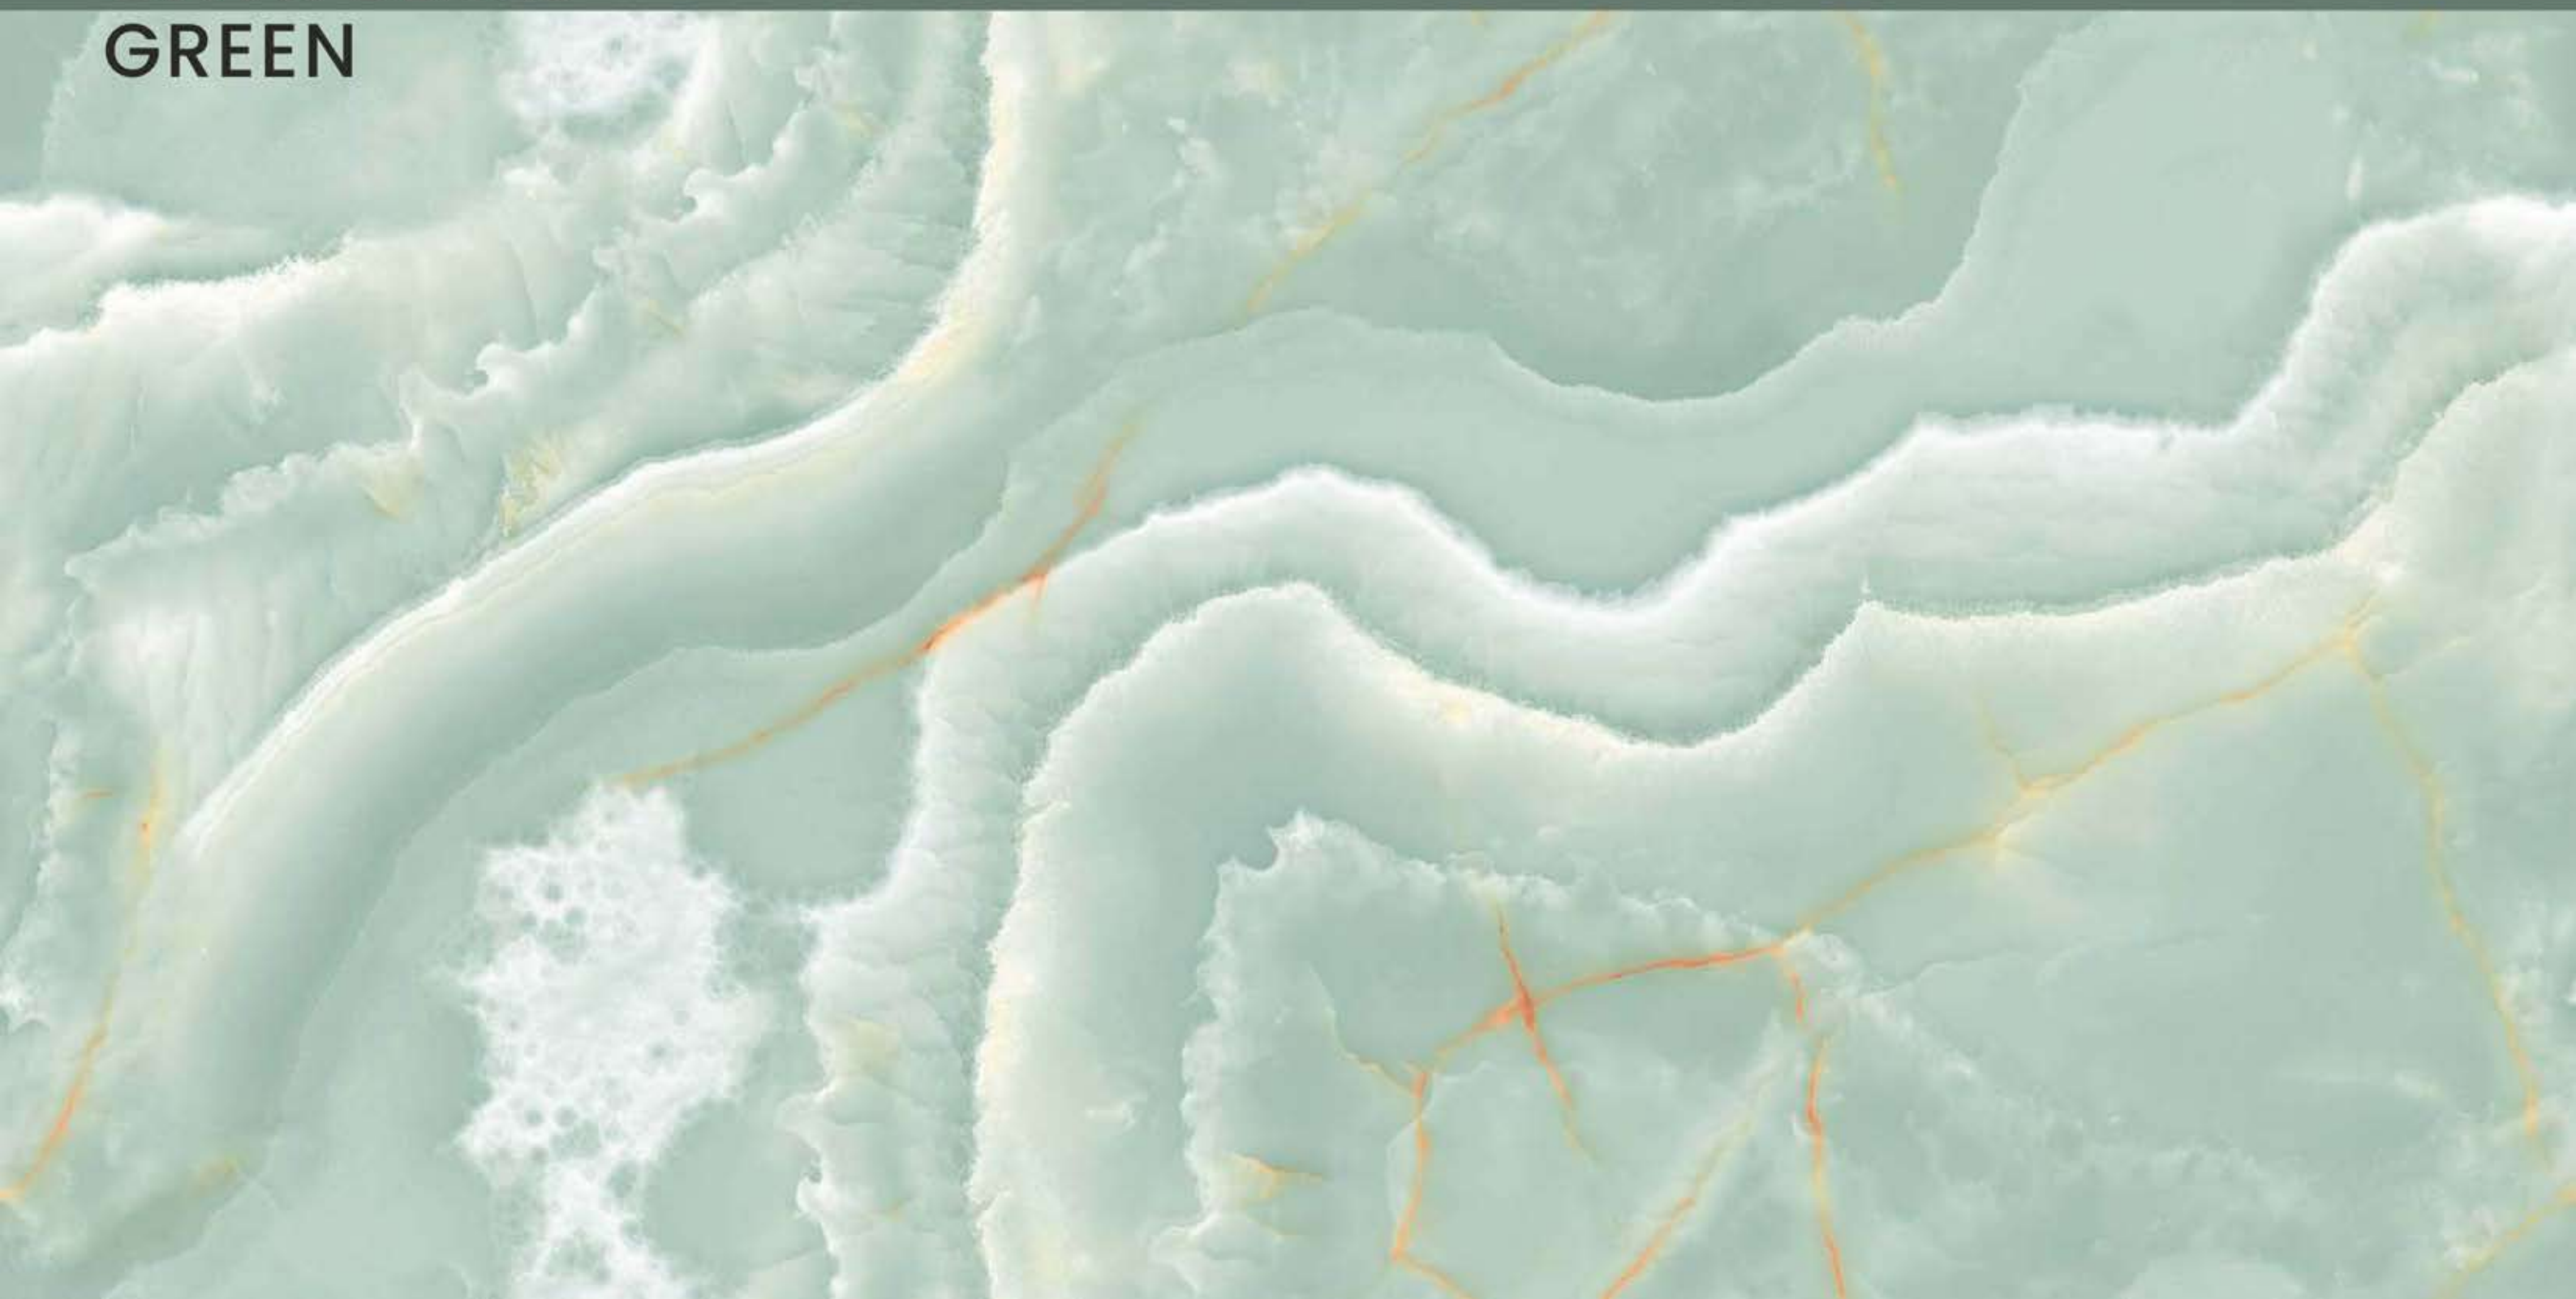

# NICCOLO YELLOW

SIZE  
600x  
1200MM

Series  
GLOSSY

Random  
04

NICCOLO YELLOW

**ONYX BLAZE  
GREEN**