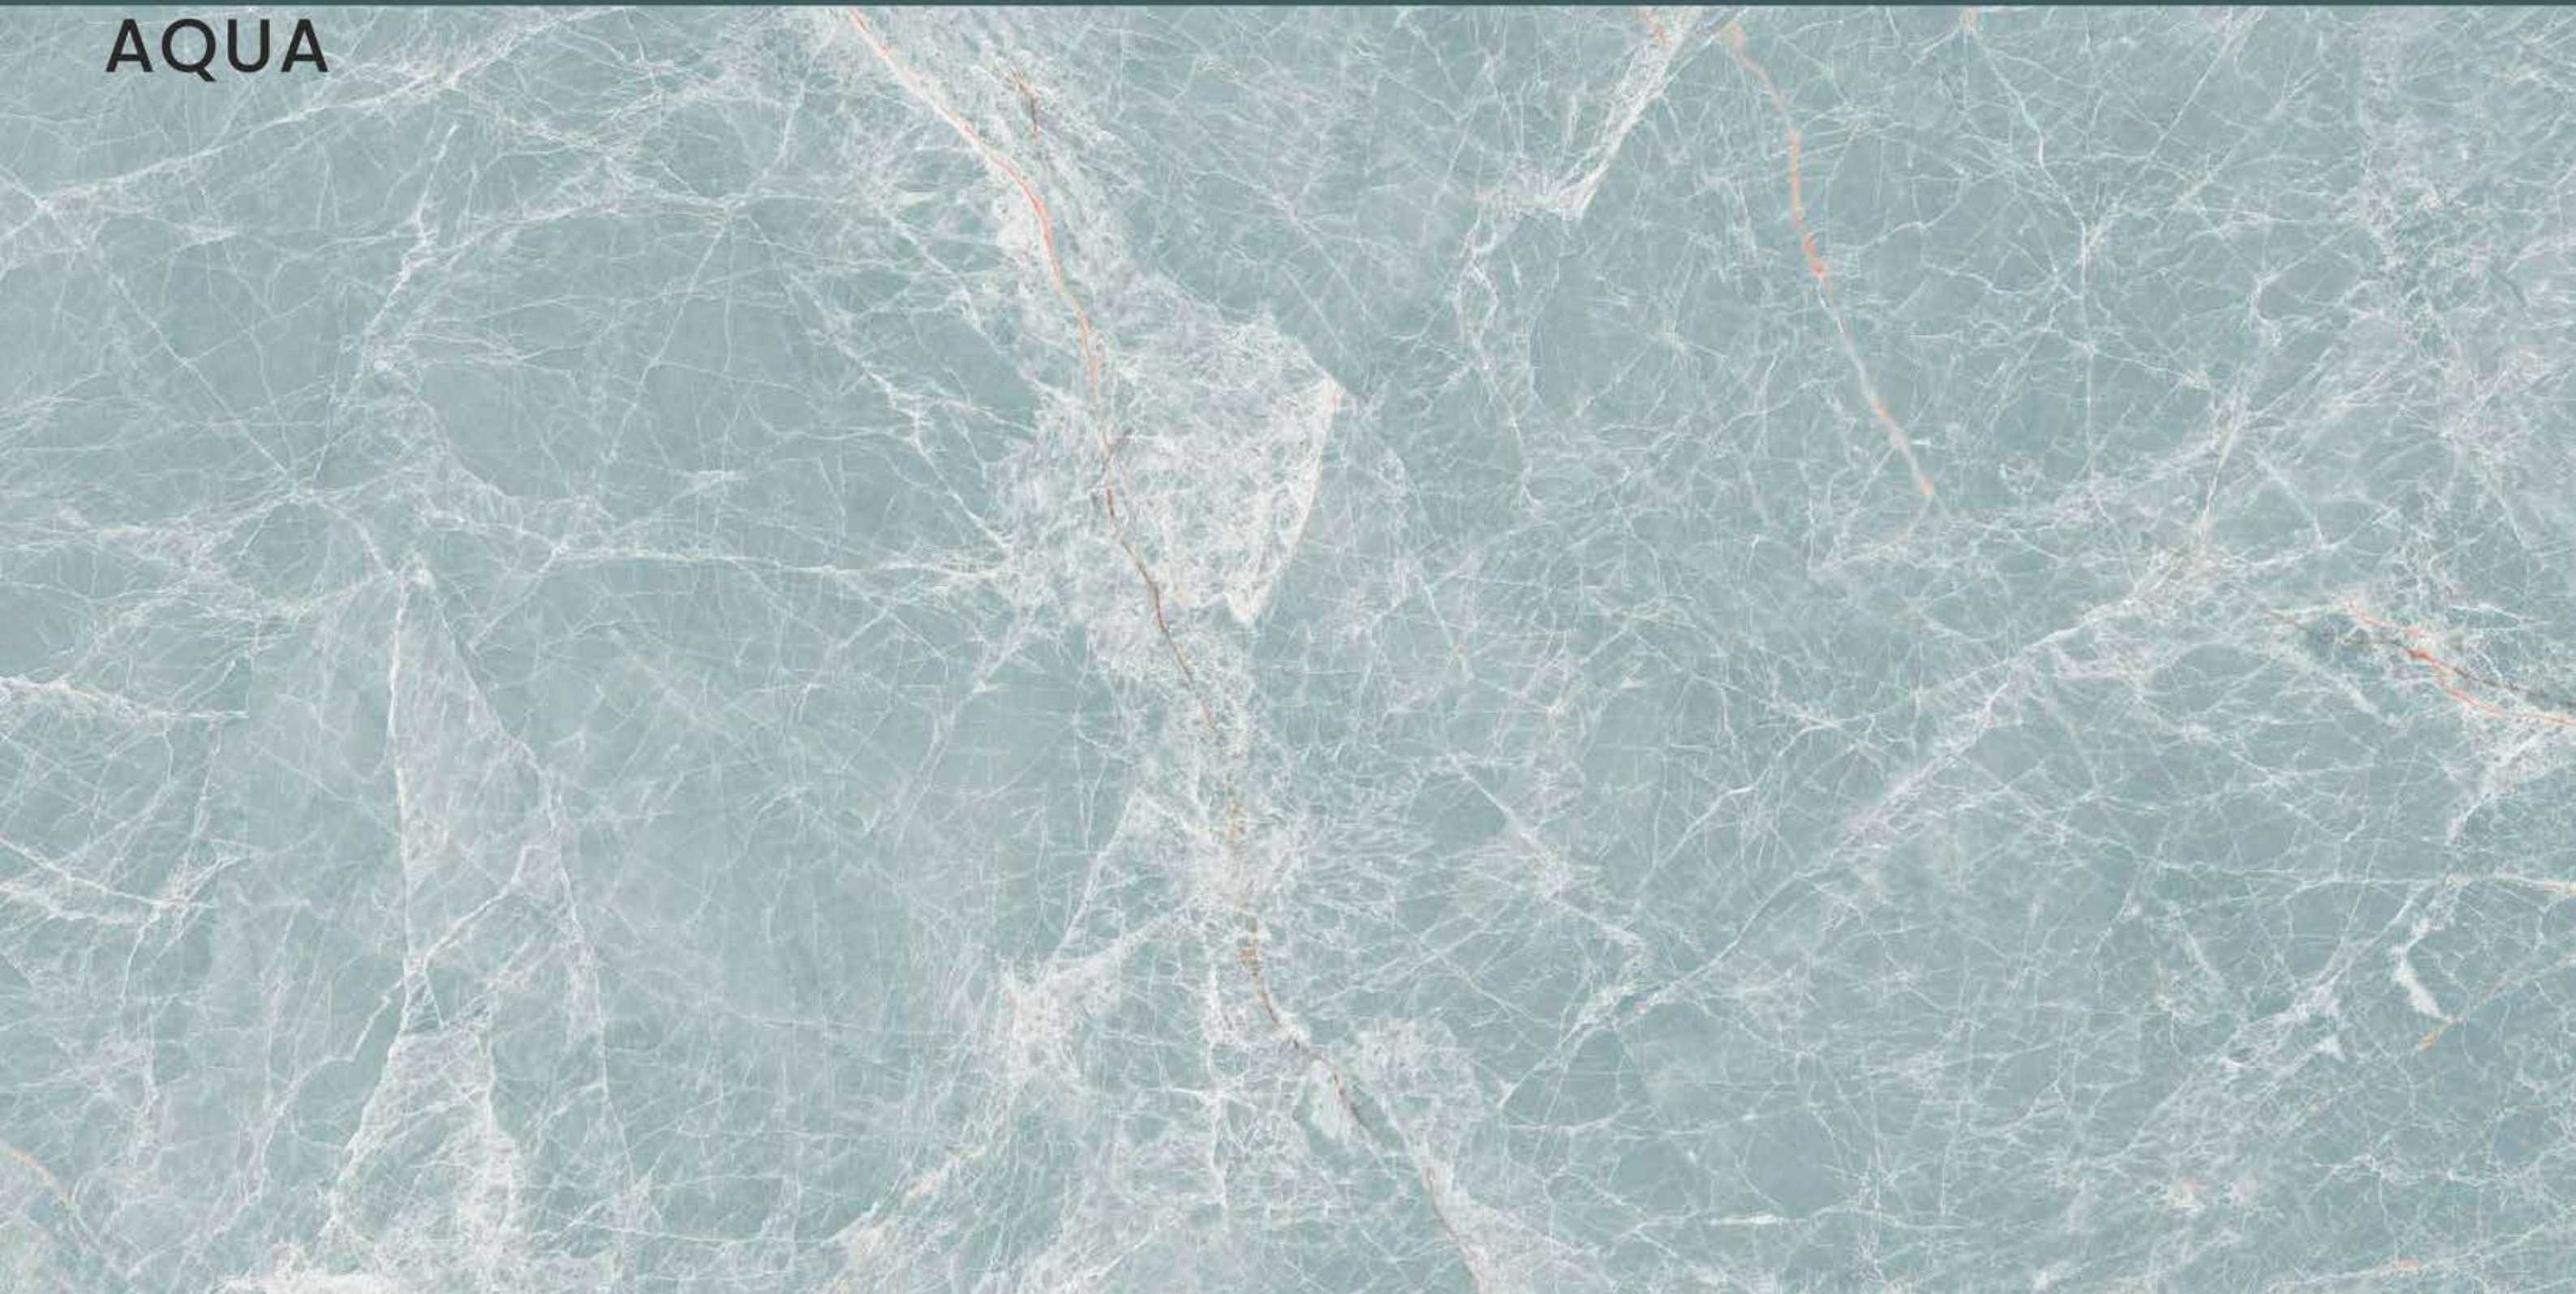

# CANARIA GREY

SIZE  
600x  
1200MM

Series  
GLOSSY

Random  
05

CANARIA GREY

**CASTOR**  
**AQUA**