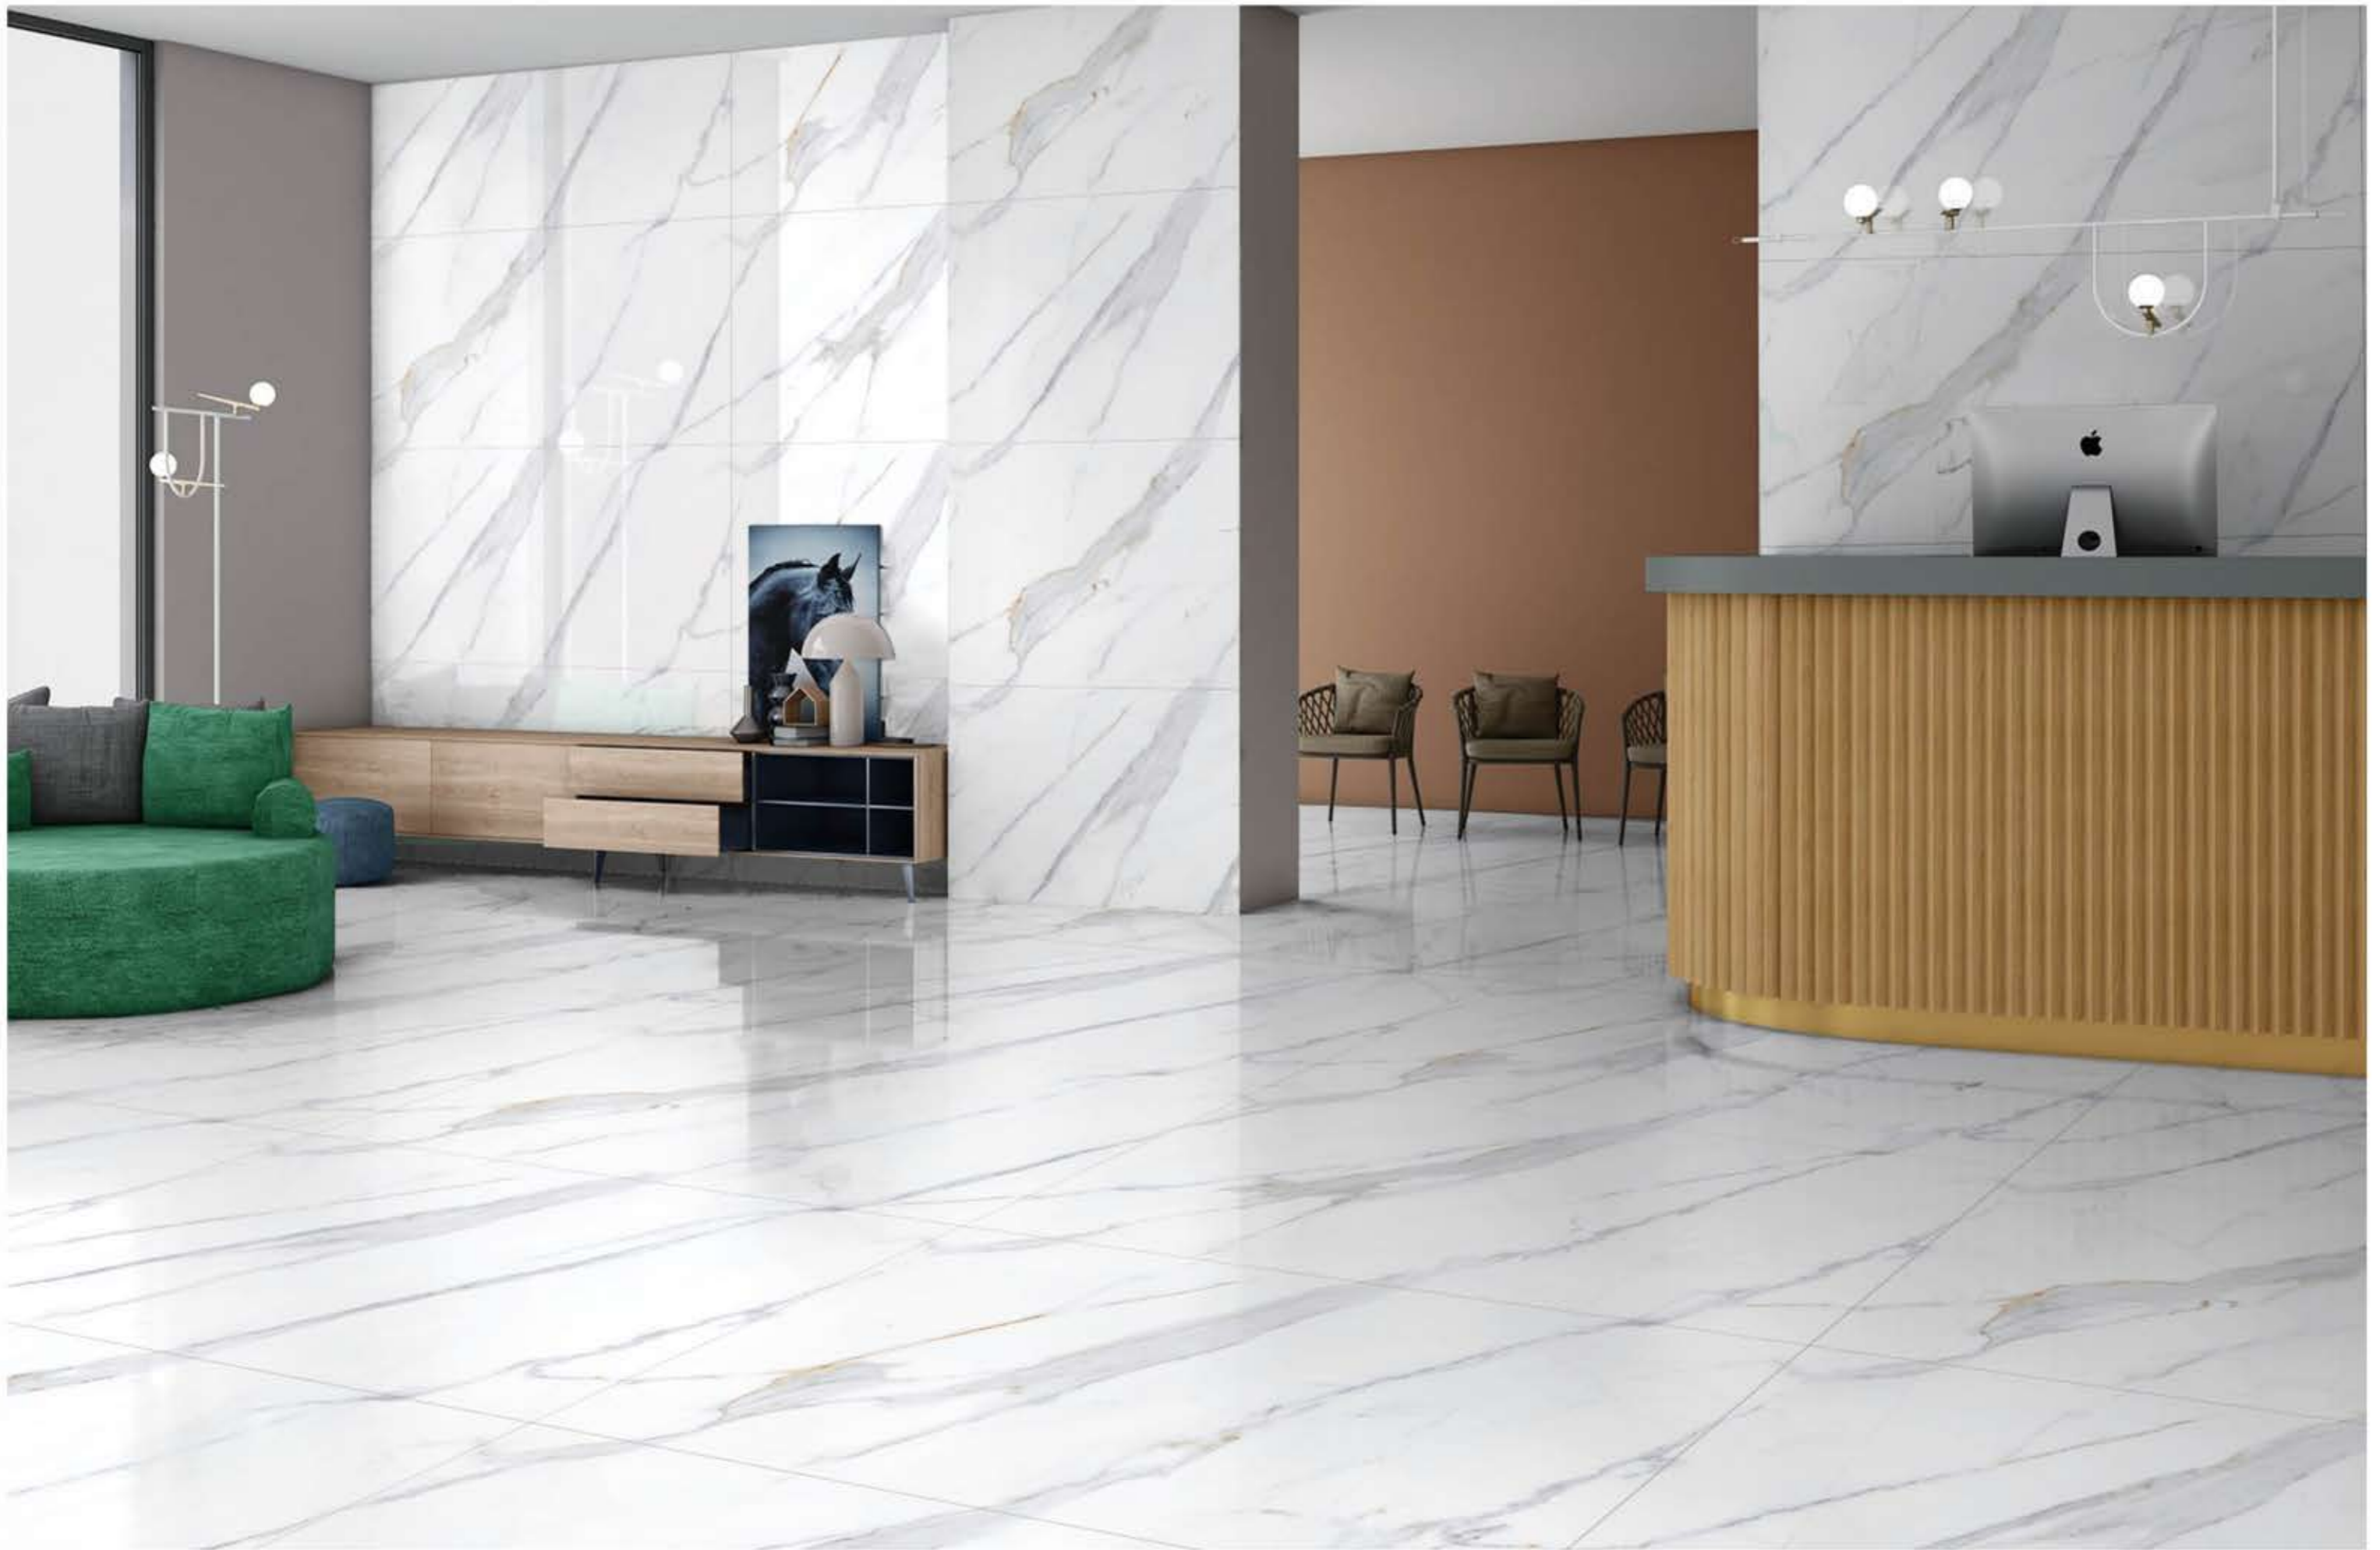

ENDMATCH 36