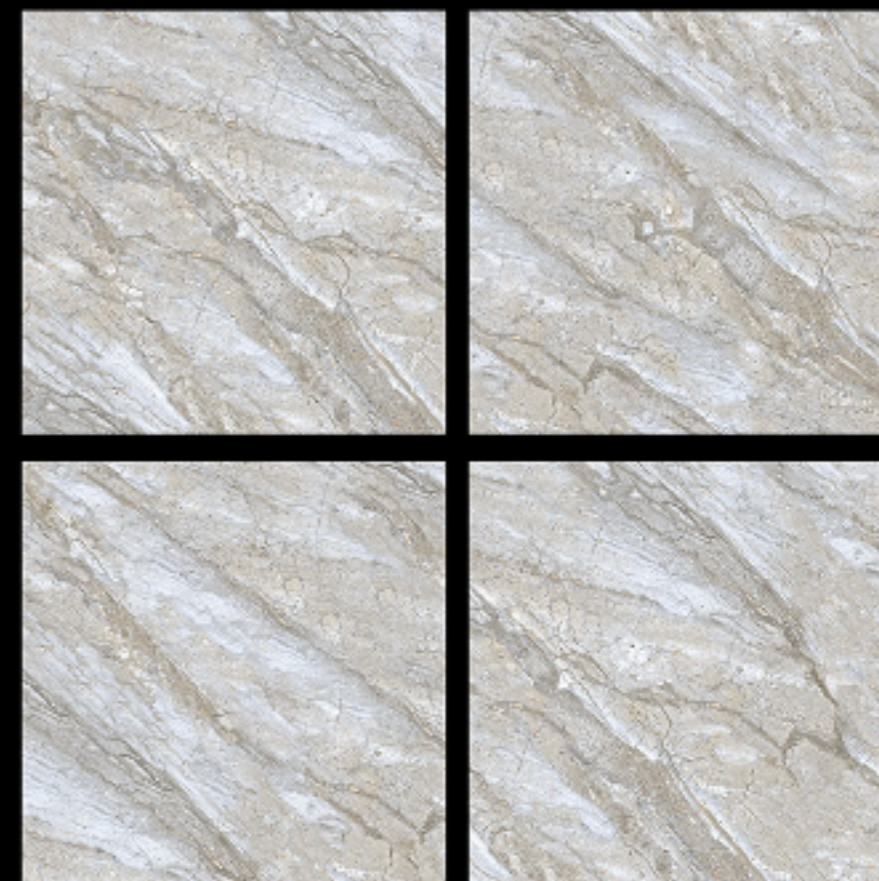

GVT | POLISHED
PGVT | 600 x 600mm

6249 - ESCORIAL GRIS

- 100% Replacement for Italian Marble
- Water Absorption $\leq 0.5\%$
- Zero Maintenance
- Stain Class 5 Resistant
- Eco Friendly
- Divine Glossiness
- Fire Resistant
- Frost Resistant