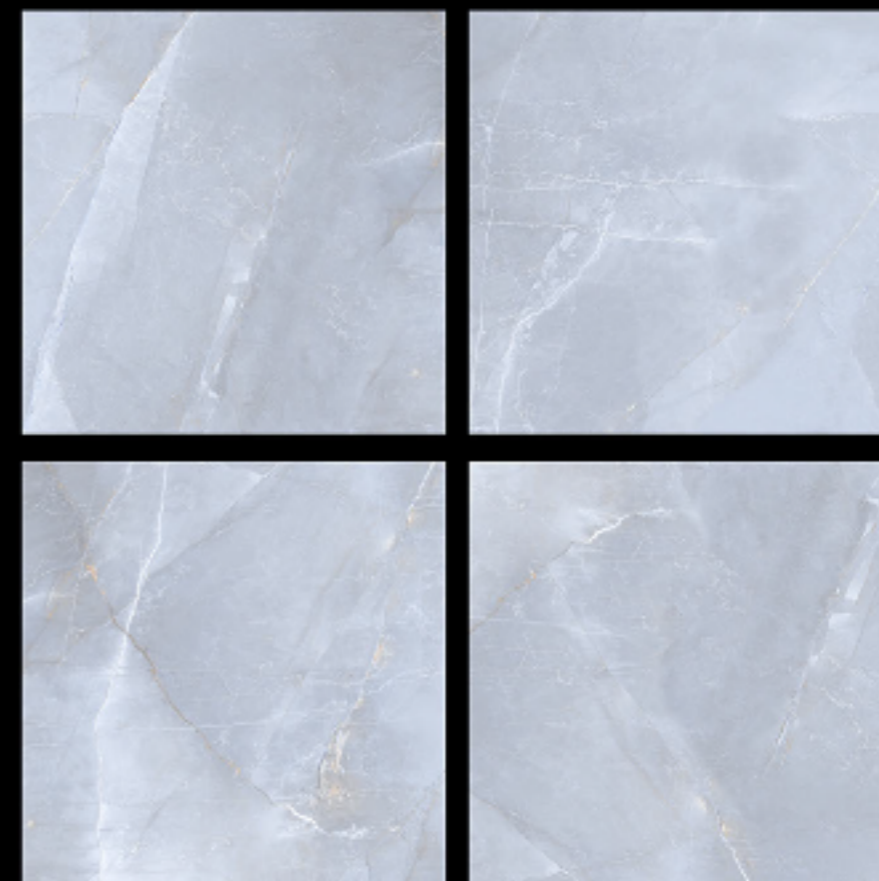

GVT | POLISHED
PGVT | 600 x 600mm

6243 - LAPIDUS GRIS

- 100% Replacement for Italian Marble
- Water Absorption $\leq 0.5\%$
- Zero Maintenance
- Stain Class 5 Resistant
- Eco Friendly
- Divine Glossiness
- Fire Resistant
- Frost Resistant