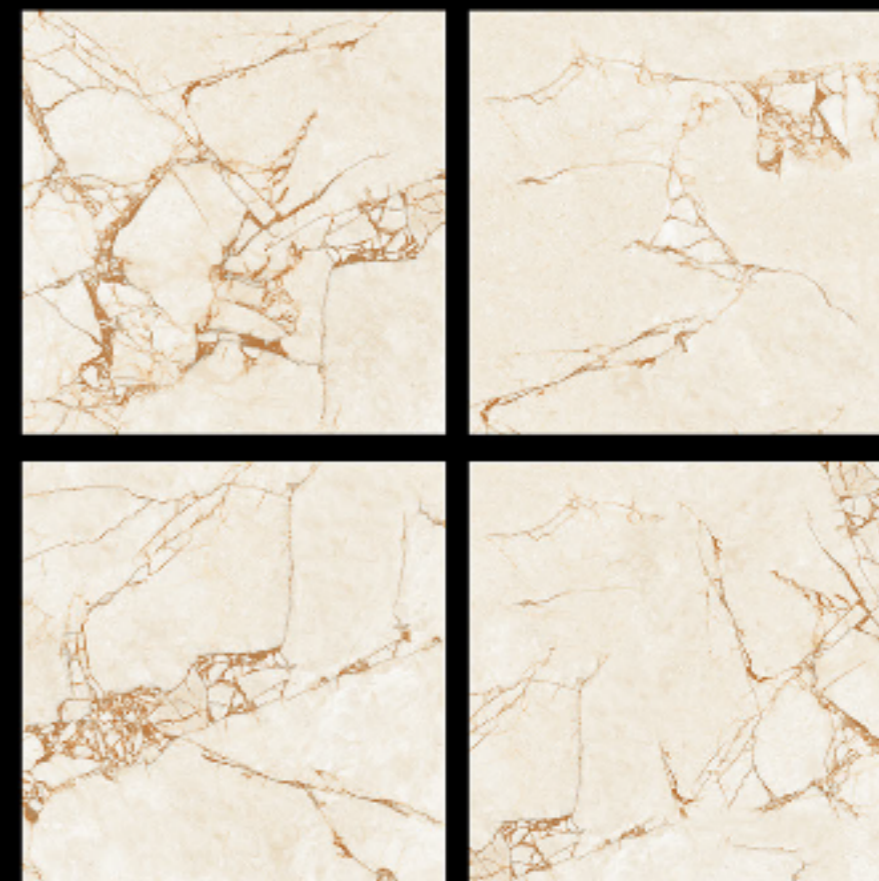

GVT | **POLISHED**
PGVT | 600 x 600mm

6256 - CILIA BEIGE

- 100% Replacement for Italian Marble
- Water Absorption $\leq 0.5\%$
- Zero Maintenance
- Stain Class 5 Resistant
- Eco Friendly
- Divine Glossiness
- Fire Resistant
- Frost Resistant