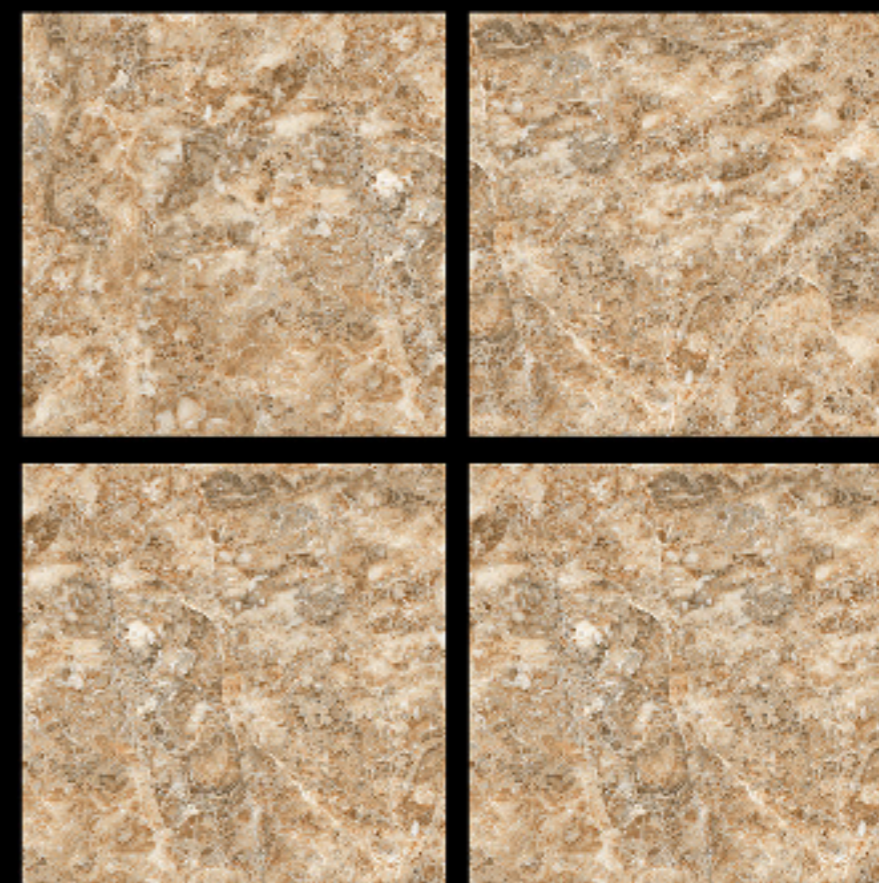

GVT | **POLISHED**
PGVT | 600 x 600mm

6032 - EMPREDOR GOLD

- 100% Replacement for Italian Marble
- Water Absorption $\leq 0.5\%$
- Zero Maintenance
- Stain Class 5 Resistant
- Eco Friendly
- Divine Glossiness
- Fire Resistant
- Frost Resistant