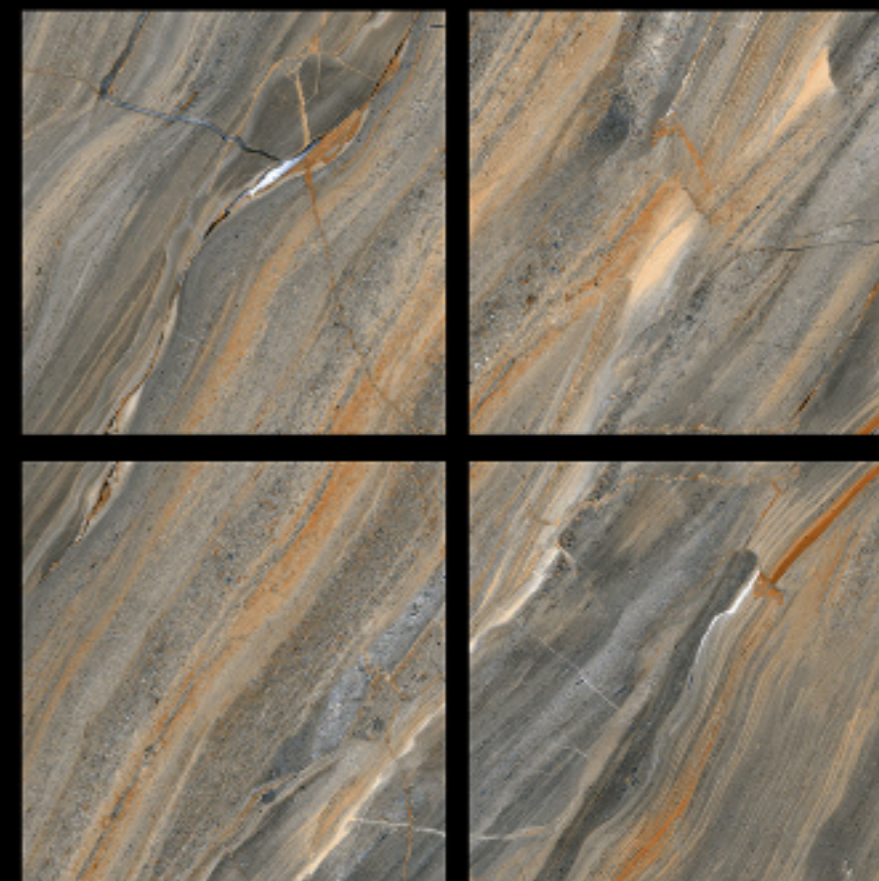

GVT | POLISHED
PGVT | 600 x 600mm

6113 - CAPSTER GRIS

- 100% Replacement for Italian Marble
- Water Absorption $\leq 0.5\%$
- Zero Maintenance
- Stain Class 5 Resistant
- Eco Friendly
- Divine Glossiness
- Fire Resistant
- Frost Resistant