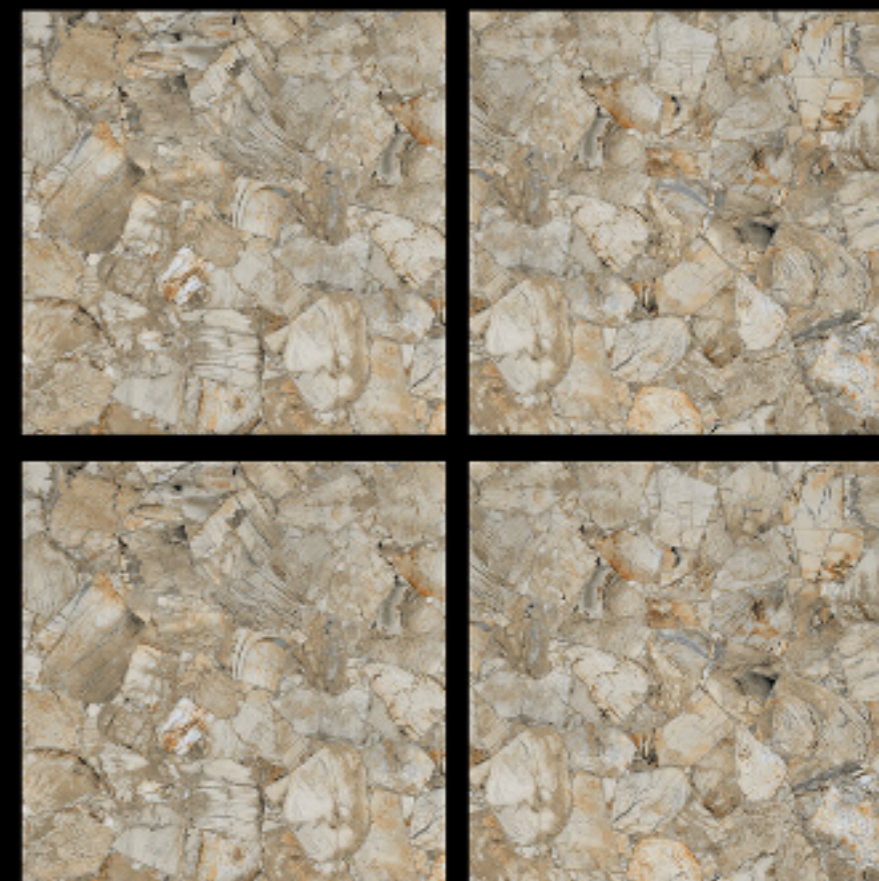

GVT | POLISHED
PGVT | 600 x 600mm

6075 - ASTILA BROWN

- 100% Replacement for Italian Marble
- Water Absorption $\leq 0.5\%$
- Zero Maintenance
- Stain Class 5 Resistant
- Eco Friendly
- Divine Glossiness
- Fire Resistant
- Frost Resistant