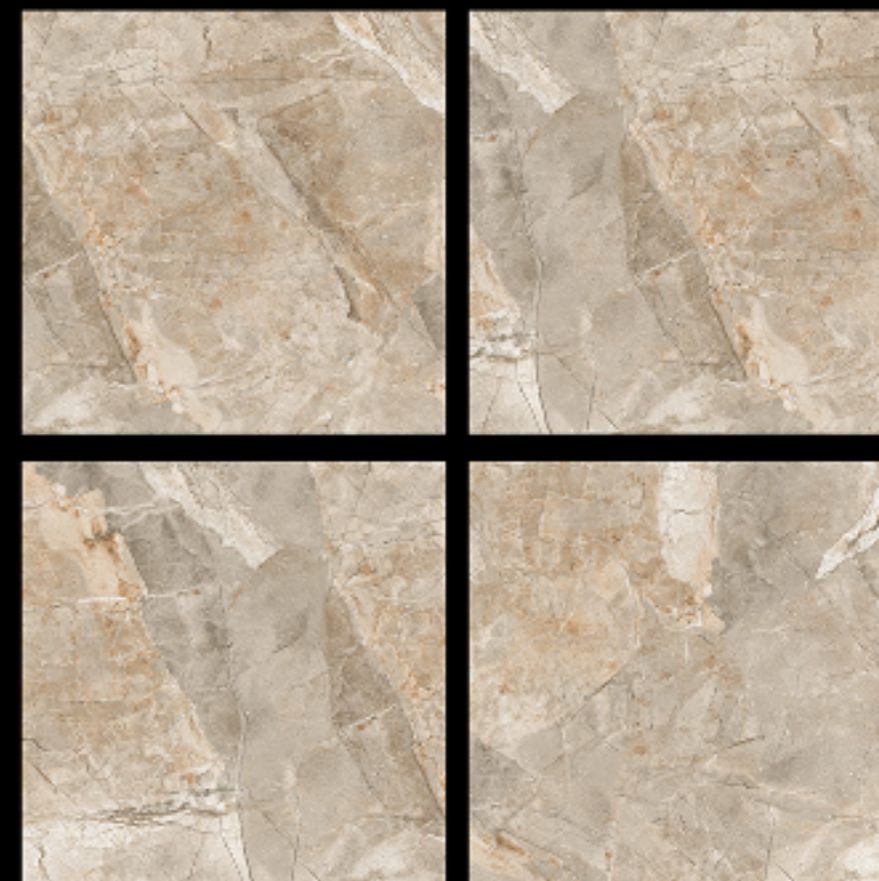

GVT | **POLISHED**
PGVT | 600 x 600mm

6085 - PINK STONE

- 100% Replacement for Italian Marble
- Water Absorption $\leq 0.5\%$
- Zero Maintenance
- Stain Class 5 Resistant
- Eco Friendly
- Divine Glossiness
- Fire Resistant
- Frost Resistant