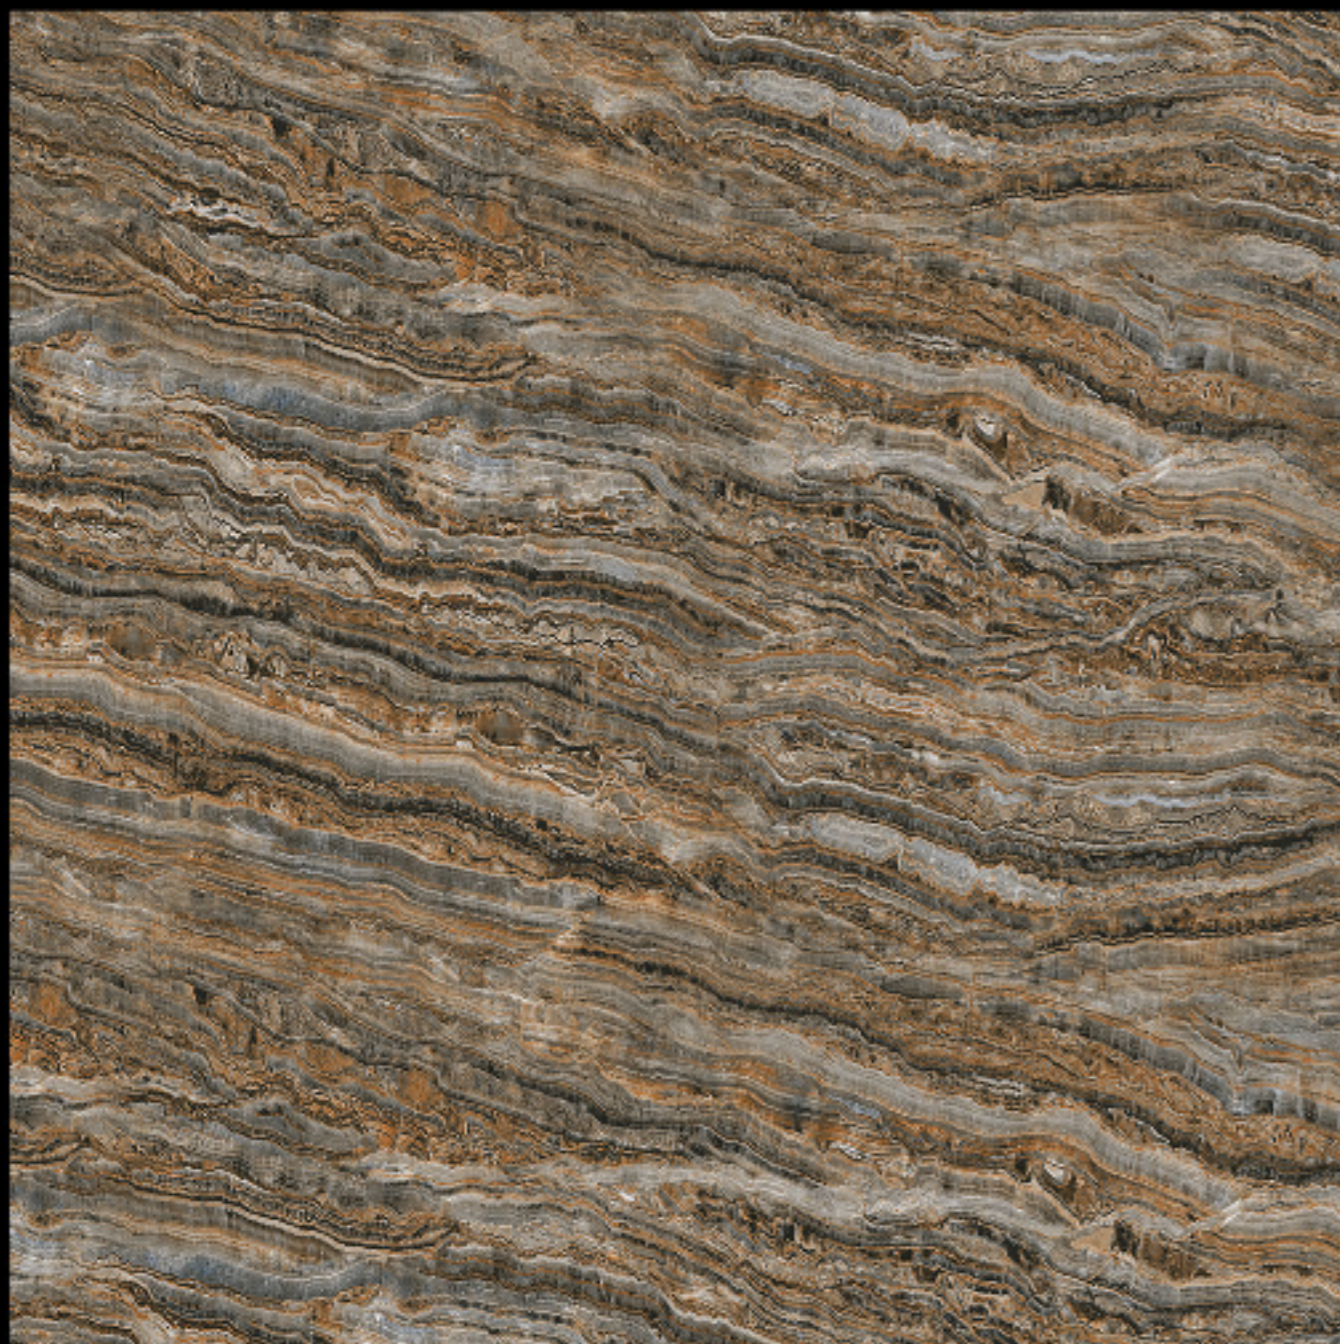

GVT | POLISHED
PGVT | 600 x 600mm

6180 - FANTASY BROWN

- 100% Replacement for Italian Marble
- Water Absorption $\leq 0.5\%$
- Zero Maintenance
- Stain Class 5 Resistant
- Eco Friendly
- Divine Glossiness
- Fire Resistant
- Frost Resistant