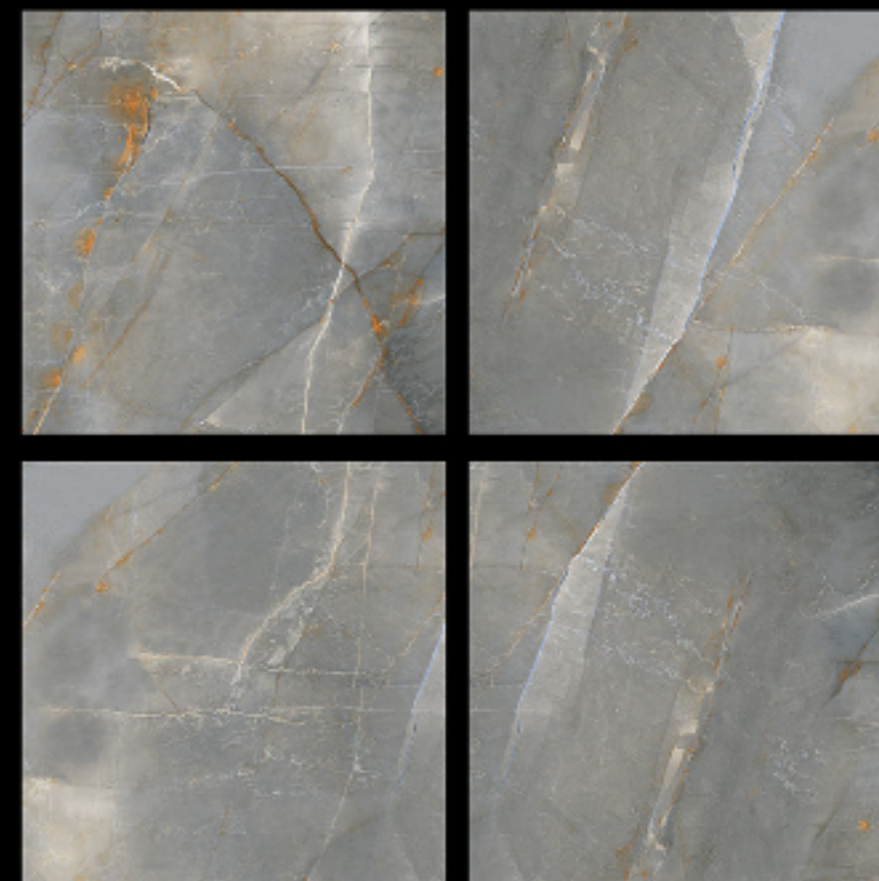

GVT | **POLISHED**
PGVT | 600 x 600mm

6021 - LIZA GRIS

- 100% Replacement for Italian Marble
- Water Absorption $\leq 0.5\%$
- Zero Maintenance
- Stain Class 5 Resistant
- Eco Friendly
- Divine Glossiness
- Fire Resistant
- Frost Resistant