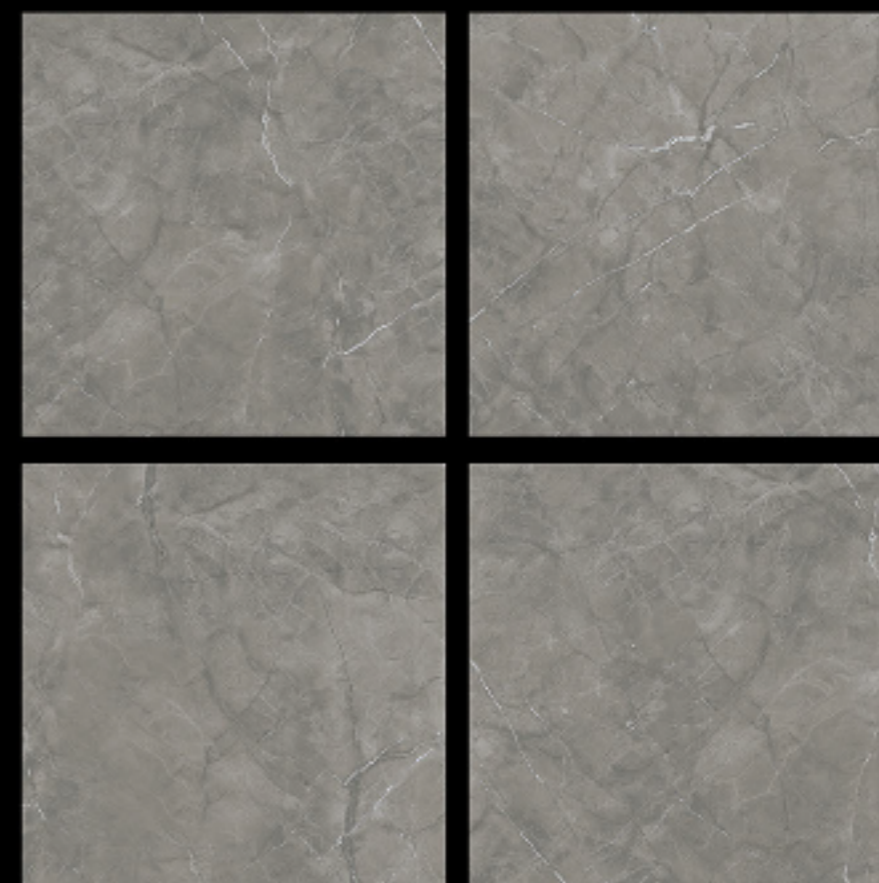

GVT | **POLISHED**
PGVT | 600 x 600mm

6066 - ITALIA GRAFITO

- 100% Replacement for Italian Marble
- Water Absorption $\leq 0.5\%$
- Zero Maintenance
- Stain Class 5 Resistant
- Eco Friendly
- Divine Glossiness
- Fire Resistant
- Frost Resistant