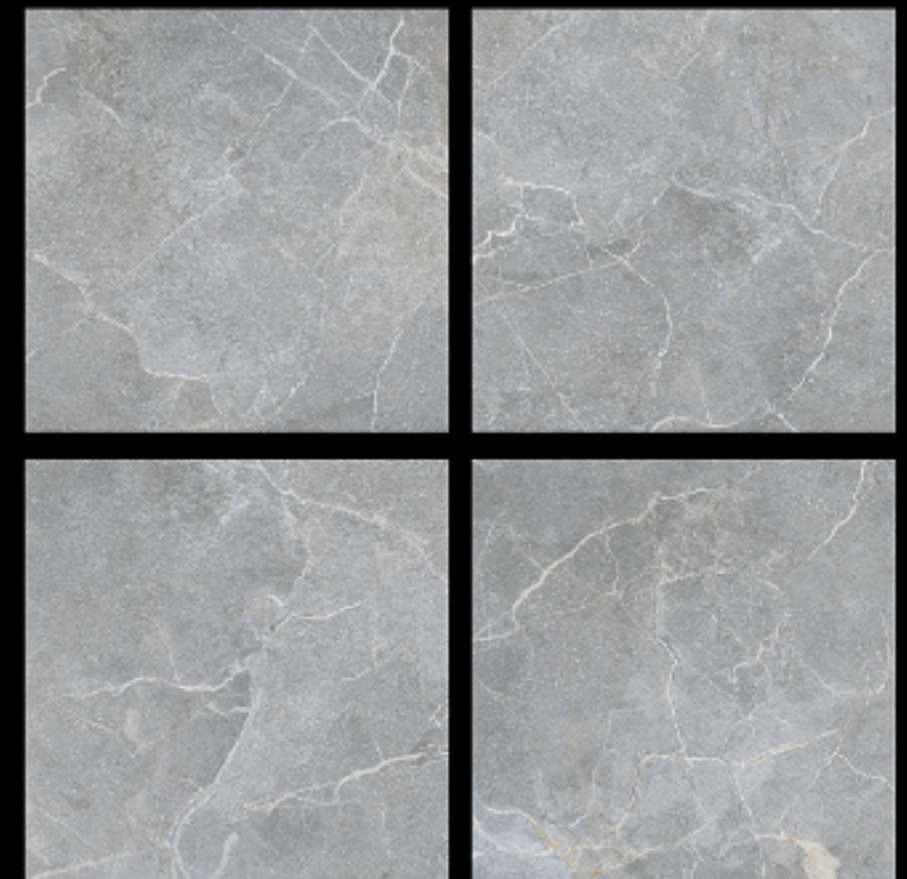

GVT | POLISHED
PGVT | 600 x 600mm

6041 - CALIFORNIA GRAFITO

- 100% Replacement for Italian Marble
- Water Absorption $\leq 0.5\%$
- Zero Maintenance
- Stain Class 5 Resistant
- Eco Friendly
- Divine Glossiness
- Fire Resistant
- Frost Resistant