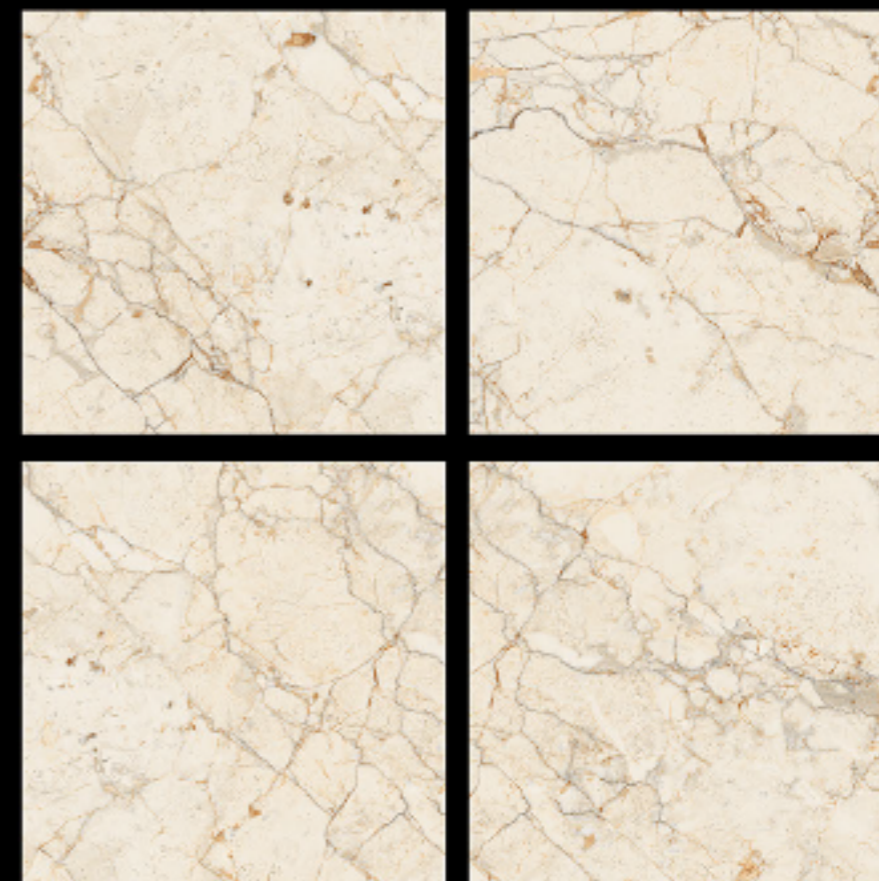

GVT | POLISHED
PGVT | 600 x 600mm

6033 - BRECCIA CREMA

- 100% Replacement for Italian Marble
- Water Absorption $\leq 0.5\%$
- Zero Maintenance
- Stain Class 5 Resistant
- Eco Friendly
- Divine Glossiness
- Fire Resistant
- Frost Resistant