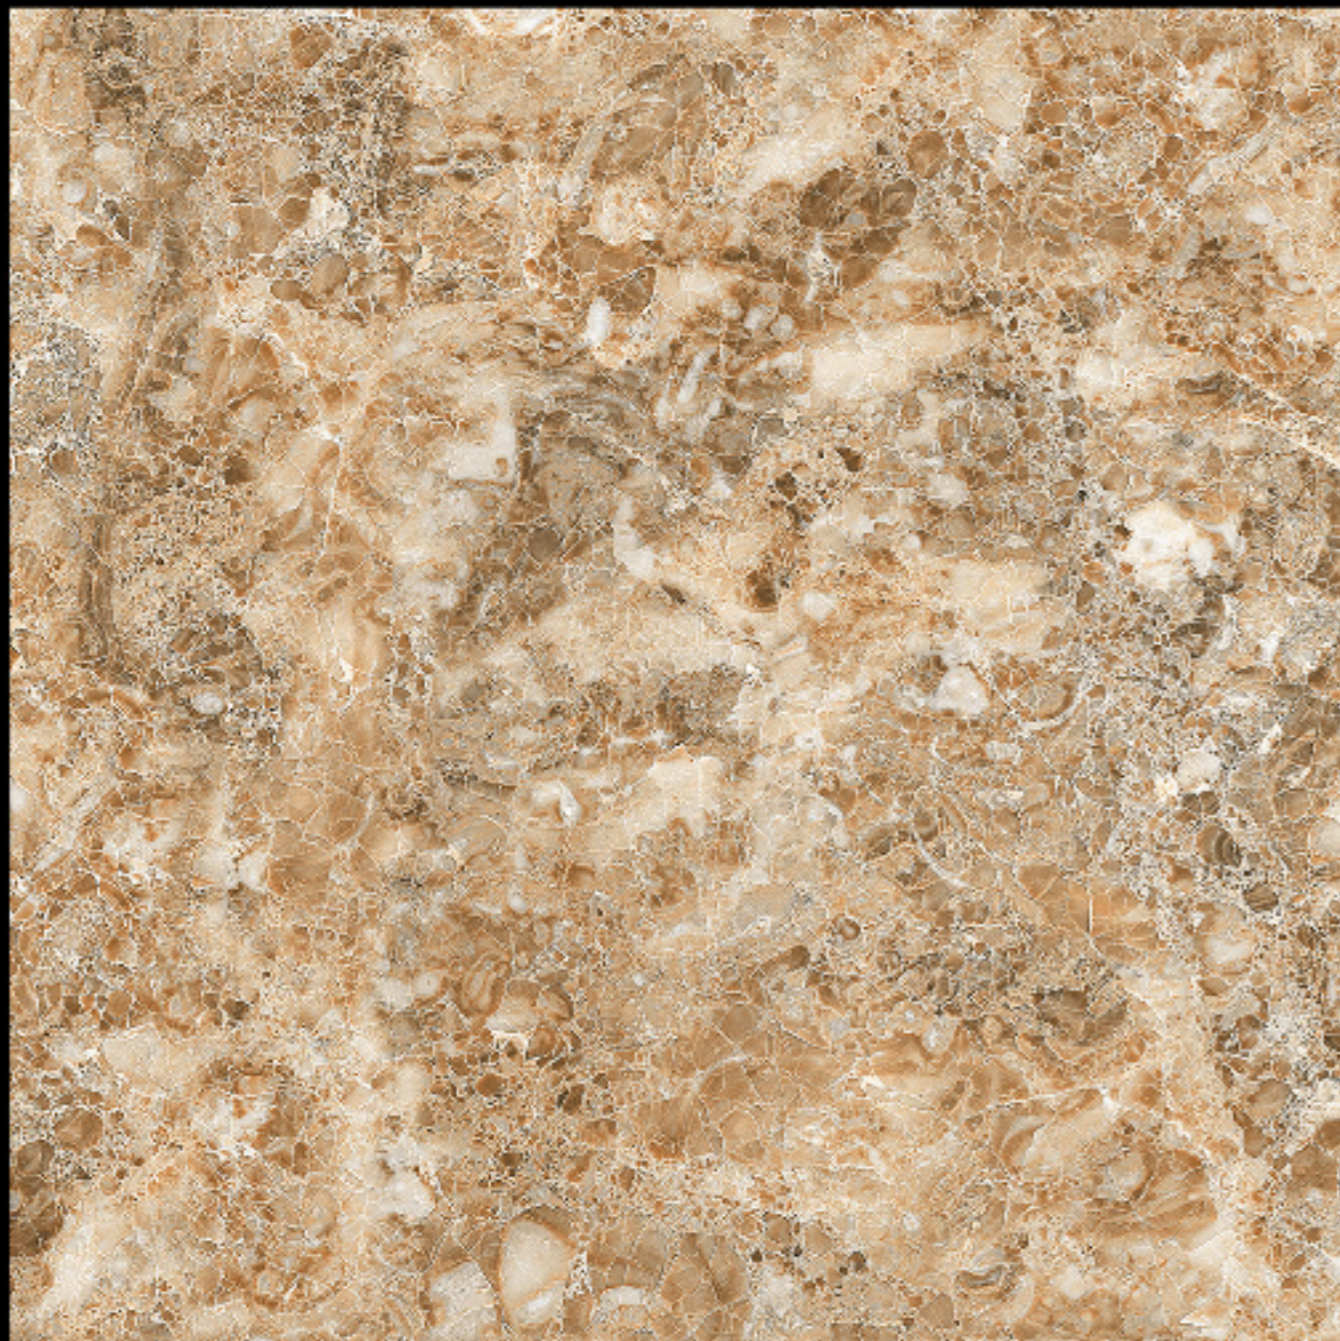

GVT | **POLISHED**
PGVT | 600 x 600mm

6032 - EMPREDOR GOLD

- 100% Replacement for Italian Marble
- Water Absorption $\leq 0.5\%$
- Zero Maintenance
- Stain Class 5 Resistant
- Eco Friendly
- Divine Glossiness
- Fire Resistant
- Frost Resistant