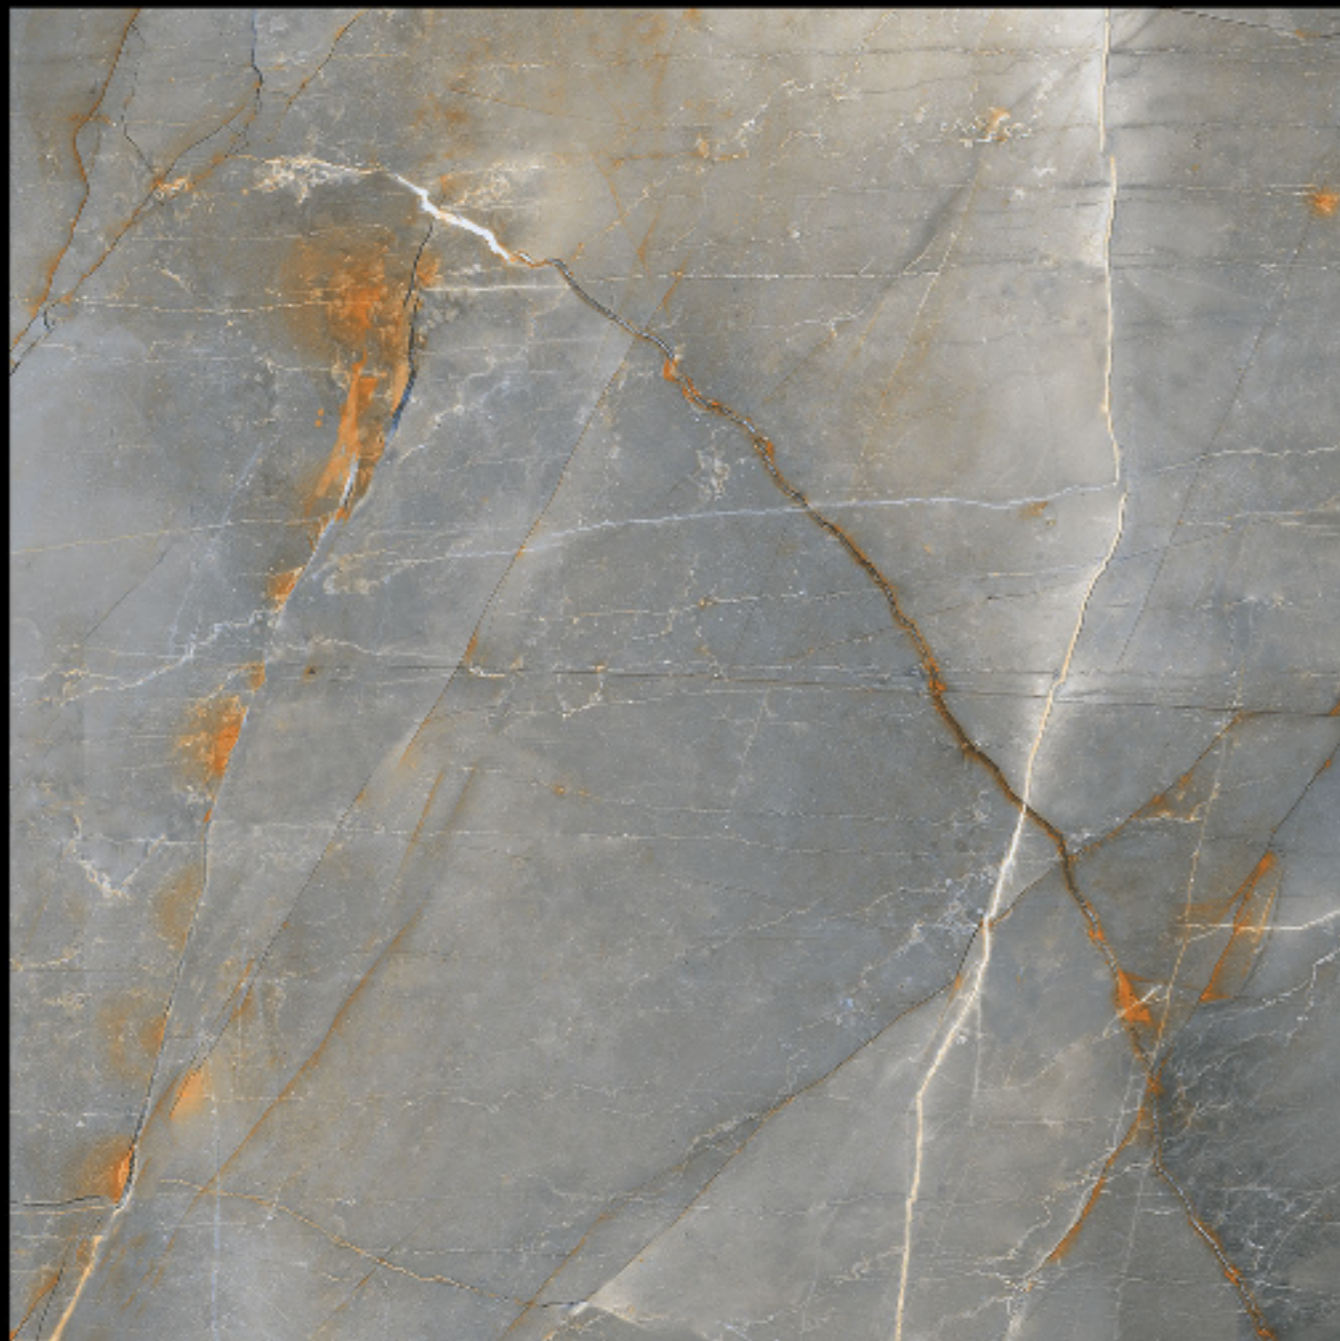

GVT | **POLISHED**
PGVT | 600 x 600mm

6021 - LIZA GRIS

- 100% Replacement for Italian Marble
- Water Absorption $\leq 0.5\%$
- Zero Maintenance
- Stain Class 5 Resistant
- Eco Friendly
- Divine Glossiness
- Fire Resistant
- Frost Resistant