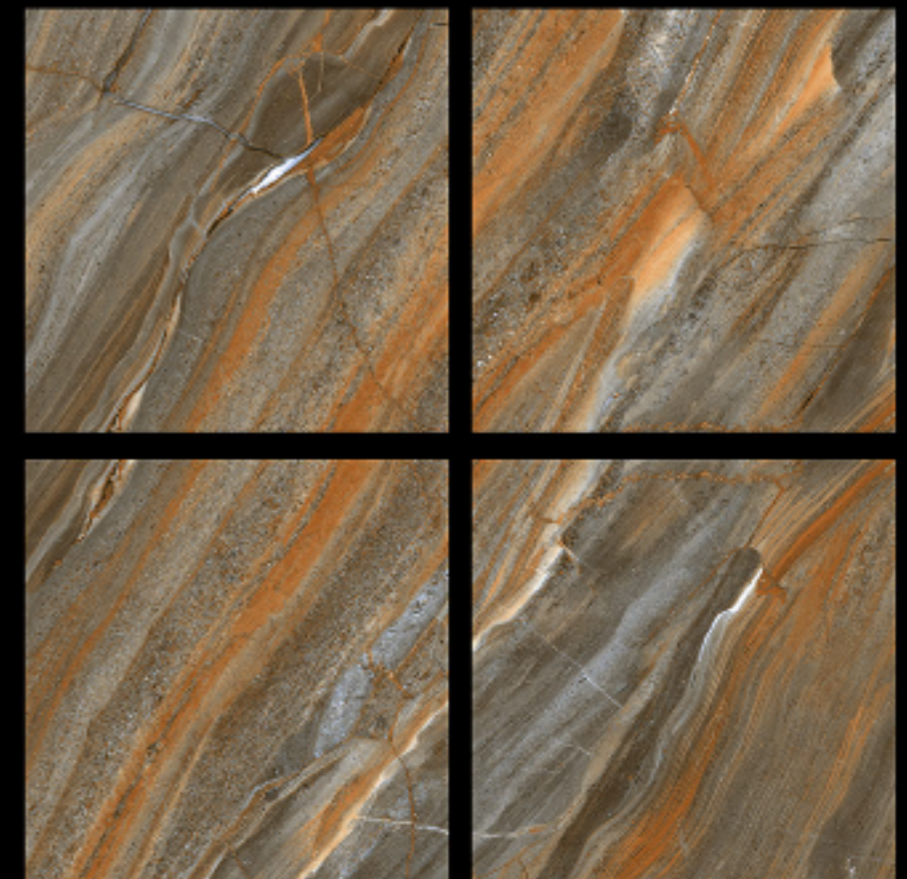

GVT | POLISHED
PGVT | 600 x 600mm

6112 - CAPSTER BROWN

- 100% Replacement for Italian Marble
- Water Absorption $\leq 0.5\%$
- Zero Maintenance
- Stain Class 5 Resistant
- Eco Friendly
- Divine Glossiness
- Fire Resistant
- Frost Resistant