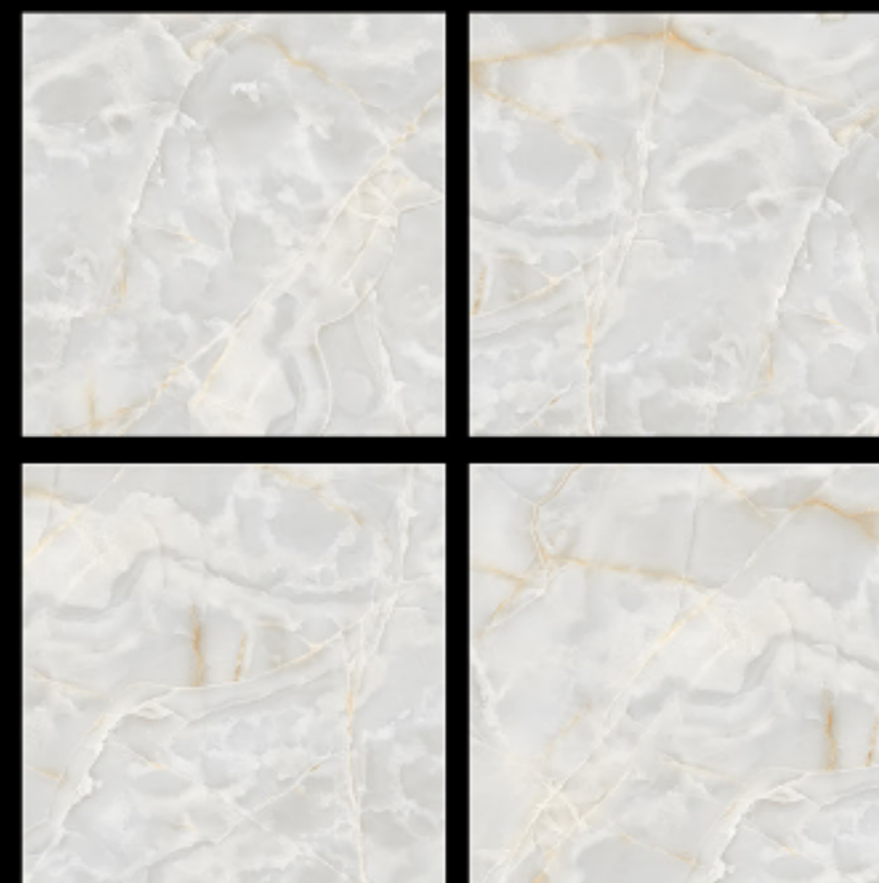

GVT | **POLISHED**
PGVT | 600 x 600mm

6017 - TOPAZ BEIGE

- 100% Replacement for Italian Marble
- Water Absorption $\leq 0.5\%$
- Zero Maintenance
- Stain Class 5 Resistant
- Eco Friendly
- Divine Glossiness
- Fire Resistant
- Frost Resistant