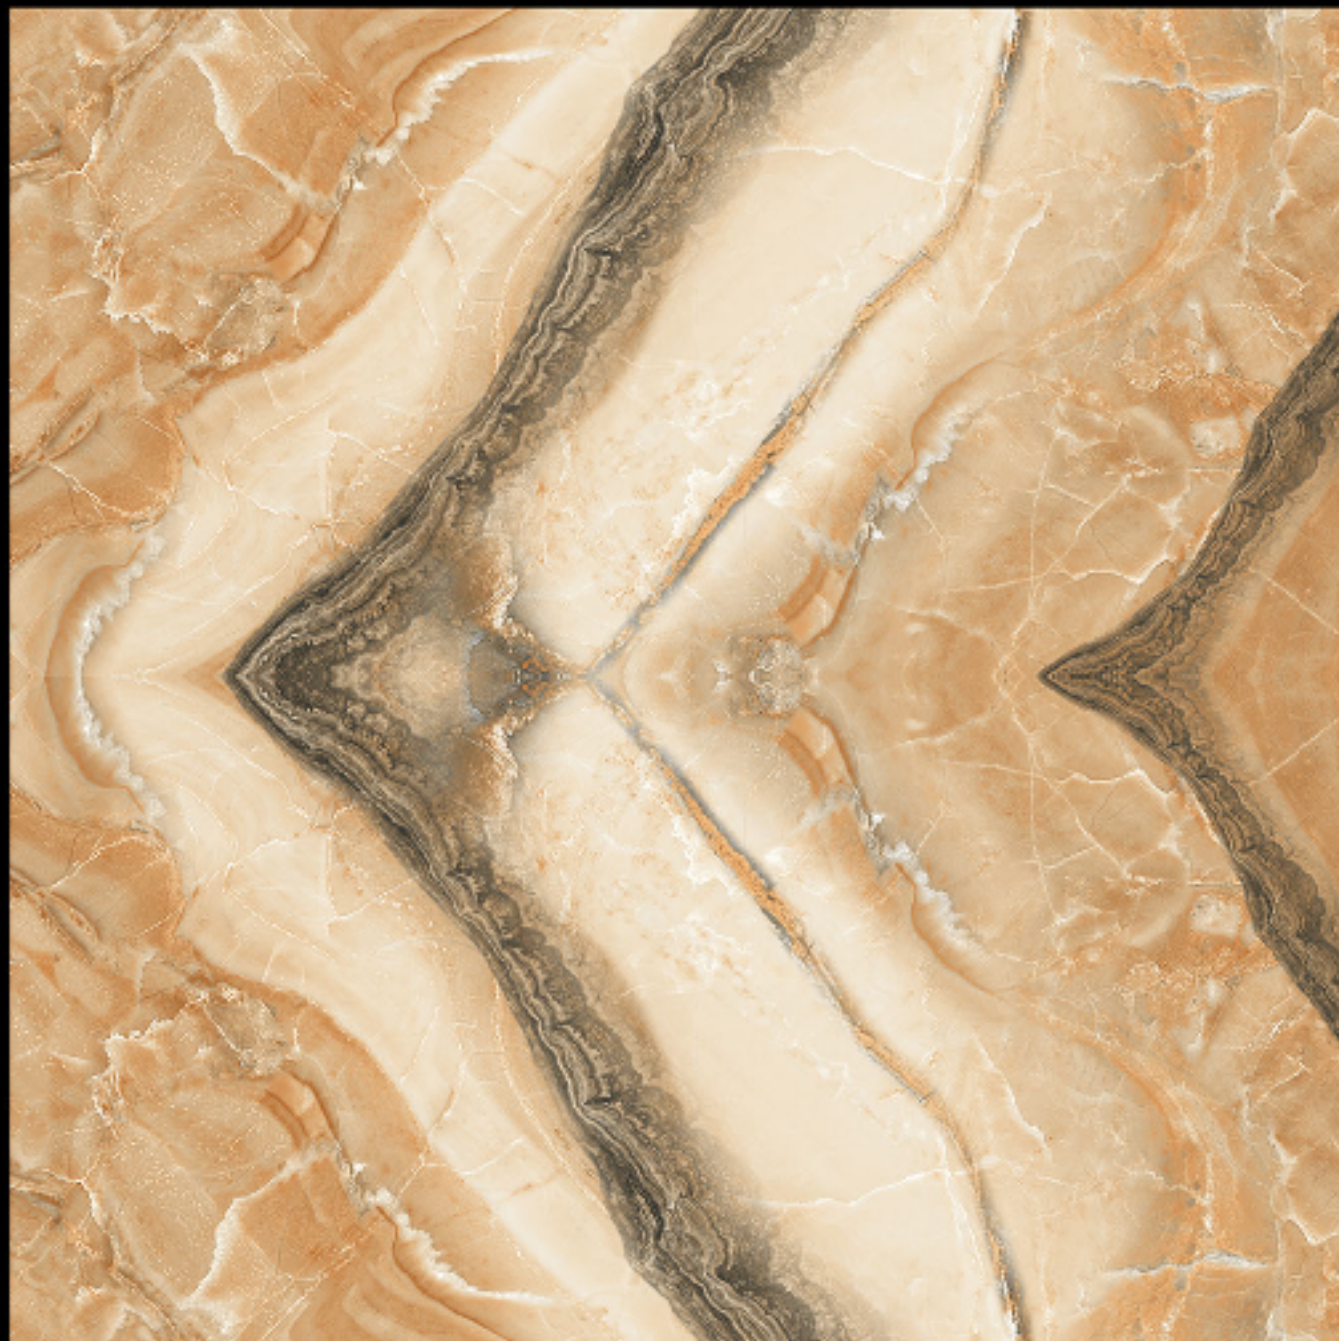

GVT | POLISHED
PGVT | 600 x 600mm

6284 - SAWANA BROWN

- 100% Replacement for Italian Marble
- Water Absorption $\leq 0.5\%$
- Zero Maintenance
- Stain Class 5 Resistant
- Eco Friendly
- Divine Glossiness
- Fire Resistant
- Frost Resistant