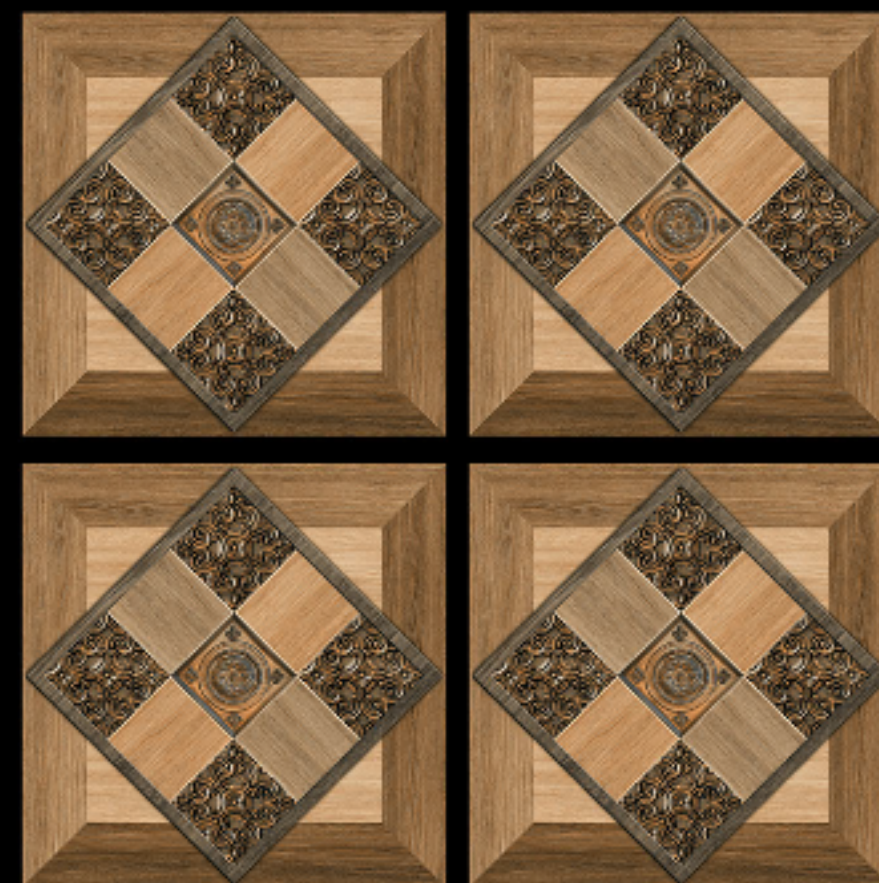

GVT | POLISHED
PGVT | 600 x 600mm

6168 - BARAK WOOD DECOR

- 100% Replacement for Italian Marble
- Water Absorption $\leq 0.5\%$
- Zero Maintenance
- Stain Class 5 Resistant
- Eco Friendly
- Divine Glossiness
- Fire Resistant
- Frost Resistant