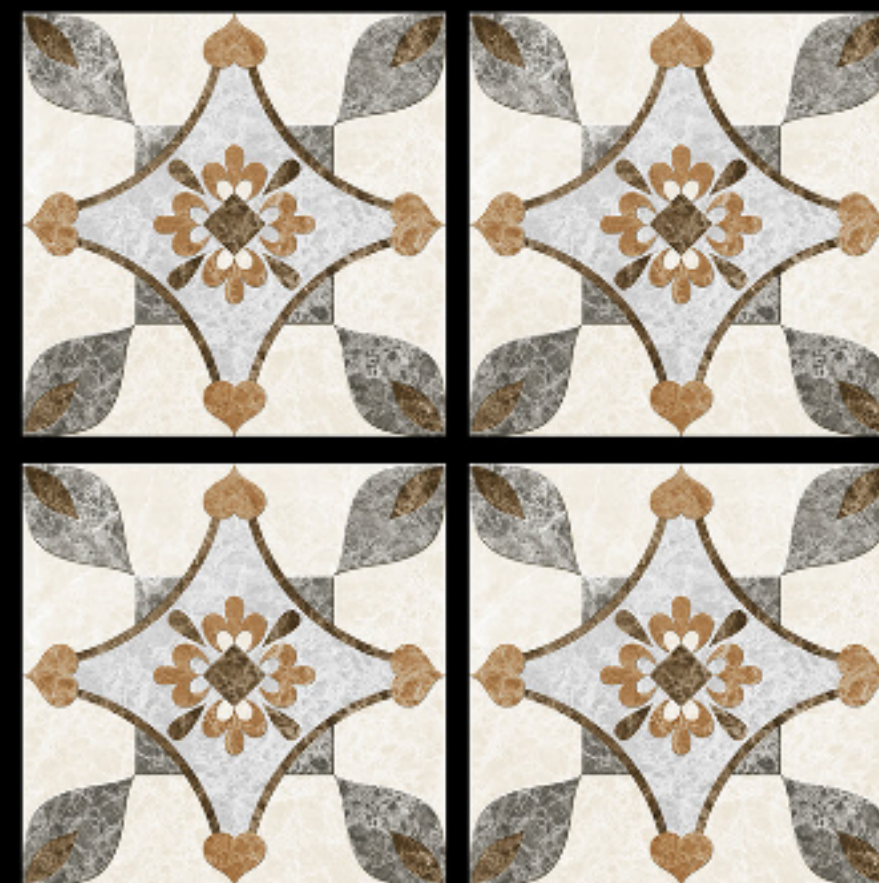

GVT | POLISHED
PGVT | 600 x 600mm

6177 - AURORA DECOR

- 100% Replacement for Italian Marble
- Water Absorption $\leq 0.5\%$
- Zero Maintenance
- Stain Class 5 Resistant
- Eco Friendly
- Divine Glossiness
- Fire Resistant
- Frost Resistant