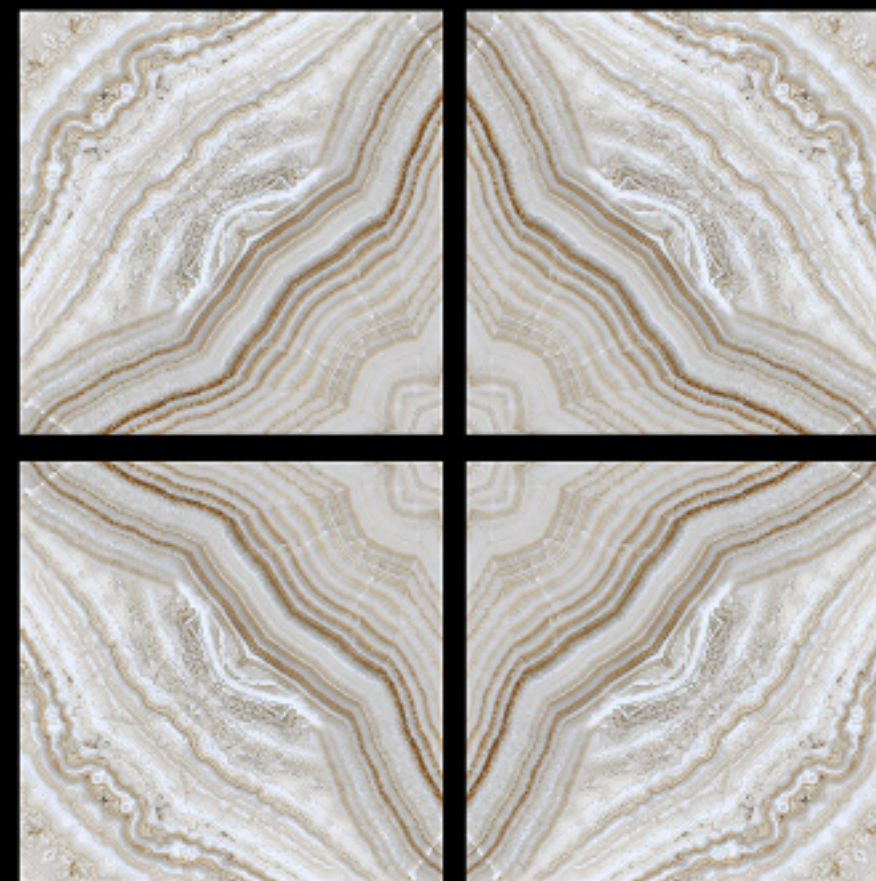

GVT | **POLISHED**
PGVT | 600 x 600mm

6215 - SPACE GRIS

- 100% Replacement for Italian Marble
- Water Absorption $\leq 0.5\%$
- Zero Maintenance
- Stain Class 5 Resistant
- Eco Friendly
- Divine Glossiness
- Fire Resistant
- Frost Resistant