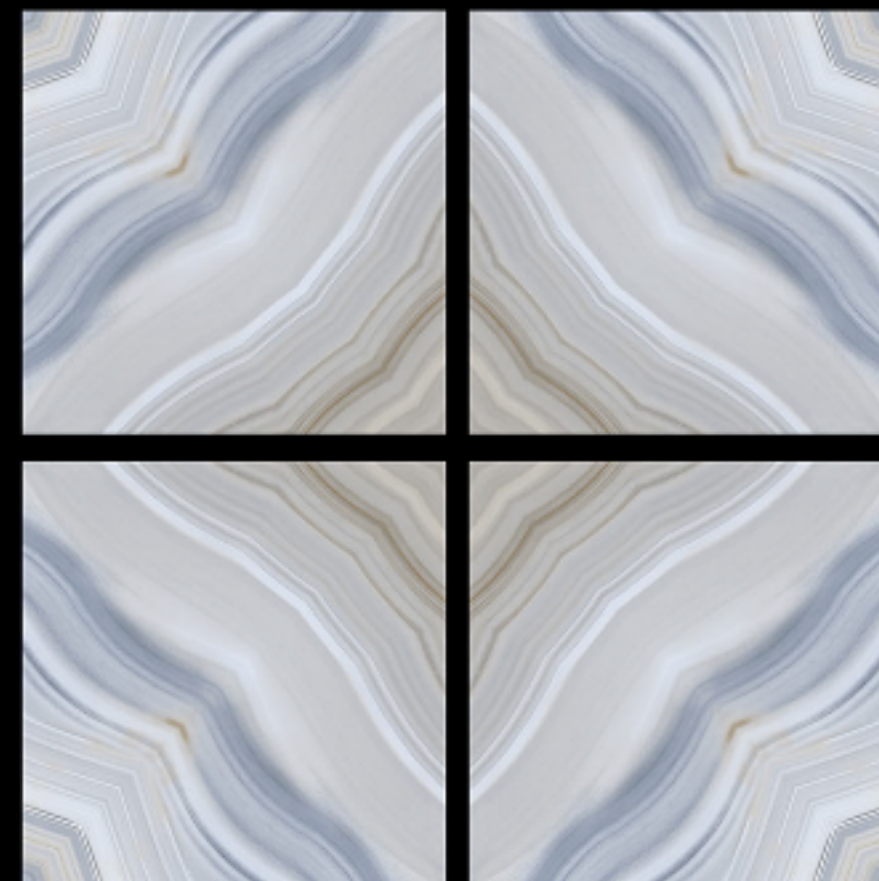

GVT | **POLISHED**
PGVT | 600 x 600mm

6184 - ANTIQ BLUE

- 100% Replacement for Italian Marble
- Water Absorption $\leq 0.5\%$
- Zero Maintenance
- Stain Class 5 Resistant
- Eco Friendly
- Divine Glossiness
- Fire Resistant
- Frost Resistant