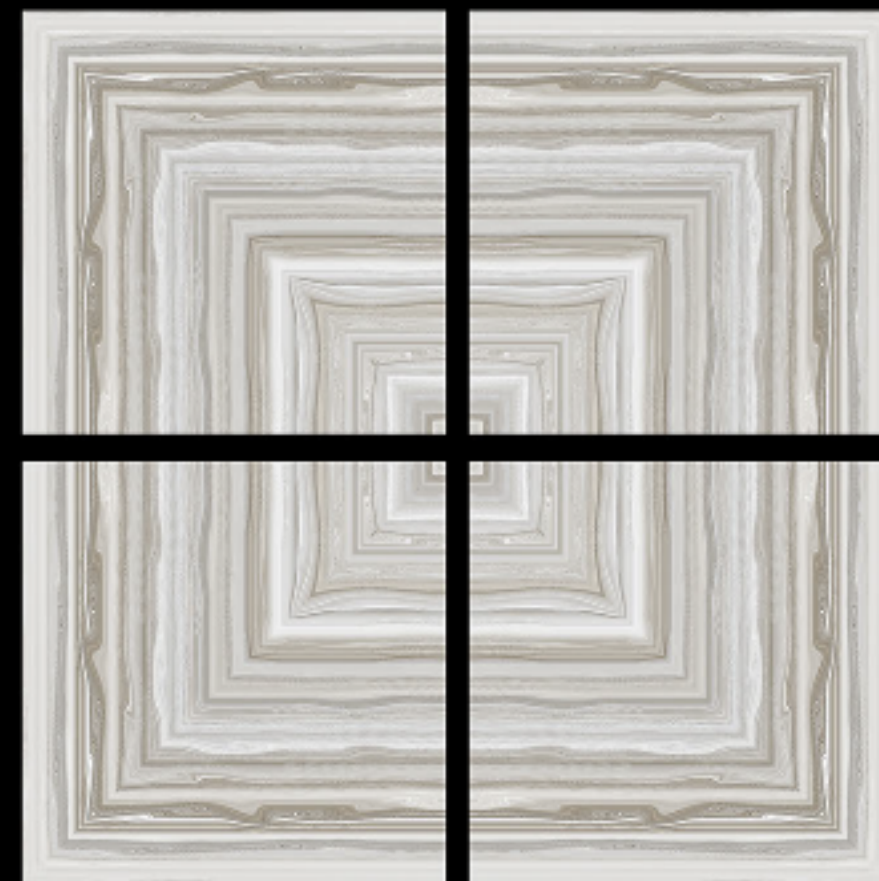

GVT | POLISHED
PGVT | 600 x 600mm

6135 - SQUARITO BROWN

- 100% Replacement for Italian Marble
- Water Absorption $\leq 0.5\%$
- Zero Maintenance
- Stain Class 5 Resistant
- Eco Friendly
- Divine Glossiness
- Fire Resistant
- Frost Resistant