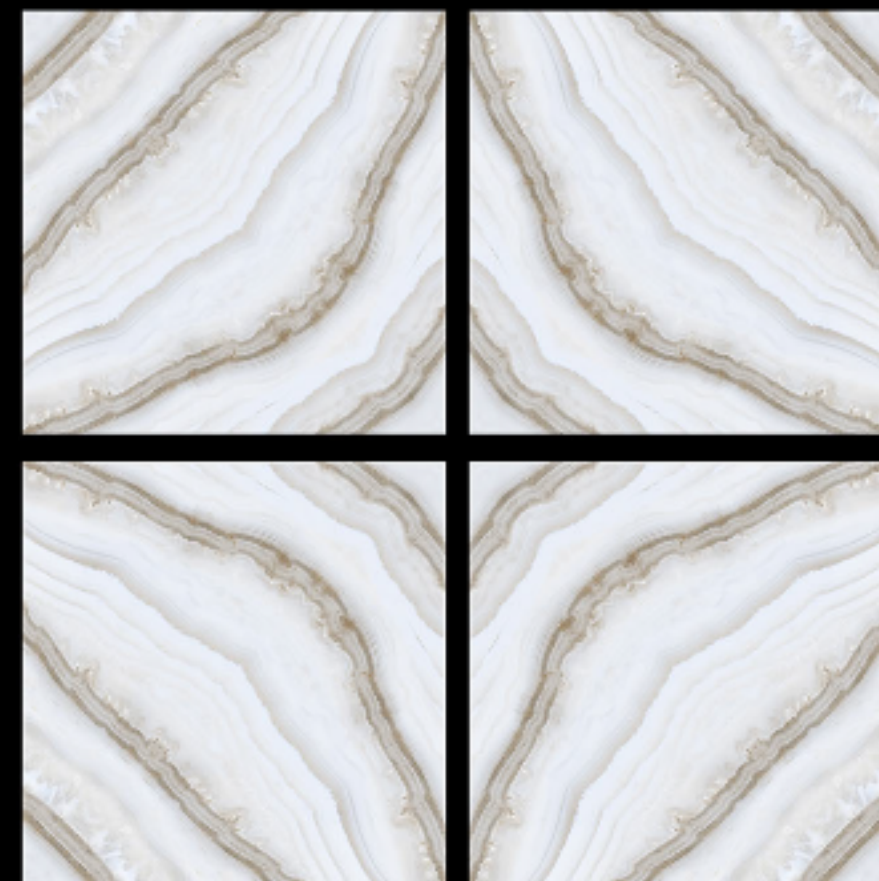

GVT | POLISHED
PGVT | 600 x 600mm

6207 - CLASSIC ONYX

- 100% Replacement for Italian Marble
- Water Absorption $\leq 0.5\%$
- Zero Maintenance
- Stain Class 5 Resistant
- Eco Friendly
- Divine Glossiness
- Fire Resistant
- Frost Resistant