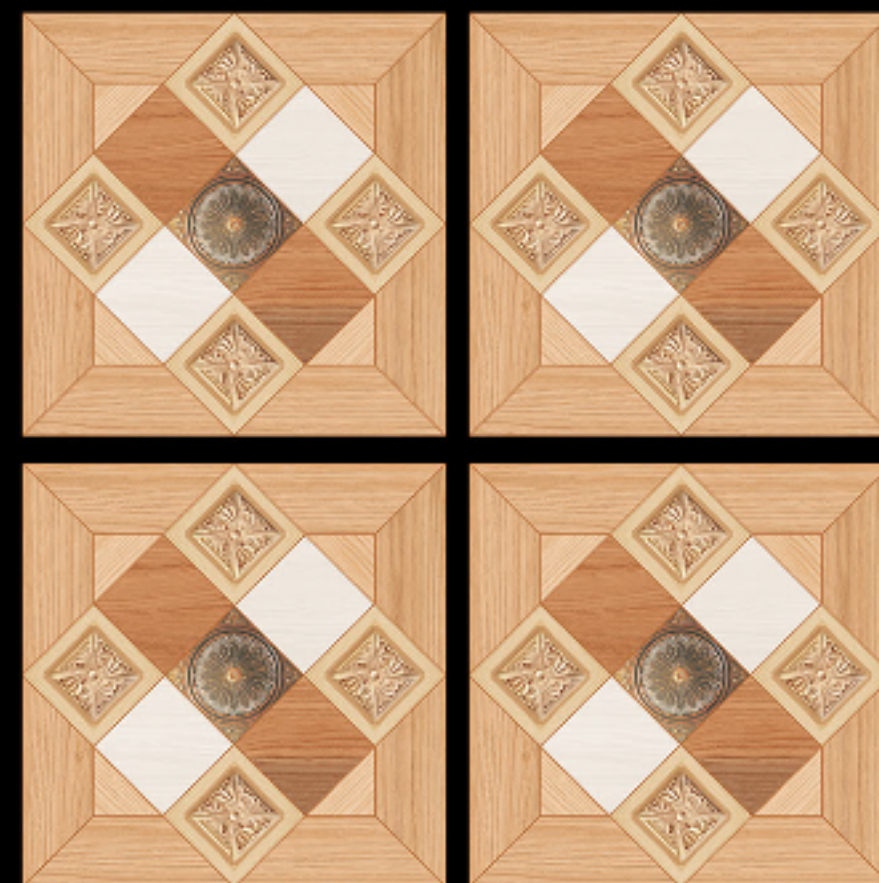

GVT | POLISHED
PGVT | 600 x 600mm

1144

- 100% Replacement for Italian Marble
- Water Absorption $\leq 0.5\%$
- Zero Maintenance
- Stain Class 5 Resistant
- Eco Friendly
- Divine Glossiness
- Fire Resistant
- Frost Resistant