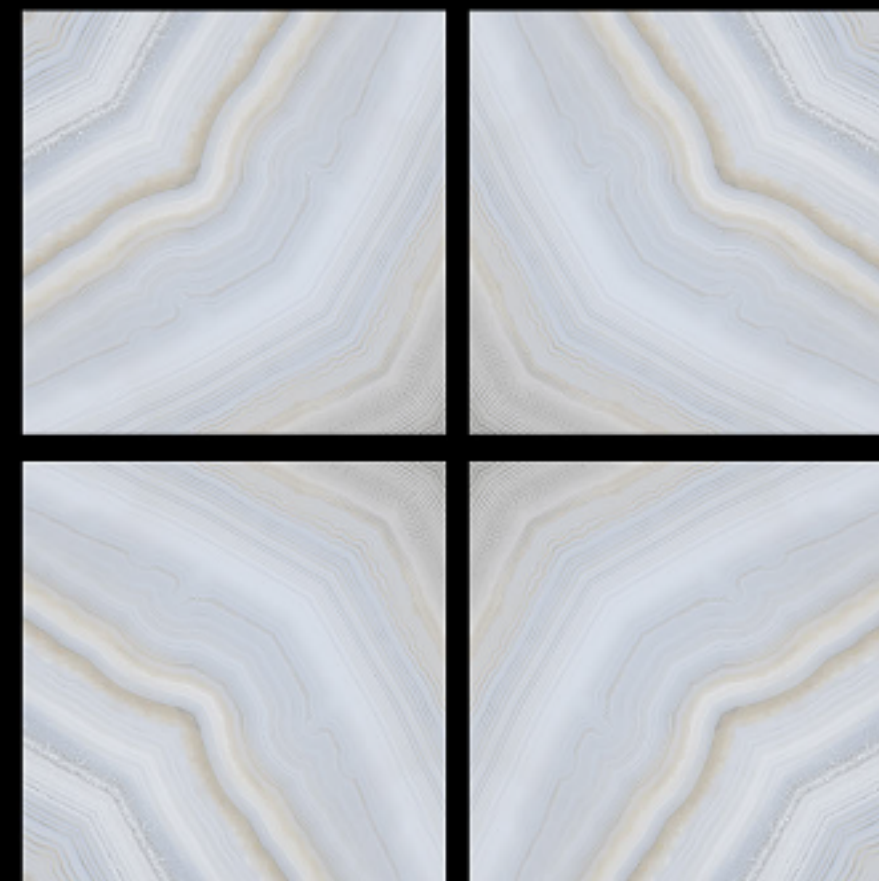

GVT | **POLISHED**
PGVT | 600 x 600mm

6223 - ZEUS ONYX

- 100% Replacement for Italian Marble
- Water Absorption $\leq 0.5\%$
- Zero Maintenance
- Stain Class 5 Resistant
- Eco Friendly
- Divine Glossiness
- Fire Resistant
- Frost Resistant