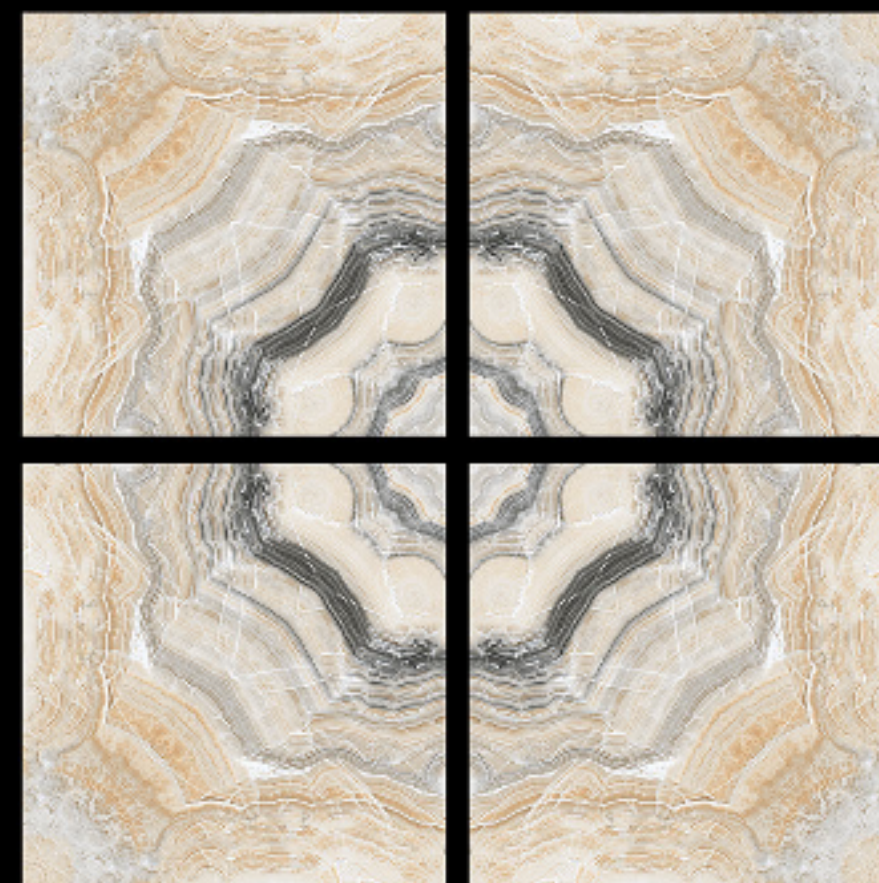

GVT | POLISHED
PGVT | 600 x 600mm

MI REGA YELLOW

- 100% Replacement for Italian Marble
- Water Absorption $\leq 0.5\%$
- Zero Maintenance
- Stain Class 5 Resistant
- Eco Friendly
- Divine Glossiness
- Fire Resistant
- Frost Resistant