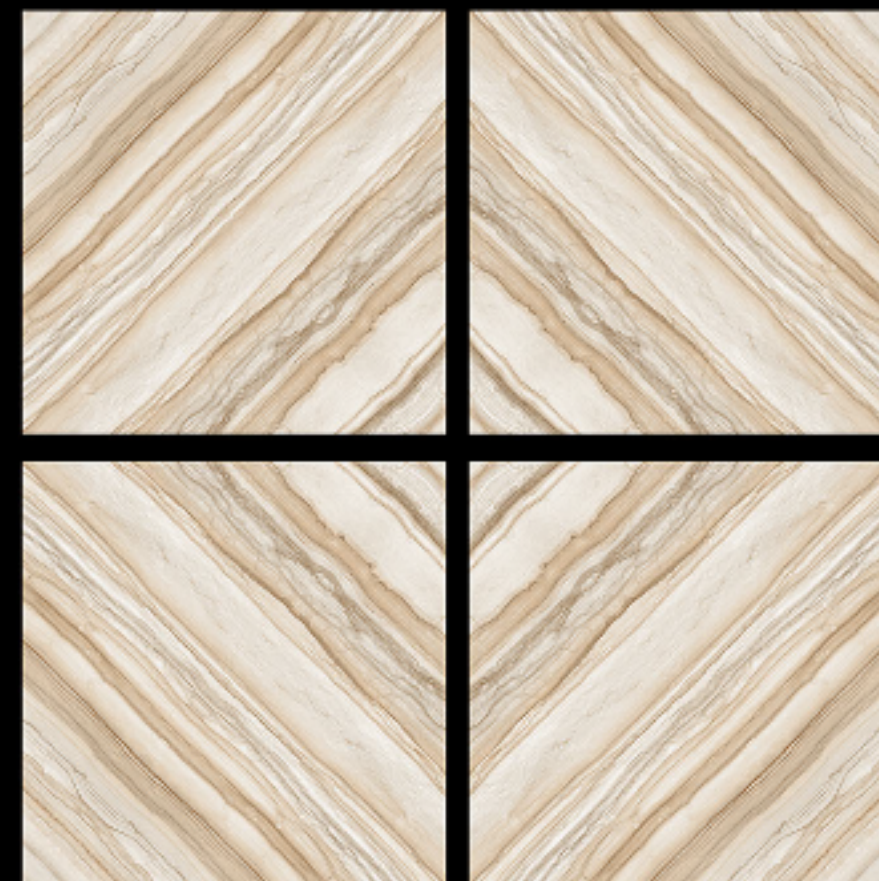

GVT | **POLISHED**
PGVT | 600 x 600mm

6212 - ARICA BEIGE

- 100% Replacement for Italian Marble
- Water Absorption $\leq 0.5\%$
- Zero Maintenance
- Stain Class 5 Resistant
- Eco Friendly
- Divine Glossiness
- Fire Resistant
- Frost Resistant