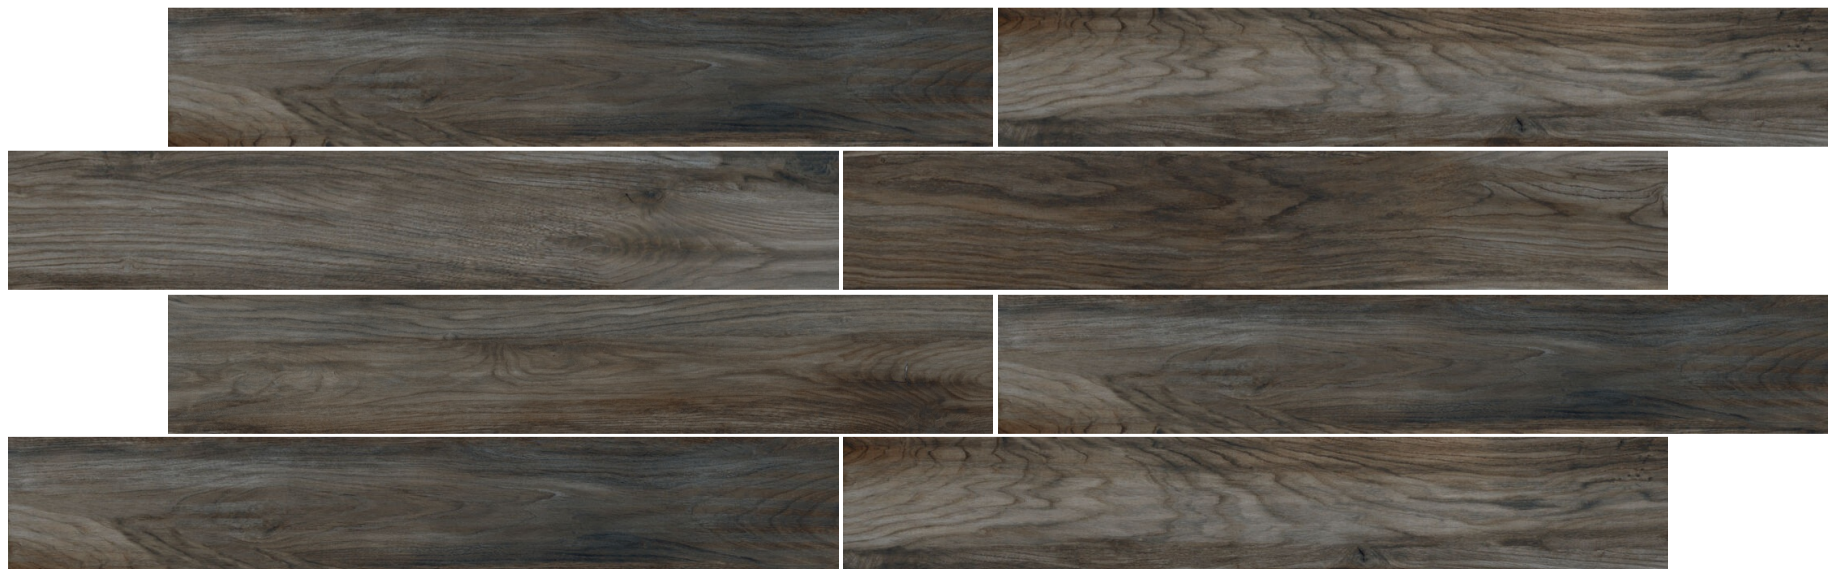

TORO BLACK

SIZE 200 X 1200 MM | **FINISH** Matt | **THICKNESS** 10.0 MM | **RANDOM** 9

NON-SLIPPING

ACID PROOF

WEAR RESISTING

FROST FREE