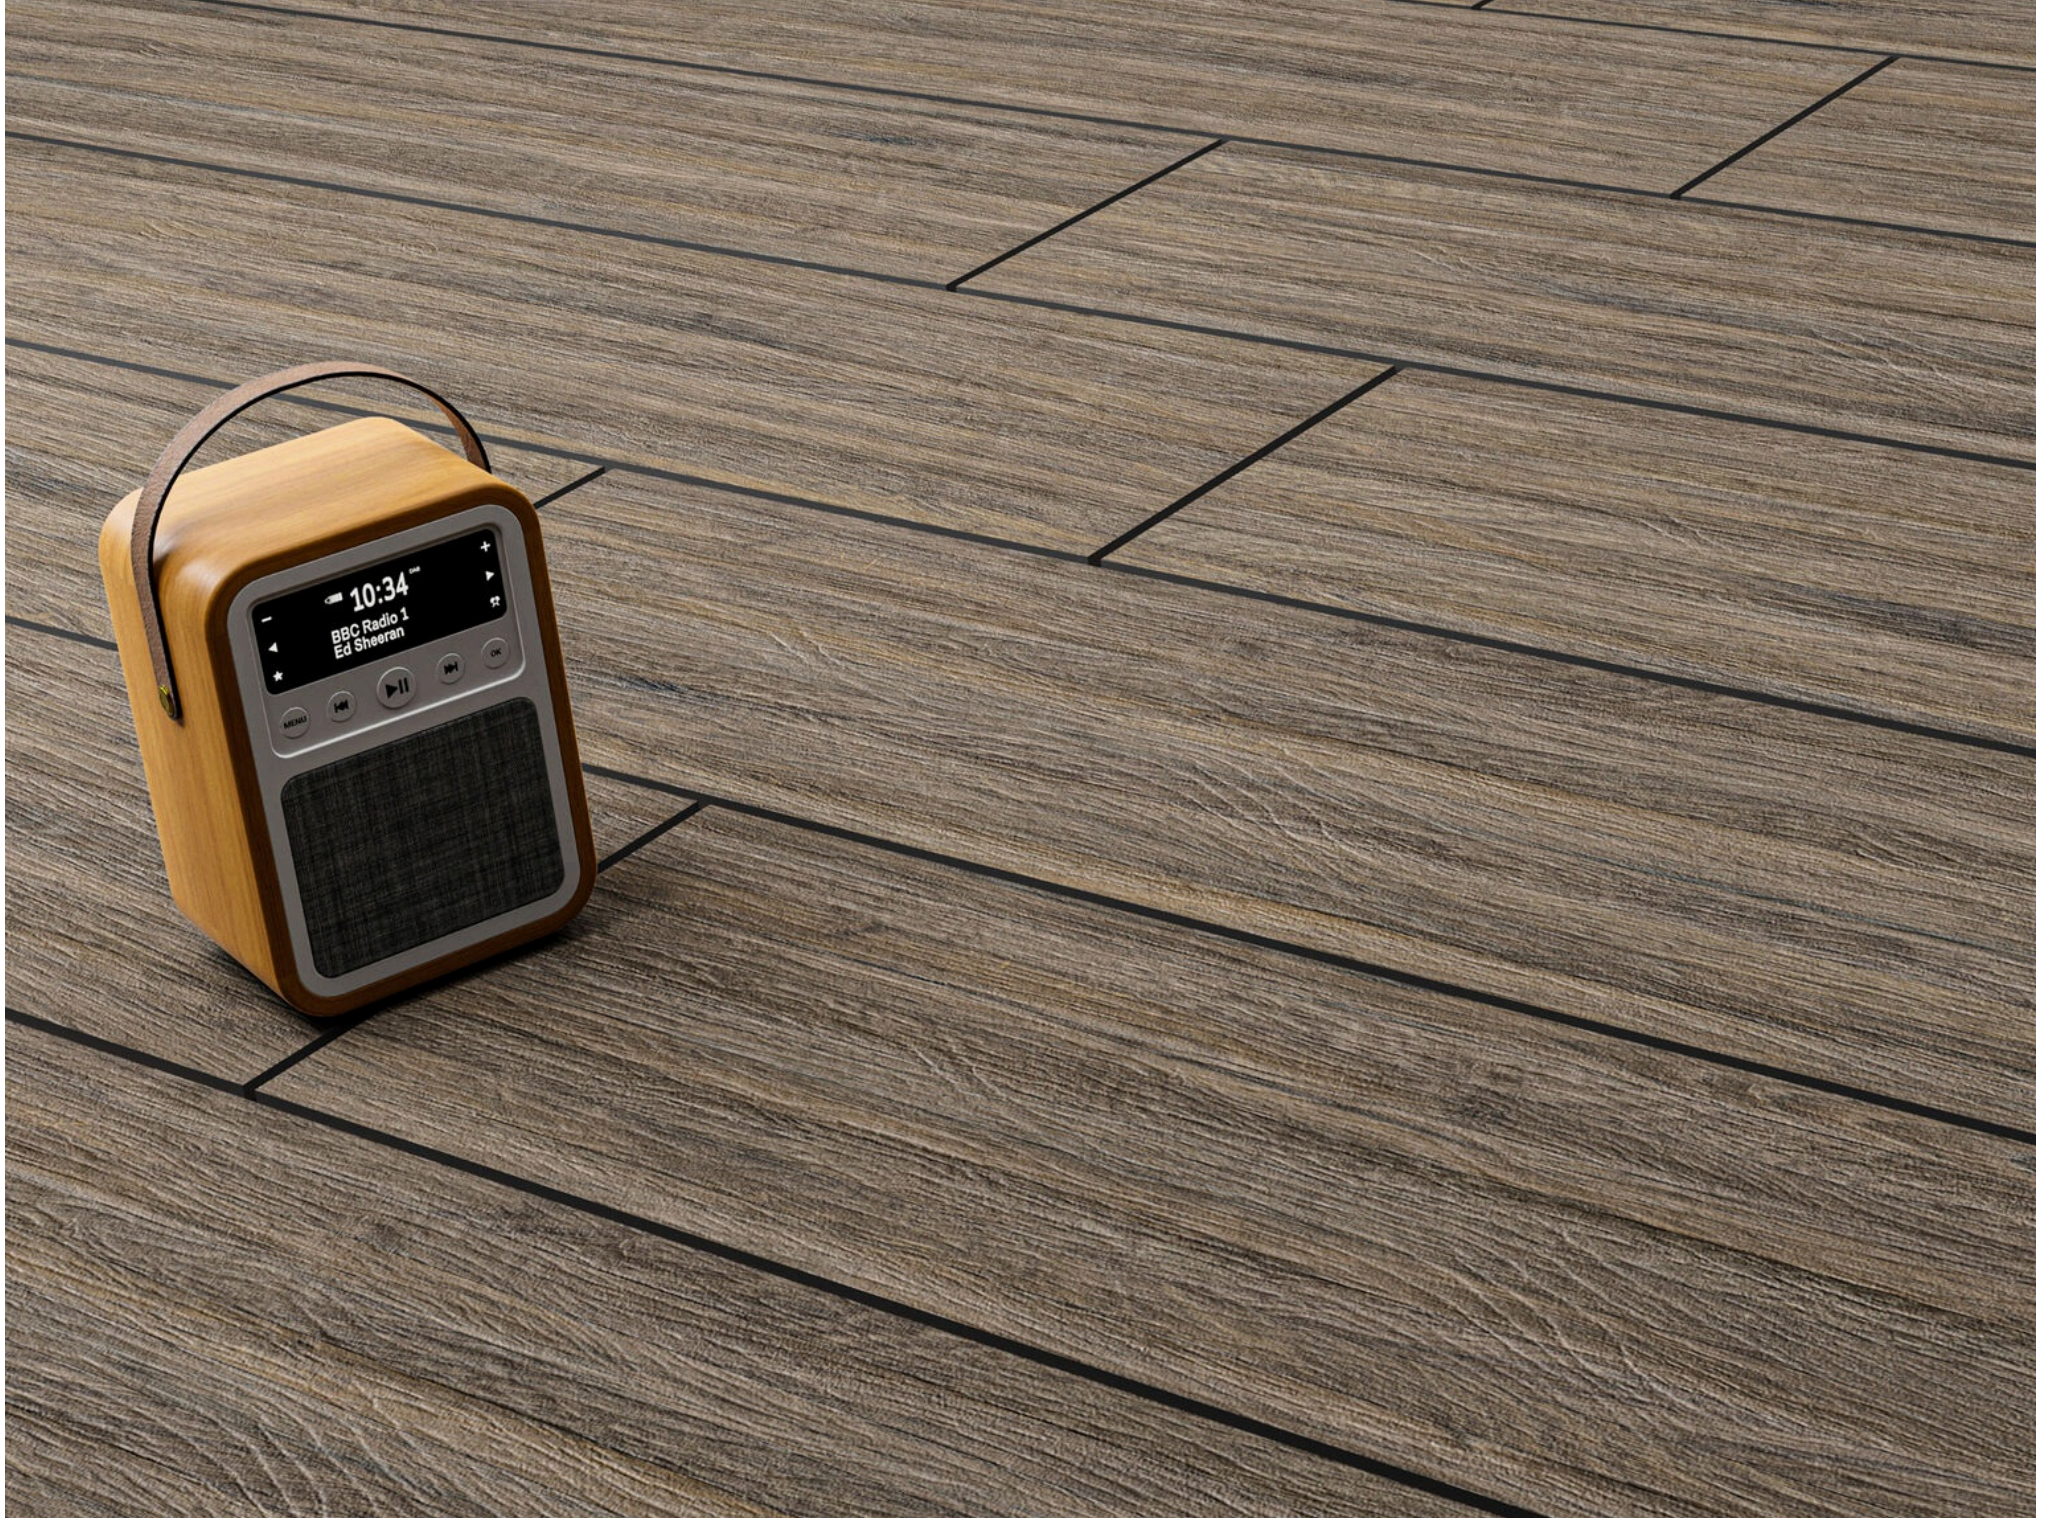

NON-SLIPPING

ACID PROOF

WEAR RESISTING

FROST FREE

DECK WOOD ENGLISH

DECK WOOD ENGLISH

SIZE 200 X 1200 MM | **FINISH** Matt | **THICKNESS** 10.0 MM | **RANDOM** 5

NON-SLIPPING