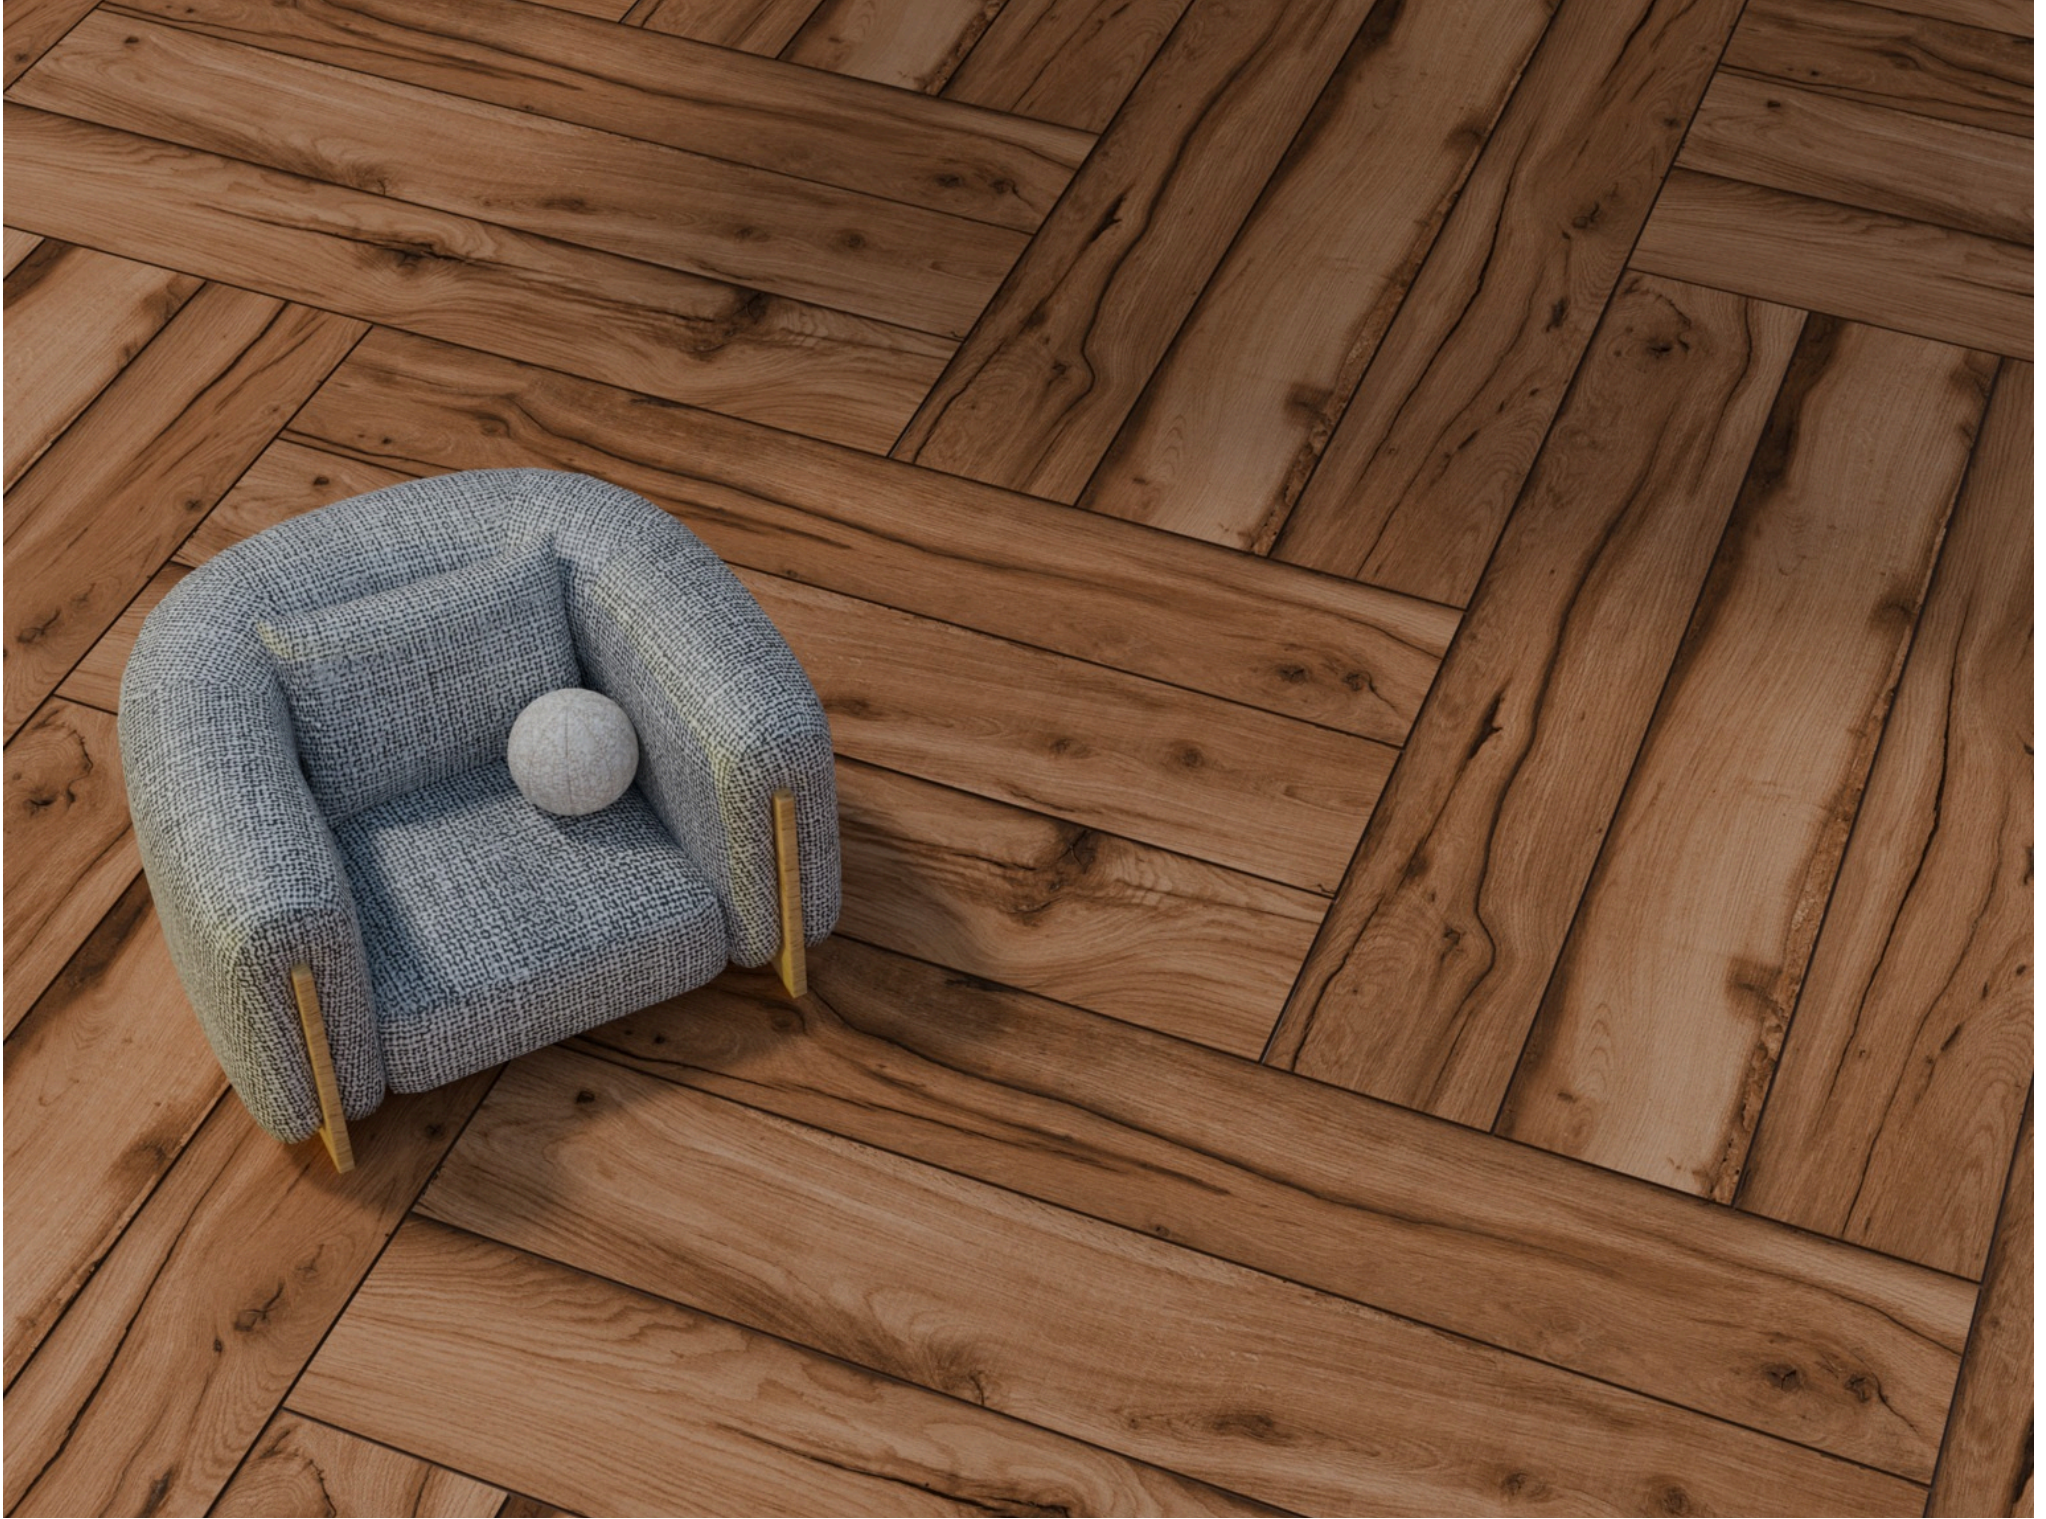

CYPRESS SANDAL

CYPRESS BROWN

SIZE 200 X 1200 MM | **FINISH** Matt | **THICKNESS** 10.0 MM | **RANDOM** 8

NON-SLIPPING

ACID PROOF

WEAR-RESISTING

FROST FREE

CYPRESS BROWN