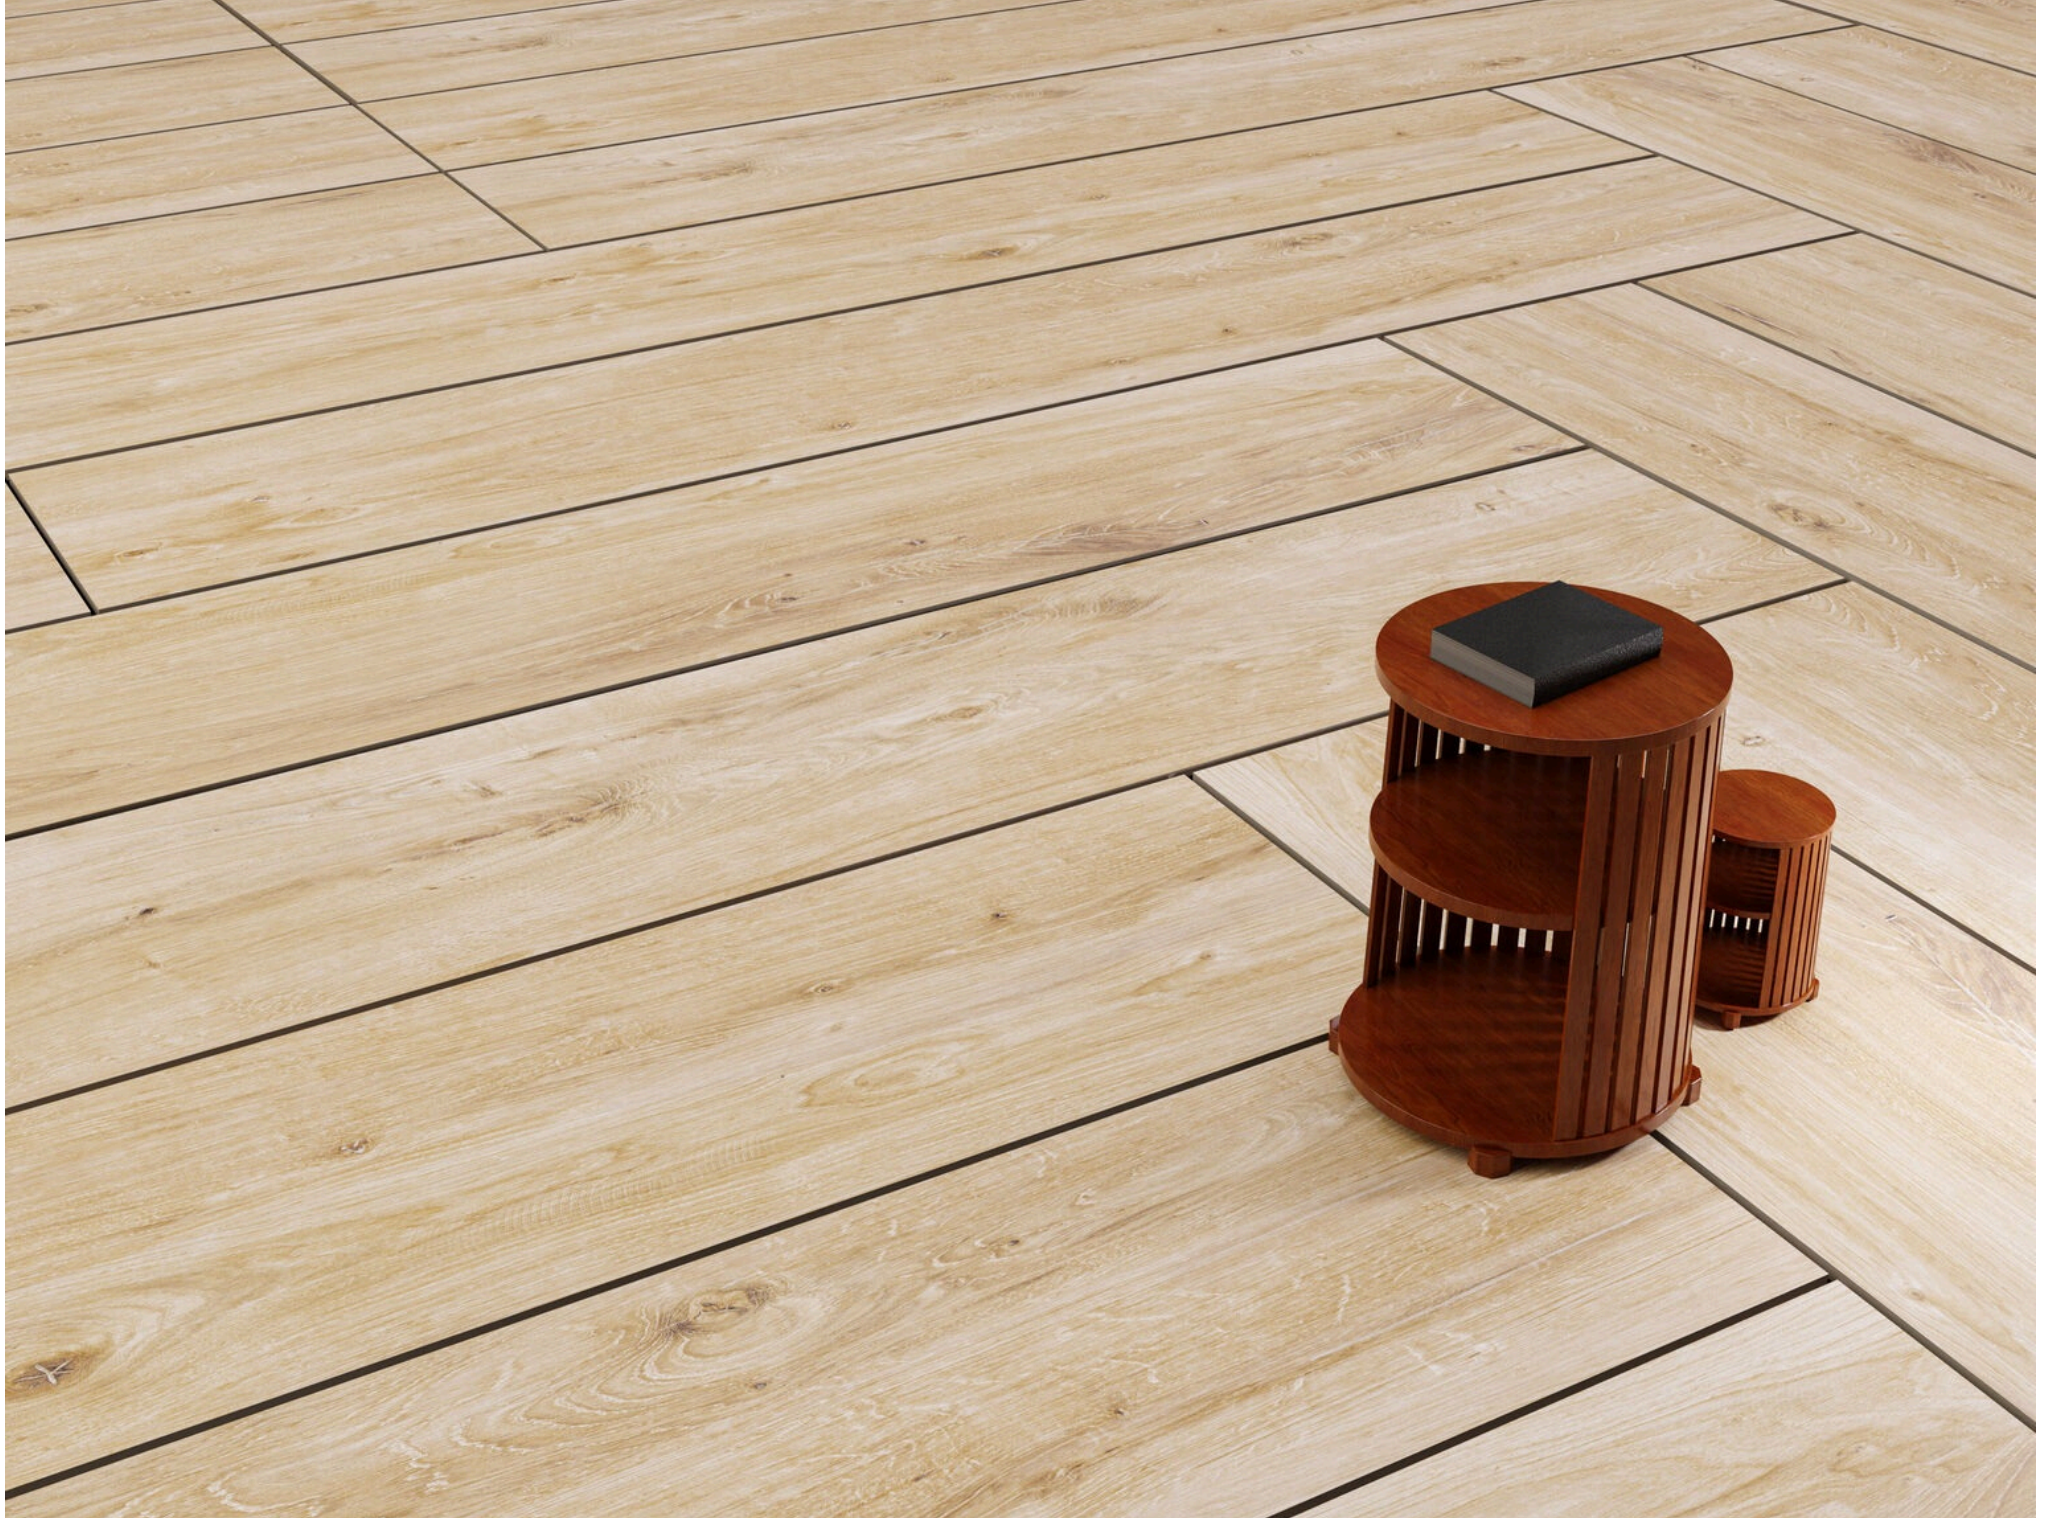

APRICOT BEIGE

APRICOT HONEY

SIZE 200 X 1200 MM | **FINISH** Matt | **THICKNESS** 10.0 MM | **RANDOM** 5