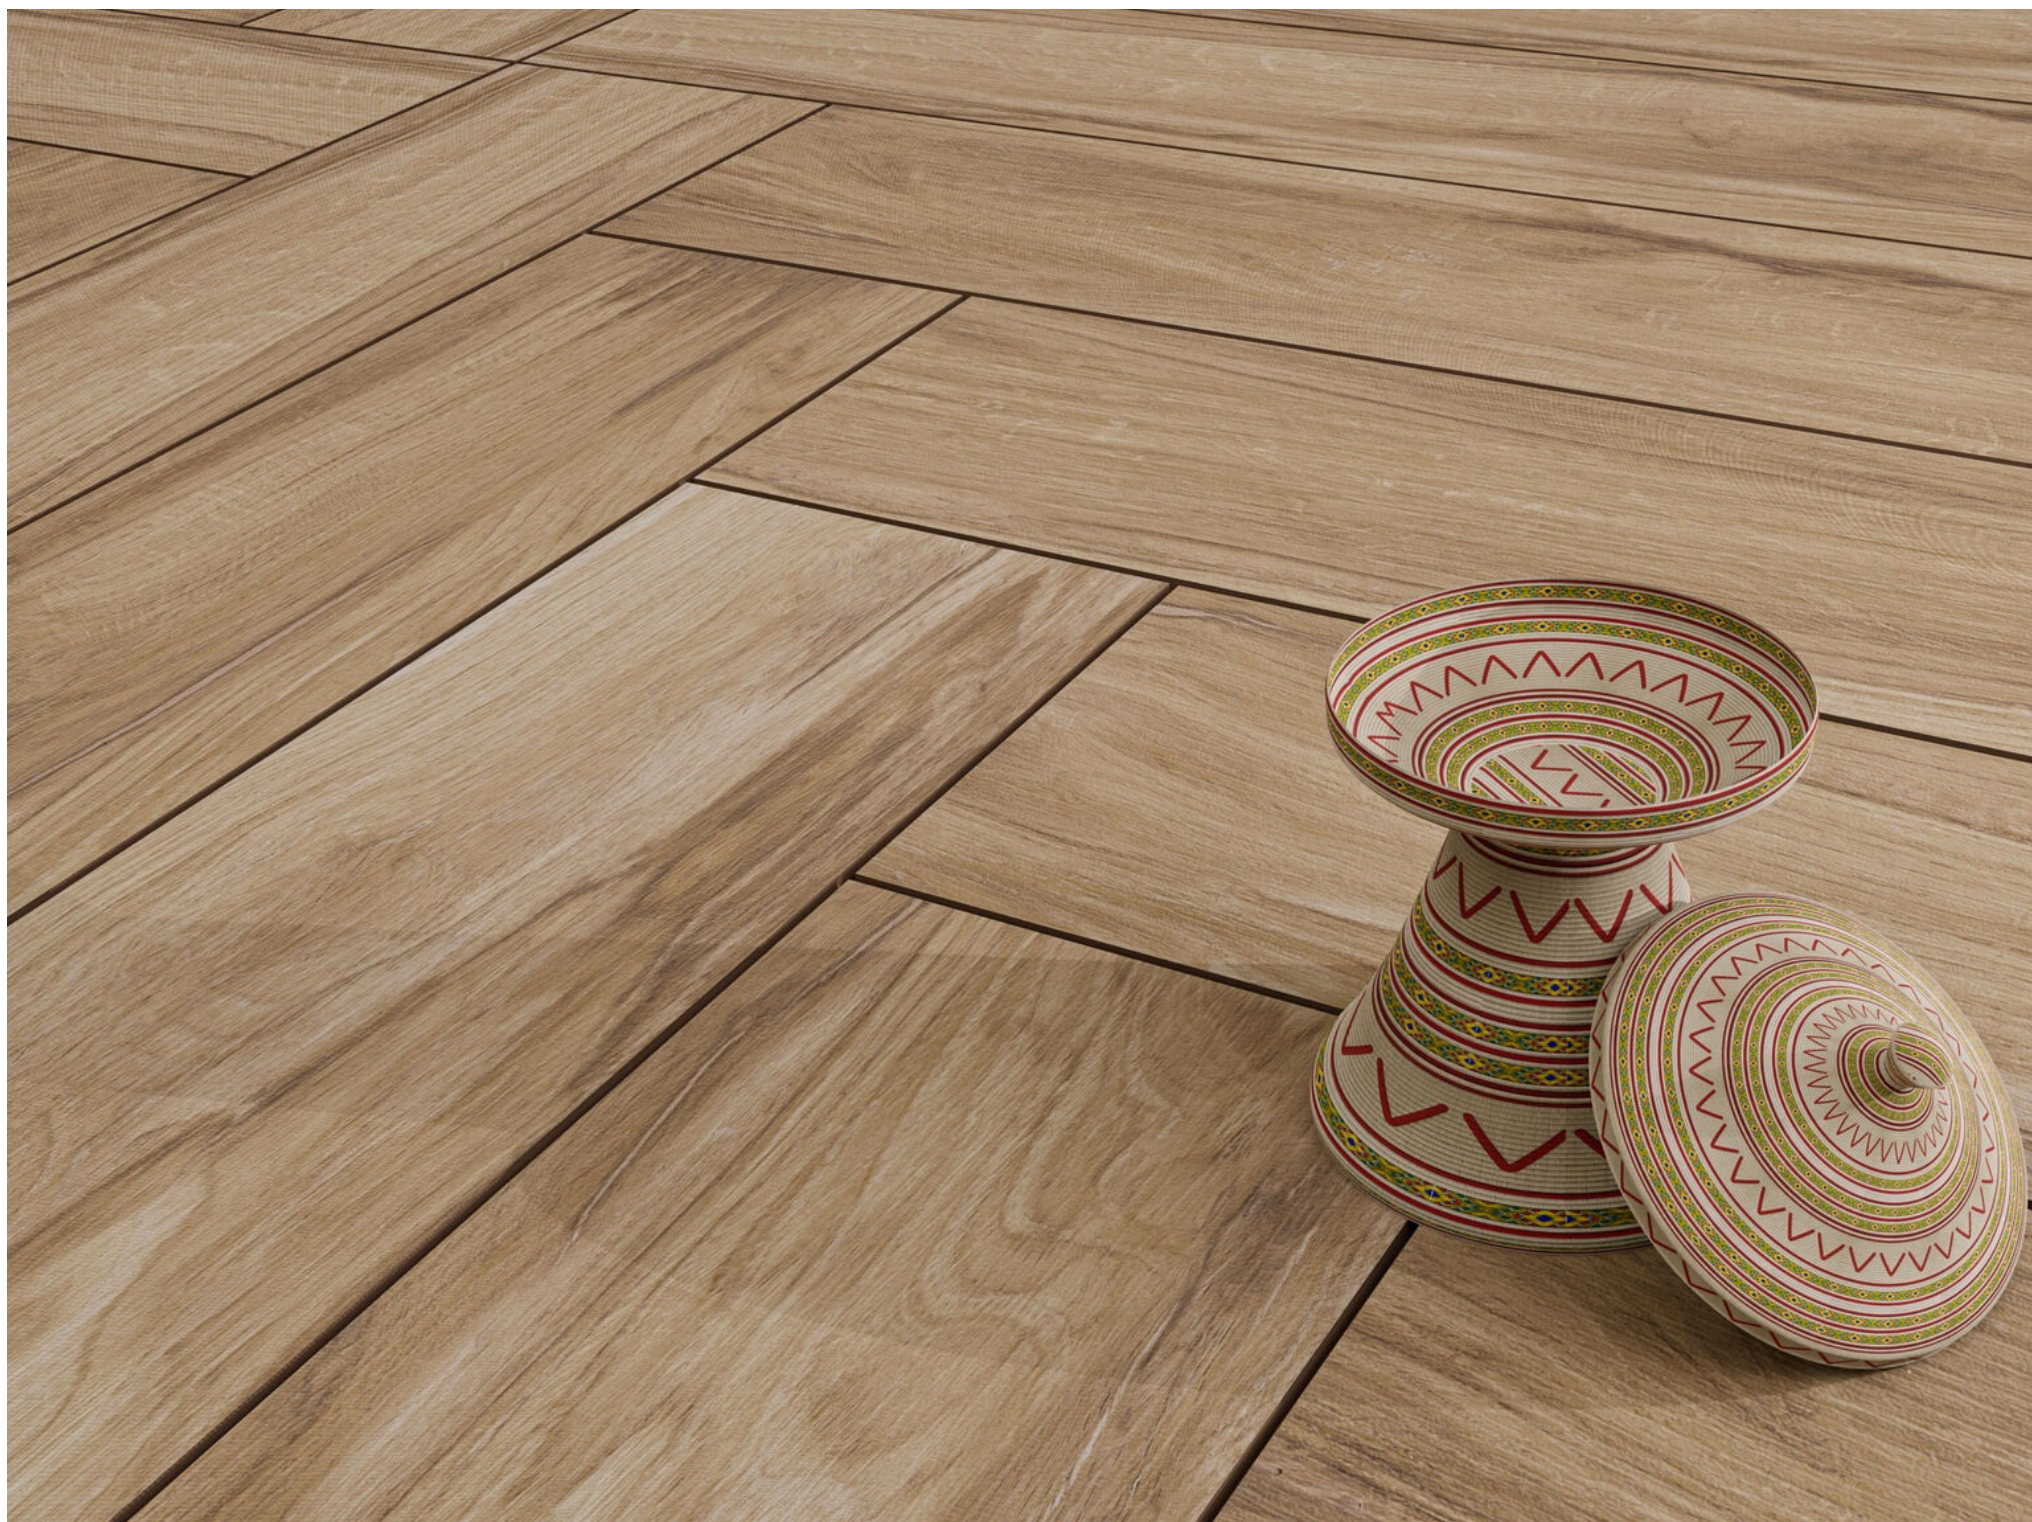

CLARA MIELE

CLARA MIELE

SIZE 200 X 1200 MM | **FINISH** Matt | **THICKNESS** 10.0 MM | **RANDOM** 5