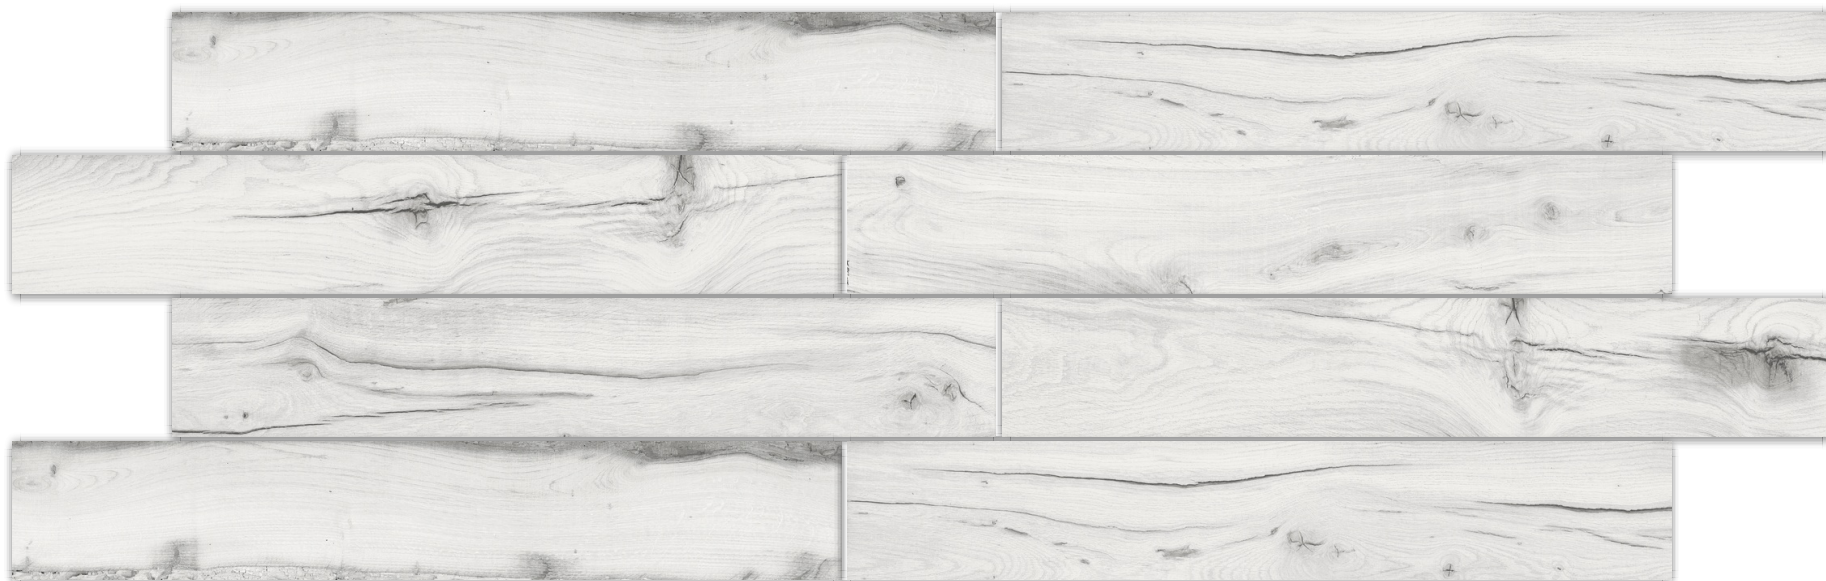

NON-SLIPPING

ACID PROOF

WEAR RESISTING

FROST FREE