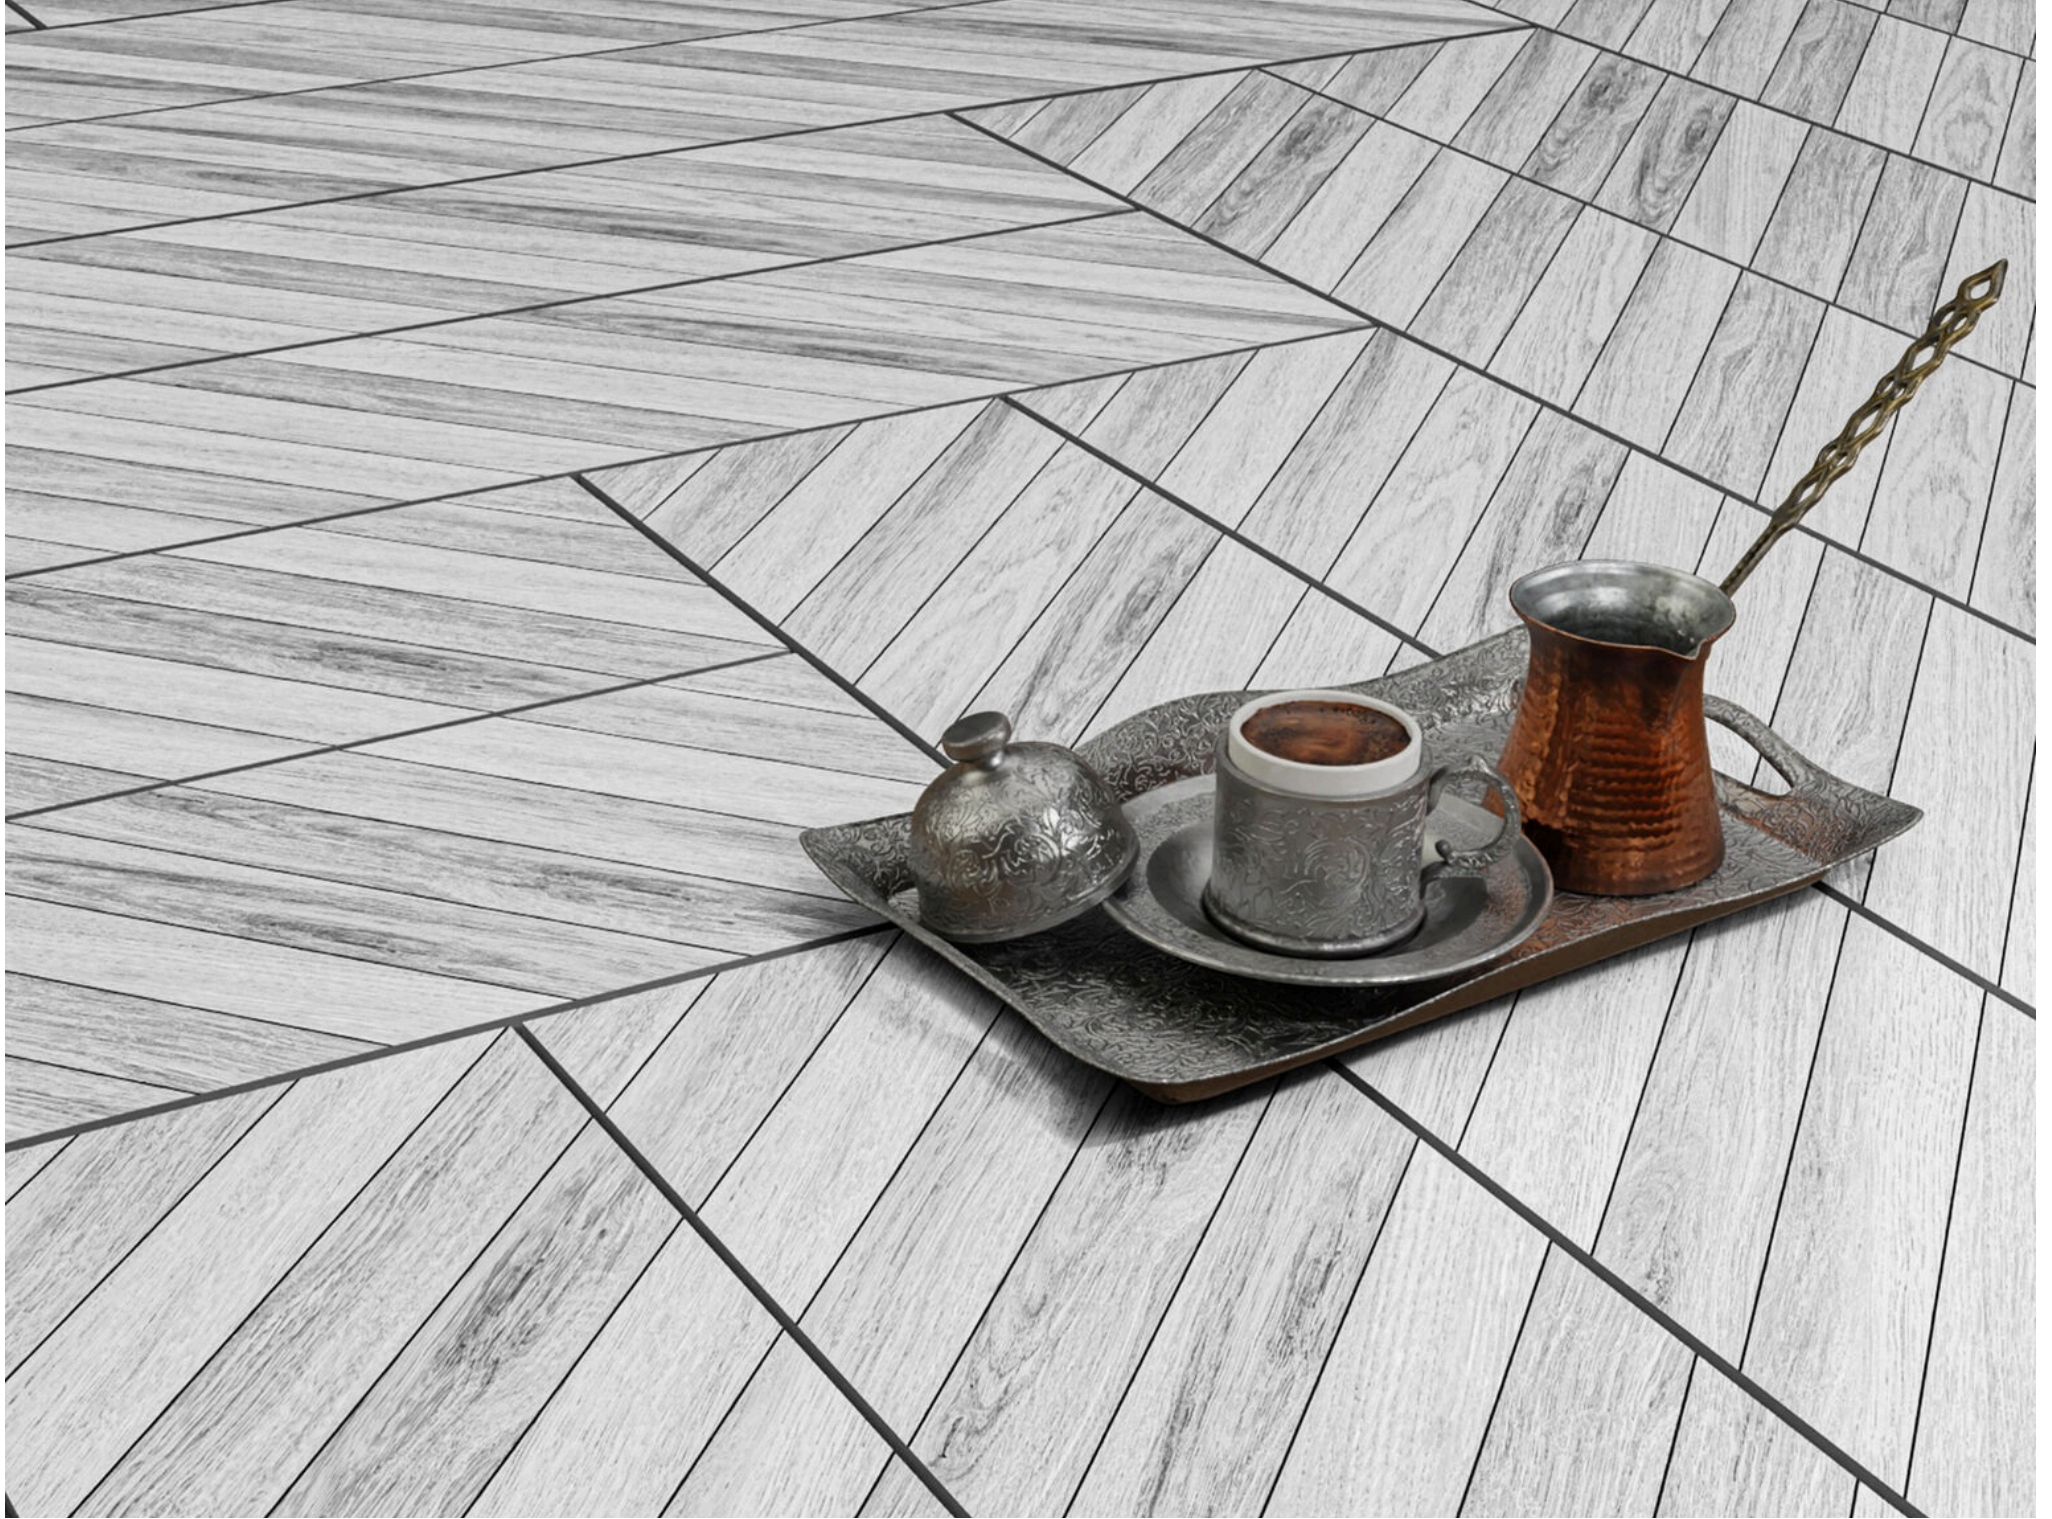

CHEVON WOOD CHOCO

SIZE 200 X 1200 MM | **FINISH** Matt | **THICKNESS** 10.0 MM | **RANDOM** 3

NON-SLIPPING

ACID PROOF

WEAR RESISTING

FROST FREE

CHEVON WOOD WHITE

CHEVON WOOD WHITE