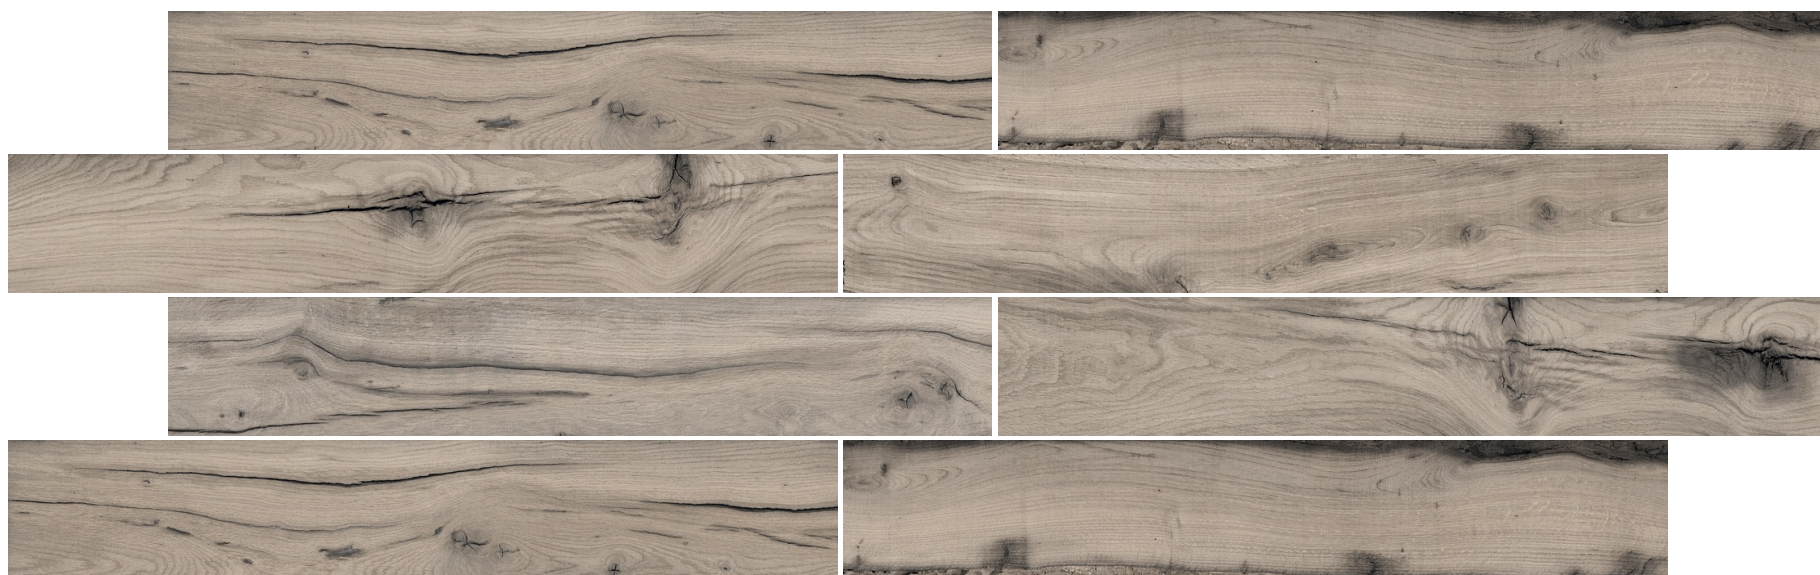

NON-SLIPPING

ACID PROOF

WEAR RESISTING

FROST FREE

CYPRESS GRIGIO

SIZE 200 X 1200 MM | **FINISH** Matt | **THICKNESS** 10.0 MM | **RANDOM** 8

NON-SLIPPING

ACID PROOF