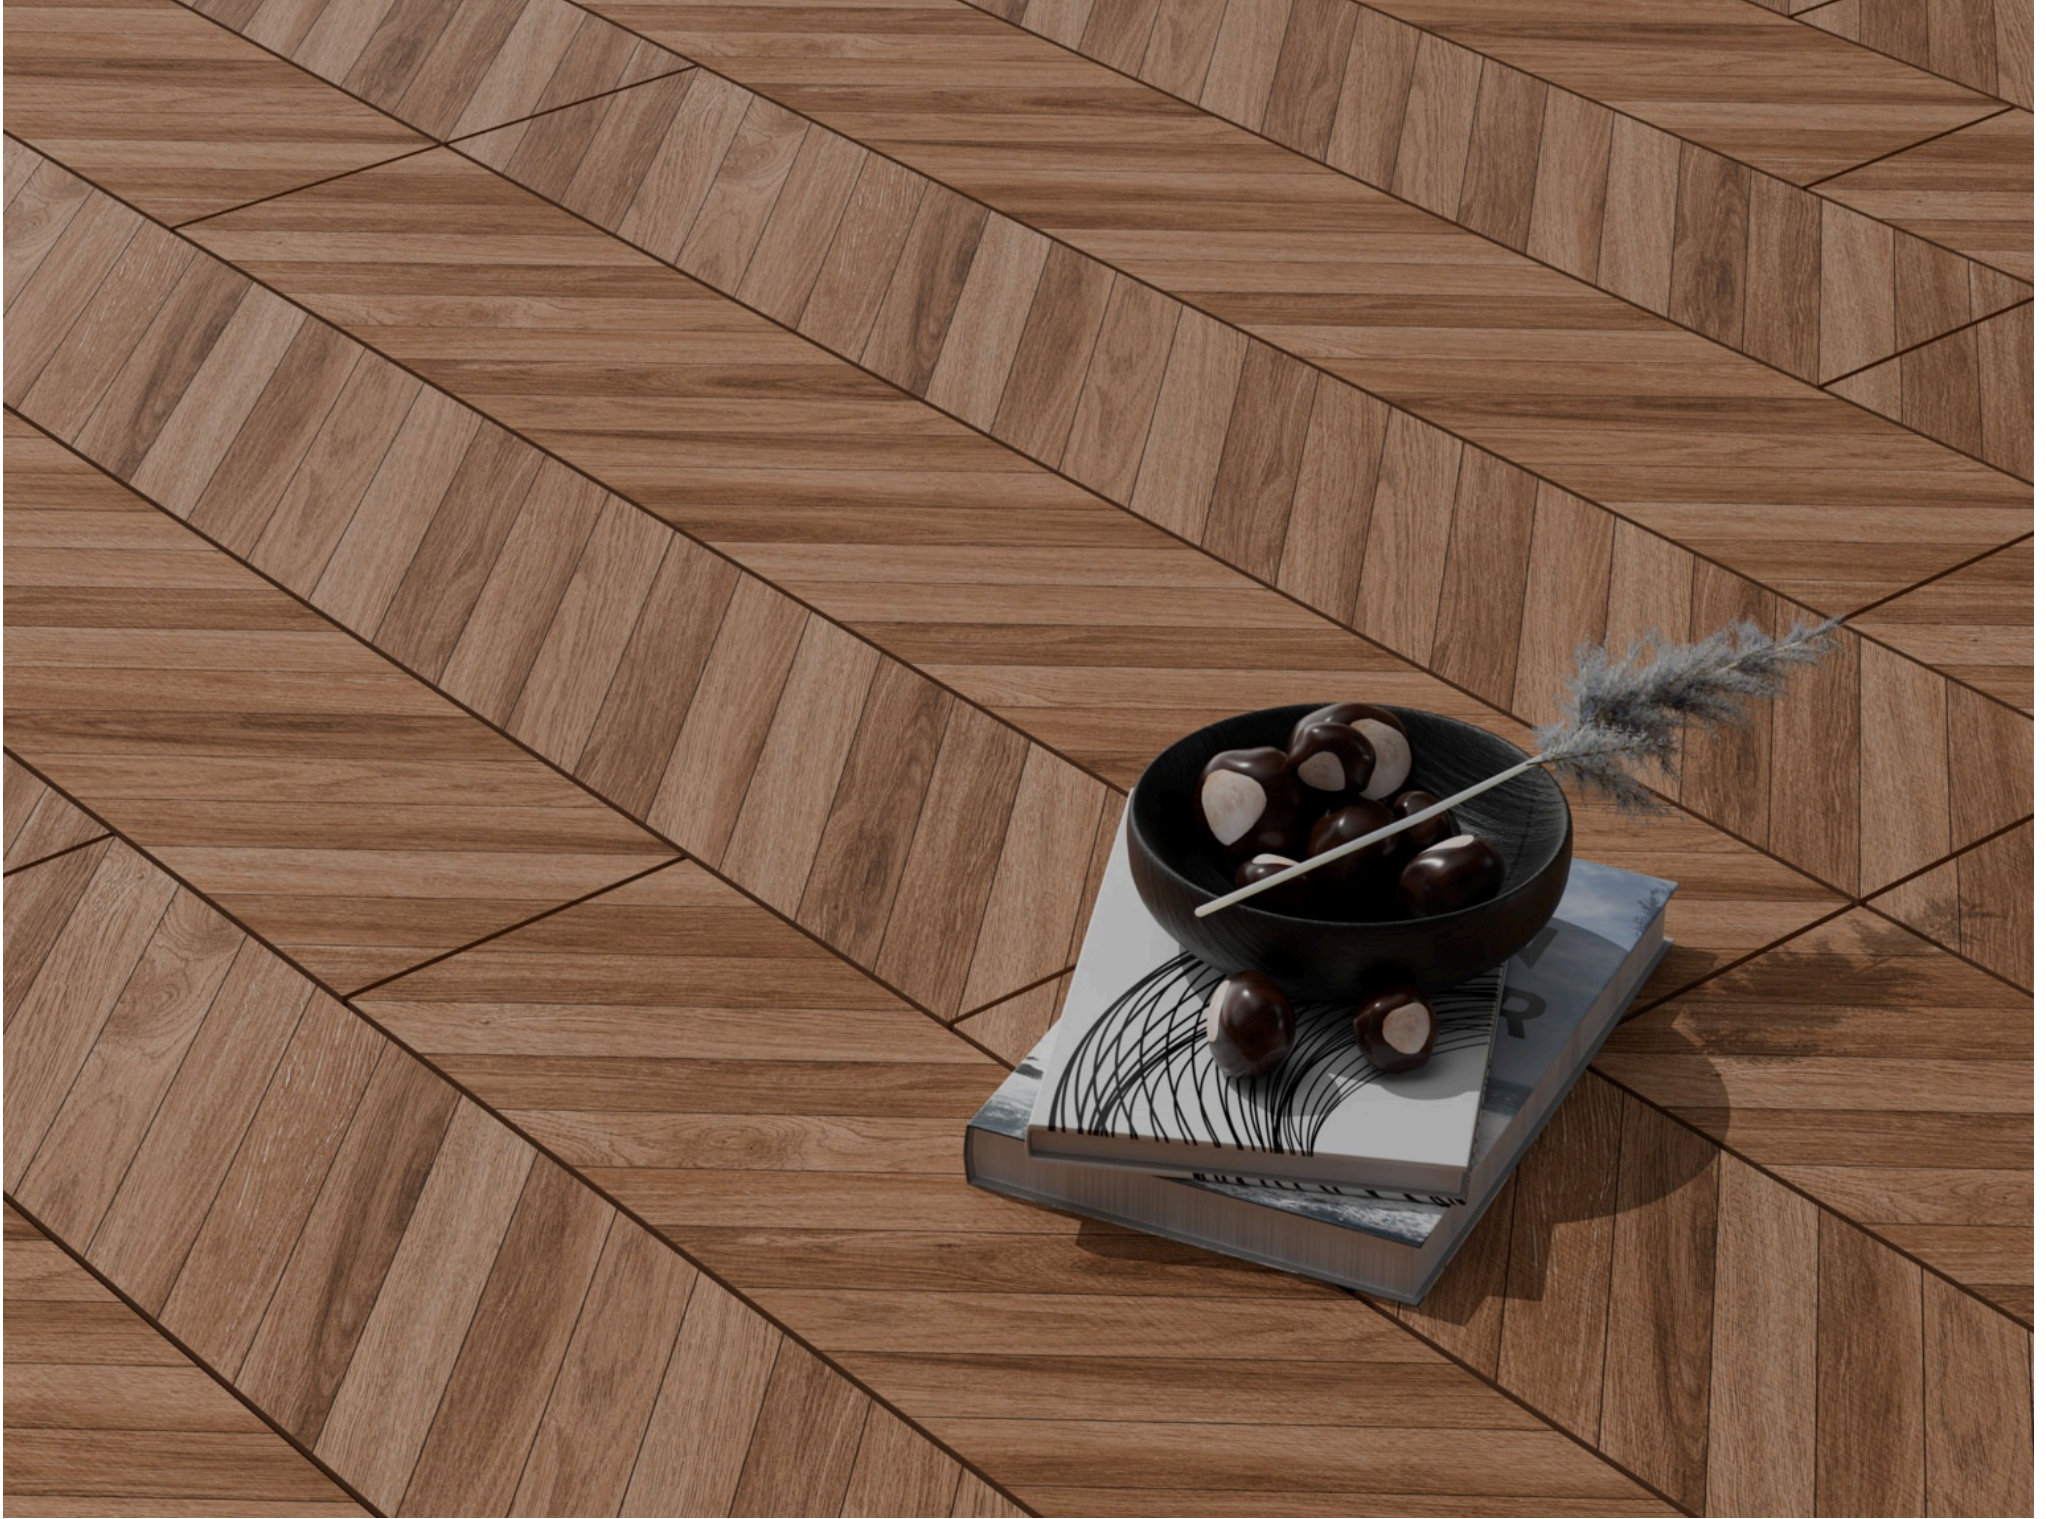

CHEVON WOOD CHERRY

CHEVON WOOD GOLD

SIZE 200 X 1200 MM | **FINISH** Matt | **THICKNESS** 10.0 MM | **RANDOM** 3