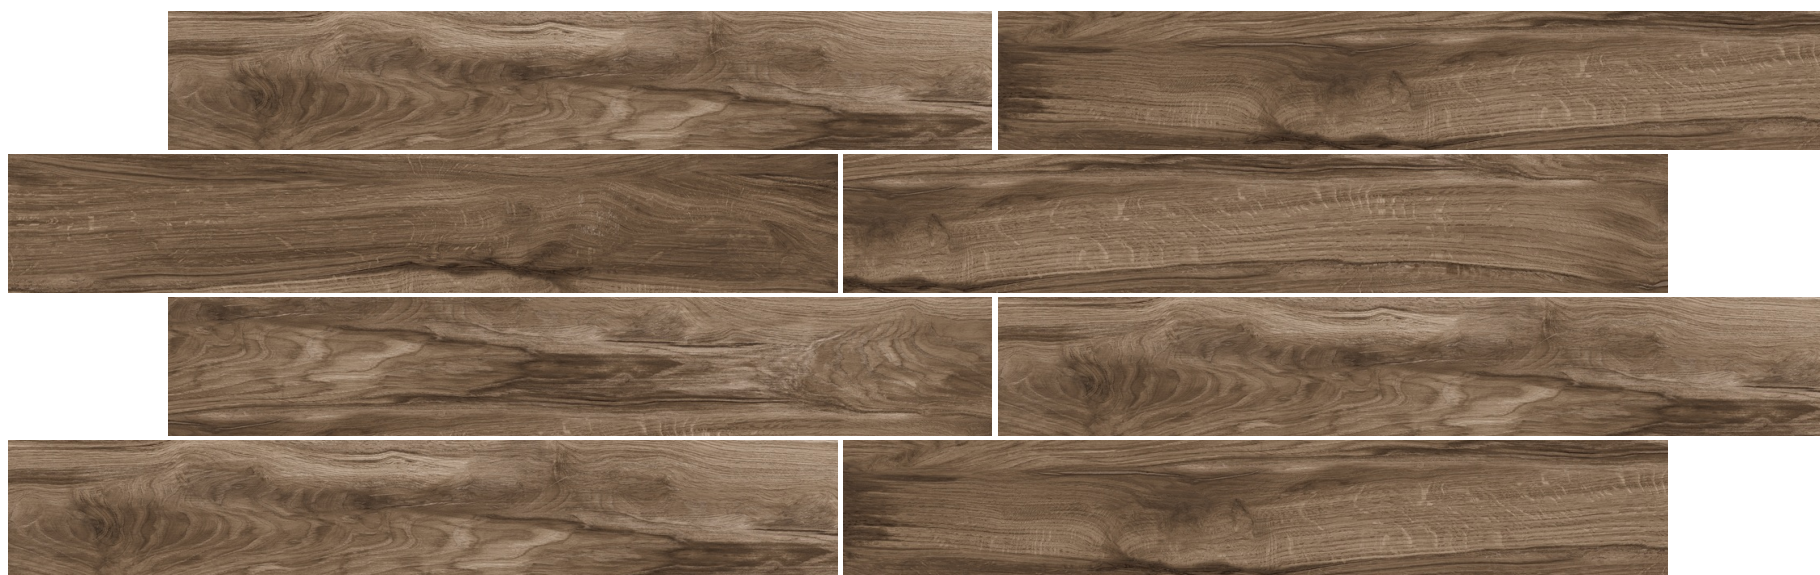

CLARA CHOCO

SIZE 200 X 1200 MM | **FINISH** Matt | **THICKNESS** 10.0 MM | **RANDOM** 5

NON-SLIPPING

ACID PROOF

WEAR RESISTING

FROST FREE