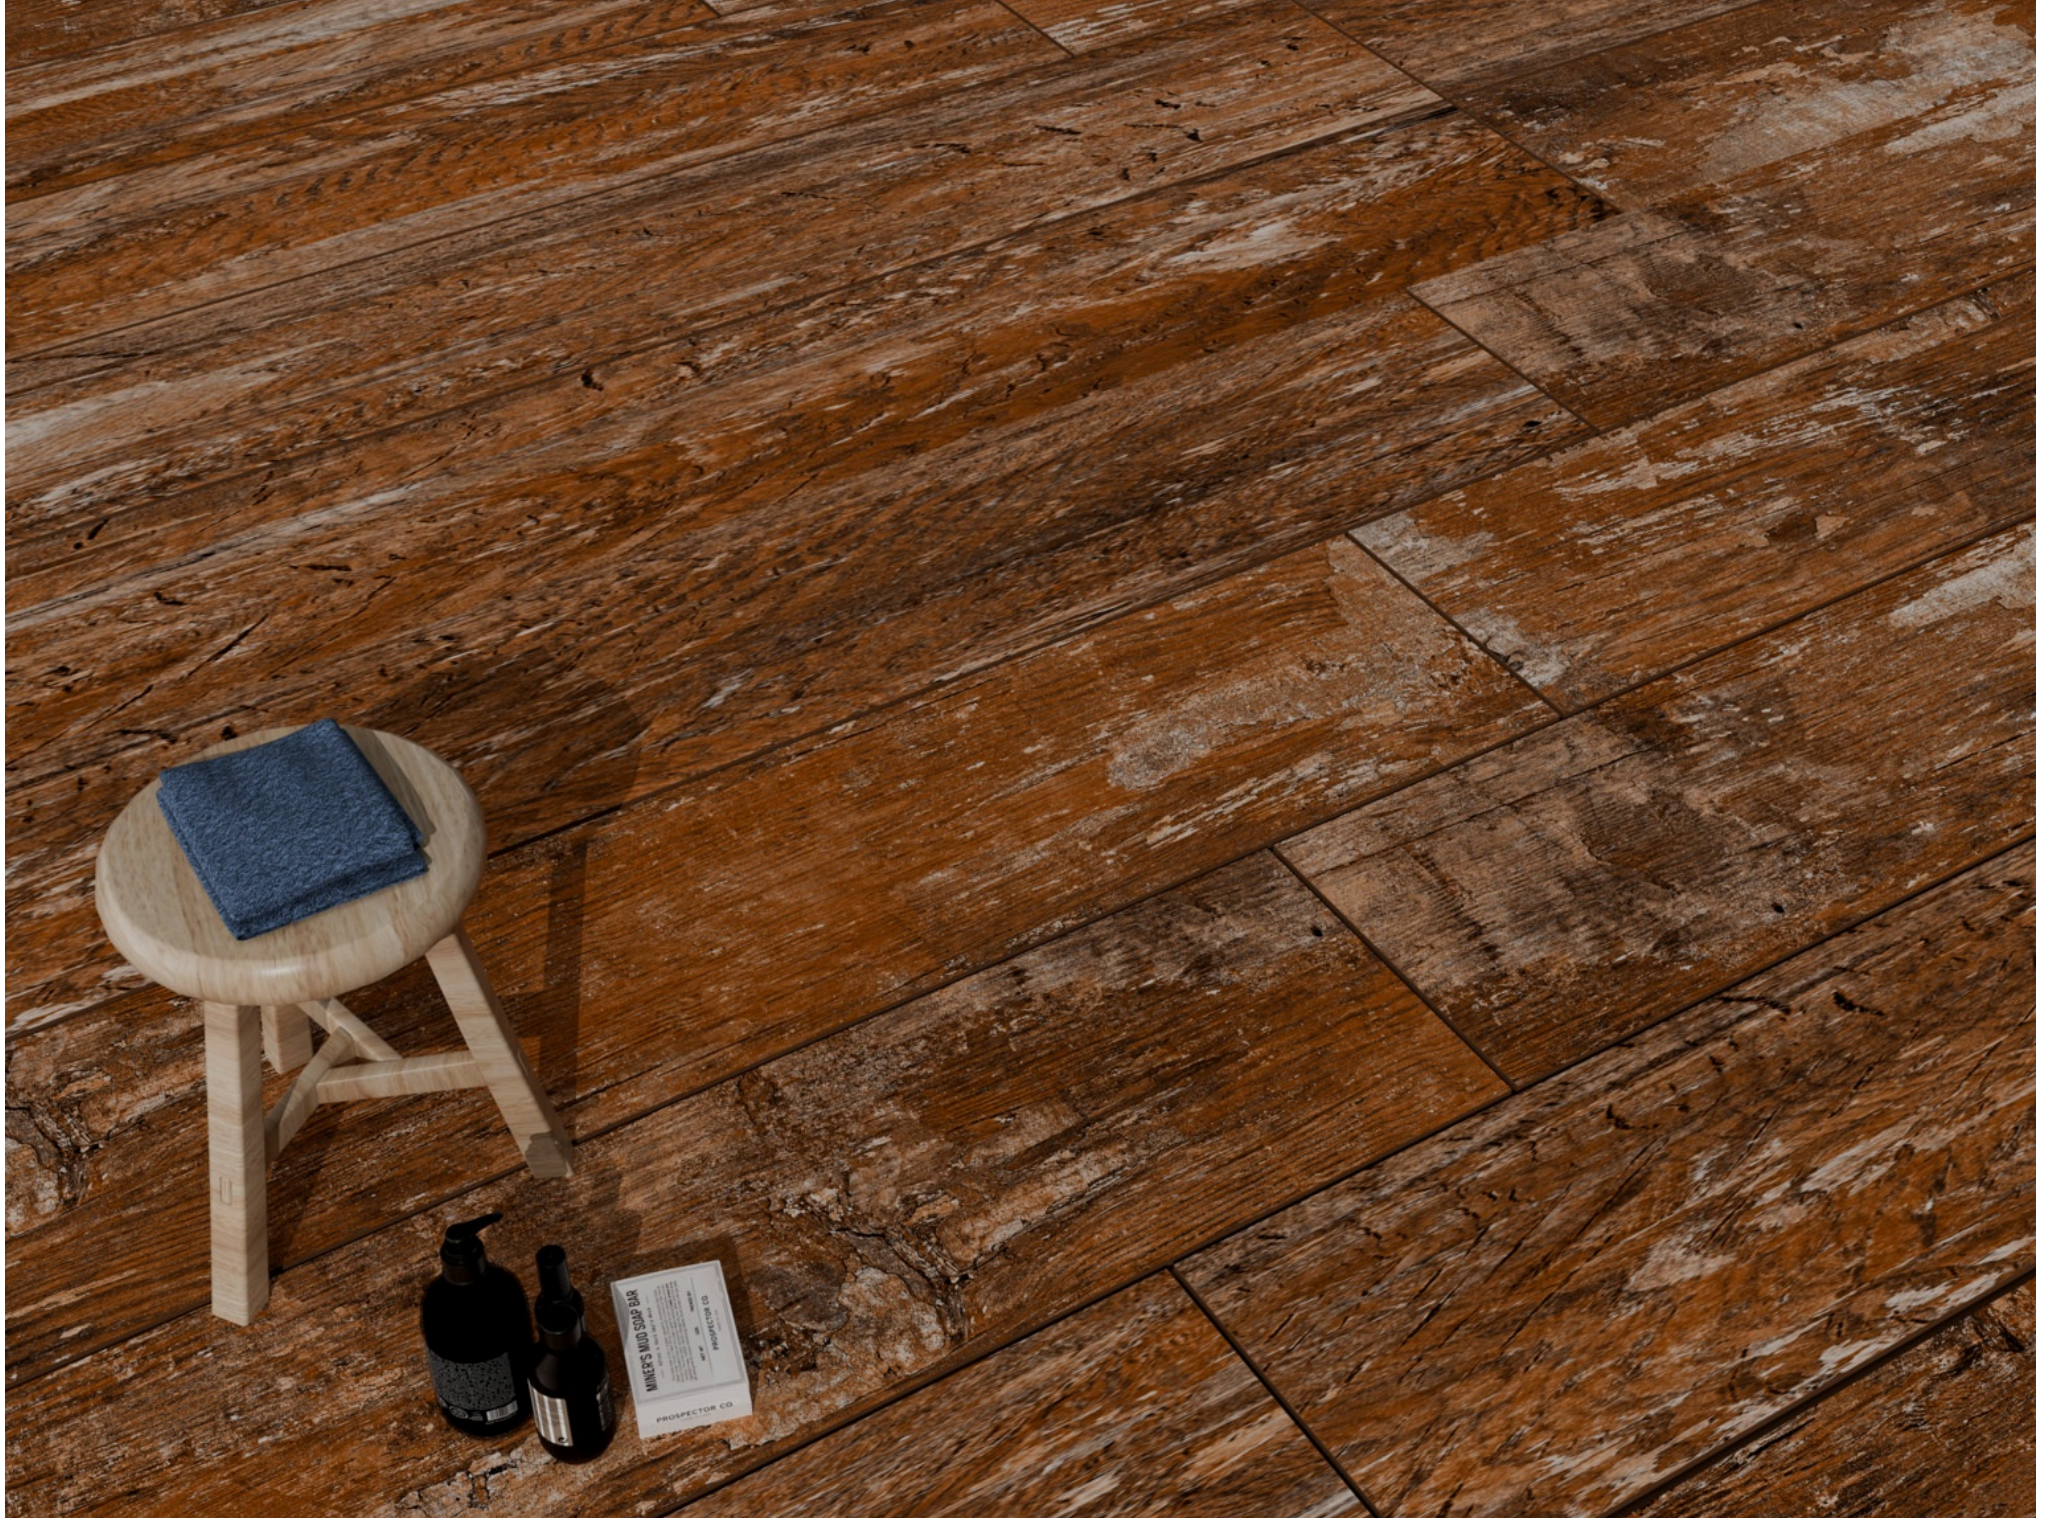

NON-SLIPPING

ACID PROOF

WEAR RESISTING

FROST FREE

BARKWOOD BROWN

BARKWOOD BROWN

SIZE 200 X 1200 MM | **FINISH** Matt | **THICKNESS** 10.0 MM | **RANDOM** 10

NON-SLIPPING