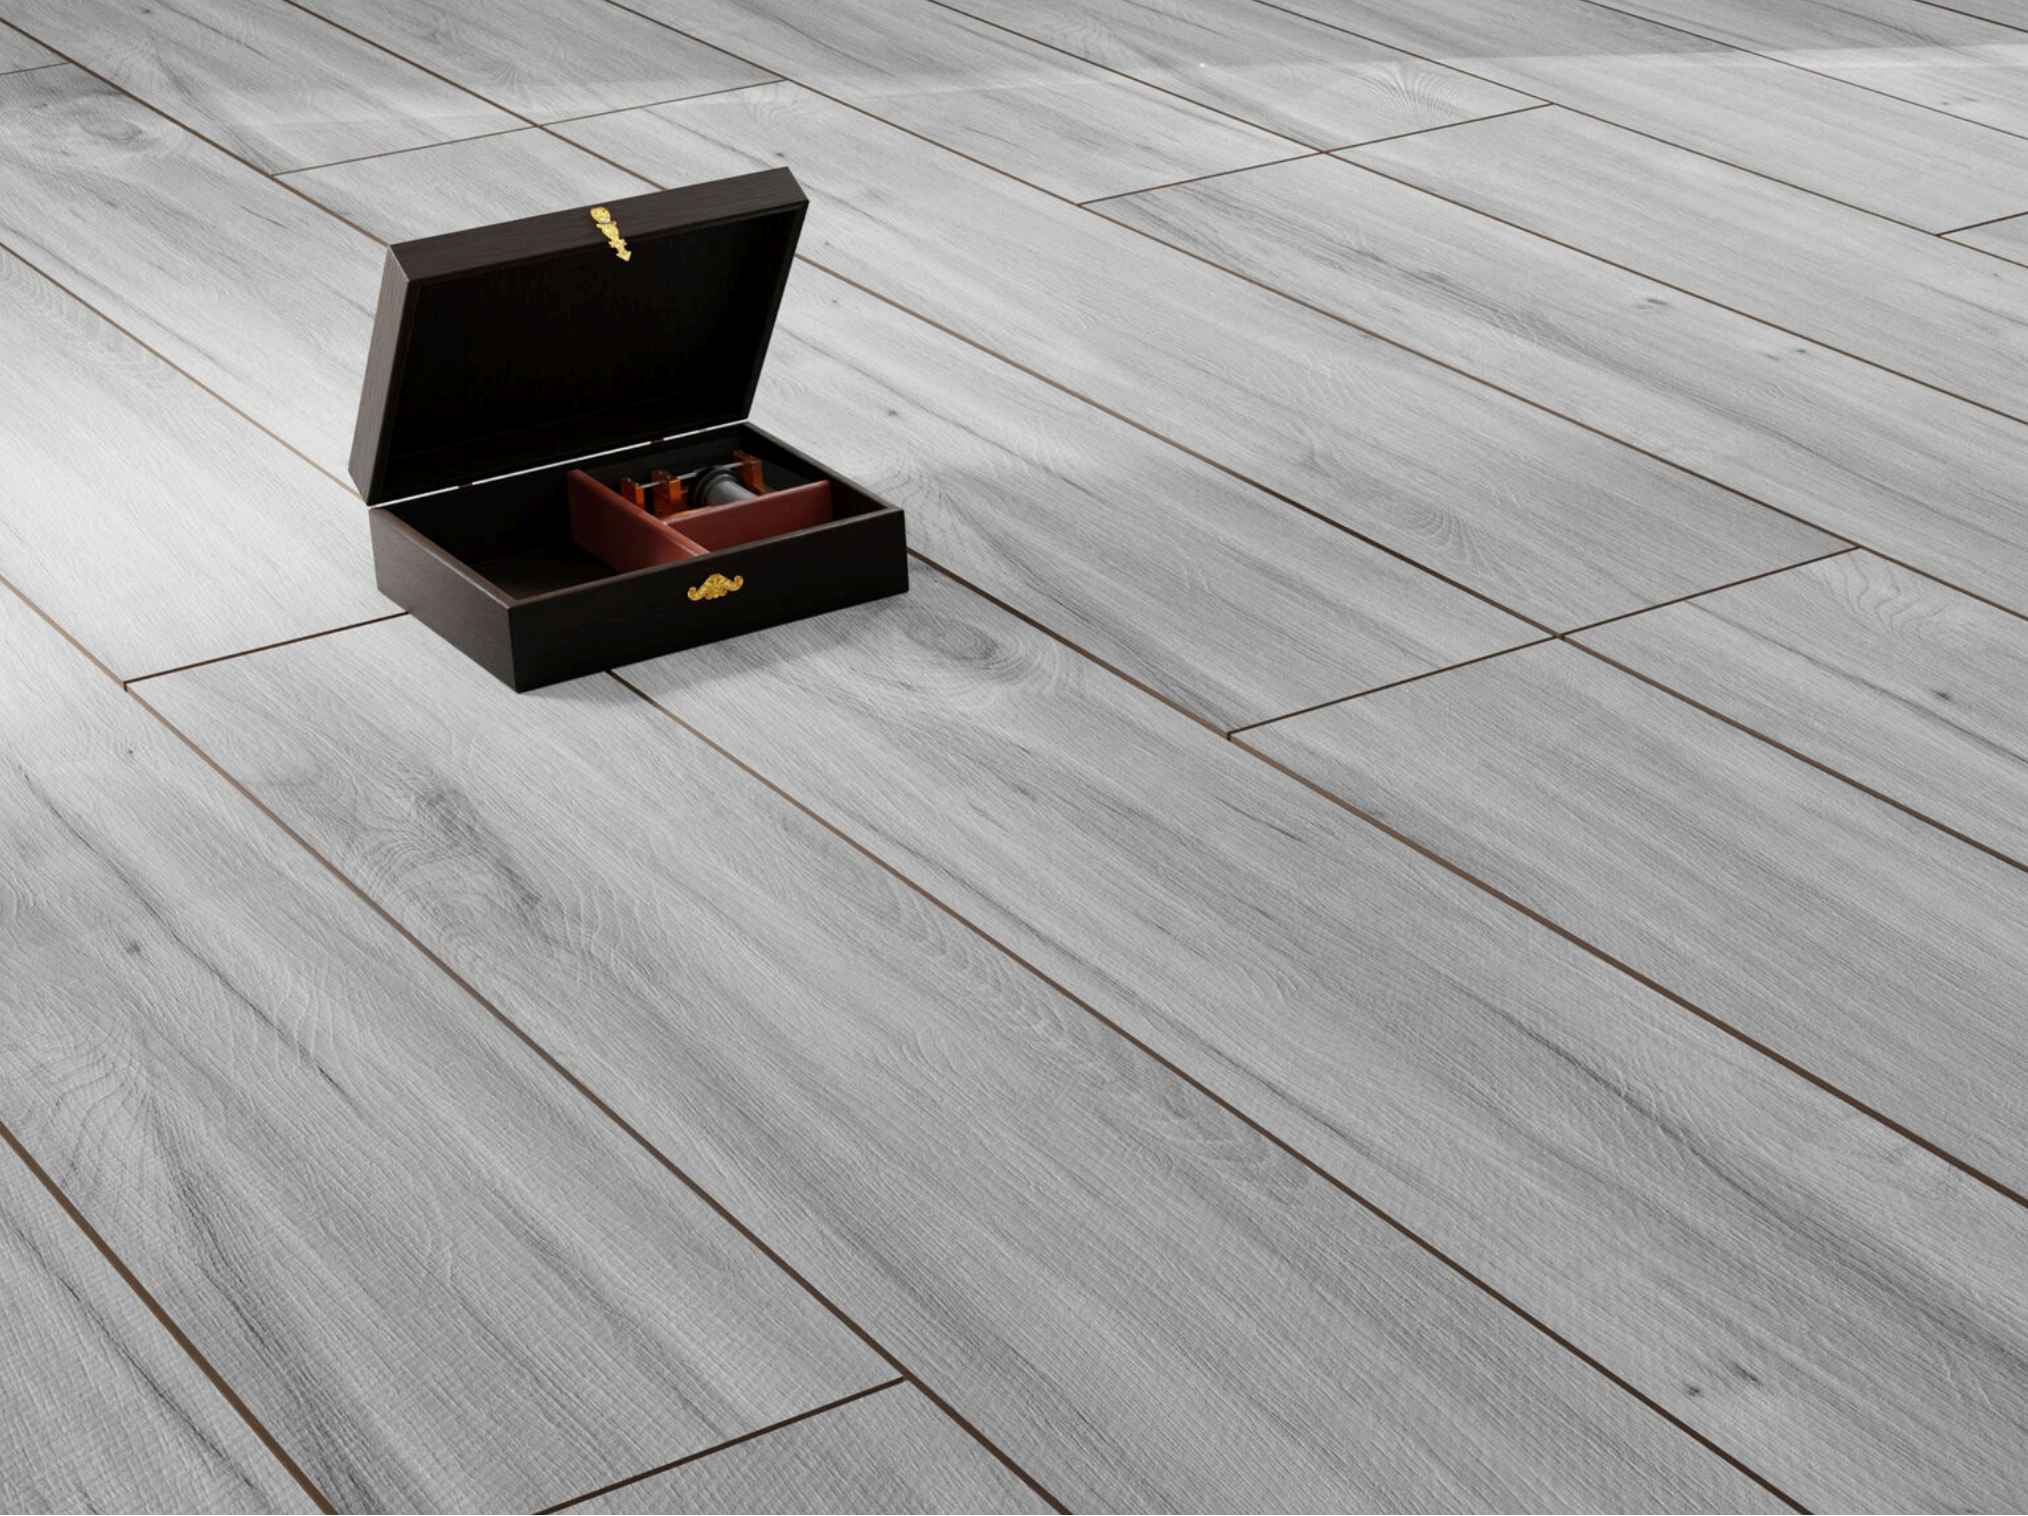

BRICH GREY

NON-SLIPPING

ACID PROOF

WEAR RESISTING

FROST FREE