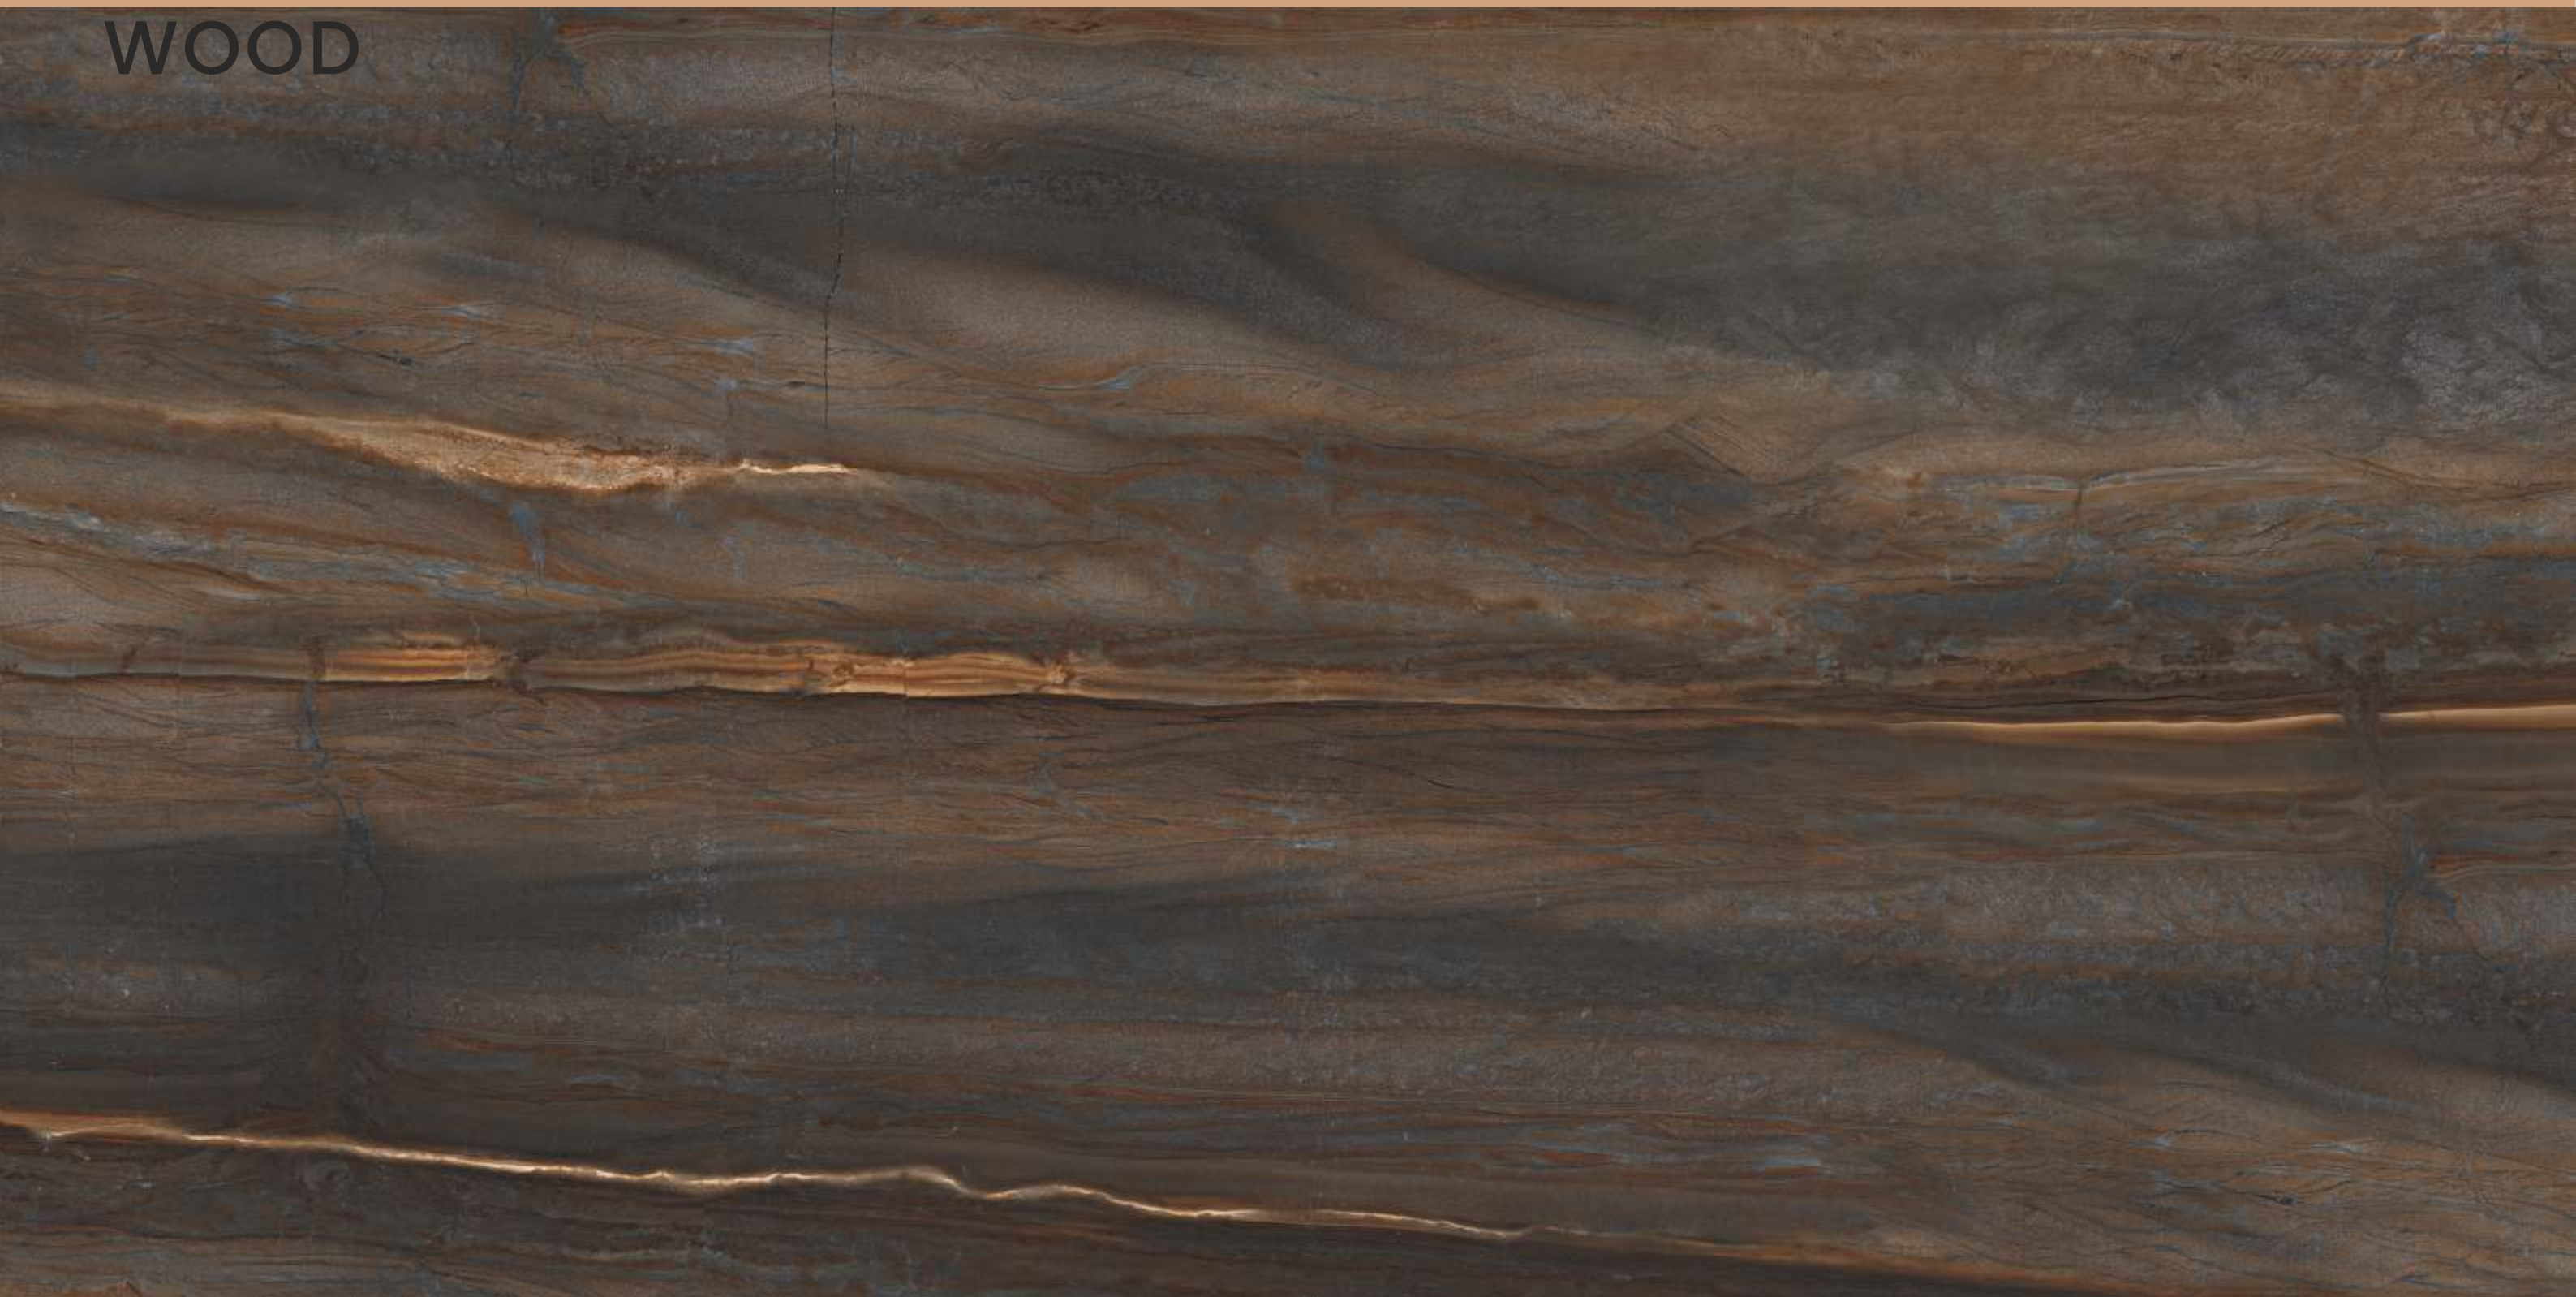

FOREST GREY

**FOREST
IVORY**

FOREST IVORY

SIZE
600x
1200MM

Series
WOOD

Random
05

FOREST IVORY

LEGNO
WOOD