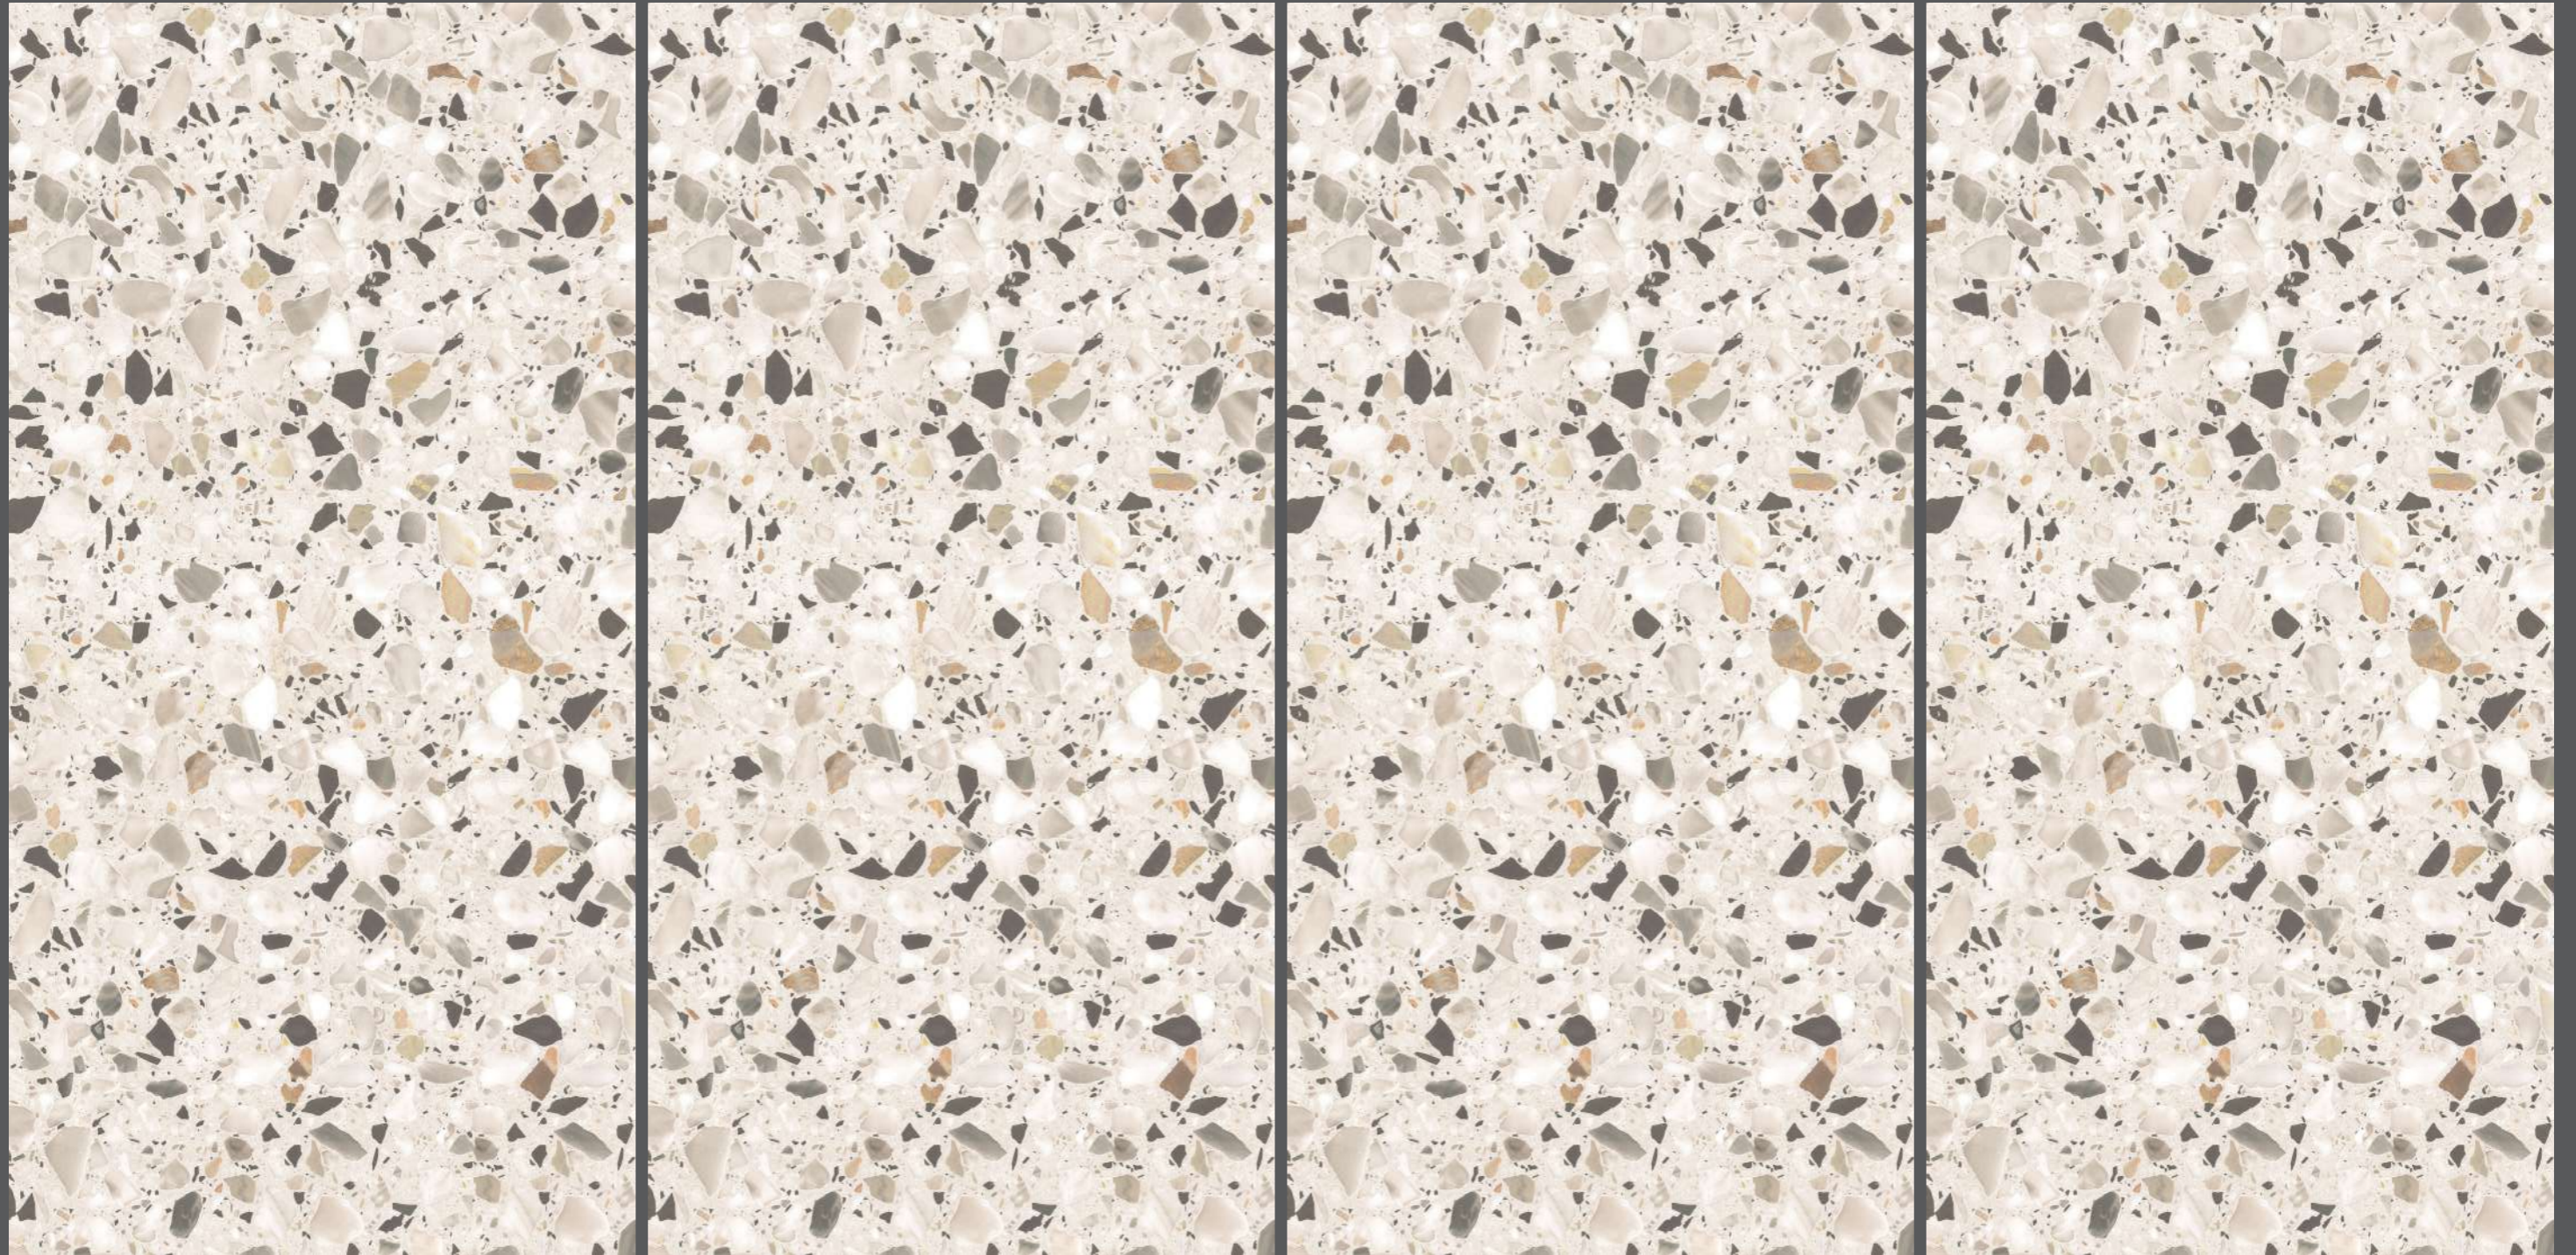

TZ 2020

SIZE
600x
1200MM

Series
GLOSSY

Random
01