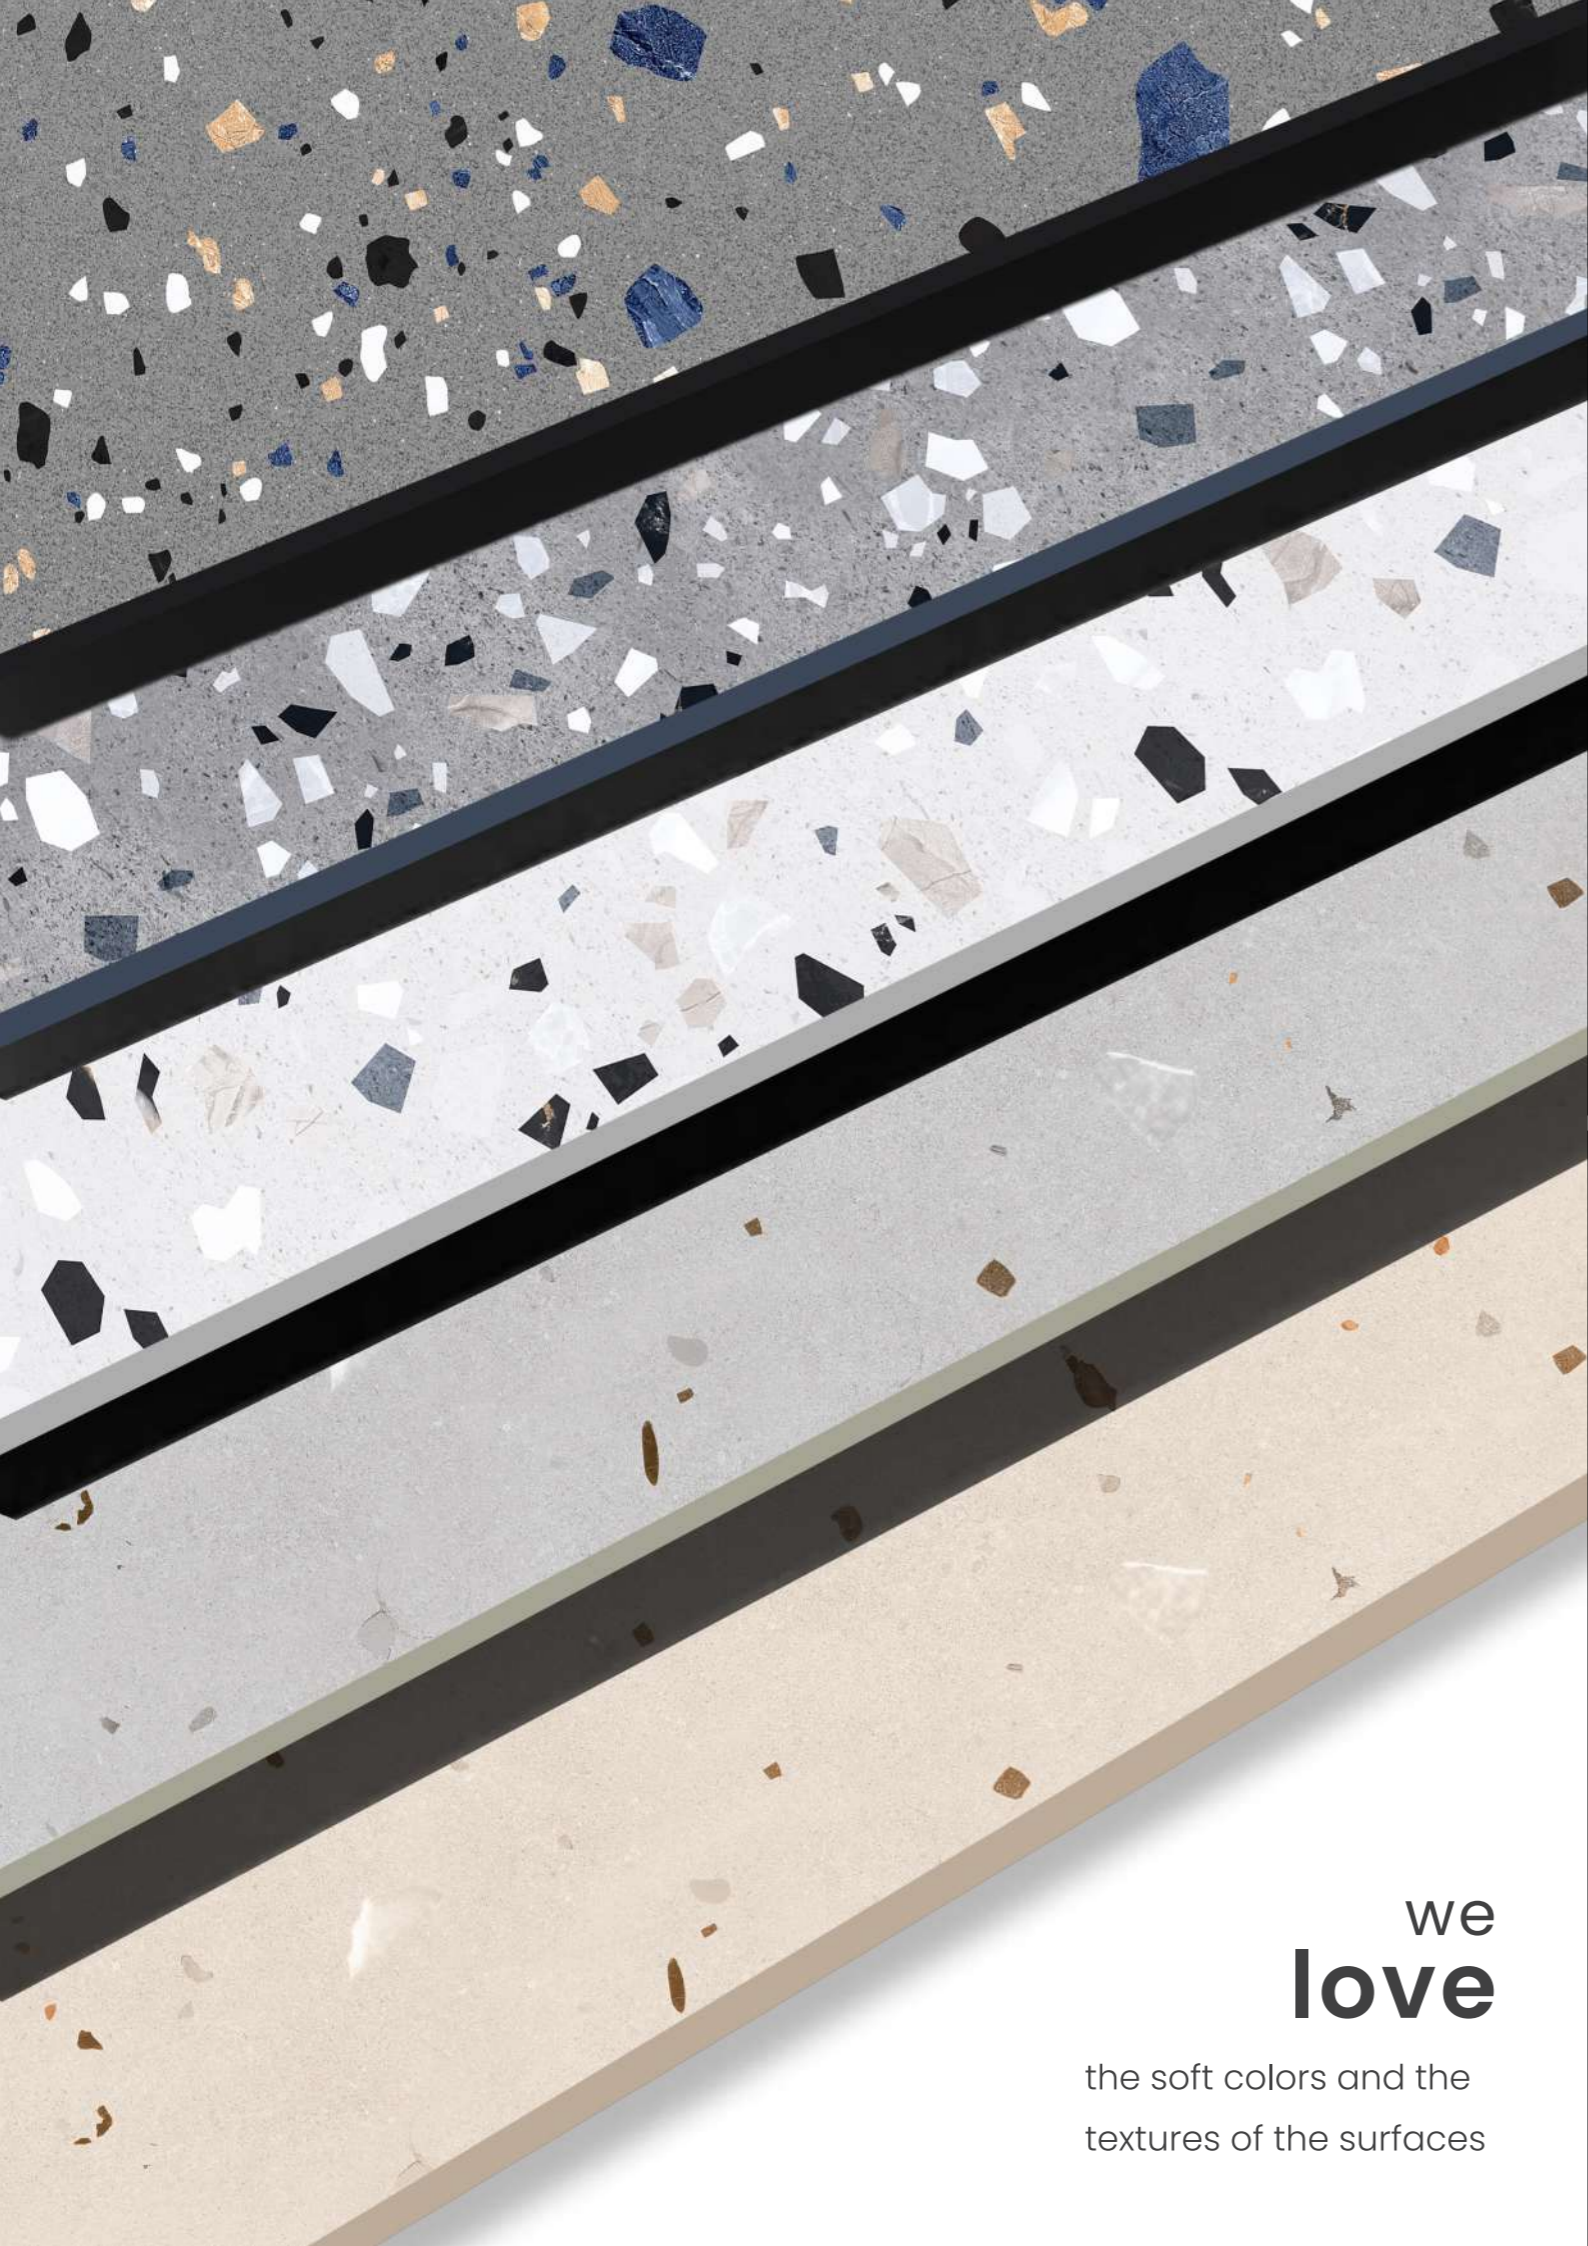

soft
surfaces

welcome the slow passage of time
and moments of intense vitality

we
love

the soft colors and the
textures of the surfaces

TERAZZO
SERIES

GVT & PGVT
600X1200MM

High
Strength

Eco
Friendly