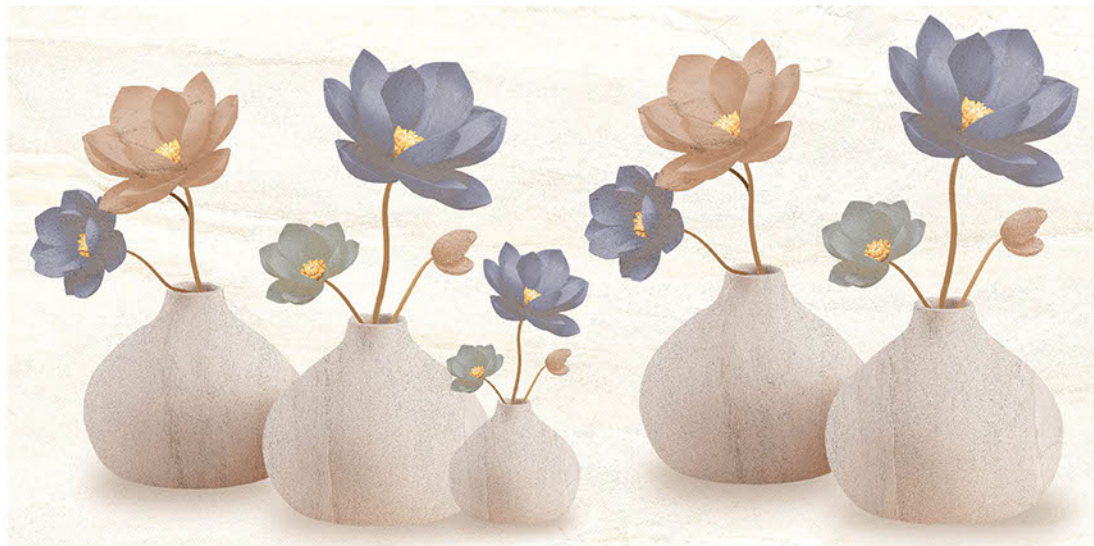

**GLOSSY
FINISH**

600
X
300
mm

DESIGN NO. :- 1614

HL6