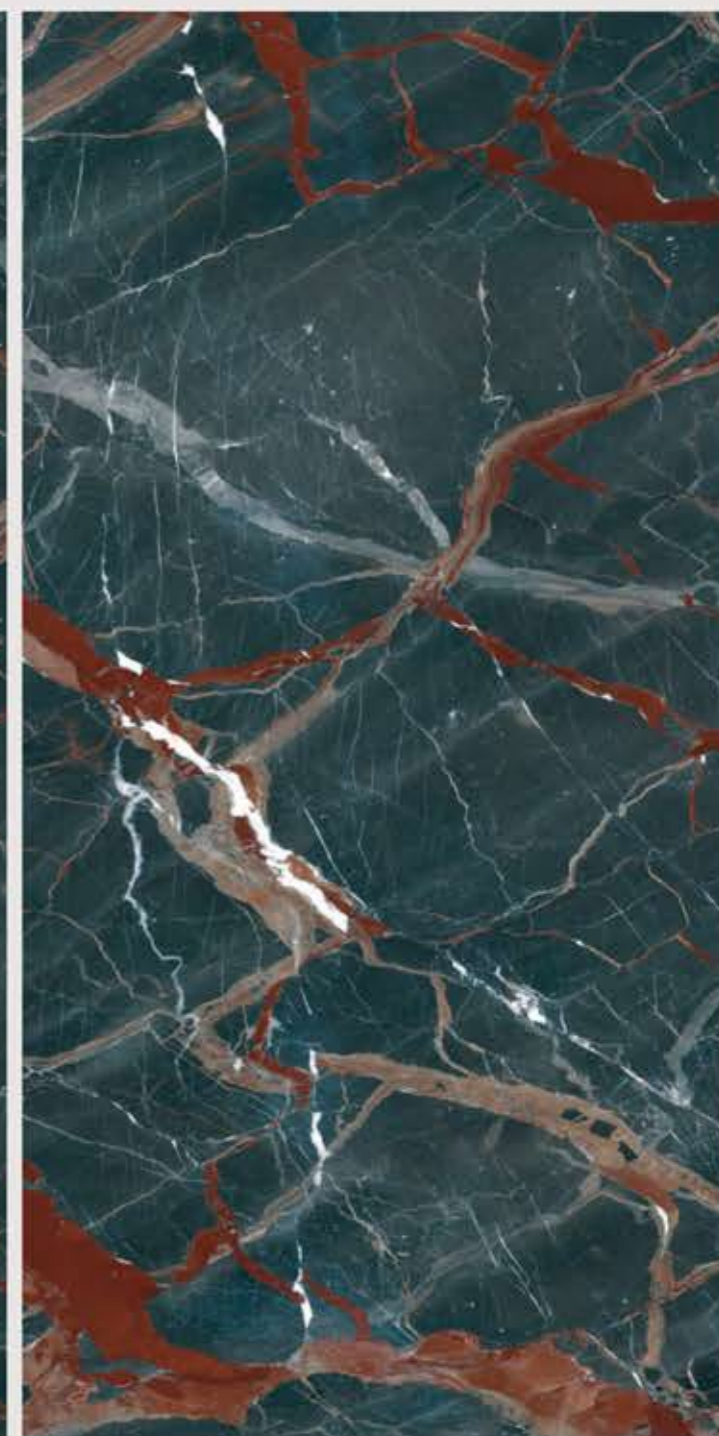

JAZZ 5019 GREEN

SIZE
600x
1200MM

Series
HIGH GLOSSY

Random
05