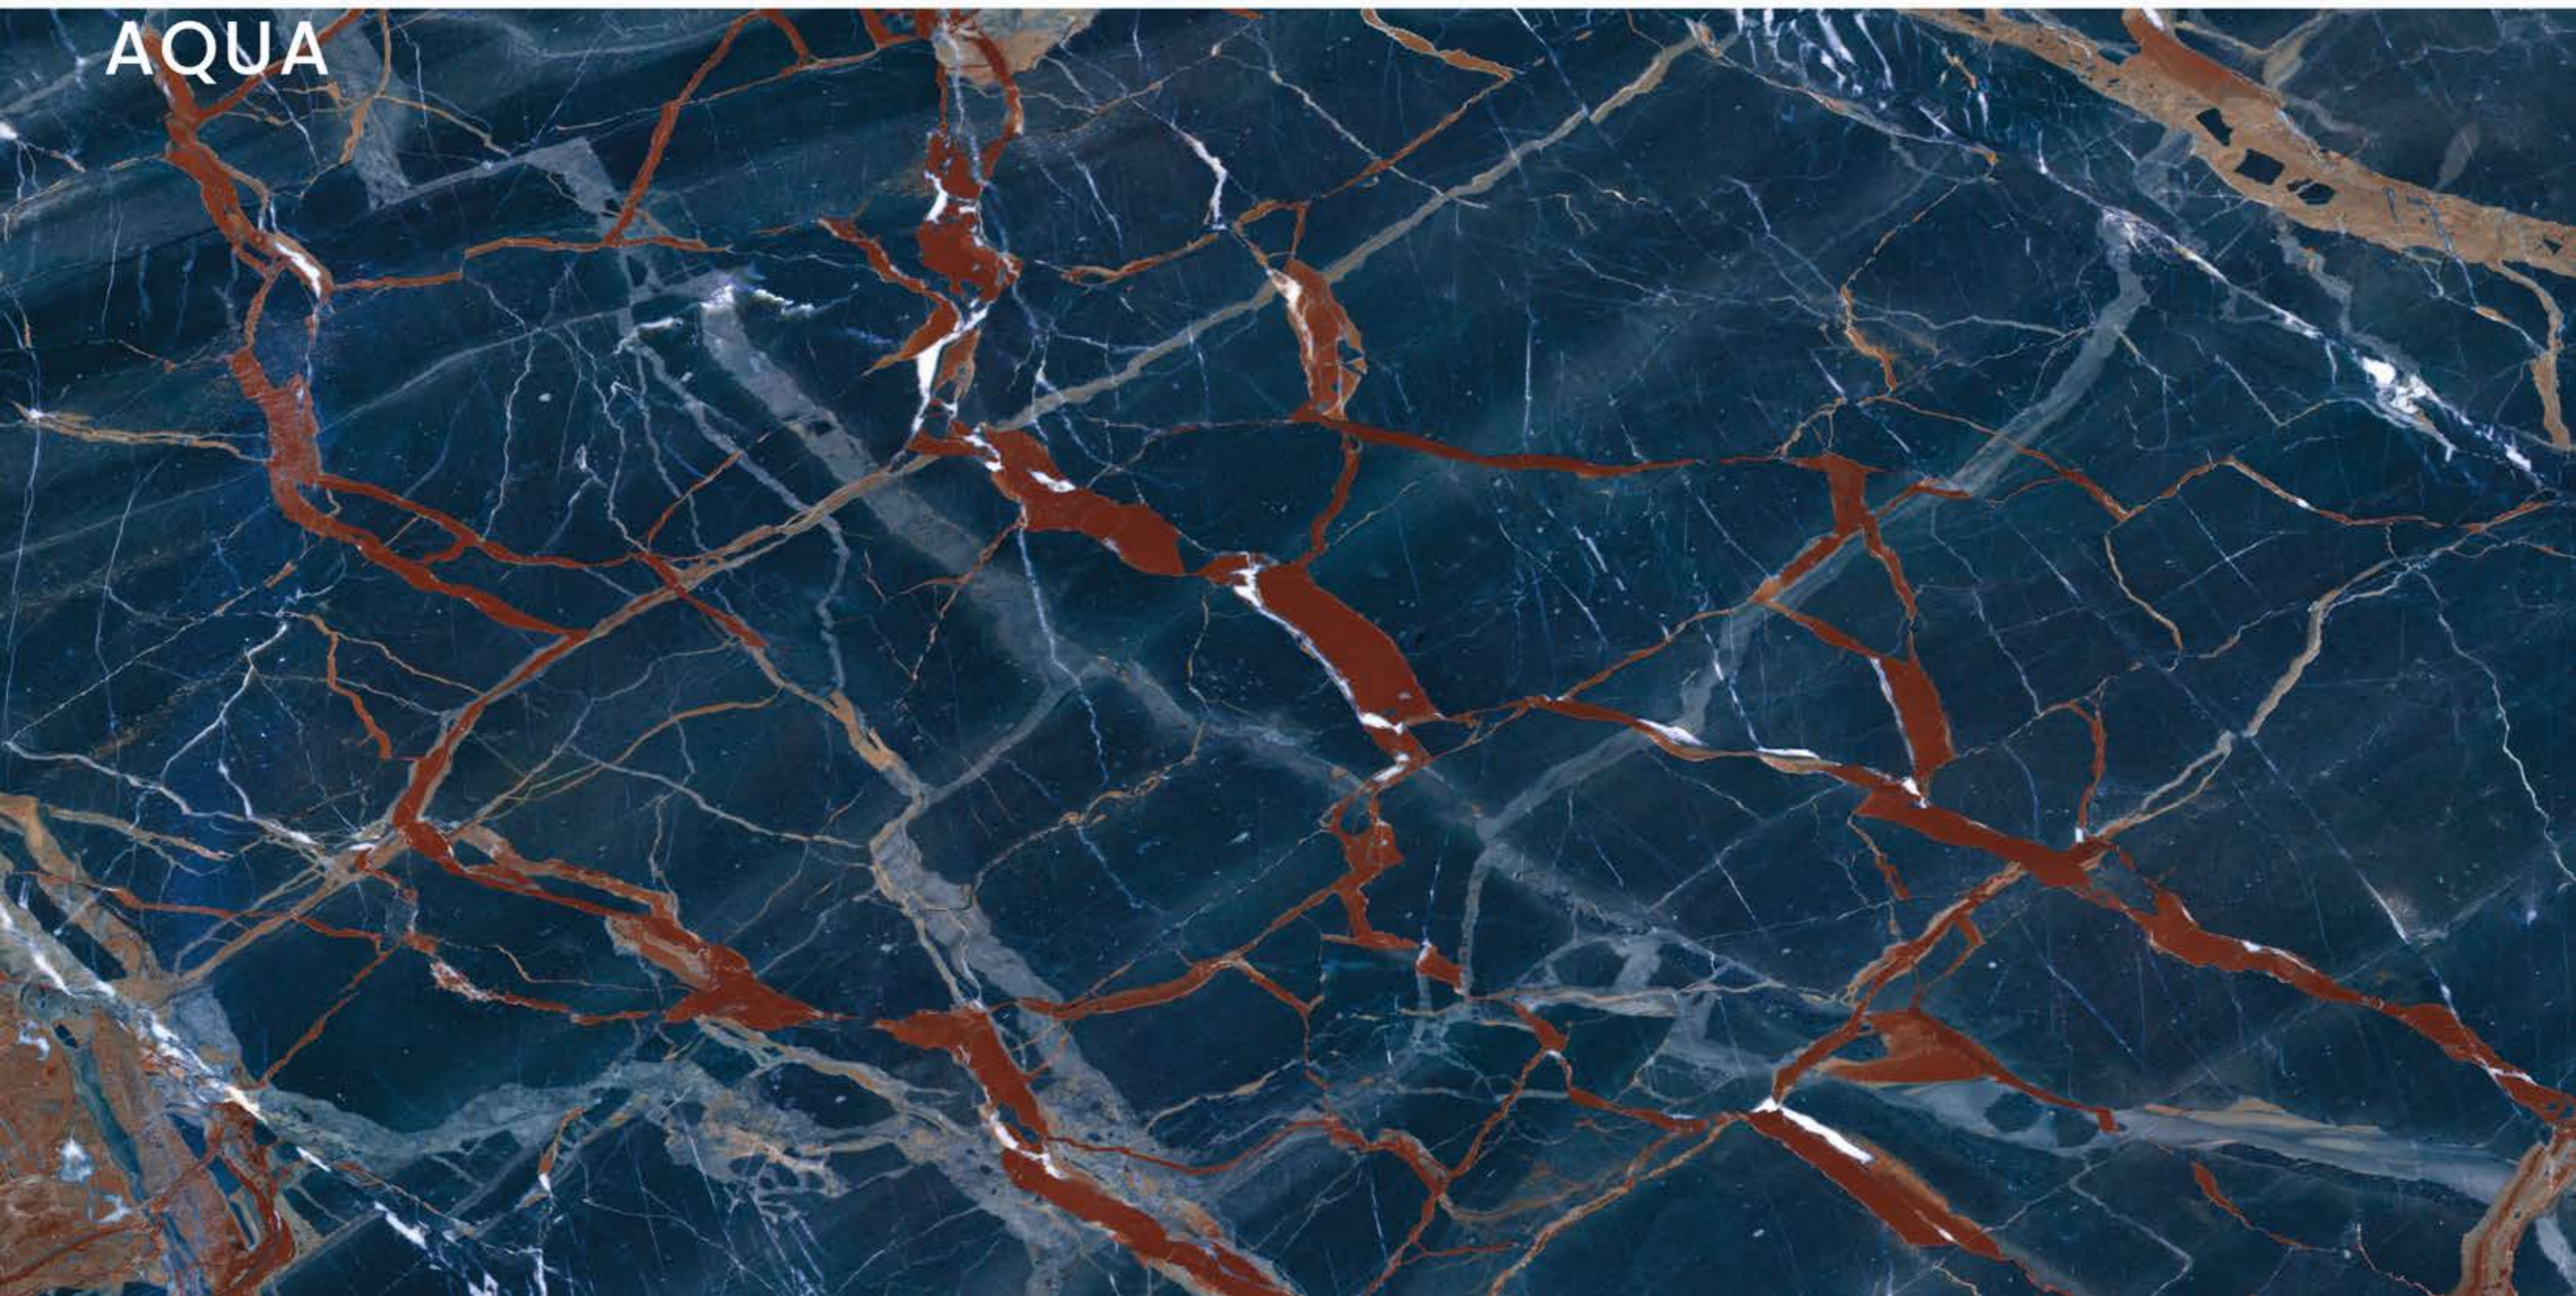

Random
03

JAZZ 5018
YELLOW

JAZZ 5018 YELLOW

SIZE
600x
1200MM

Series
HIGH GLOSSY

Random
03

JAZZ 5019

AQUA