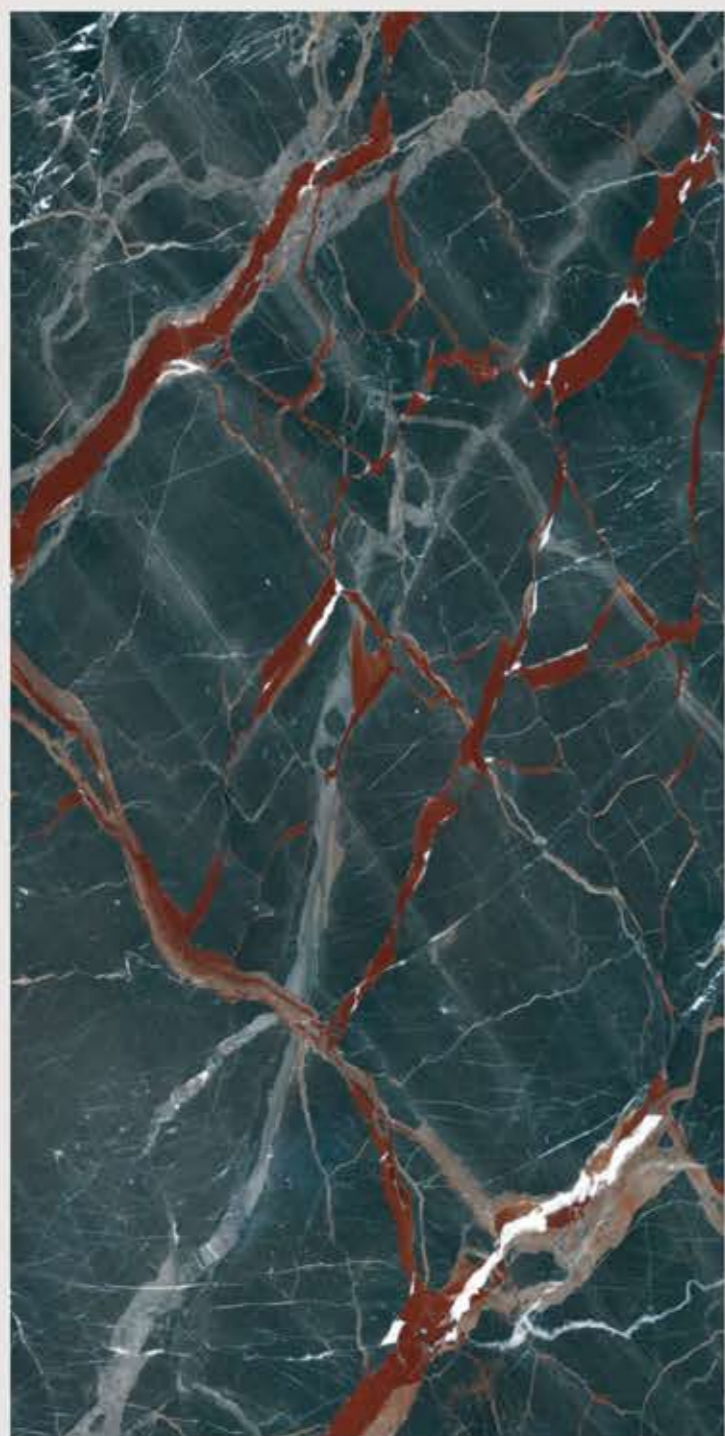

JAZZ 5019 GREEN

SIZE
600x
1200MM

Series
HIGH GLOSSY

Random
05