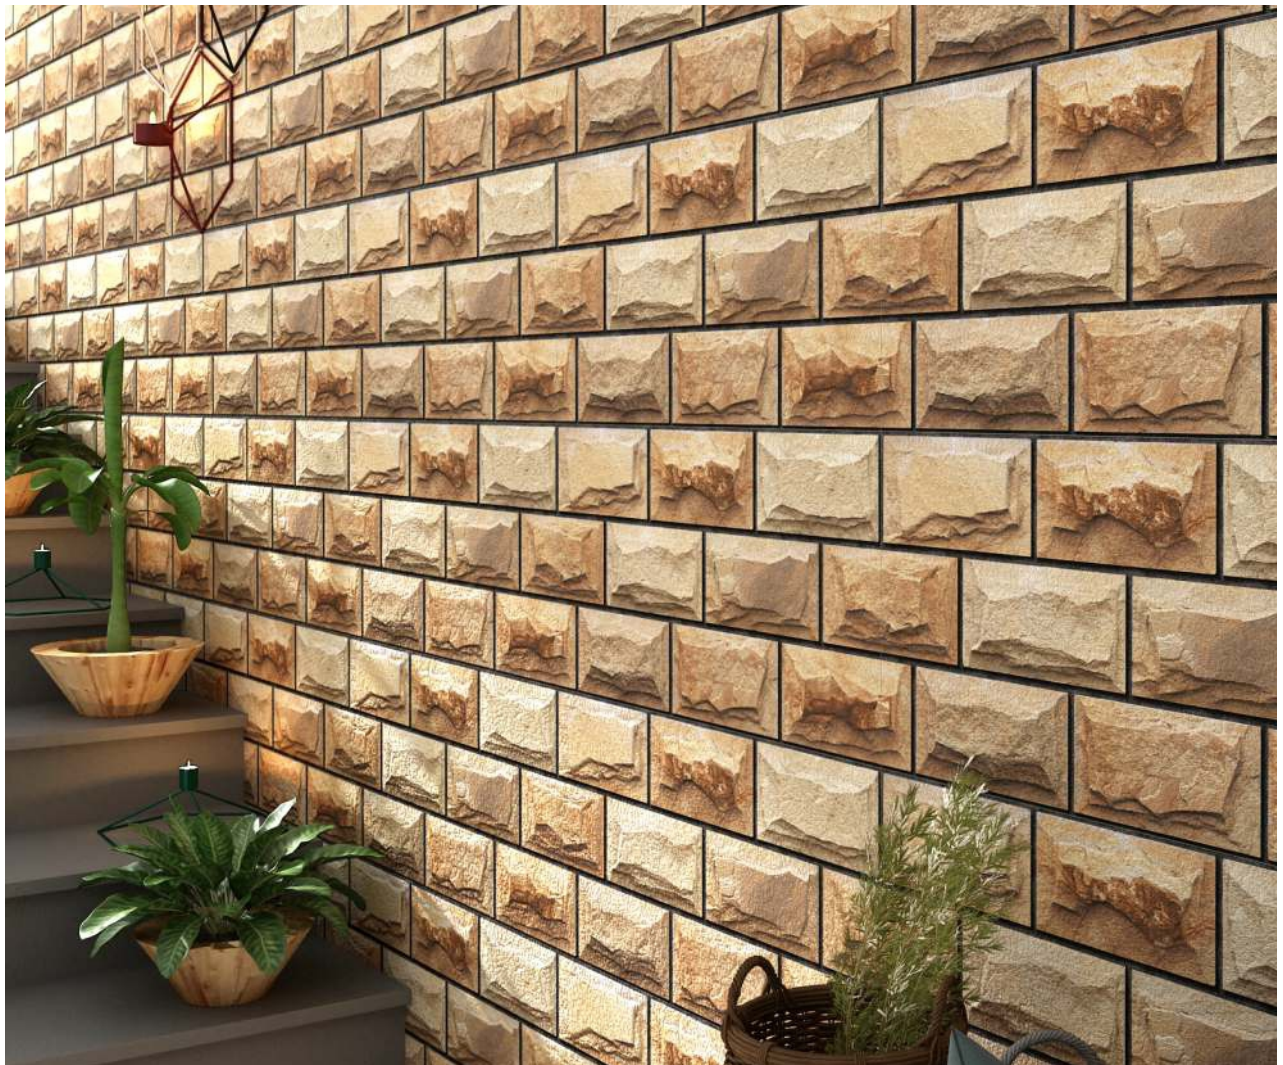

WALL
TILES

IBERIA | 300 X 600 MM

IBERIA OCRE

IBERIA MAROON

IBERIA OCRE

-  100% WATERPROOF
-  12 COLOR TECHNOLOGY
-  CERAMIC BODY
-  ZERO MAINTENANCE
-  ECO FRIENDLY
-  HD DIGITAL PRINT
-  RANDOM DESIGN
-  RECTIFIED TILES
-  WALL TILES