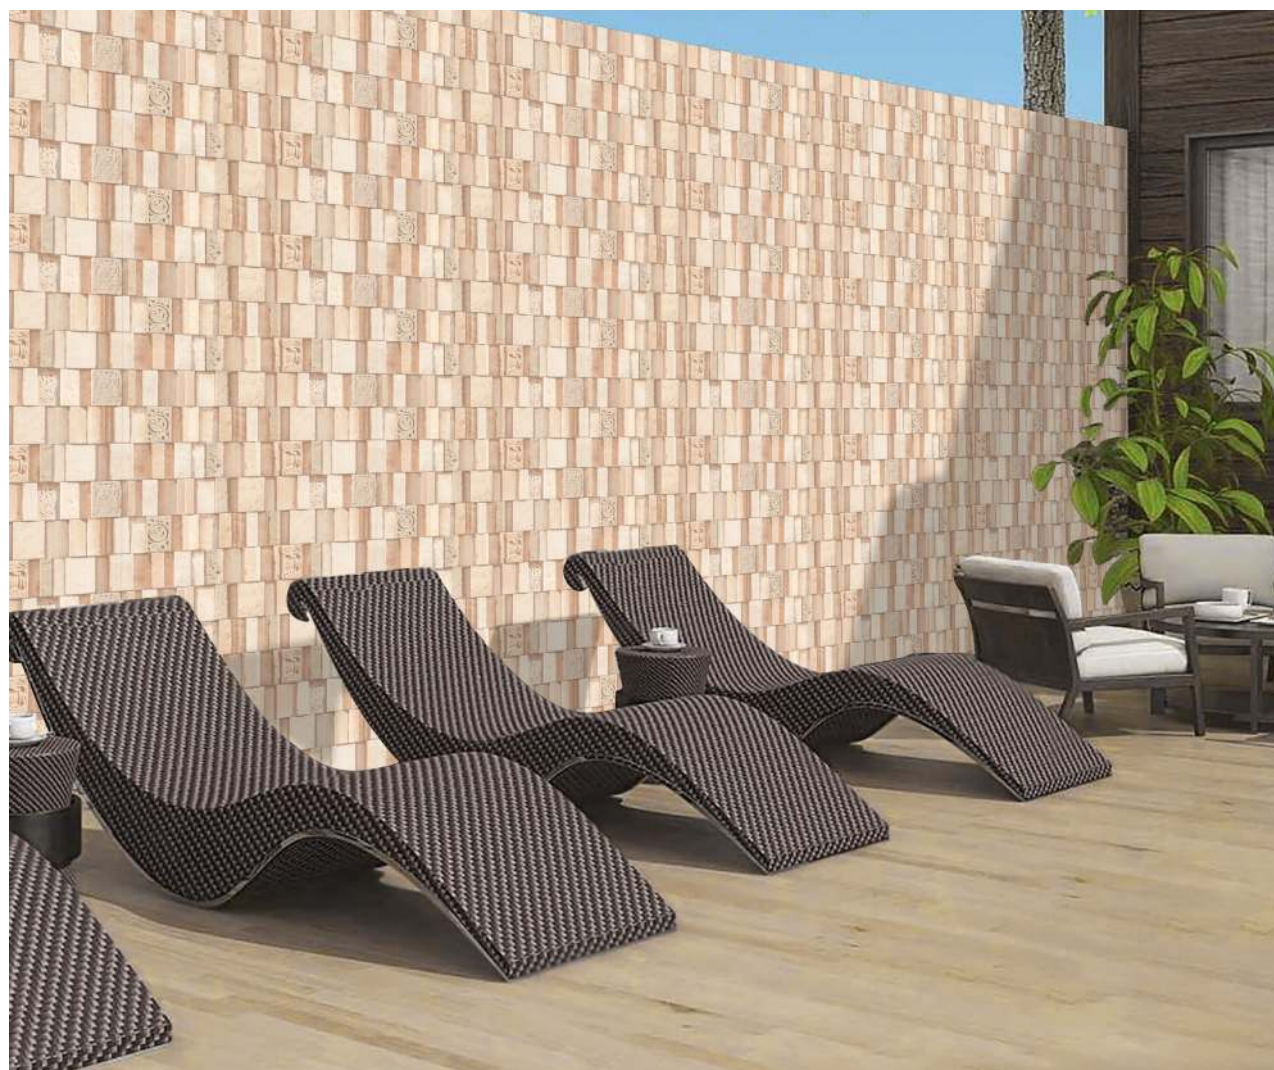

FLORENCE CREMA

- 100% WATERPROOF
- 12 COLOR TECHNOLOGY
- CERAMIC BODY
- ZERO MAINTENANCE
- ECO FRIENDLY
- HD DIGITAL PRINT
- RANDOM DESIGN
- RECTIFIED TILES
- WALL TILES