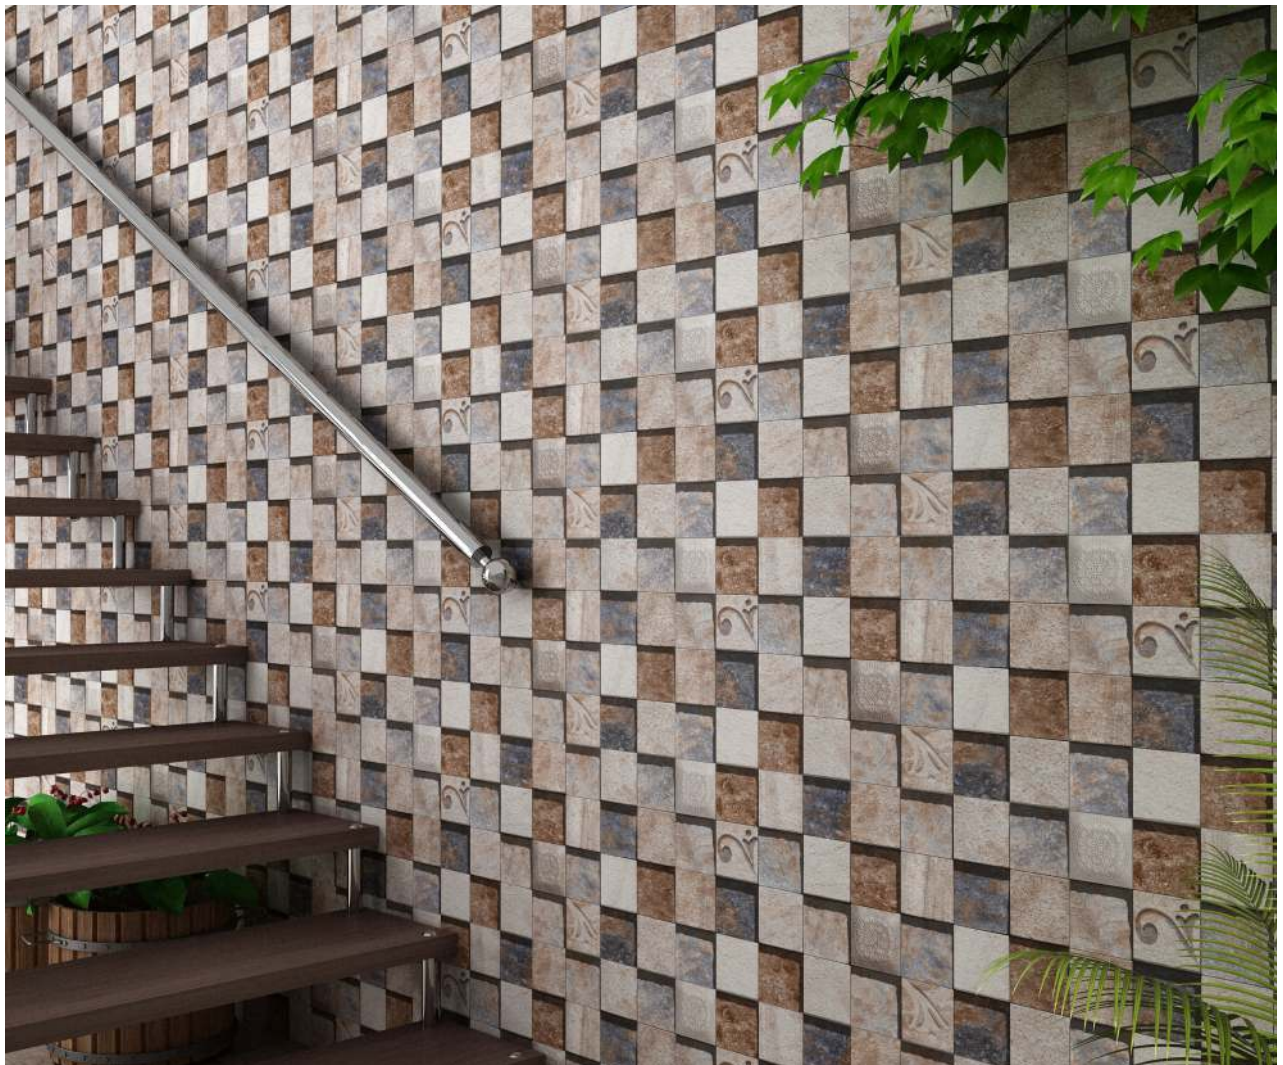

DONOSTIC CREMA

MOSAICO | 300 X 600 MM

MOSAICO MAROON

MOSAICO SKY

MOSAICO MAROON

100%
WATERPROOF

12 COLOR
TECHNOLOGY

CERAMIC
BODY

ZERO
MAINTENANCE

ECO
FRIENDLY

HD DIGITAL
PRINT

RANDOM
DESIGN

RECTIFIED
TILES

WALL
TILES

MOSAICO | 300 X 600 MM

MOSAICO MULTI