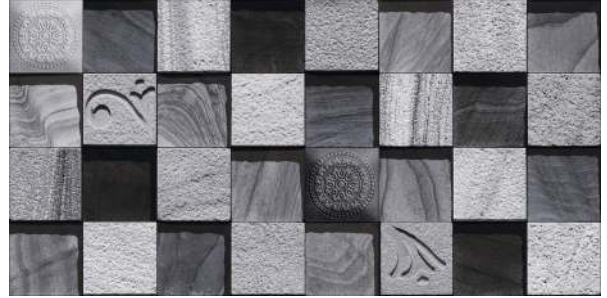

ZERO
MAINTENANCE

ECO
FRIENDLY

HD DIGITAL
PRINT

RANDOM
DESIGN

RECTIFIED
TILES

WALL
TILES

MOSAICO | 300 X 600 MM

MOSAICO MULTI