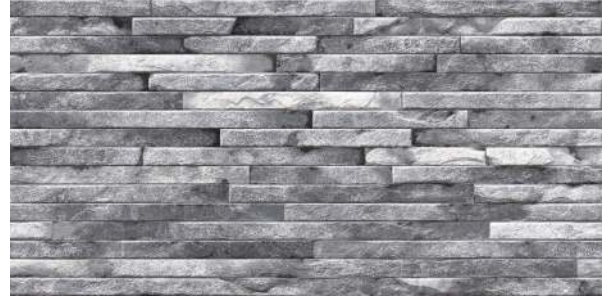

RECTIFIED
TILES

WALL
TILES

JALMOUD | 300 X 600 MM

JALMOUD NATURAL

JALMOUD BLACK

JALMOUD NATURAL

100%
WATERPROOF

12 COLOR
TECHNOLOGY