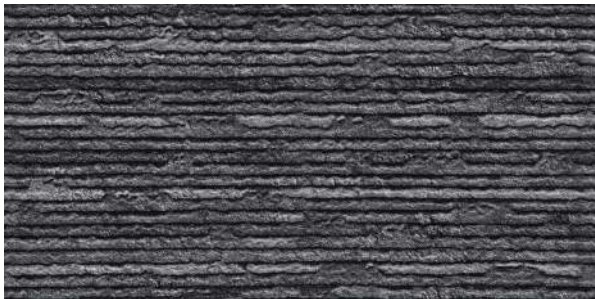

THEO OCRE

THEO OXIDO

THEO PIZZARA

THEO OCEAN

THEO CREMA

THEO GRIS

THEO GRAFITO

-  100% WATERPROOF
-  12 COLOR TECHNOLOGY
-  CERAMIC BODY
-  ZERO MAINTENANCE
-  ECO FRIENDLY
-  HD DIGITAL PRINT
-  RANDOM DESIGN
-  RECTIFIED TILES
-  WALL TILES