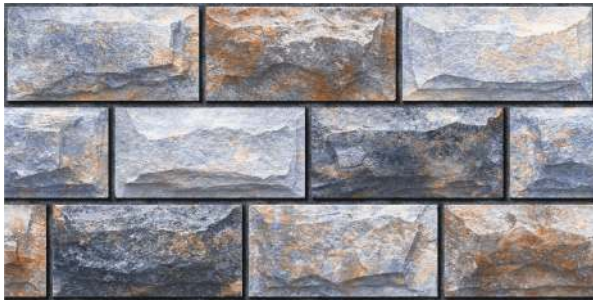

IBERIA STONE