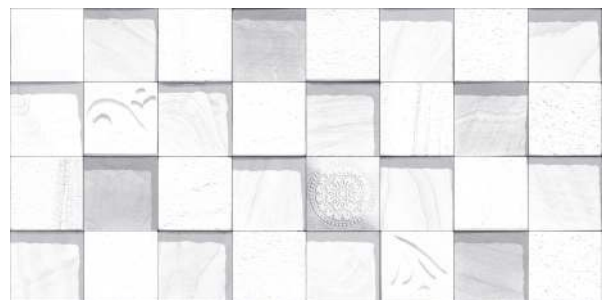

MOSAICO GRIS

100%
WATERPROOF

12 COLOR
TECHNOLOGY

CERAMIC
BODY

ZERO
MAINTENANCE

ECO
FRIENDLY

HD DIGITAL
PRINT

RANDOM
DESIGN

RECTIFIED
TILES

WALL
TILES