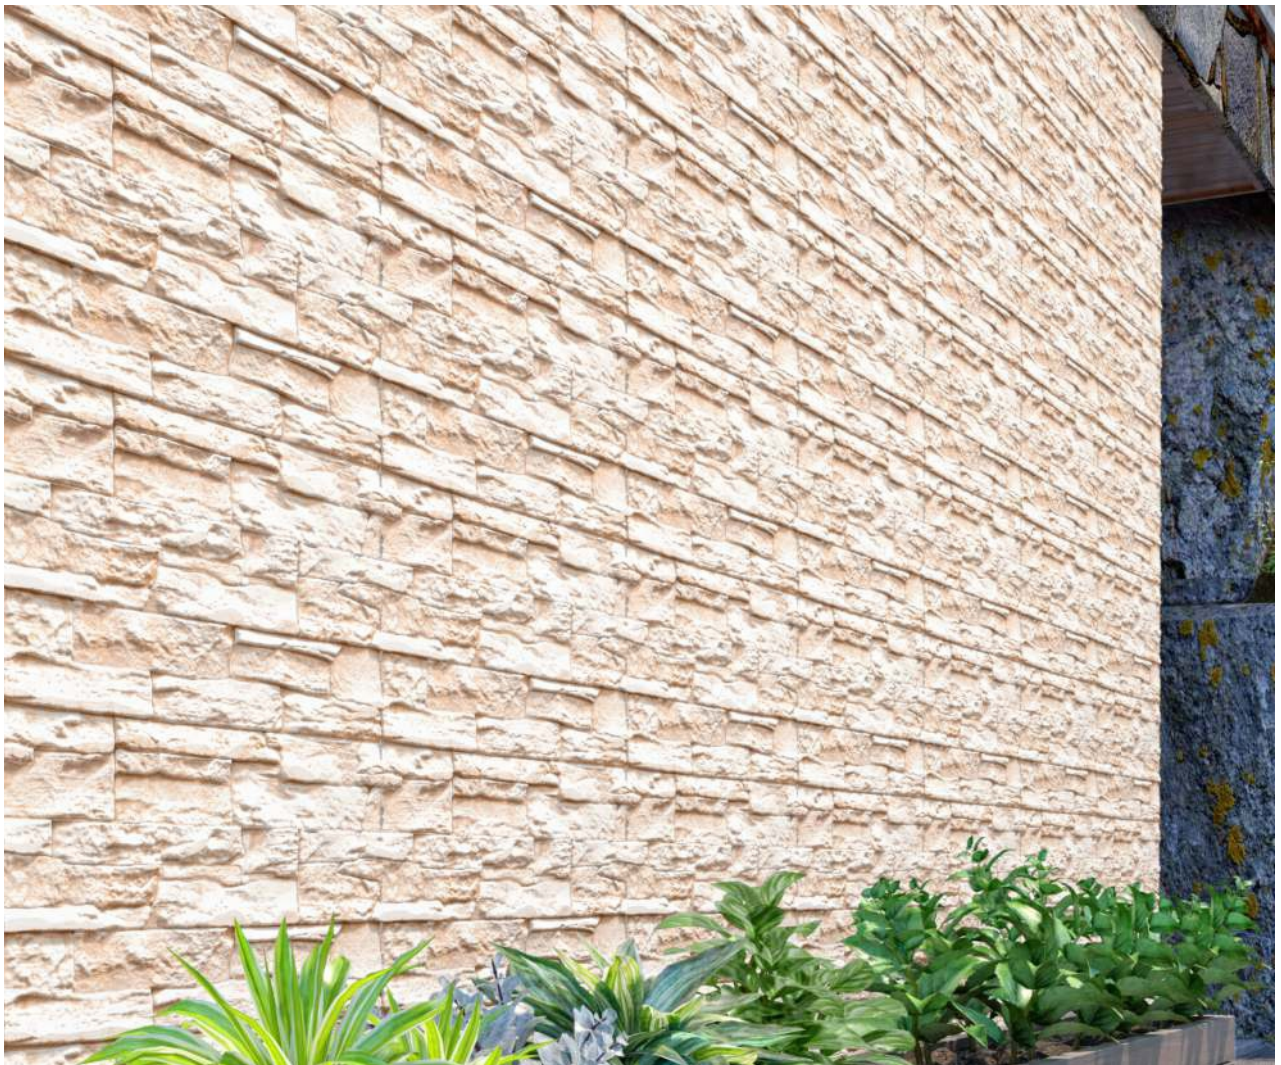

RUSTIC 262

100%
WATERPROOF

12 COLOR
TECHNOLOGY

CERAMIC
BODY

ZERO
MAINTENANCE

ECO
FRIENDLY

HD DIGITAL
PRINT

RANDOM
DESIGN

RECTIFIED
TILES

WALL
TILES