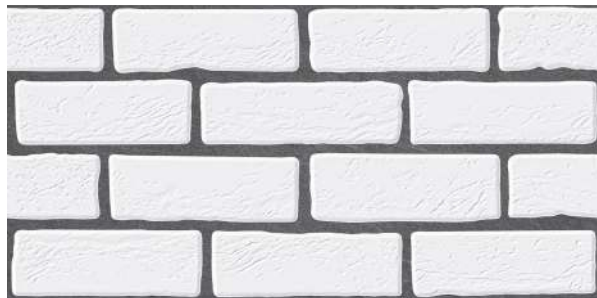

LACROIX DARK WHITE