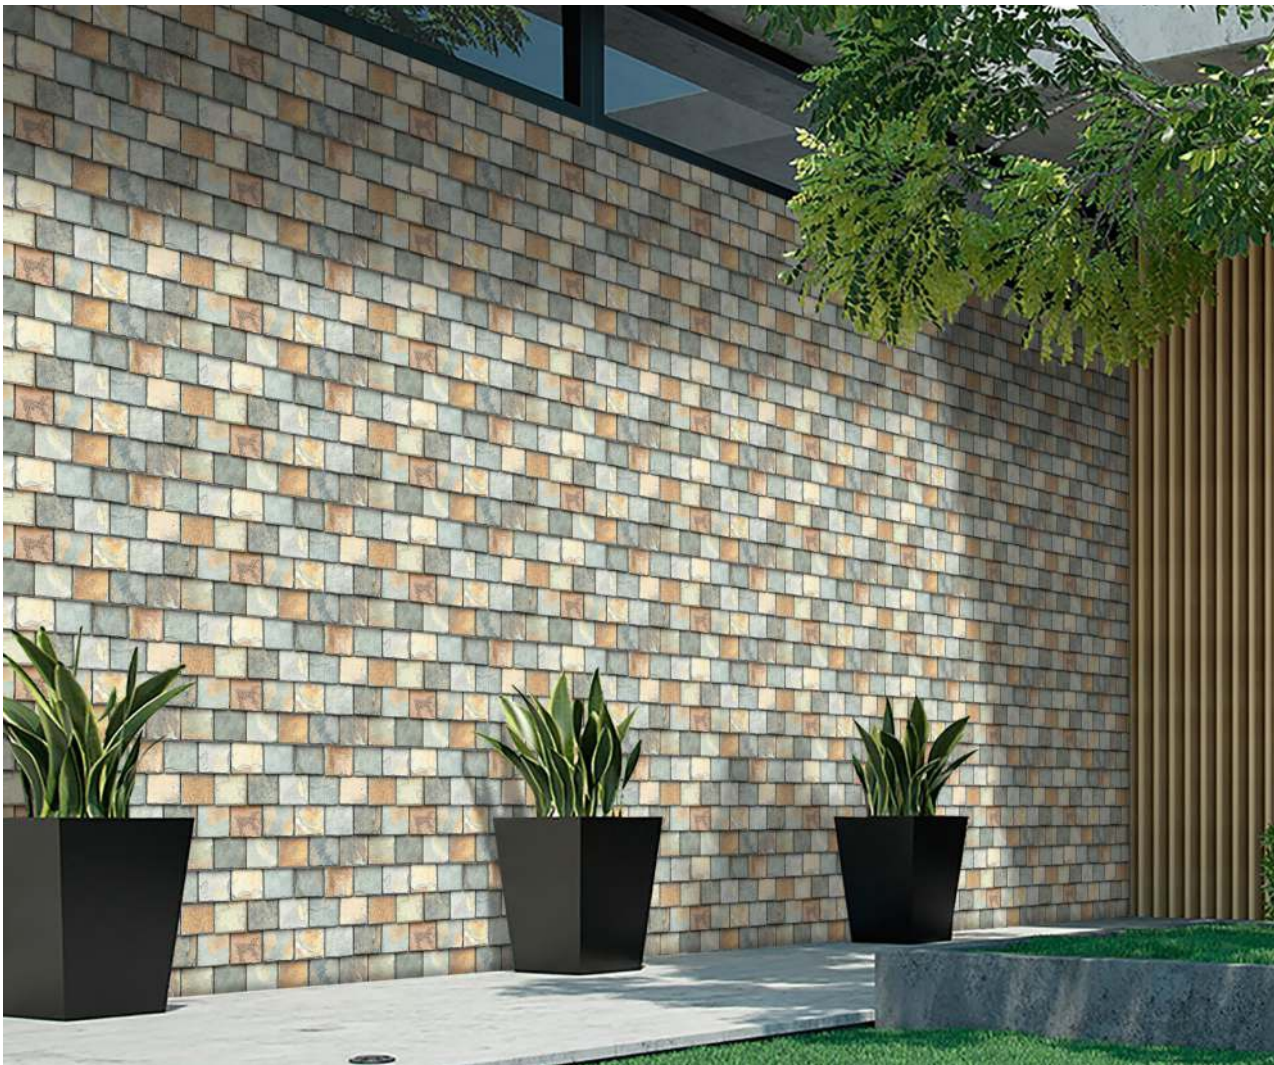

WALL
TILES

OMBRA | 300 X 600 MM

OMBRA AQUA

OMBRA MARFIL

Ombra Aqua

-  100% WATERPROOF
-  12 COLOR TECHNOLOGY
-  CERAMIC BODY
-  ZERO MAINTENANCE
-  ECO FRIENDLY
-  HD DIGITAL PRINT
-  RANDOM DESIGN
-  RECTIFIED TILES
-  WALL TILES