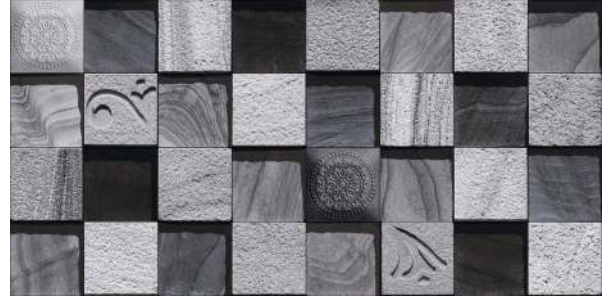

# MOSAICO | 300 X 600 MM

MOSAICO MAROON

MOSAICO SKY

MOSAICO MAROON

  
100%  
WATERPROOF

  
12 COLOR  
TECHNOLOGY

  
CERAMIC  
BODY

  
ZERO  
MAINTENANCE

  
ECO  
FRIENDLY

  
HD DIGITAL  
PRINT

  
RANDOM  
DESIGN

  
RECTIFIED  
TILES

  
WALL  
TILES

# MOSAICO | 300 X 600 MM

MOSAICO MULTI

MOSAICO GRAFITO

MOSAICO GRAFITO

-  100% WATERPROOF
-  12 COLOR TECHNOLOGY
-  CERAMIC BODY
-  ZERO MAINTENANCE
-  ECO FRIENDLY
-  HD DIGITAL PRINT
-  RANDOM DESIGN
-  RECTIFIED TILES
-  WALL TILES