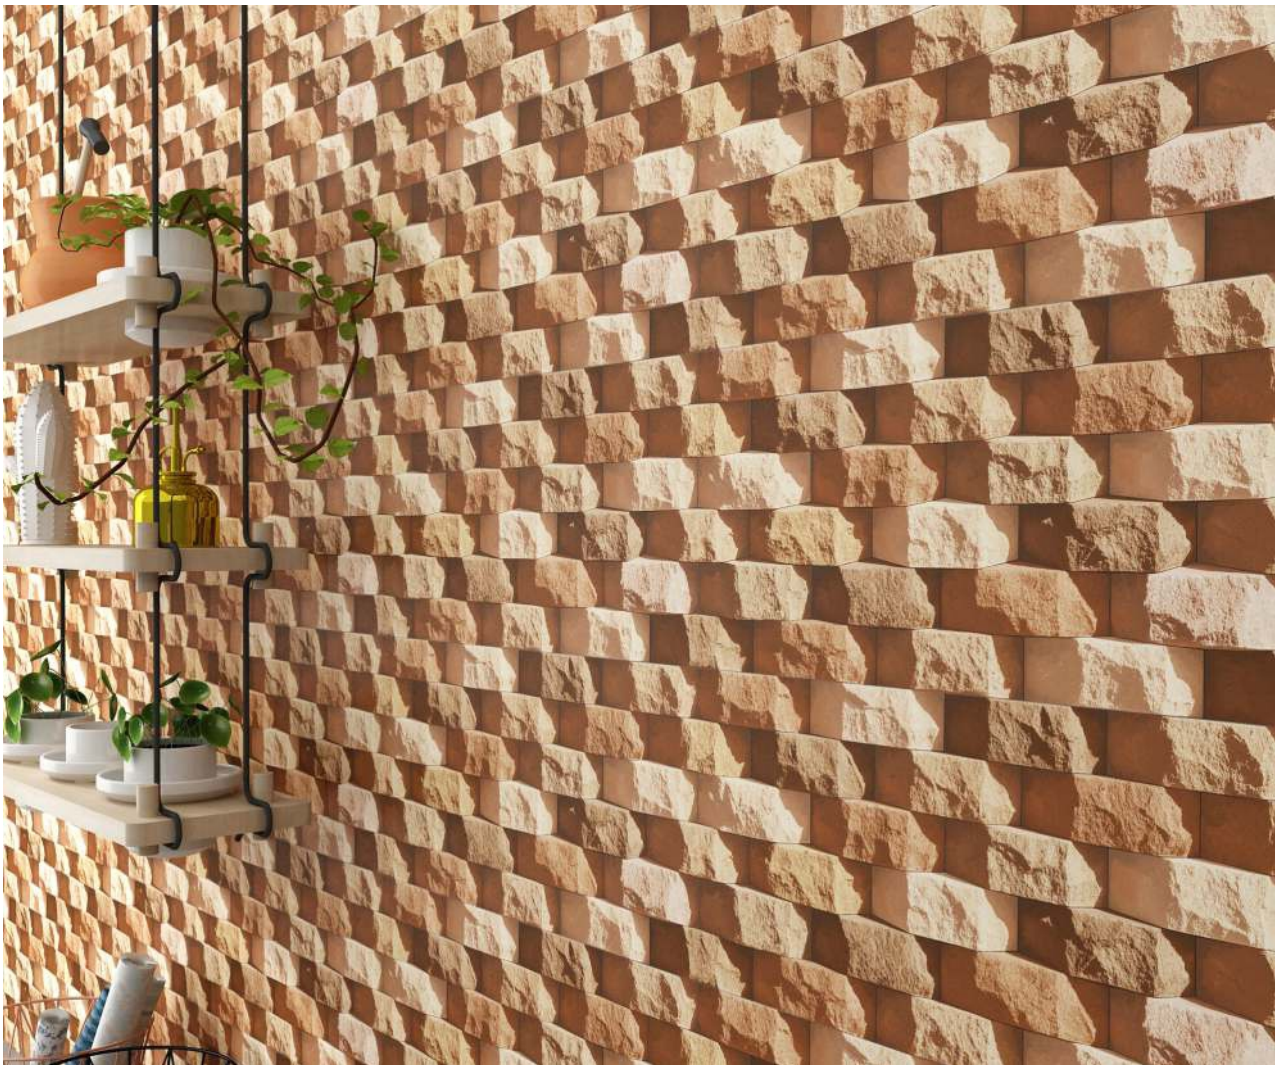

NAPOLIE OCRE

- 100% WATERPROOF
- 12 COLOR TECHNOLOGY
- CERAMIC BODY
- ZERO MAINTENANCE
- ECO FRIENDLY
- HD DIGITAL PRINT
- RANDOM DESIGN
- RECTIFIED TILES
- WALL TILES