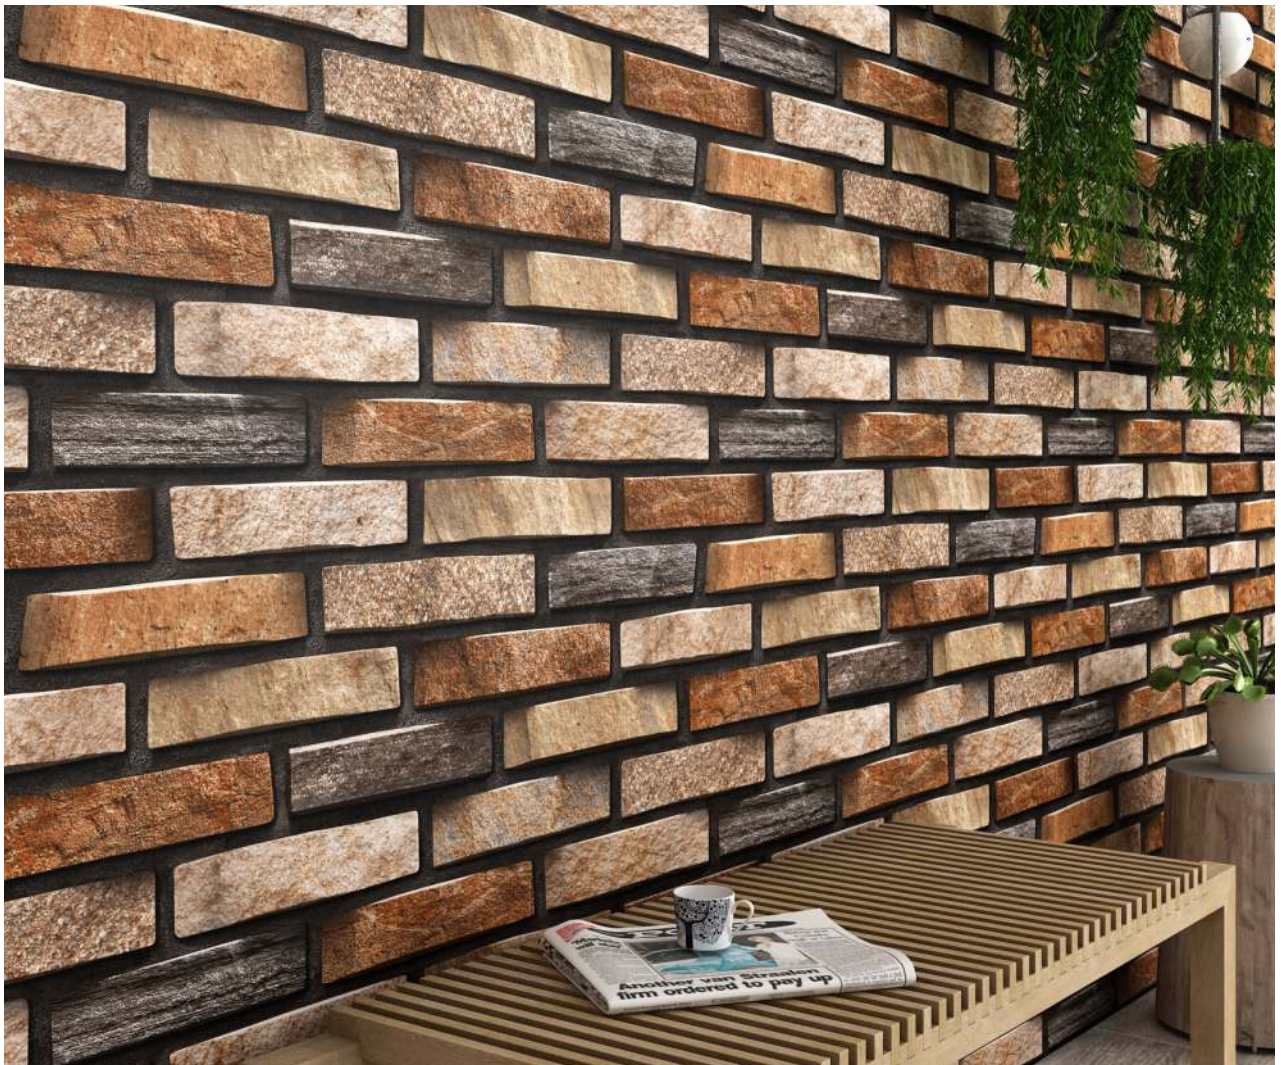

  
ECO  
FRIENDLY

  
HD DIGITAL  
PRINT

  
RANDOM  
DESIGN

  
RECTIFIED  
TILES

  
WALL  
TILES

FUJI | 300 X 600 MM

FUJI PIZZARA

FUJI OCRE