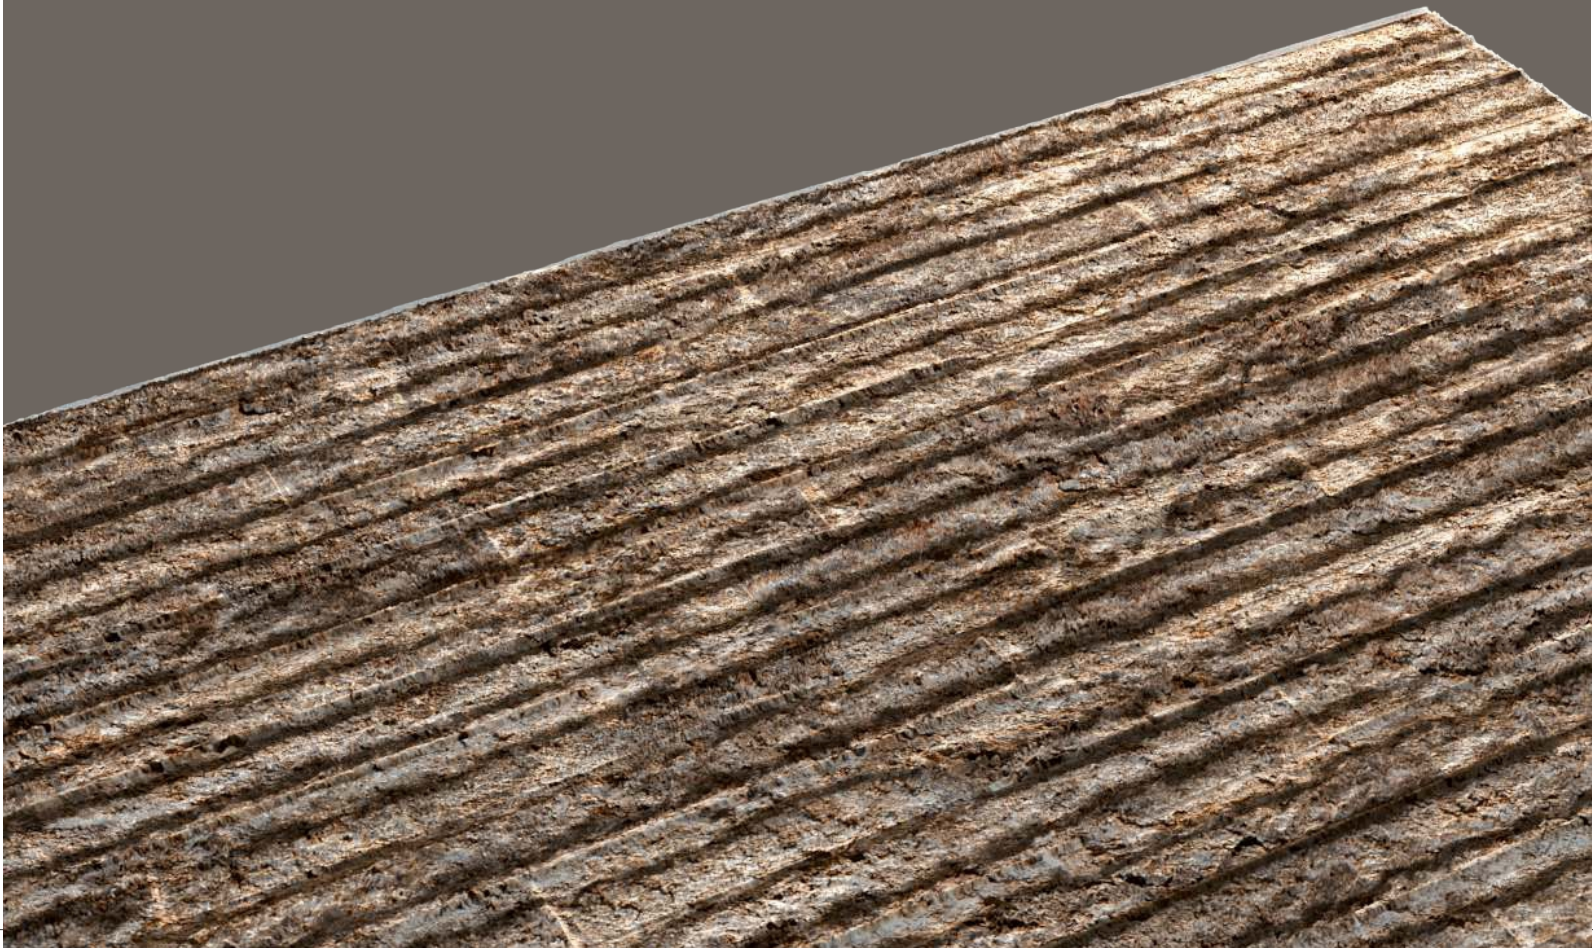

THE BEAUTY OF FEELING AT HOME

We are creating a stone-effect collection inspired by the Irregularity of typical features of everyday life: the shadows of lines cast by the sun on a wall, a hedge made with the leaves of a plant, the vines that cover a wall, spacial soil that is created when rock is exposed to wind and rain, the appearance of gradually worn material etc. The reconstructed these situations and expressions of everyday life, using straight lines, on tiles designed exclusively for harmony.