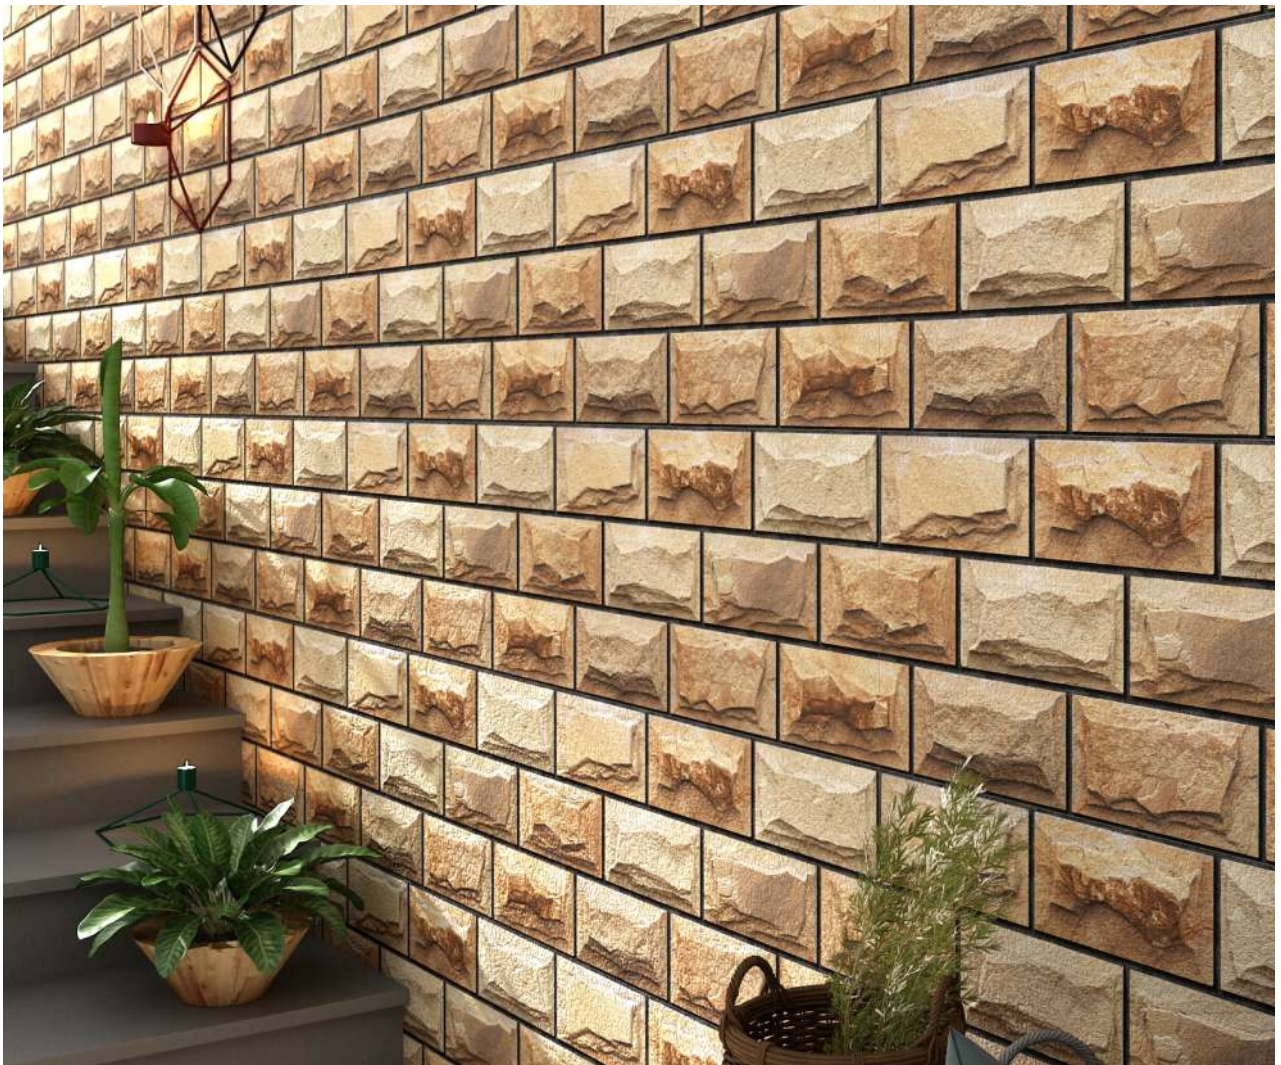

RECTIFIED  
TILES

WALL  
TILES

IBERIA | 300 X 600 MM

IBERIA OCRE

IBERIA MAROON

IBERIA OCRE

-  100% WATERPROOF
-  12 COLOR TECHNOLOGY
-  CERAMIC BODY
-  ZERO MAINTENANCE
-  ECO FRIENDLY
-  HD DIGITAL PRINT
-  RANDOM DESIGN
-  RECTIFIED TILES
-  WALL TILES