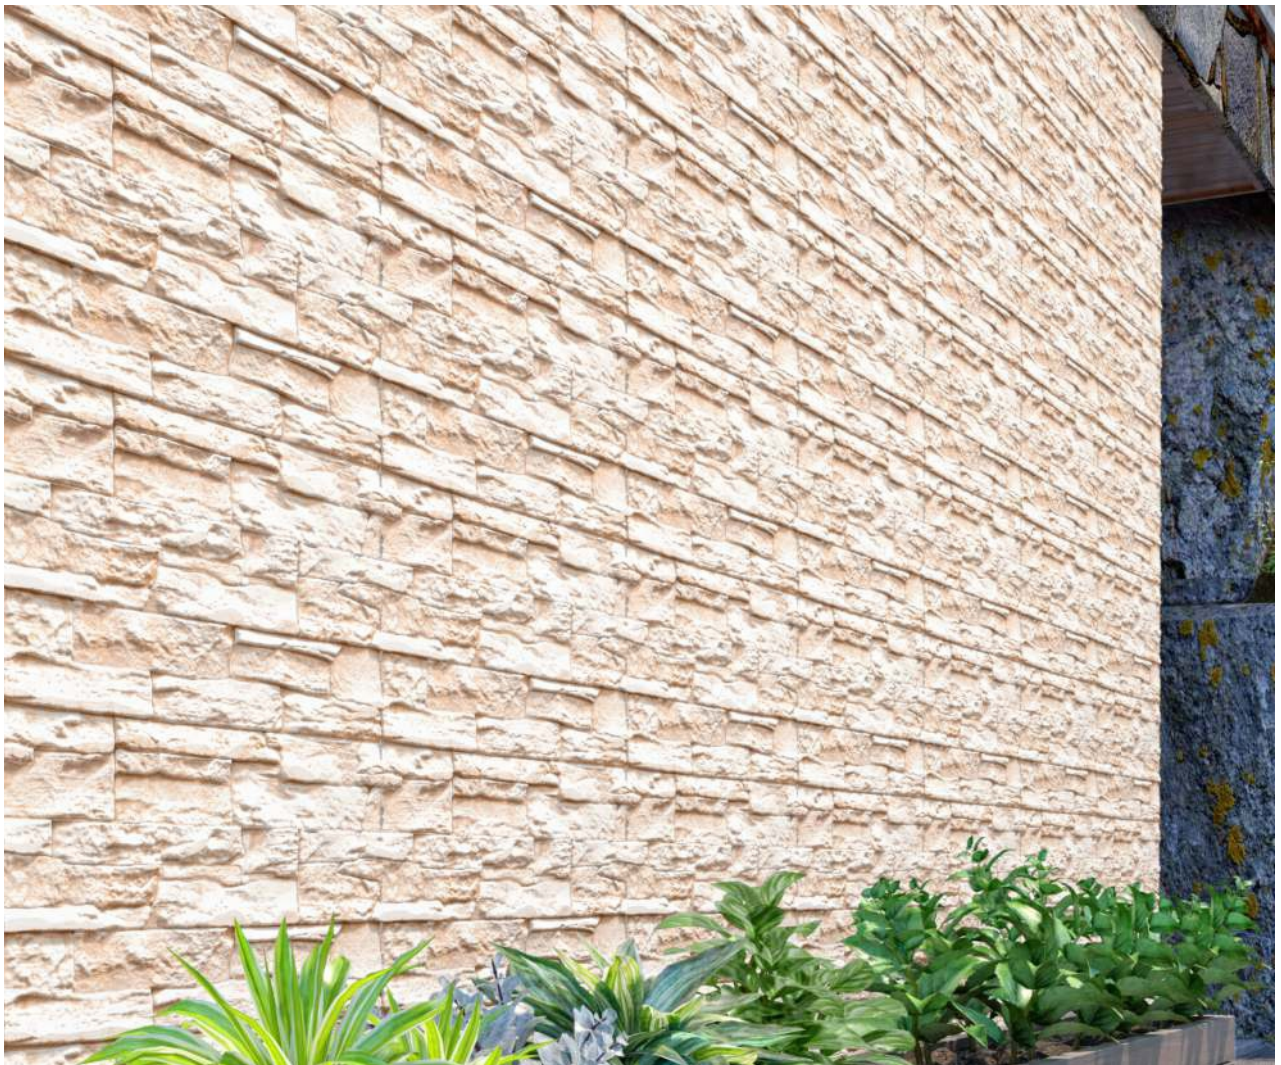

-  100% WATERPROOF
-  12 COLOR TECHNOLOGY
-  CERAMIC BODY
-  ZERO MAINTENANCE
-  ECO FRIENDLY
-  HD DIGITAL PRINT
-  RANDOM DESIGN
-  RECTIFIED TILES
-  WALL TILES

RUSTIC | 300 X 600 MM

RUSTIC 262

RUSTIC 263