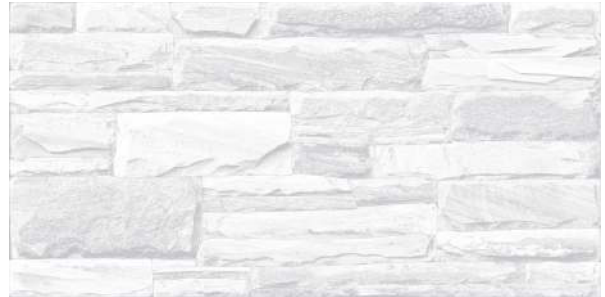

## MELBOURNE | 300 X 600 MM

MELBOURNE PIZZARA

MELBOURNE STONE

MELBOURNE MARFIL

MELBOURNE LIGHT CREMA

MELBOURNE GRAFITO

MELBOURNE GRIS

100%  
WATERPROOF