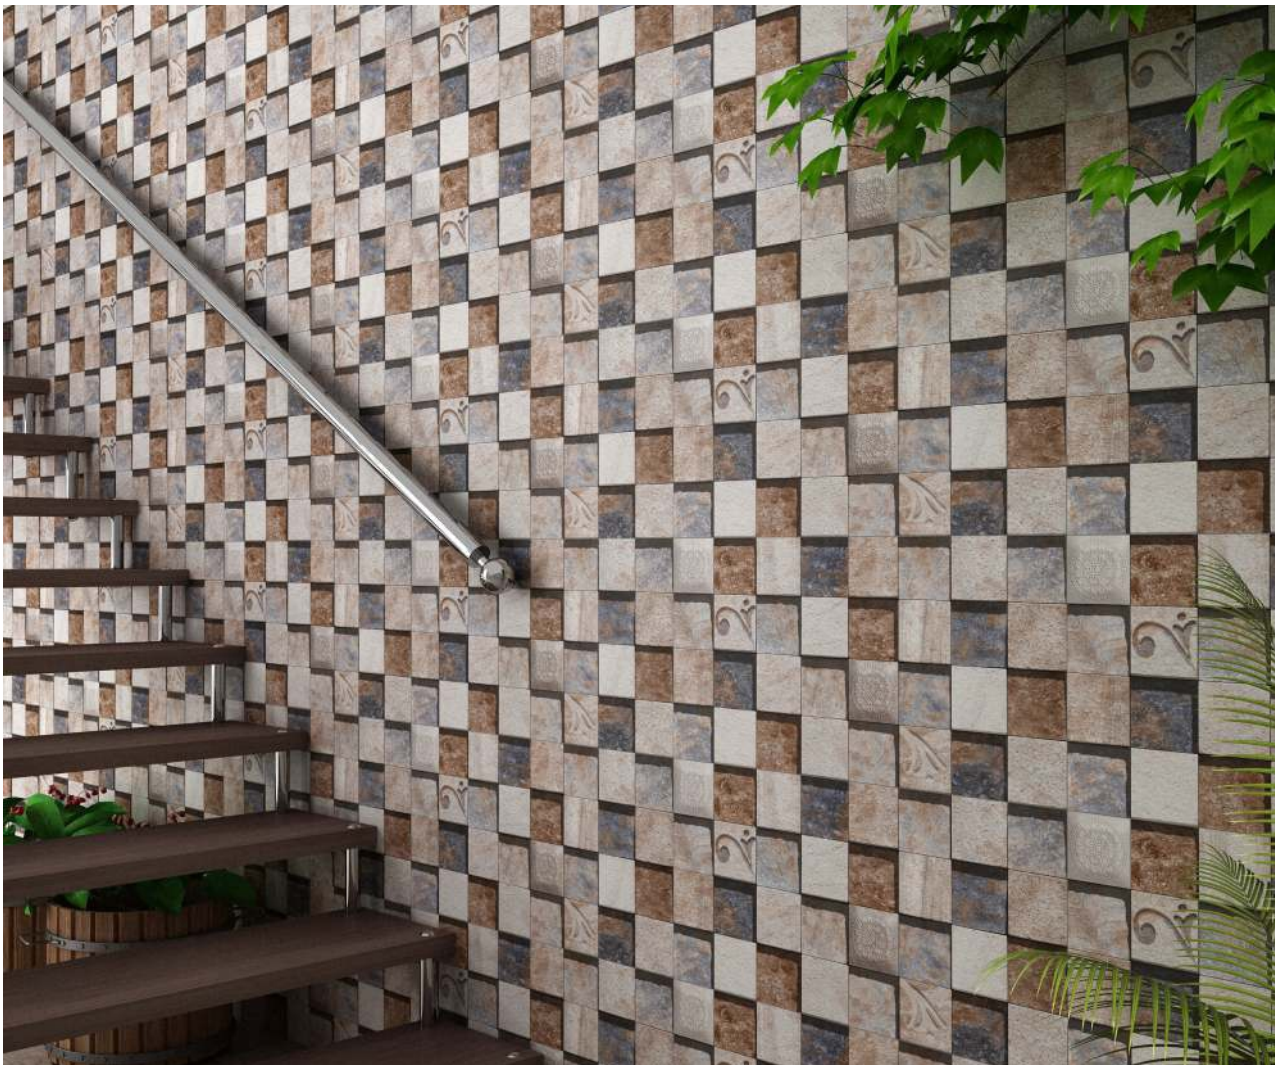

RECTIFIED  
TILES

WALL  
TILES

# MOSAICO | 300 X 600 MM

MOSAICO MAROON

MOSAICO SKY

MOSAICO MAROON

  
100%  
WATERPROOF

  
12 COLOR  
TECHNOLOGY

  
CERAMIC  
BODY

  
ZERO  
MAINTENANCE