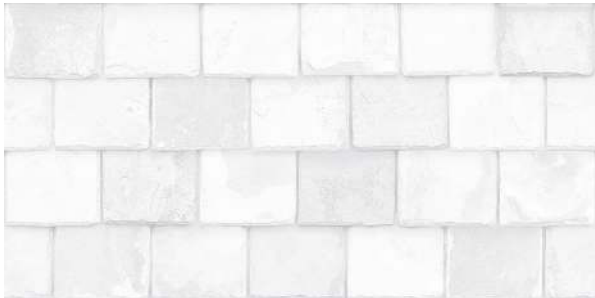

OMBRA | 300 X 600 MM

OMBRA GRIS

100% WATERPROOF

12 COLOR TECHNOLOGY

CERAMIC BODY

ZERO MAINTENANCE

ECO FRIENDLY

HD DIGITAL PRINT

RANDOM DESIGN

RECTIFIED TILES

WALL TILES