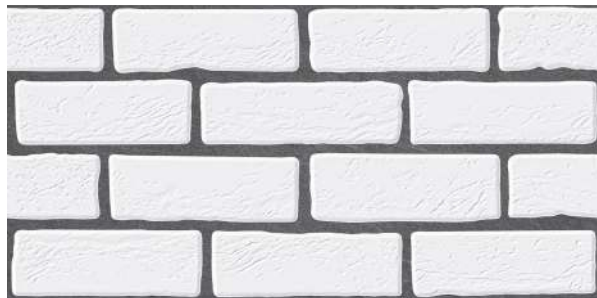

RECTIFIED  
TILES

WALL  
TILES

LACROIX | 300 X 600 MM

LACROIX 233

LACROIX DARK WHITE

LACROIX 238

LACROIX VICTORIA BROWN

LACROIX DARK WHITE