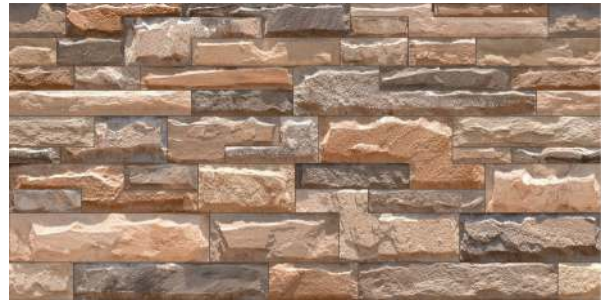

# HARMONY | 300 X 600 MM

HARMONY GRIS

HARMONY COLOR BRICK

HARMONY GRAFITO

HARMONY PIZARRA

HARMONY PIZARRA

  
100%  
WATERPROOF

  
12 COLOR  
TECHNOLOGY