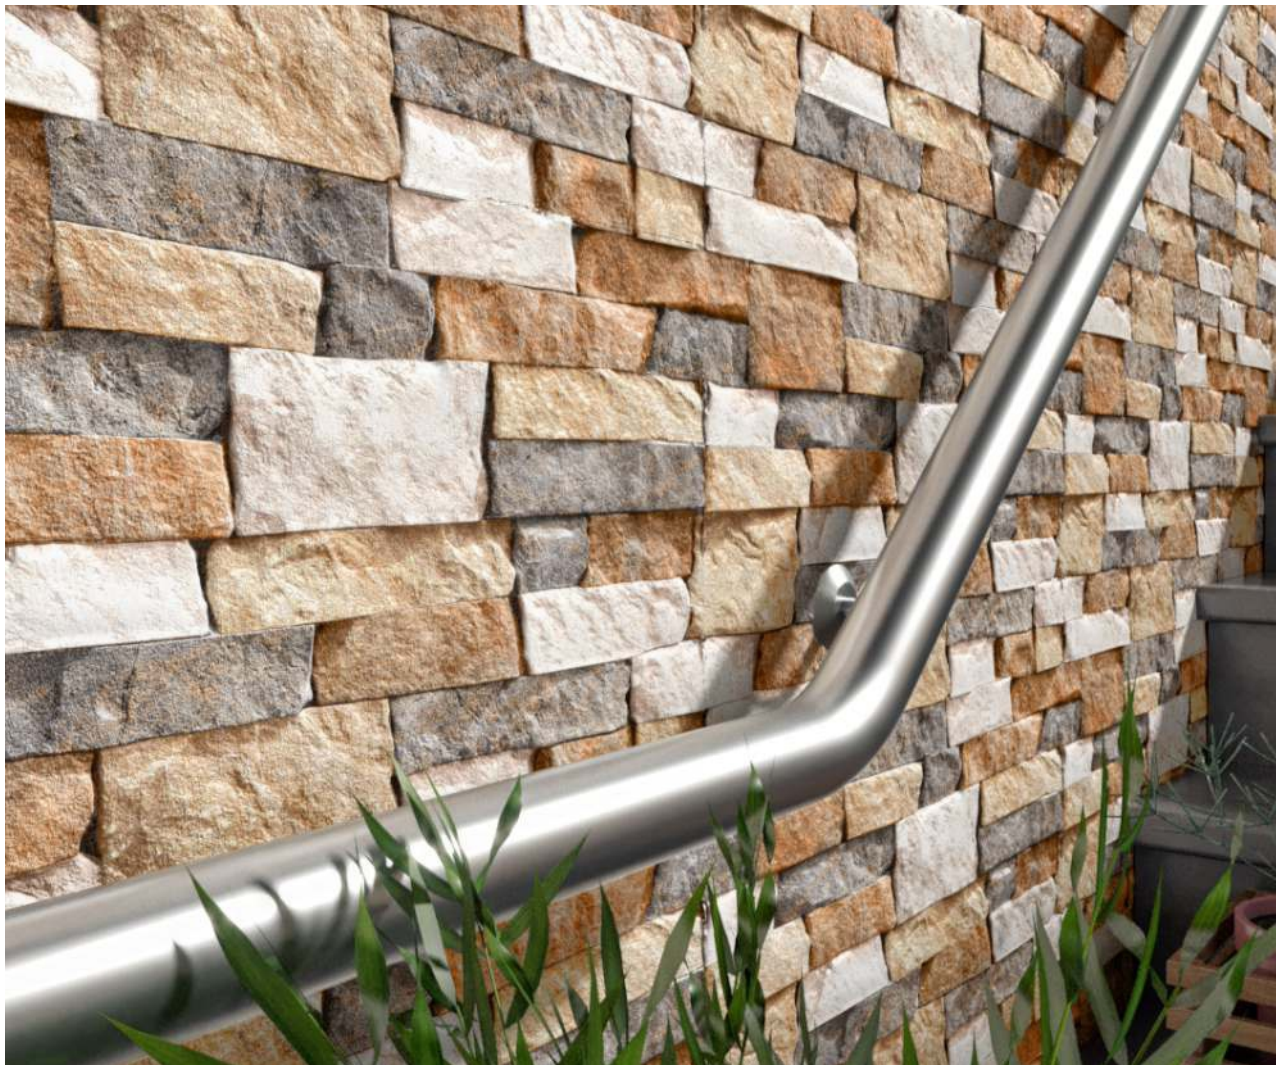

ELE 523

100%
WATERPROOF

12 COLOR
TECHNOLOGY

CERAMIC
BODY

ZERO
MAINTENANCE

ECO
FRIENDLY

HD DIGITAL
PRINT

RANDOM
DESIGN

RECTIFIED
TILES

WALL
TILES