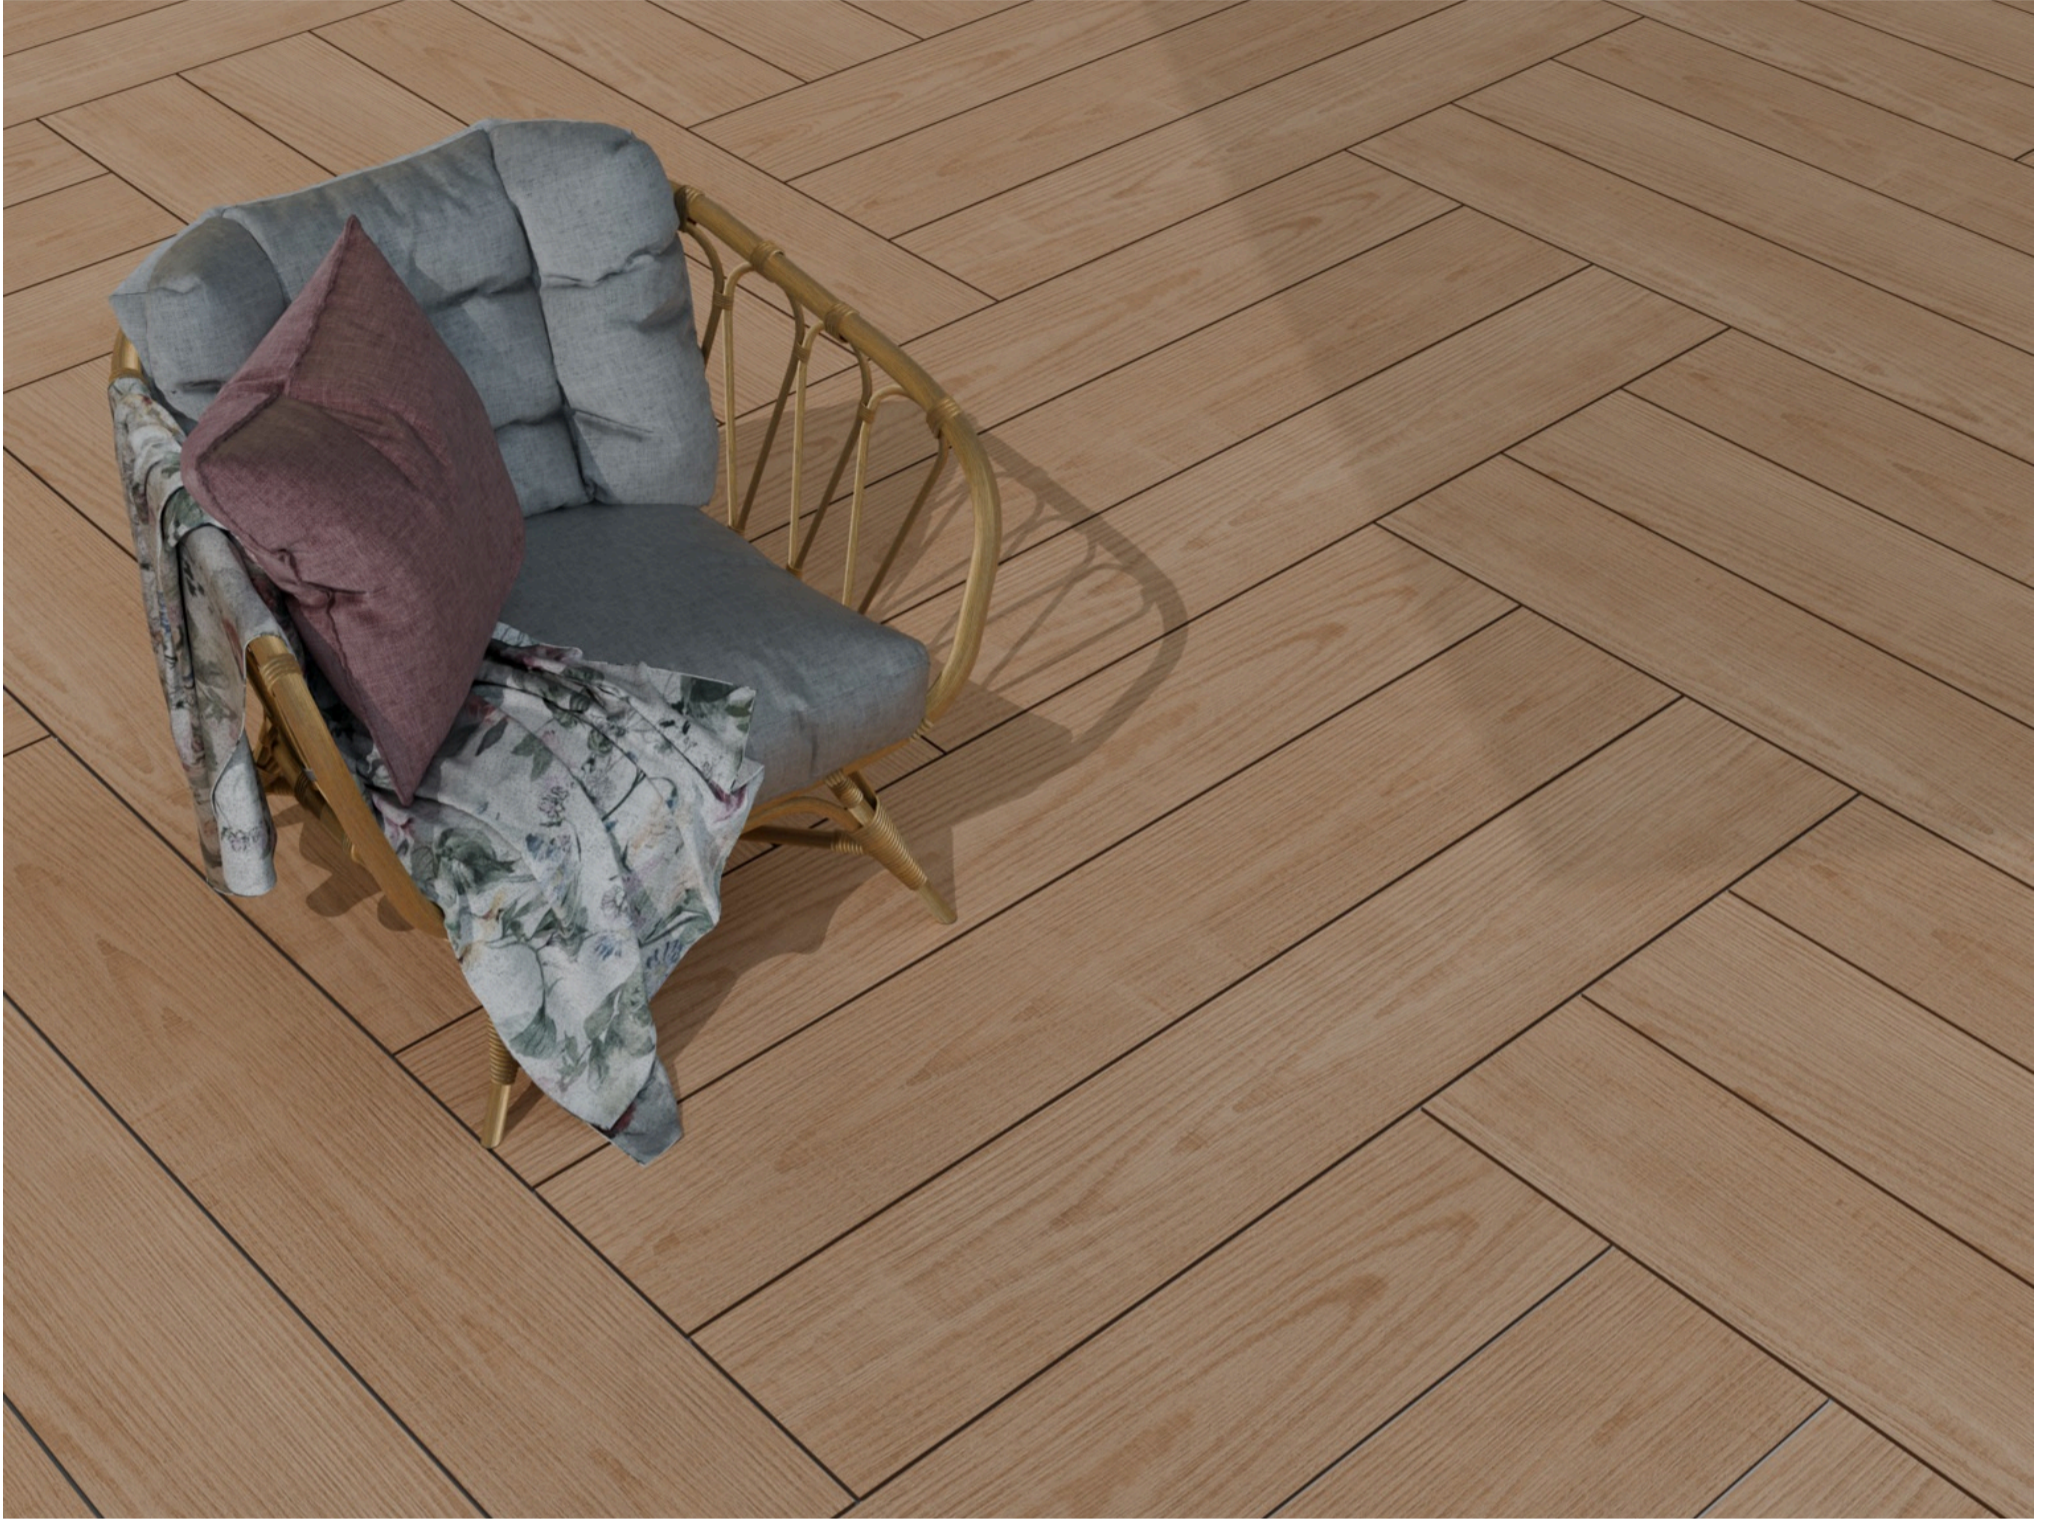

KASHMIR CHERRY

KASHMIR ALMOND

SIZE 200 X 1200 MM | **FINISH** Matt | **THICKNESS** 10.0 MM | **RANDOM** 5