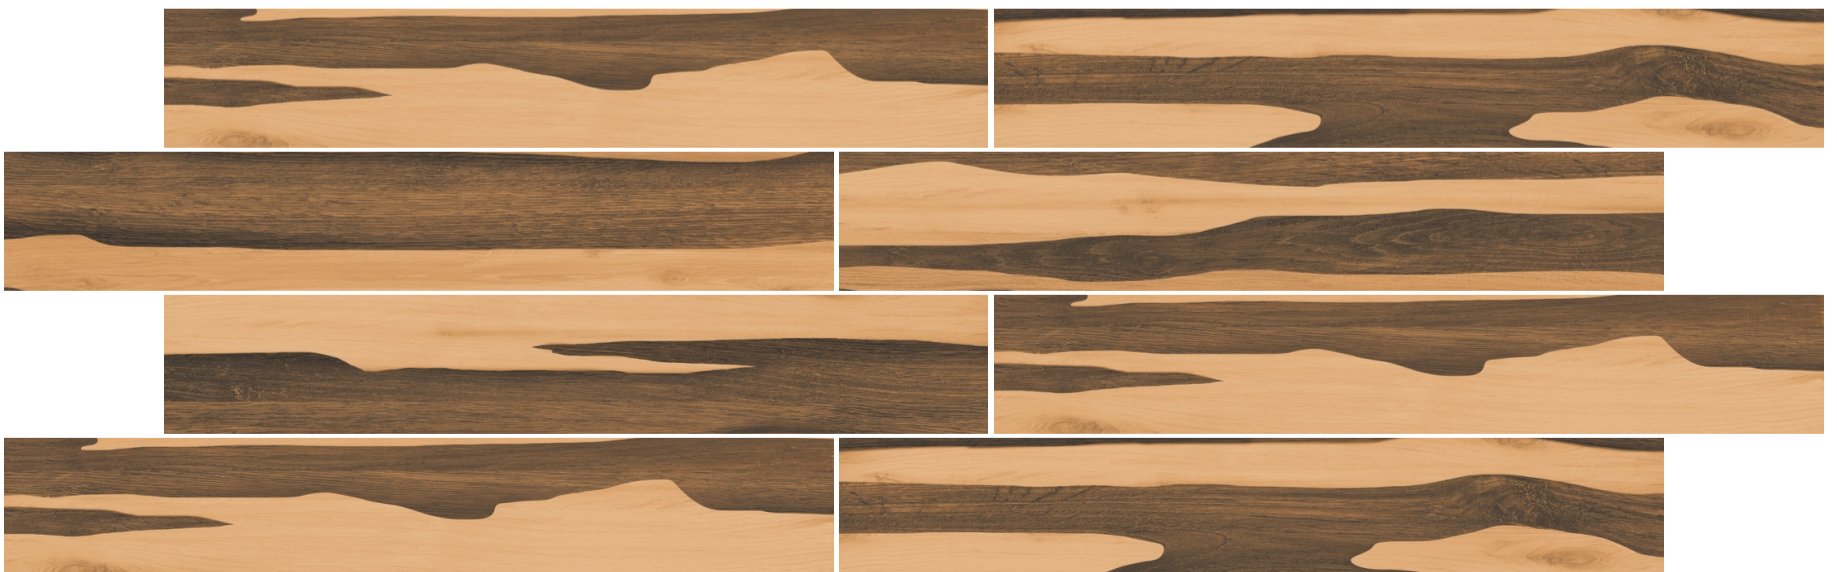

NON-SLIPPING

ACID PROOF

WEAR-RESISTING

FROST FREE

MORELLA CHEVRON

MORELLA CHEVRON

SIZE 200 X 1200 MM | **FINISH** Matt | **THICKNESS** 10.0 MM | **RANDOM** 5

NON-SLIPPING