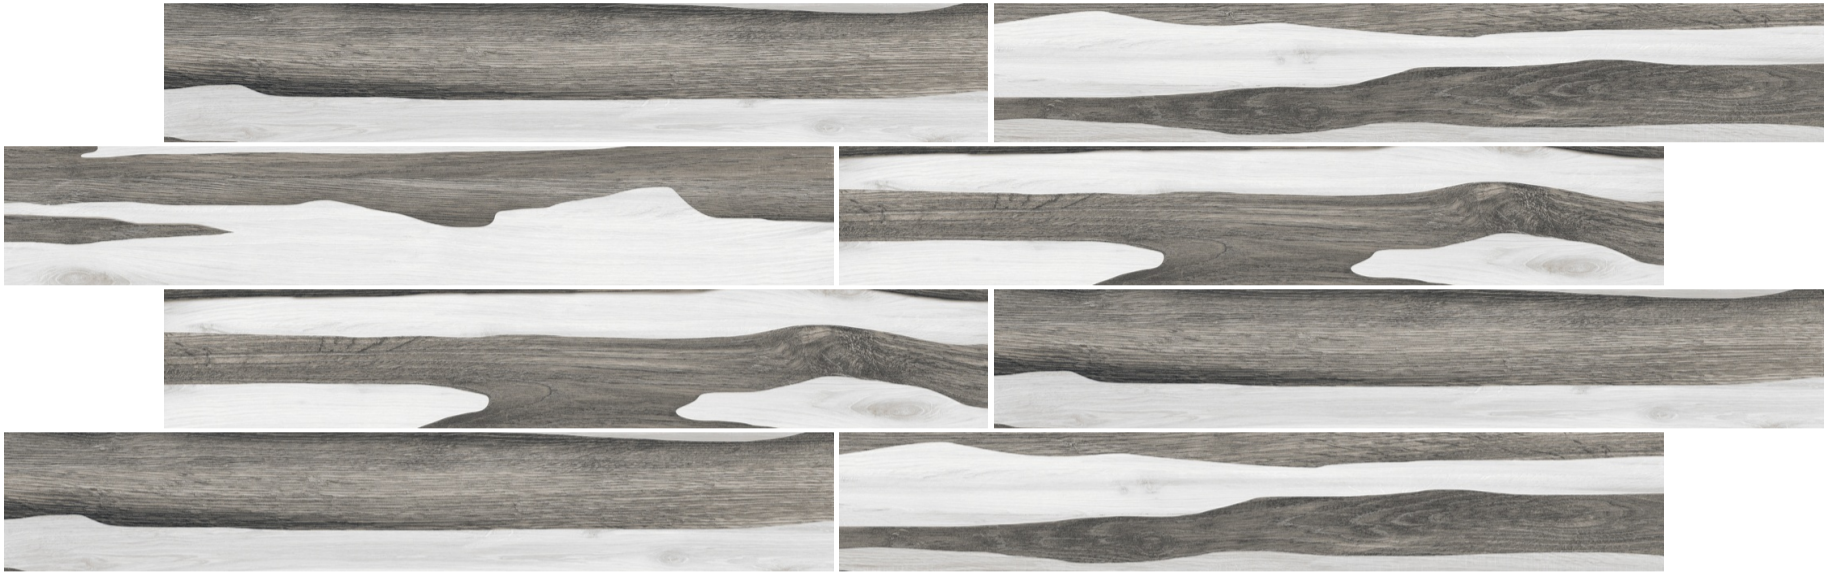

MORELLA GREY

SIZE 200 X 1200 MM | **FINISH** Matt | **THICKNESS** 10.0 MM | **RANDOM** 5

NON-SLIPPING

ACID PROOF

WEAR RESISTING

FROST FREE