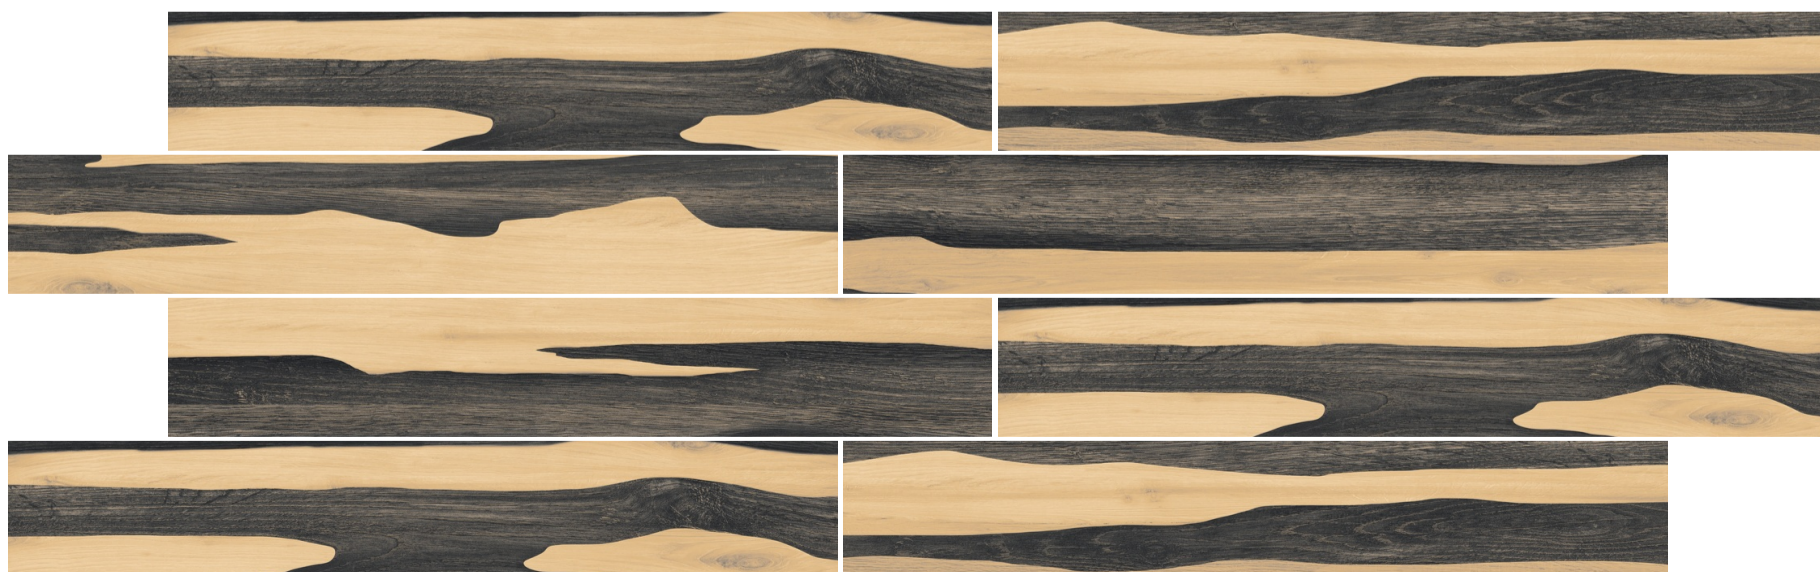

NON-SLIPPING

ACID PROOF

WEAR-RESISTING

FROST FREE