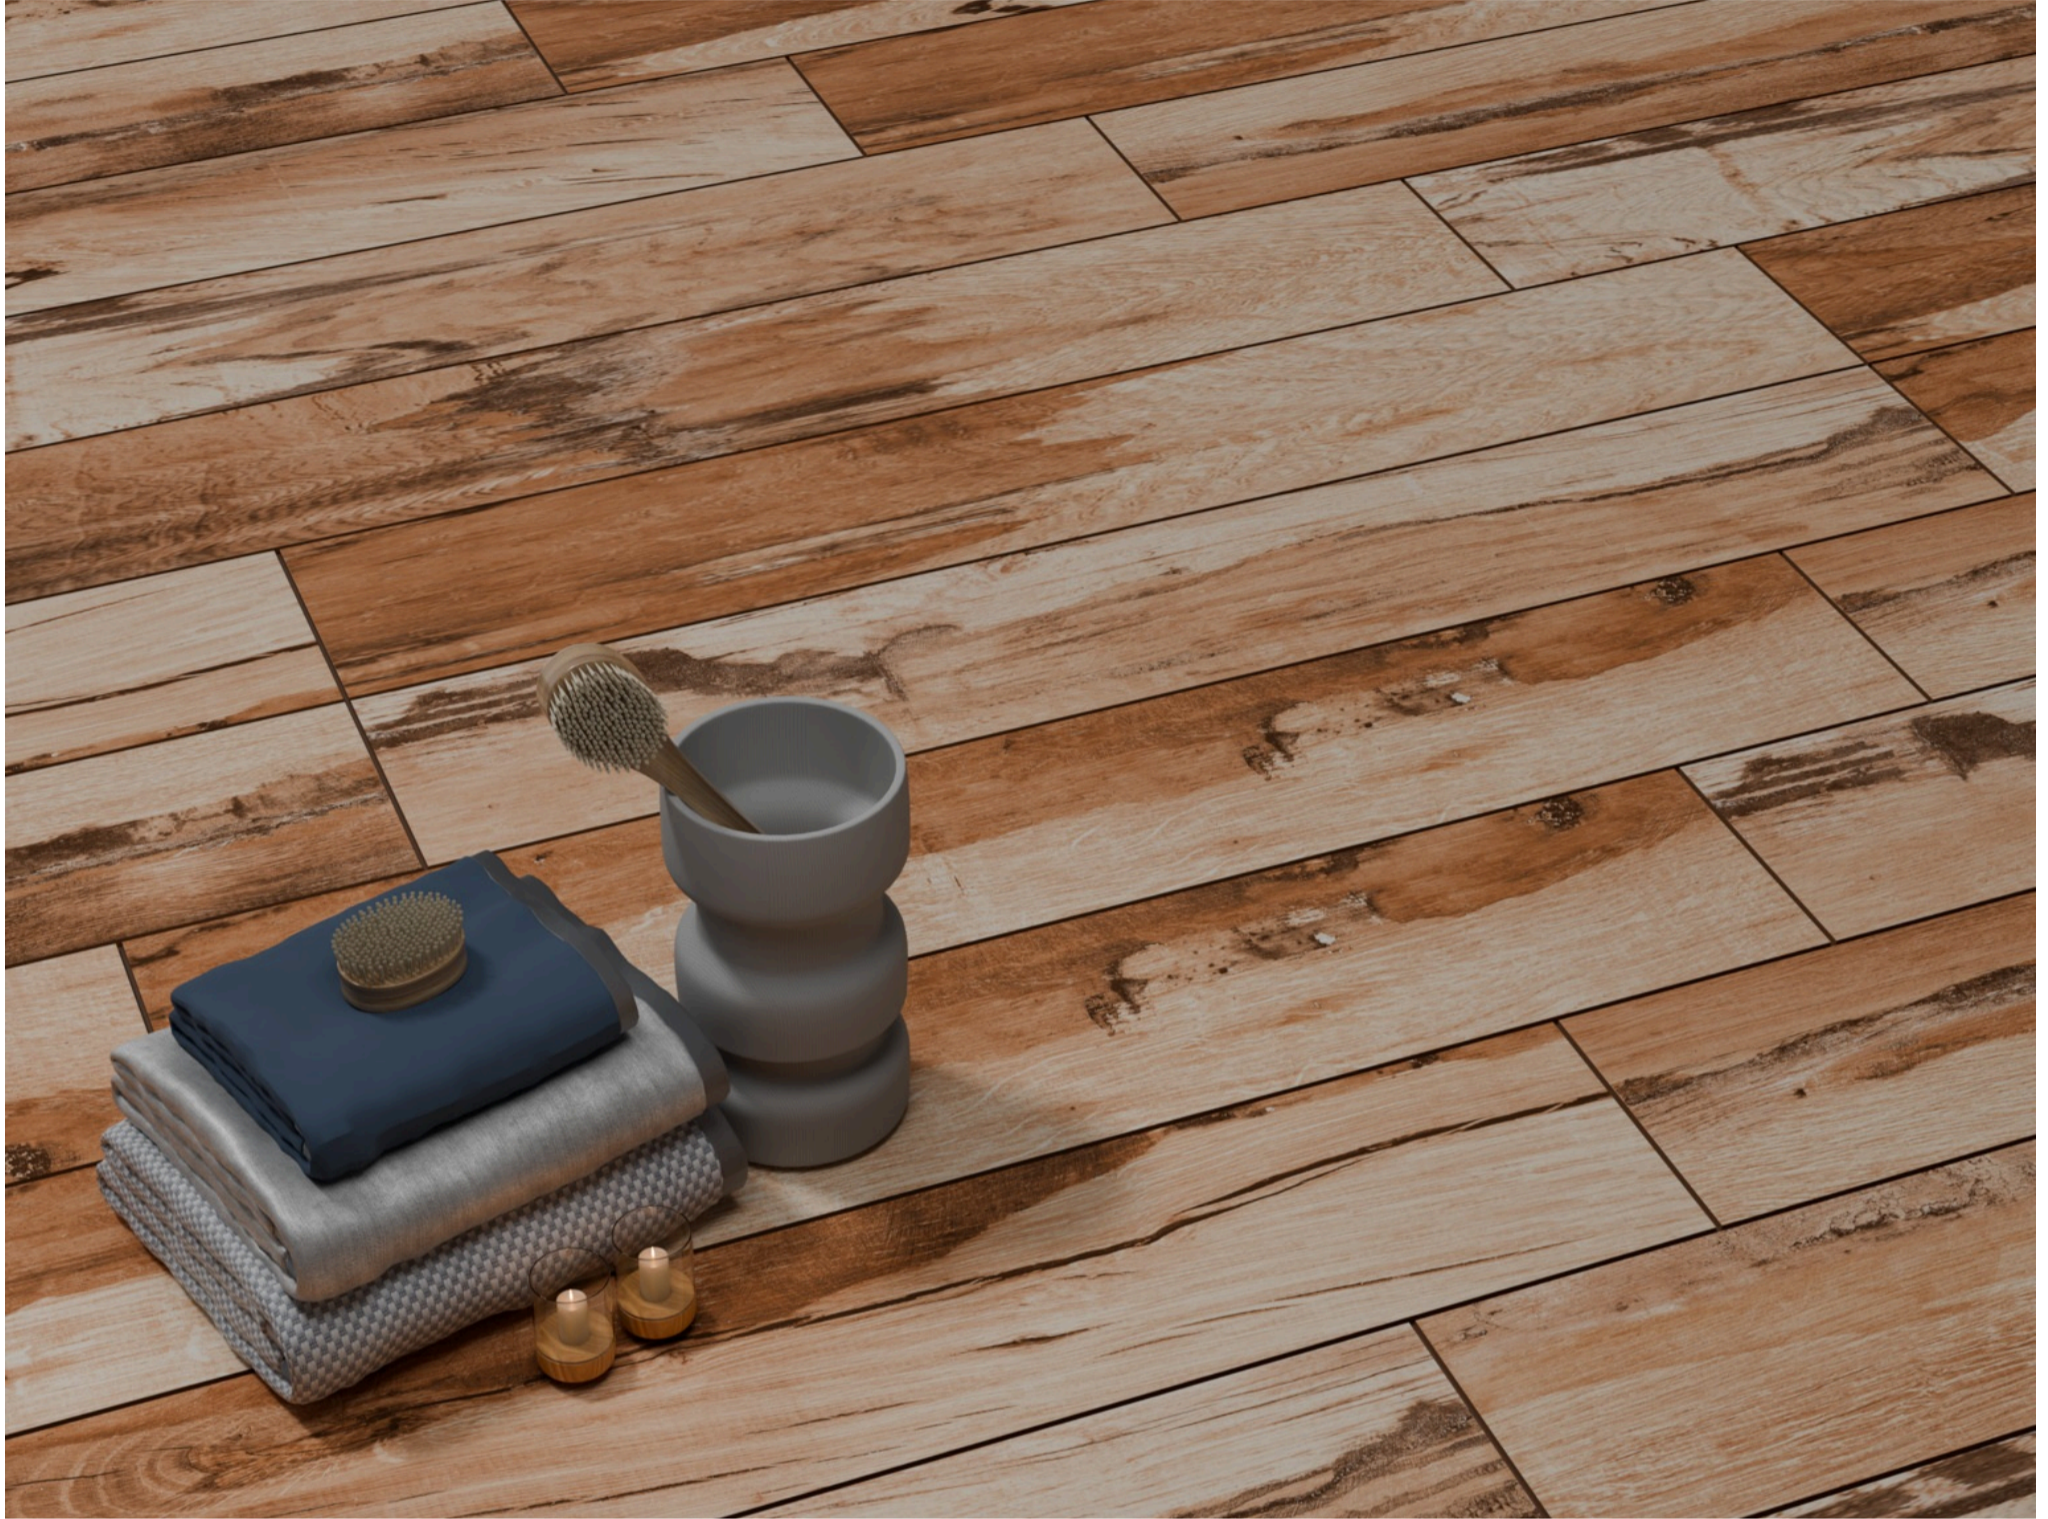

WOODMILL MIELE

WOODMILL MIELE

SIZE 200 X 1200 MM | **FINISH** Matt | **THICKNESS** 10.0 MM | **RANDOM** 7