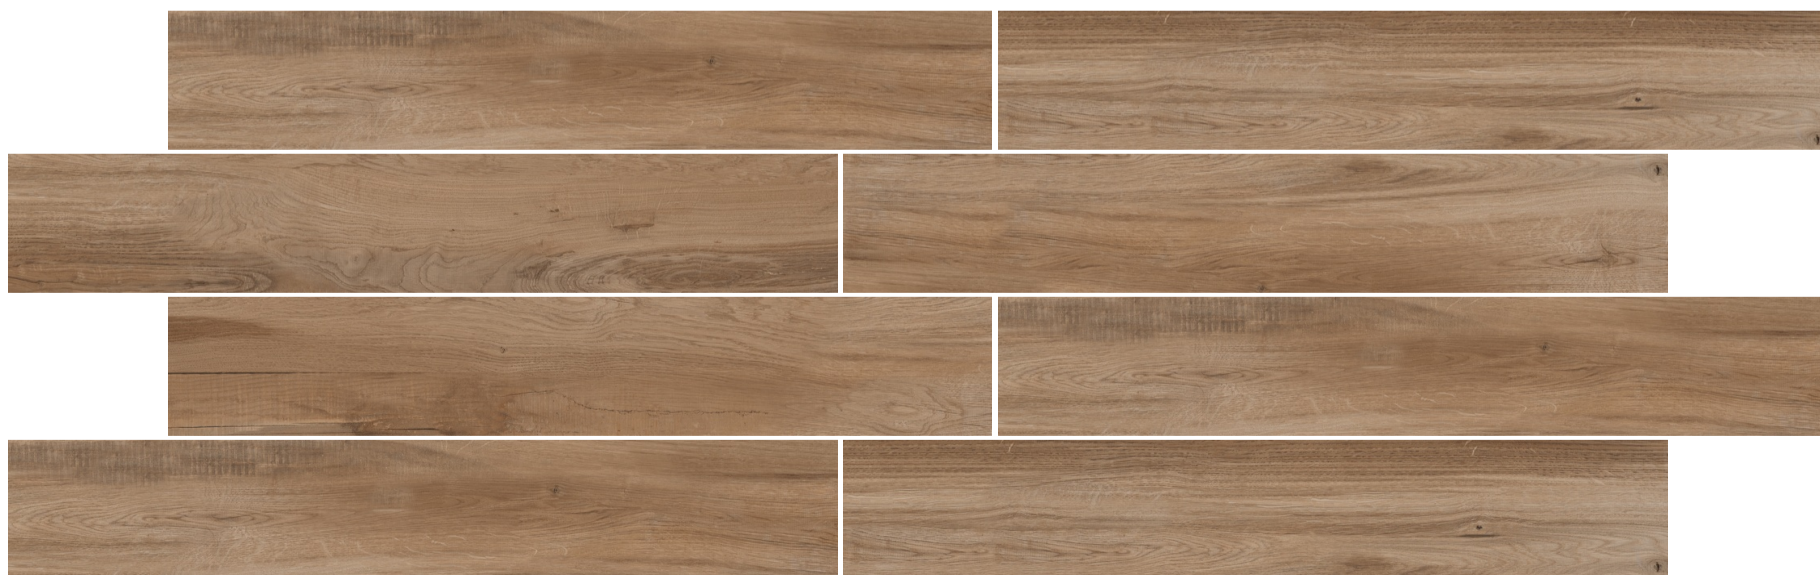

LIFE NOCCIOLA

SIZE 200 X 1200 MM | **FINISH** Matt | **THICKNESS** 10.0 MM | **RANDOM** 5

NON-SLIPPING

ACID PROOF

WEAR RESISTING

FROST FREE