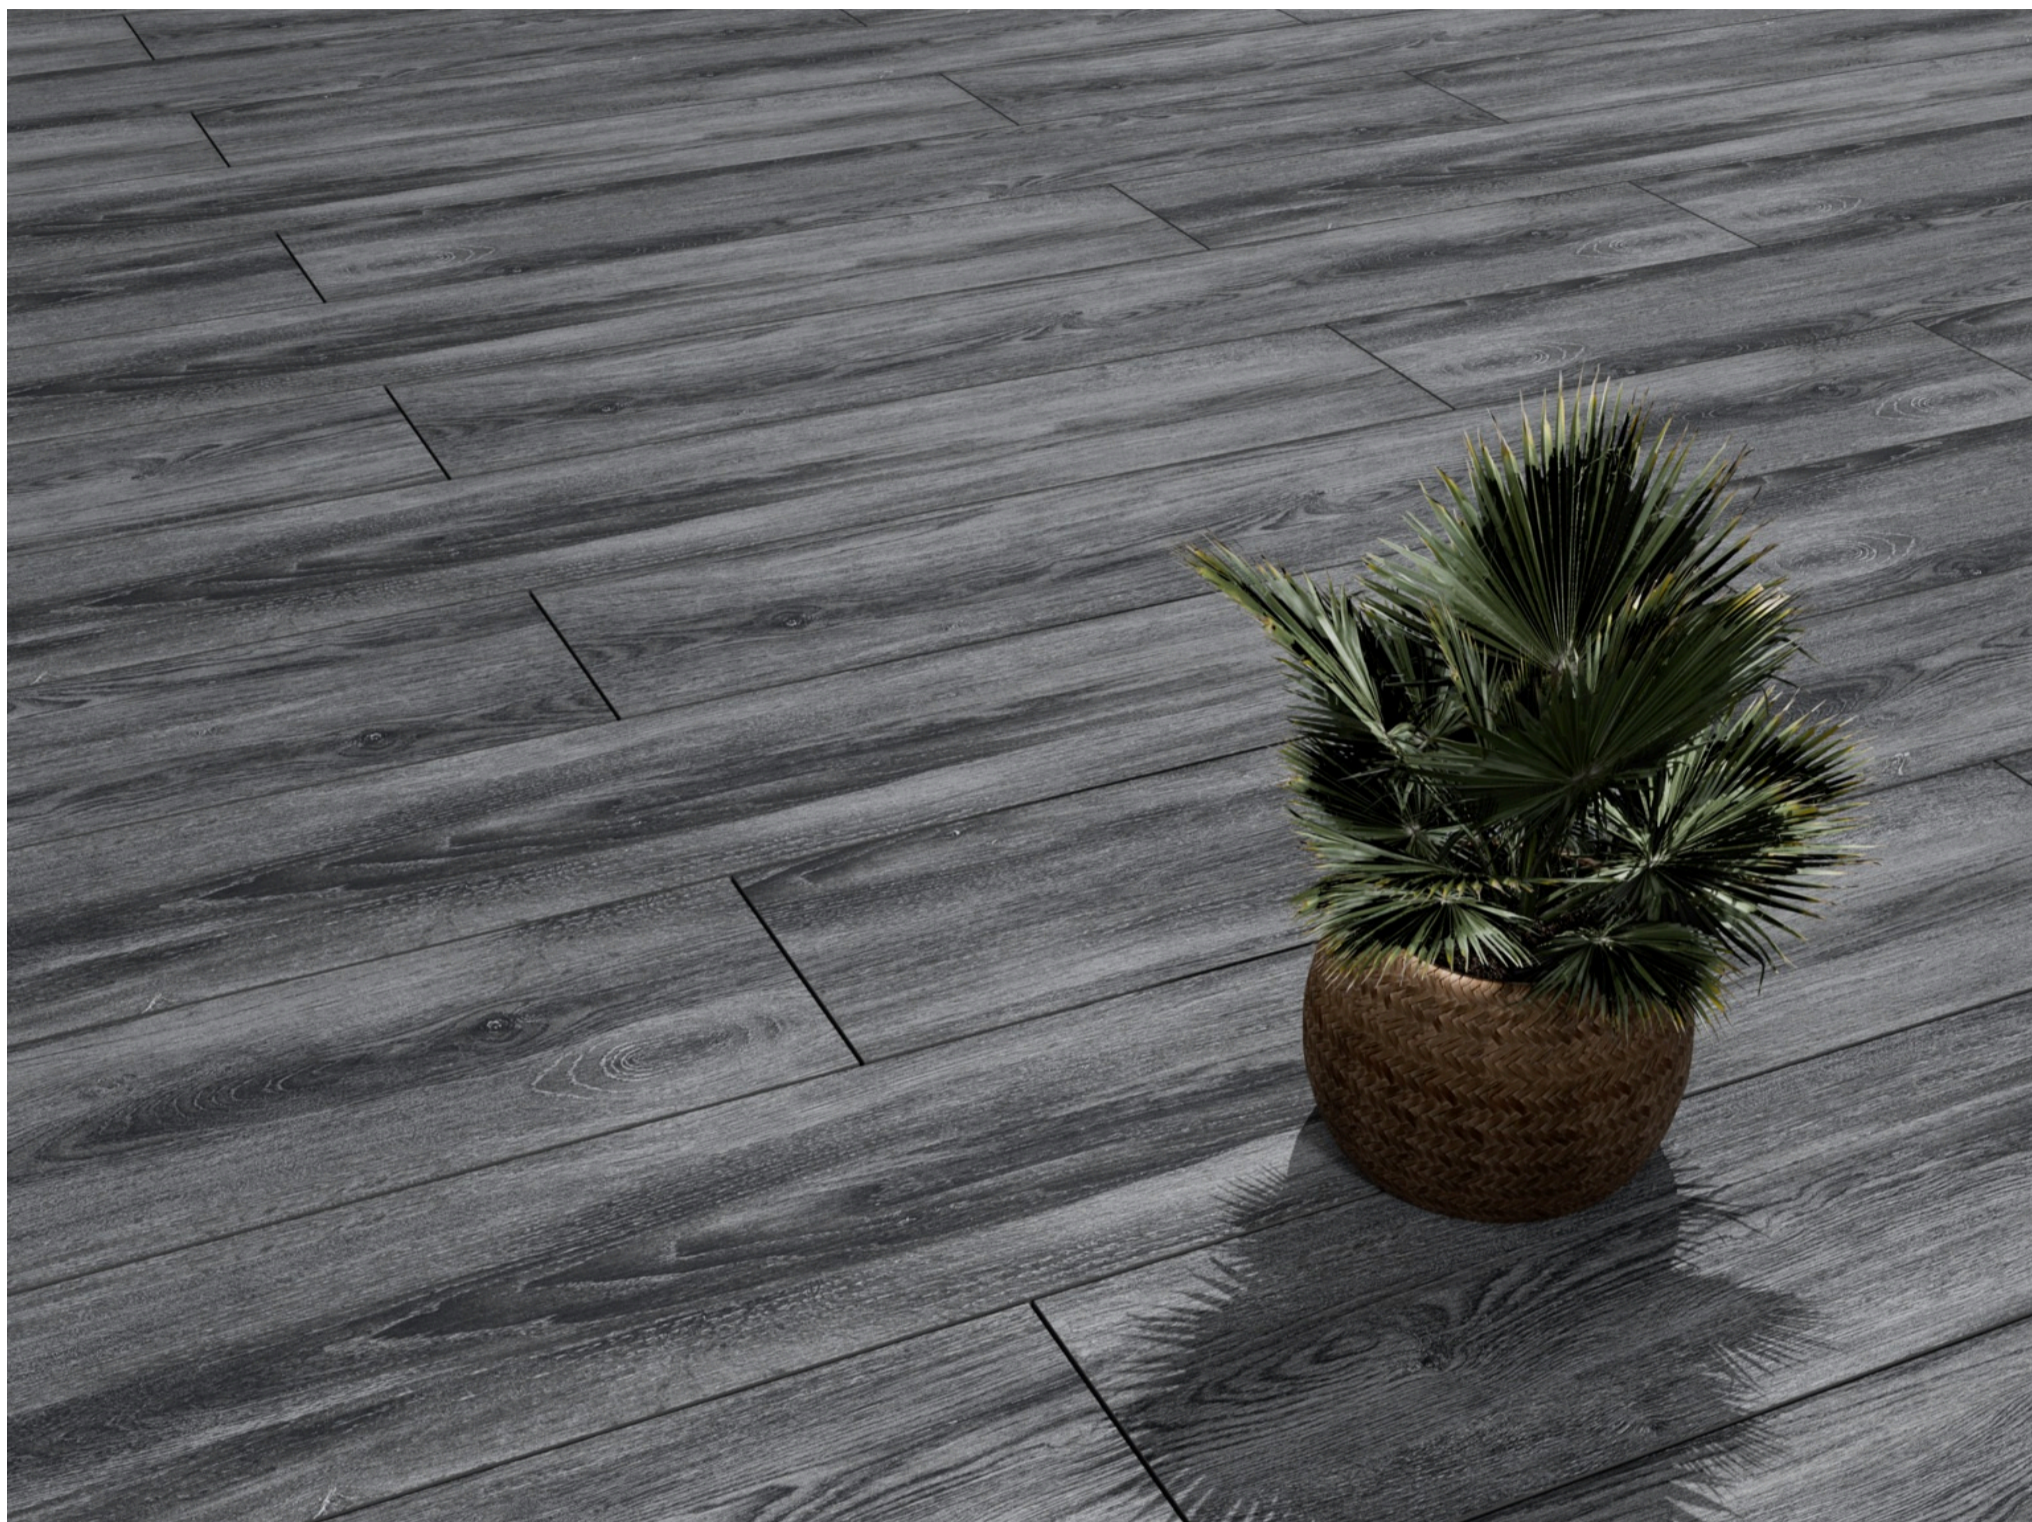

MOUNTAIN BLACK

MOUNTAIN BLACK

SIZE 200 X 1200 MM | **FINISH** Matt | **THICKNESS** 10.0 MM | **RANDOM** 5