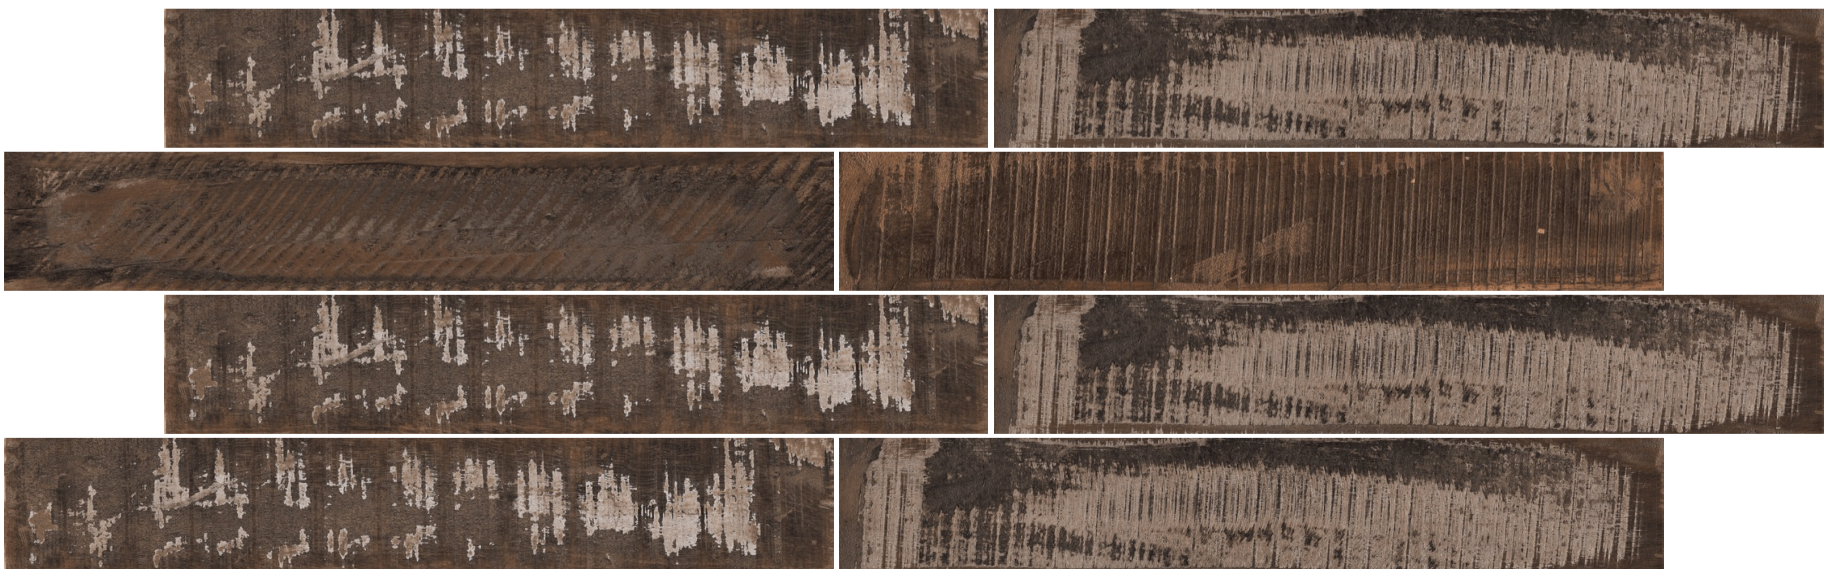

NON-SLIPPING

ACID PROOF

WEAR RESISTING

FROST FREE