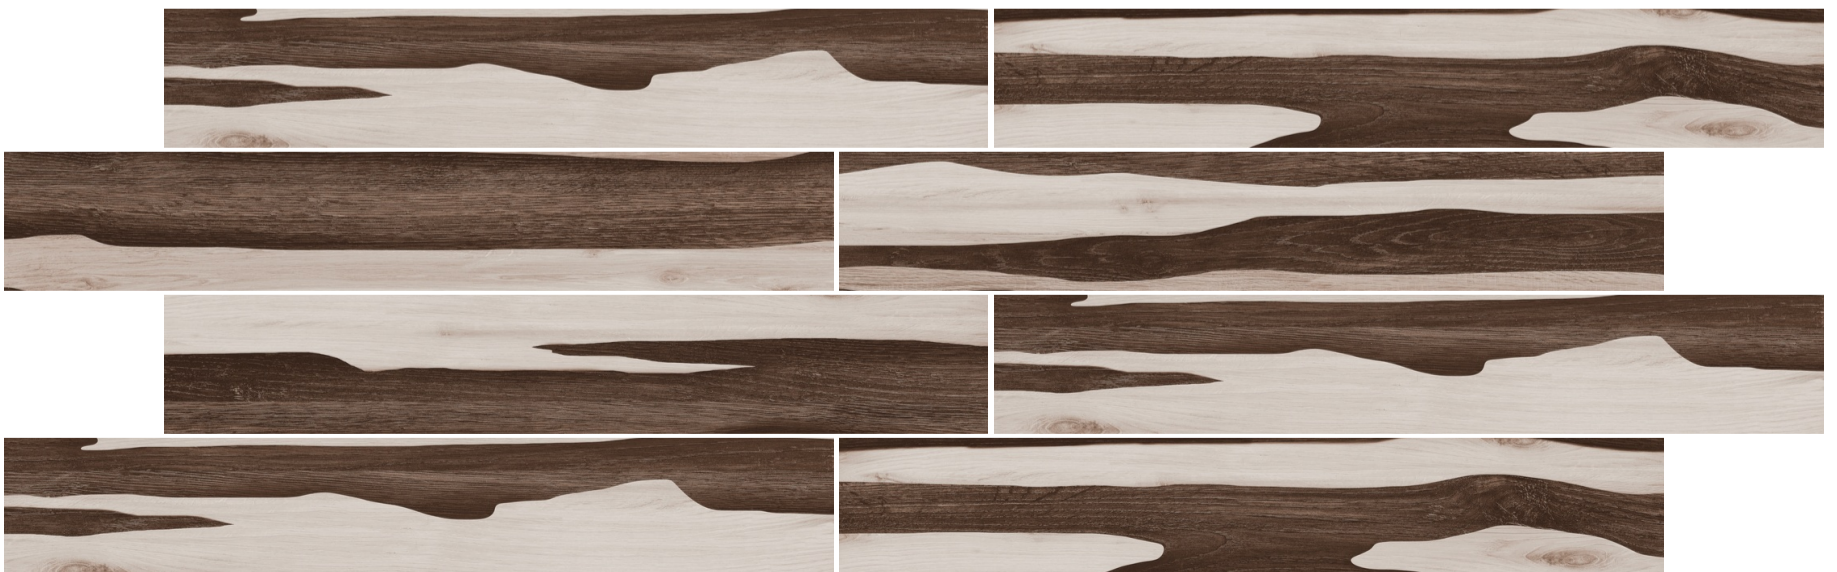

ACID PROOF

WEAR-RESISTING

FROST FREE

MORELLA ALMOND

MORELLA ALMOND

SIZE 200 X 1200 MM | **FINISH** Matt | **THICKNESS** 10.0 MM | **RANDOM** 5

NON-SLIPPING

ACID PROOF