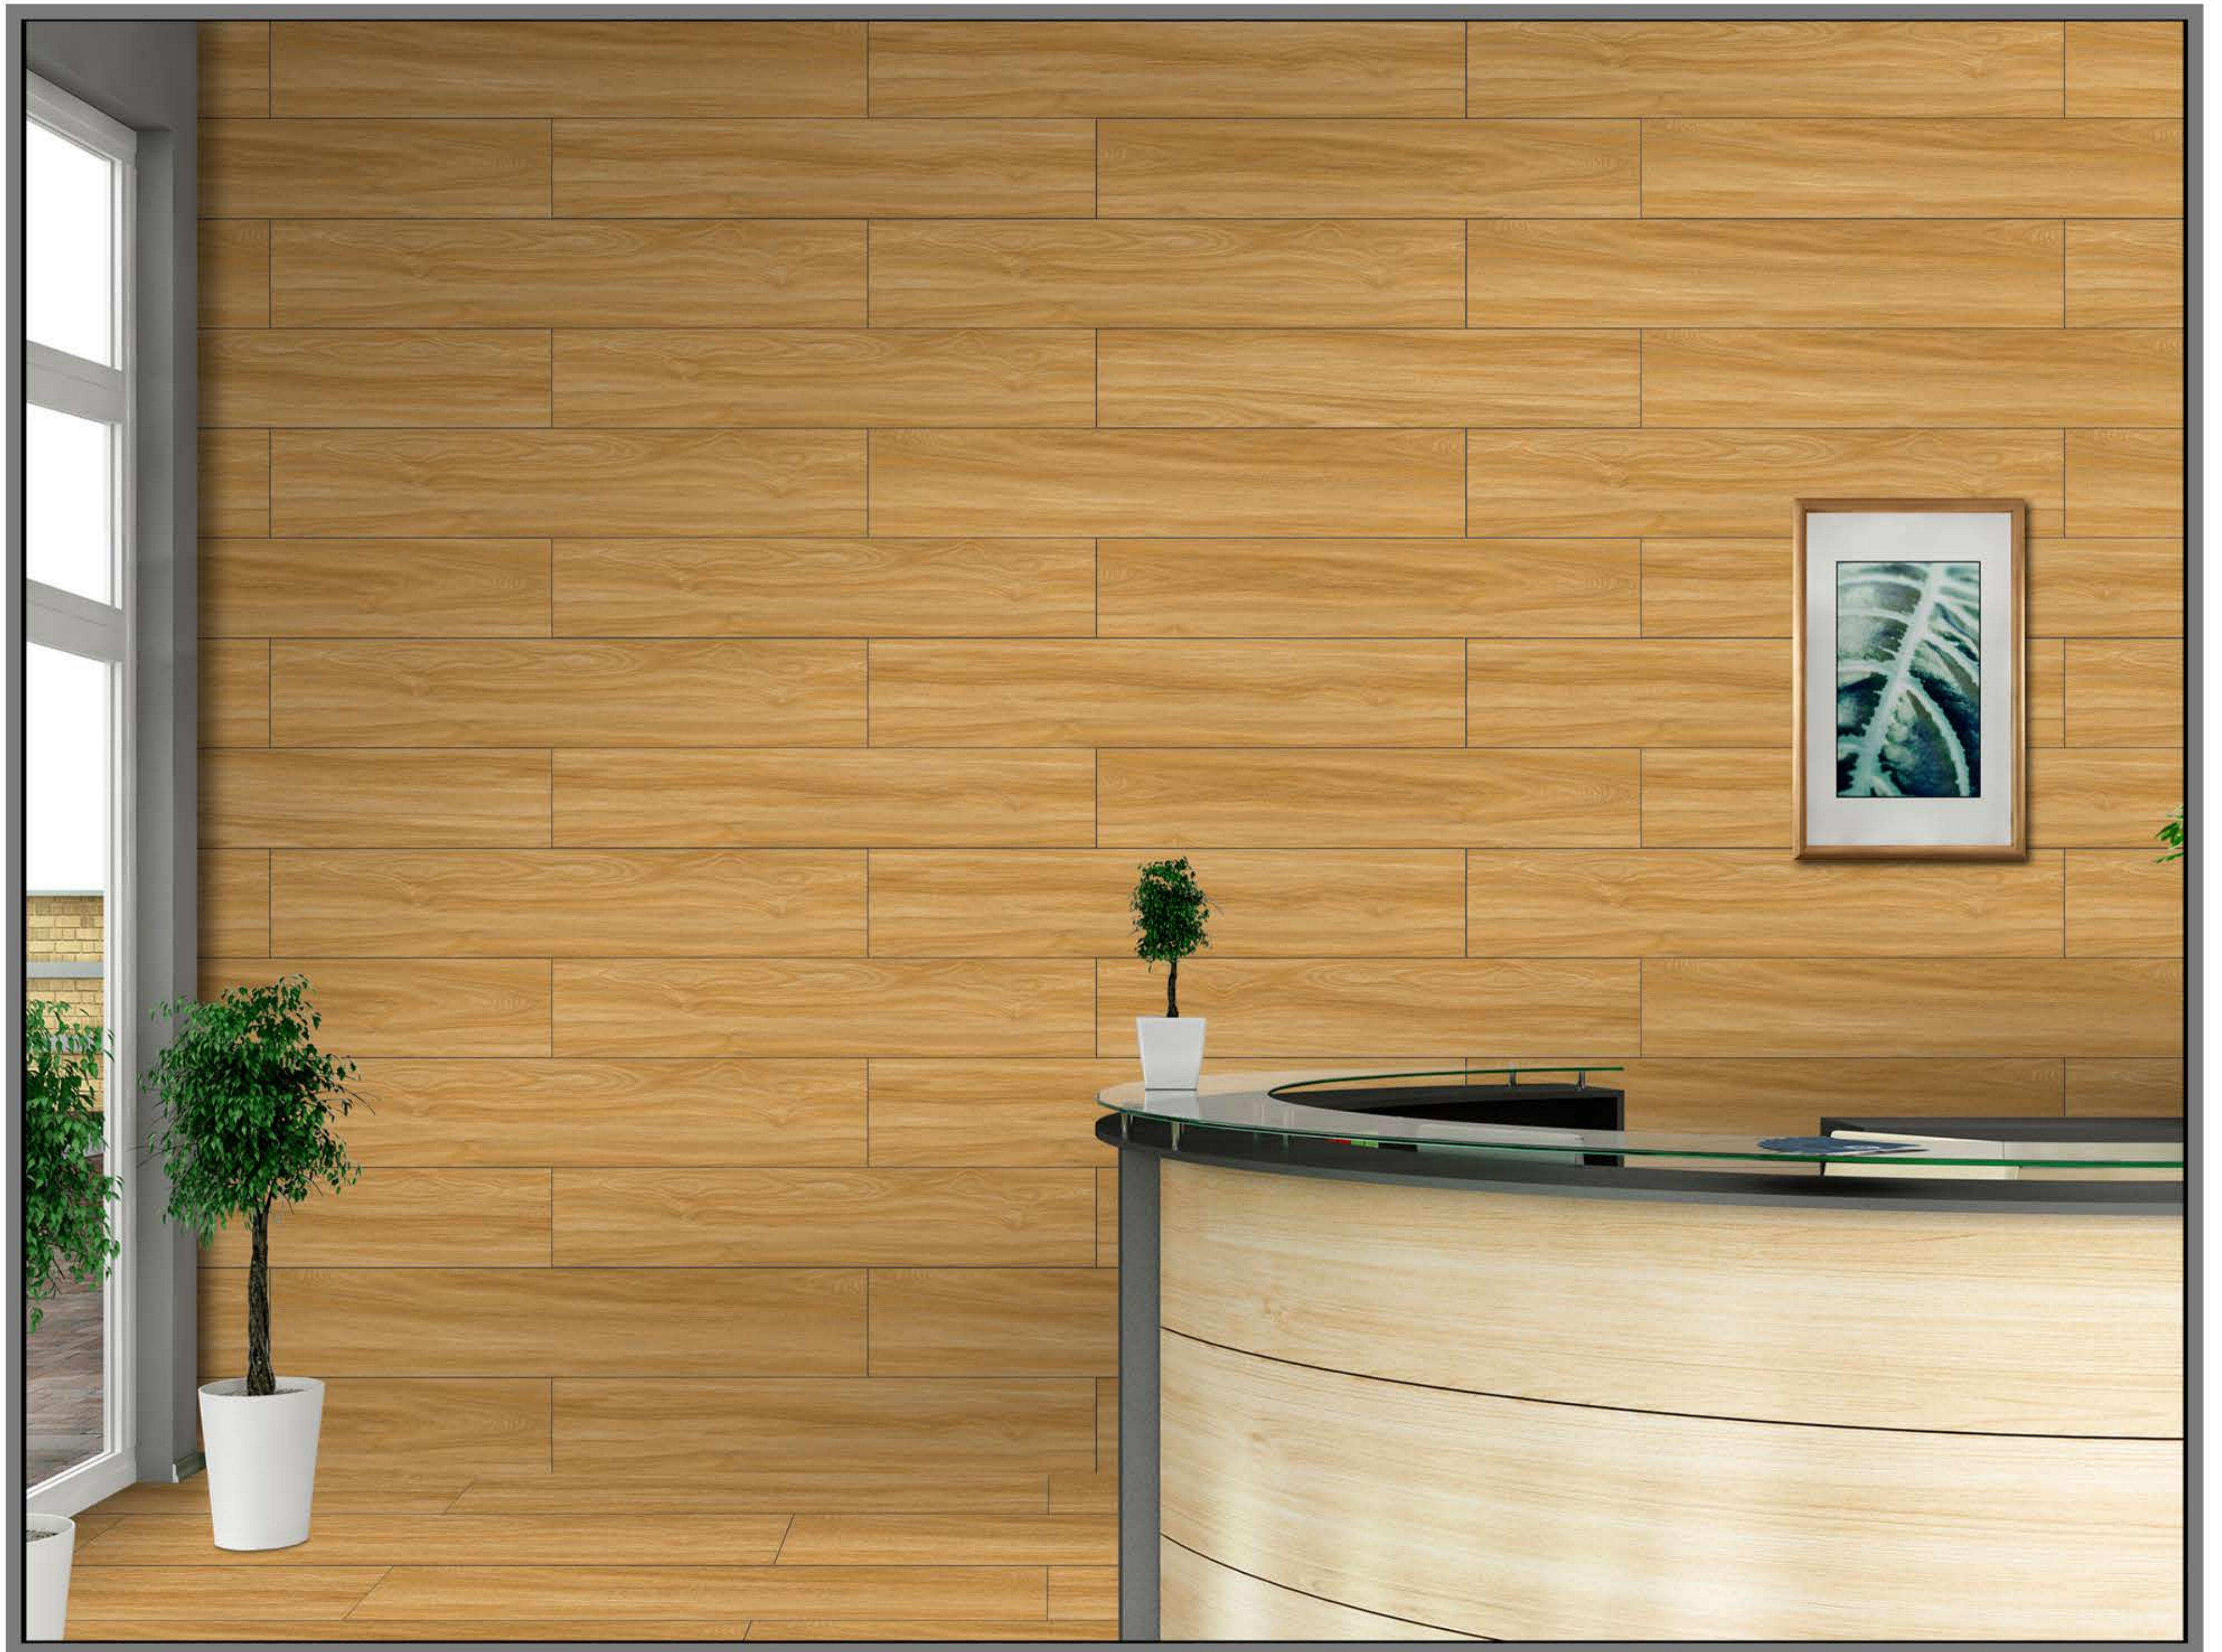

ARTICO LIME