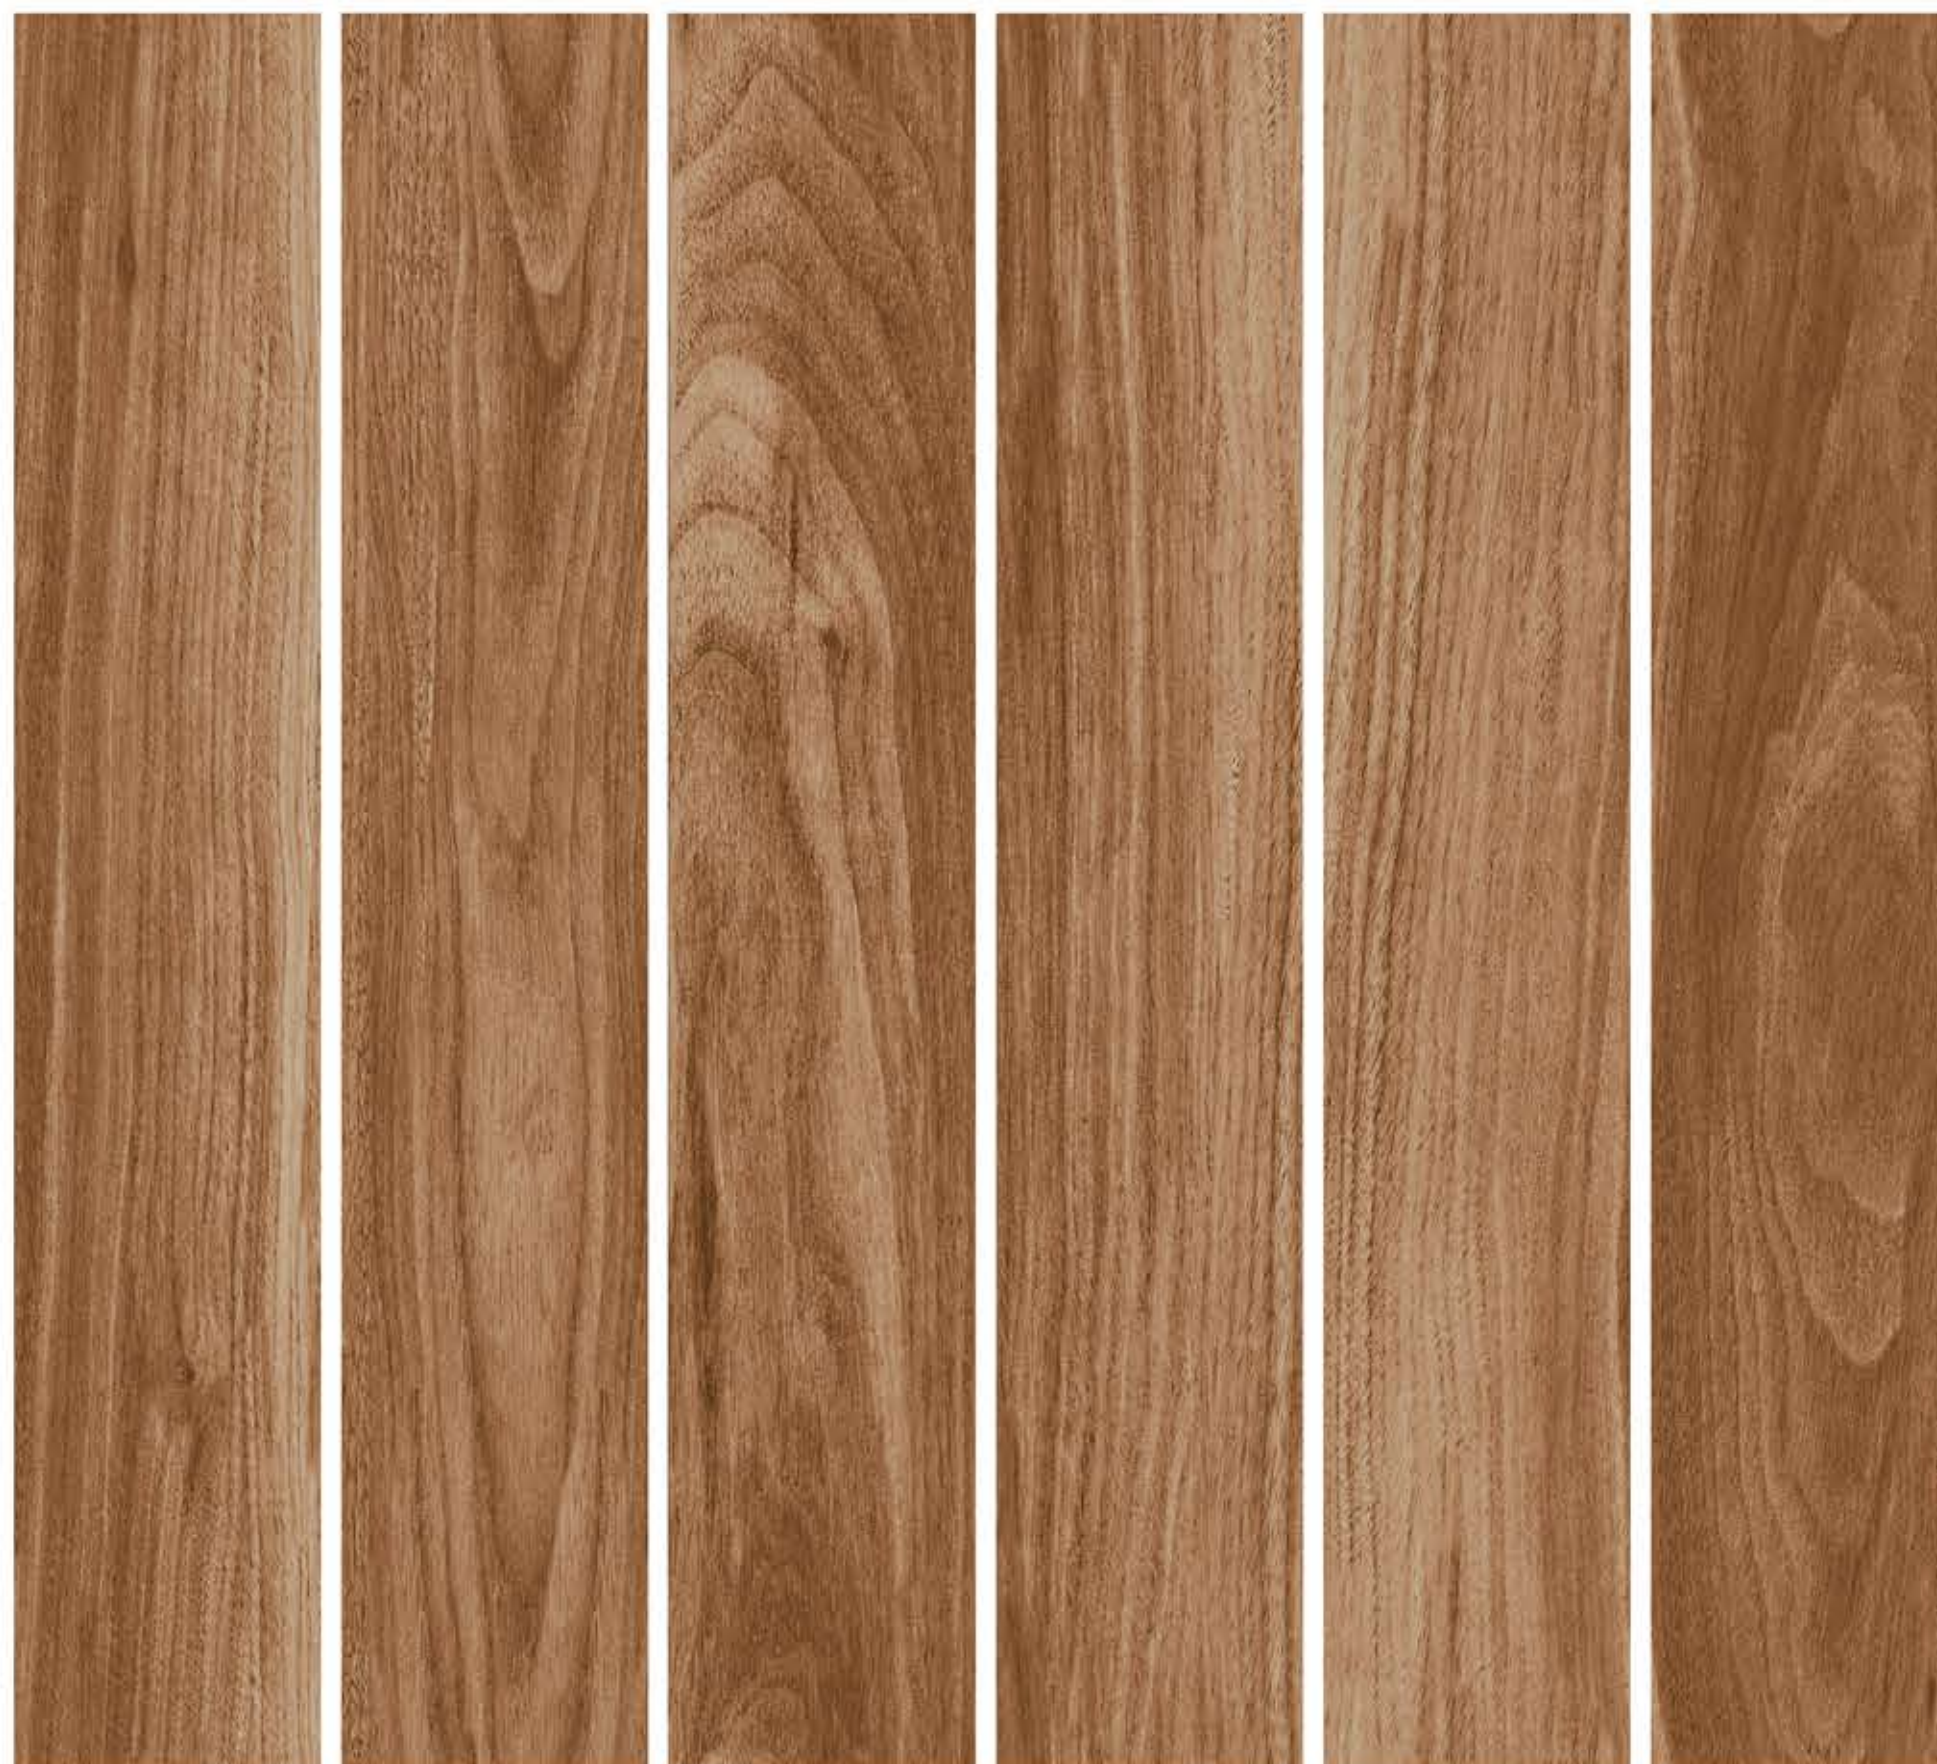

GULMOR OCRE

200X1200MM/20X120CM

RANDOM

06

FINISH

MATT