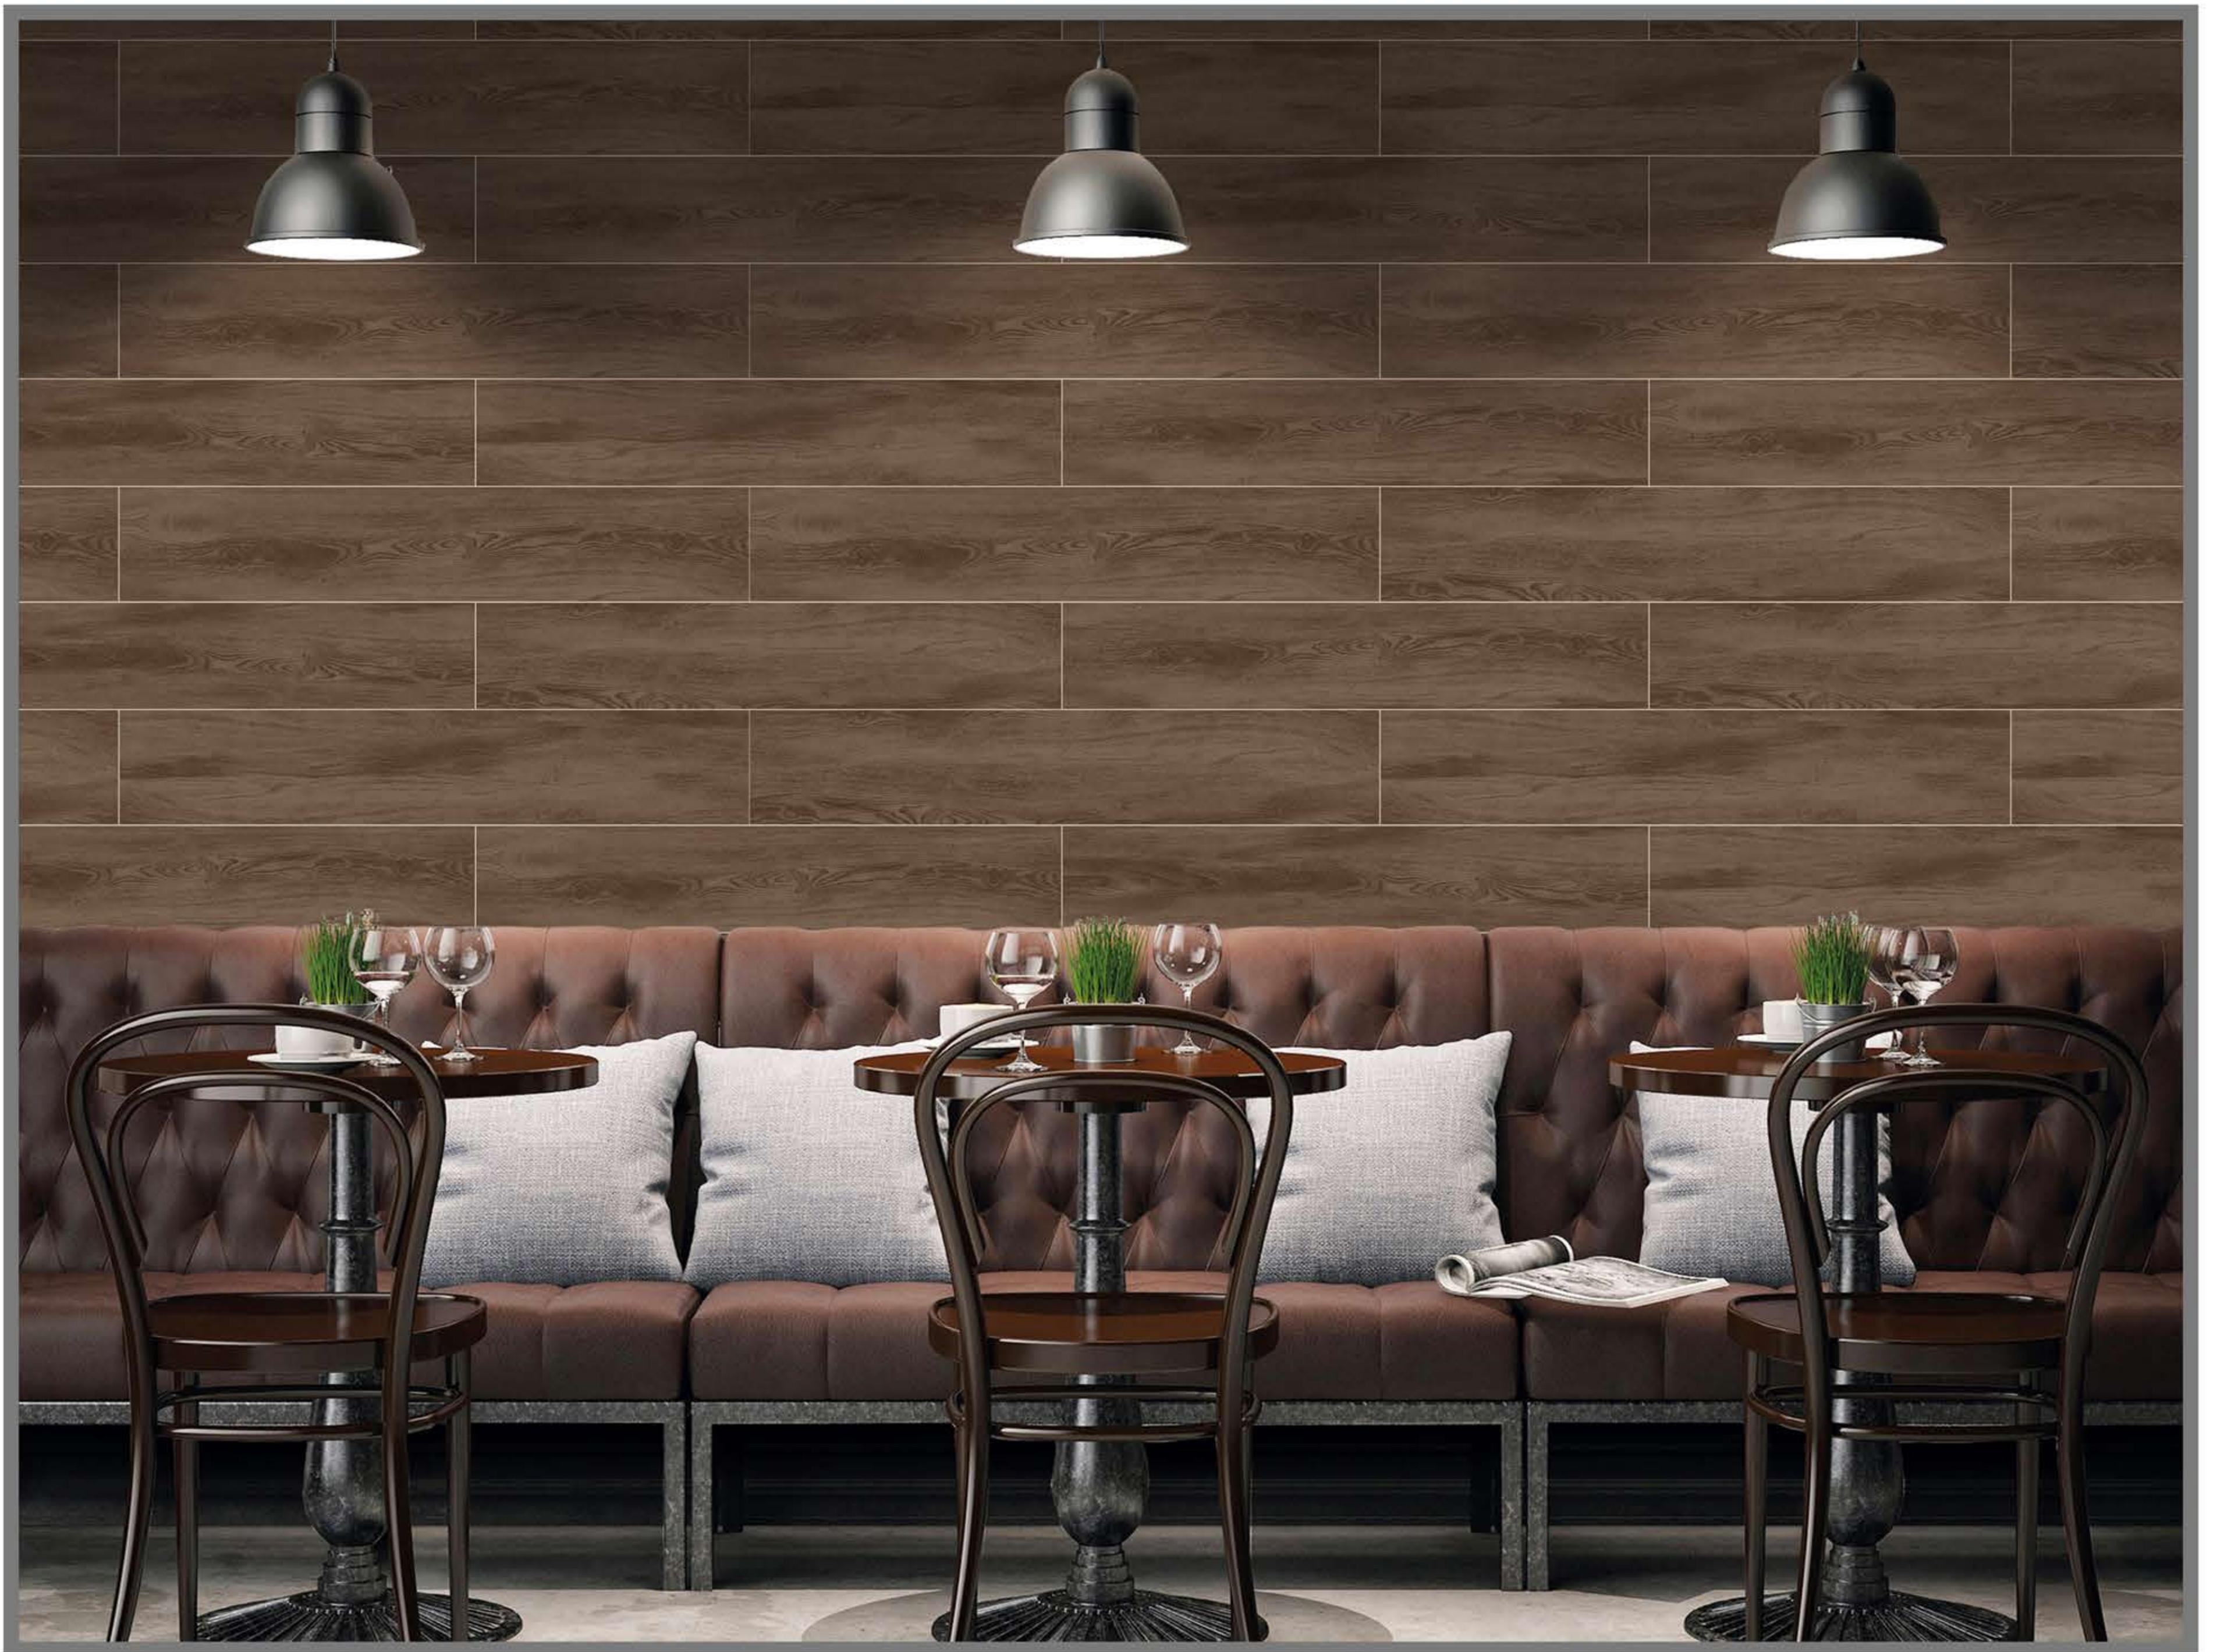

EBONY WALNUT