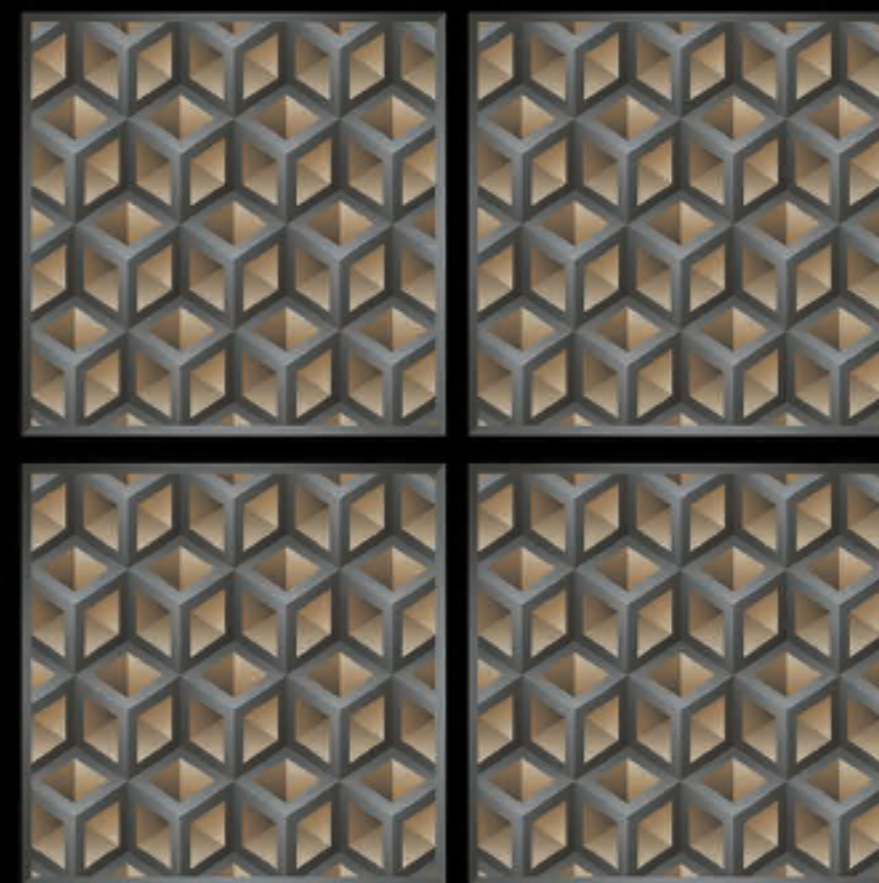

GVT | POLISHED
PGVT | 600 x 600mm

3D-160

- 100% Replacement for Italian Marble
- Water Absorption $\leq 0.5\%$
- Zero Maintenance
- Stain Class 5 Resistant
- Eco Friendly
- Divine Glossiness
- Fire Resistant
- Frost Resistant