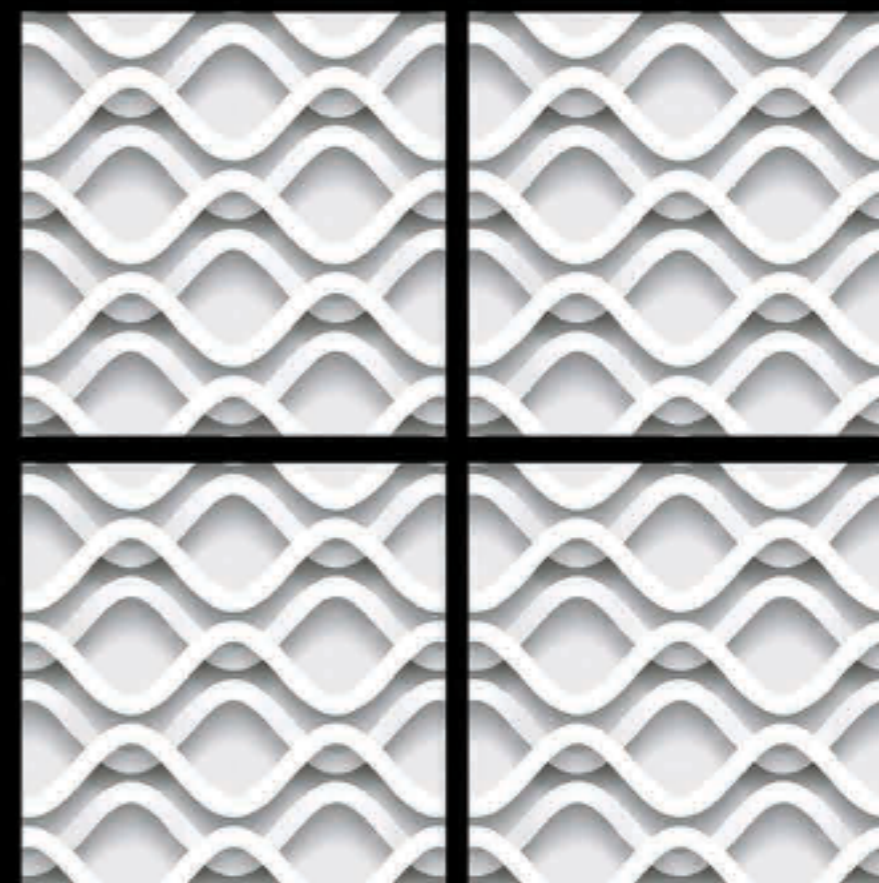

GVT | POLISHED
PGVT | 600 x 600mm

3D-154

- 100% Replacement for Italian Marble
- Water Absorption $\leq 0.5\%$
- Zero Maintenance
- Stain Class 5 Resistant
- Eco Friendly
- Divine Glossiness
- Fire Resistant
- Frost Resistant