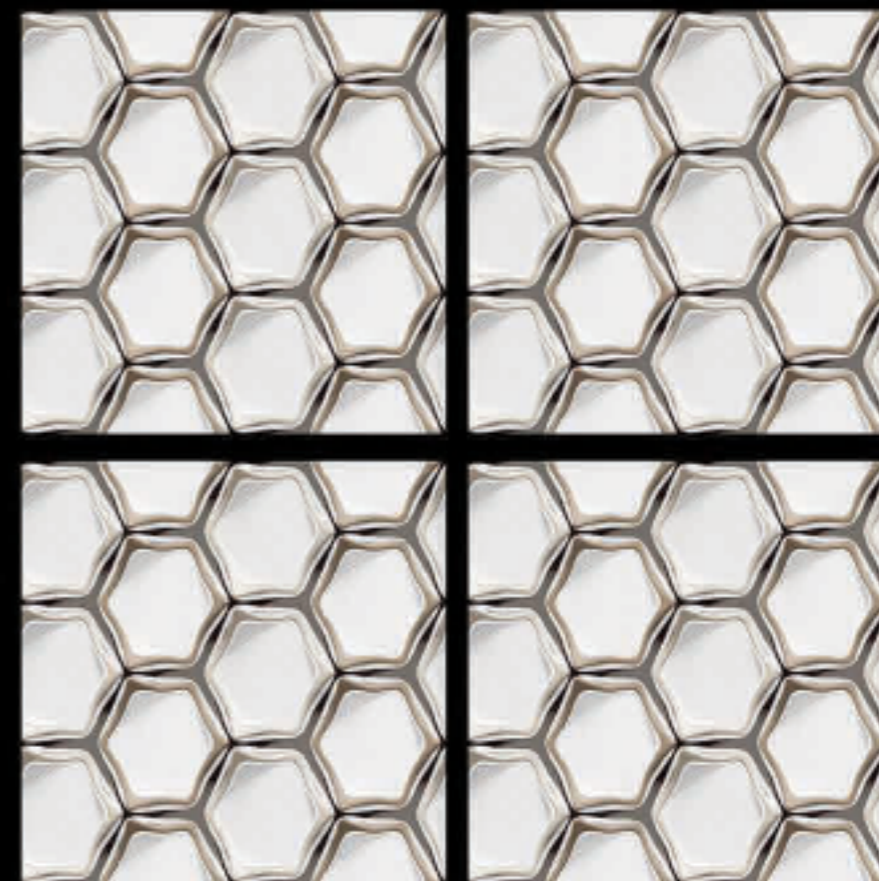

GVT | POLISHED
PGVT | 600 x 600mm

3D-126

- 100% Replacement for Italian Marble
- Water Absorption $\leq 0.5\%$
- Zero Maintenance
- Stain Class 5 Resistant
- Eco Friendly
- Divine Glossiness
- Fire Resistant
- Frost Resistant