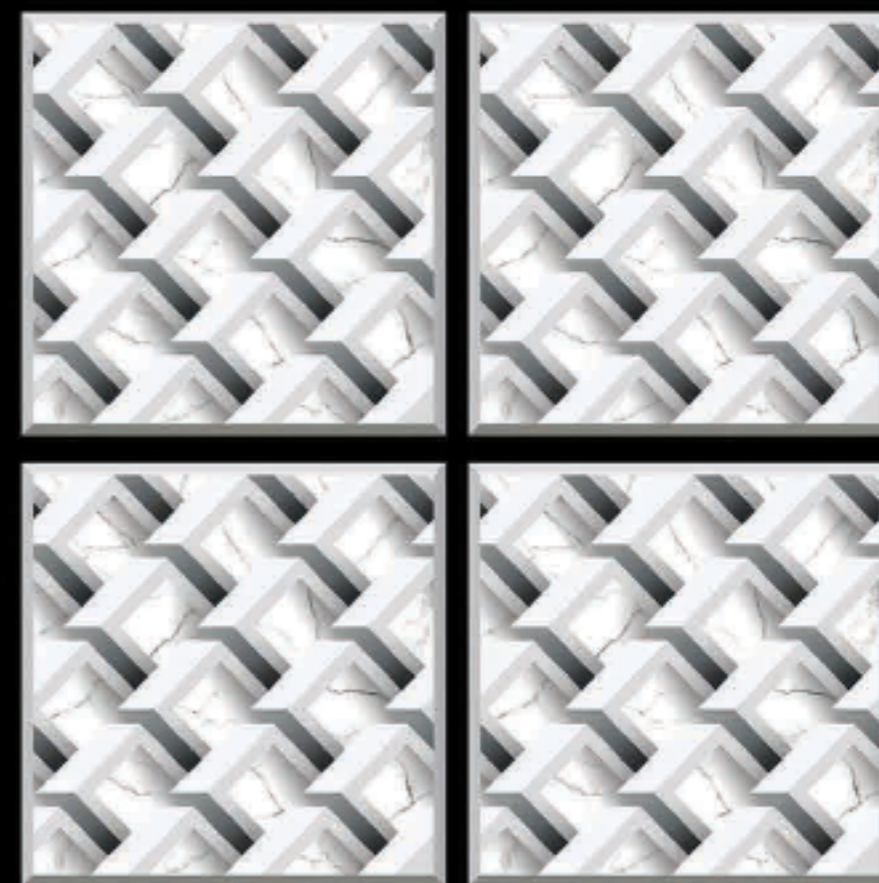

GVT | POLISHED
PGVT | 600 x 600mm

3D-165

- 100% Replacement for Italian Marble
- Water Absorption $\leq 0.5\%$
- Zero Maintenance
- Stain Class 5 Resistant
- Eco Friendly
- Divine Glossiness
- Fire Resistant
- Frost Resistant