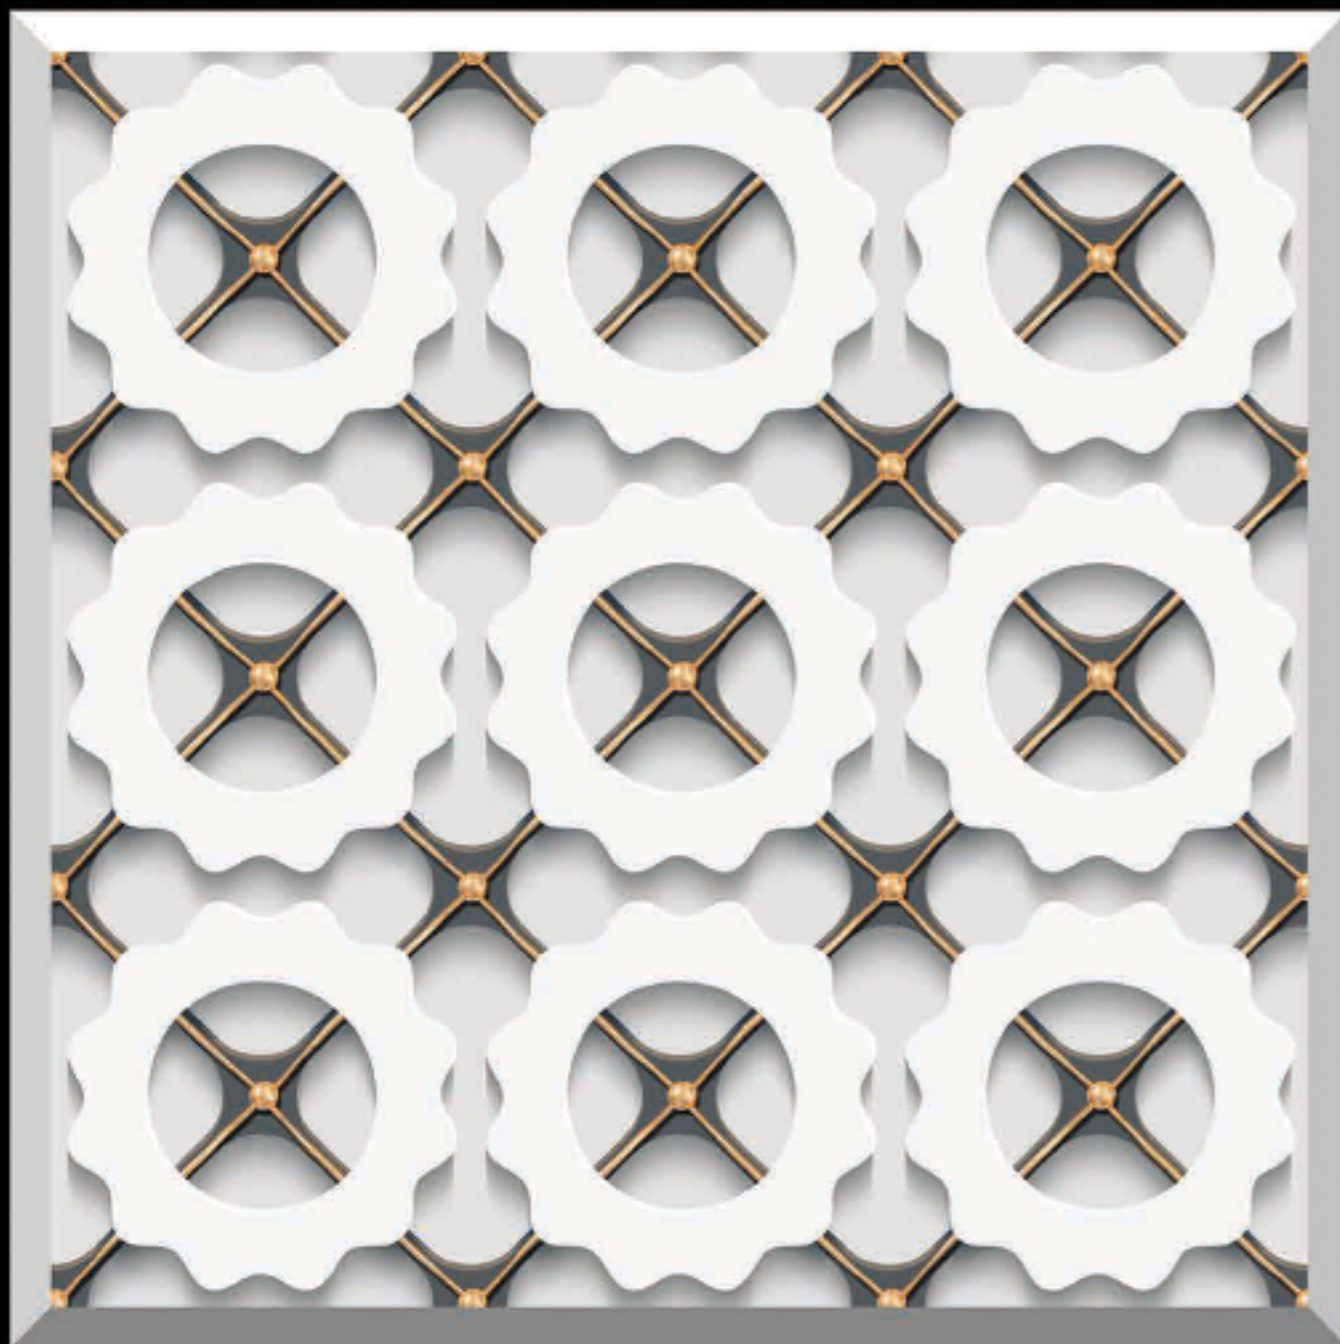

GVT | POLISHED
PGVT | 600 x 600mm

3D-157

- 100% Replacement for Italian Marble
- Water Absorption $\leq 0.5\%$
- Zero Maintenance
- Stain Class 5 Resistant
- Eco Friendly
- Divine Glossiness
- Fire Resistant
- Frost Resistant