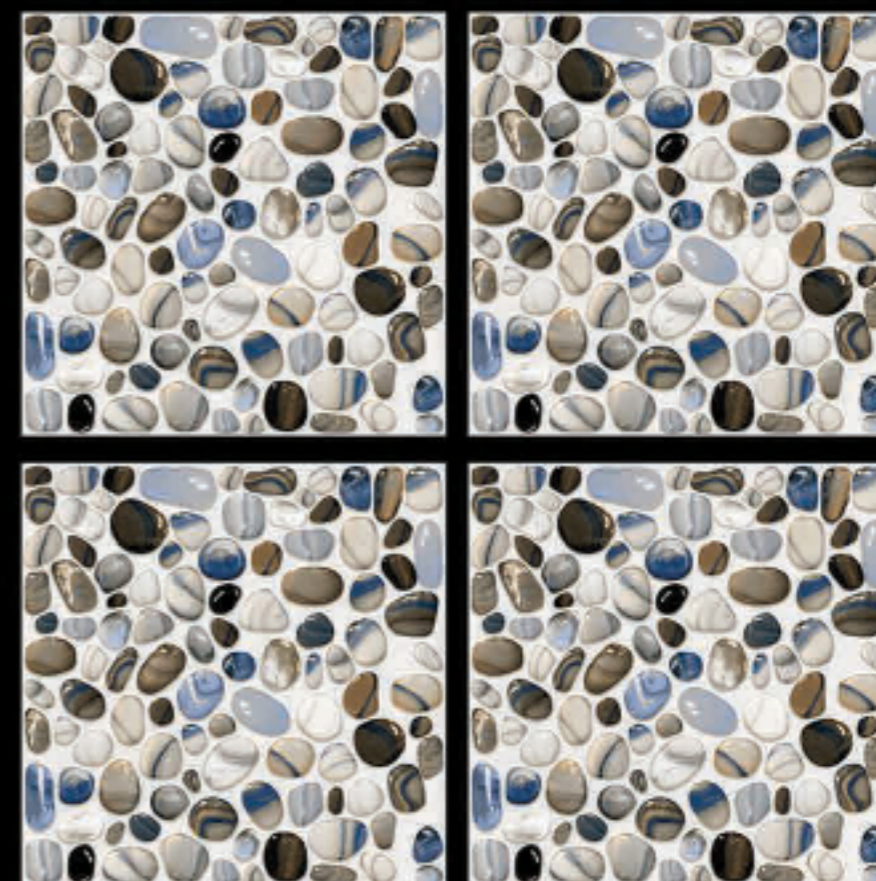

GVT | POLISHED
PGVT | 600 x 600mm

3D-127

- 100% Replacement for Italian Marble
- Water Absorption $\leq 0.5\%$
- Zero Maintenance
- Stain Class 5 Resistant
- Eco Friendly
- Divine Glossiness
- Fire Resistant
- Frost Resistant