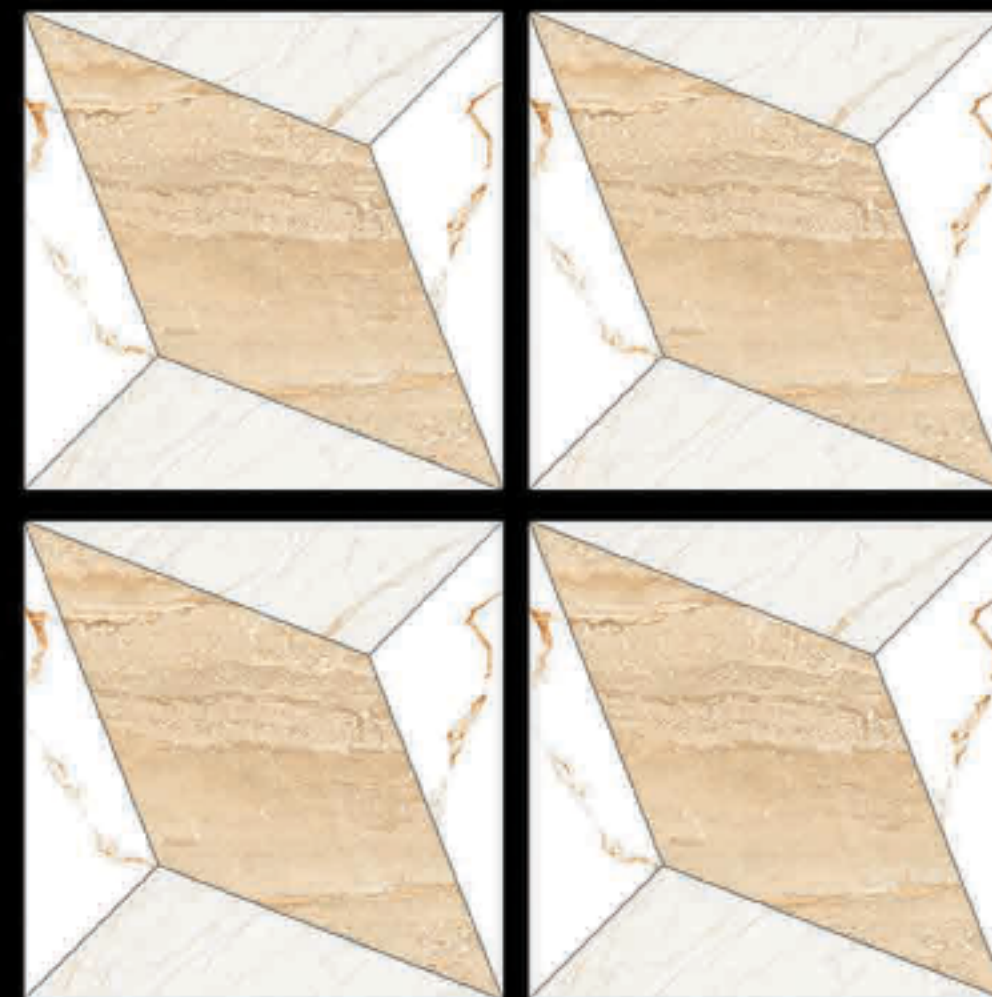

GVT | POLISHED
PGVT | 600 x 600mm

3D-012

- 100% Replacement for Italian Marble
- Water Absorption $\leq 0.5\%$
- Zero Maintenance
- Stain Class 5 Resistant
- Eco Friendly
- Divine Glossiness
- Fire Resistant
- Frost Resistant