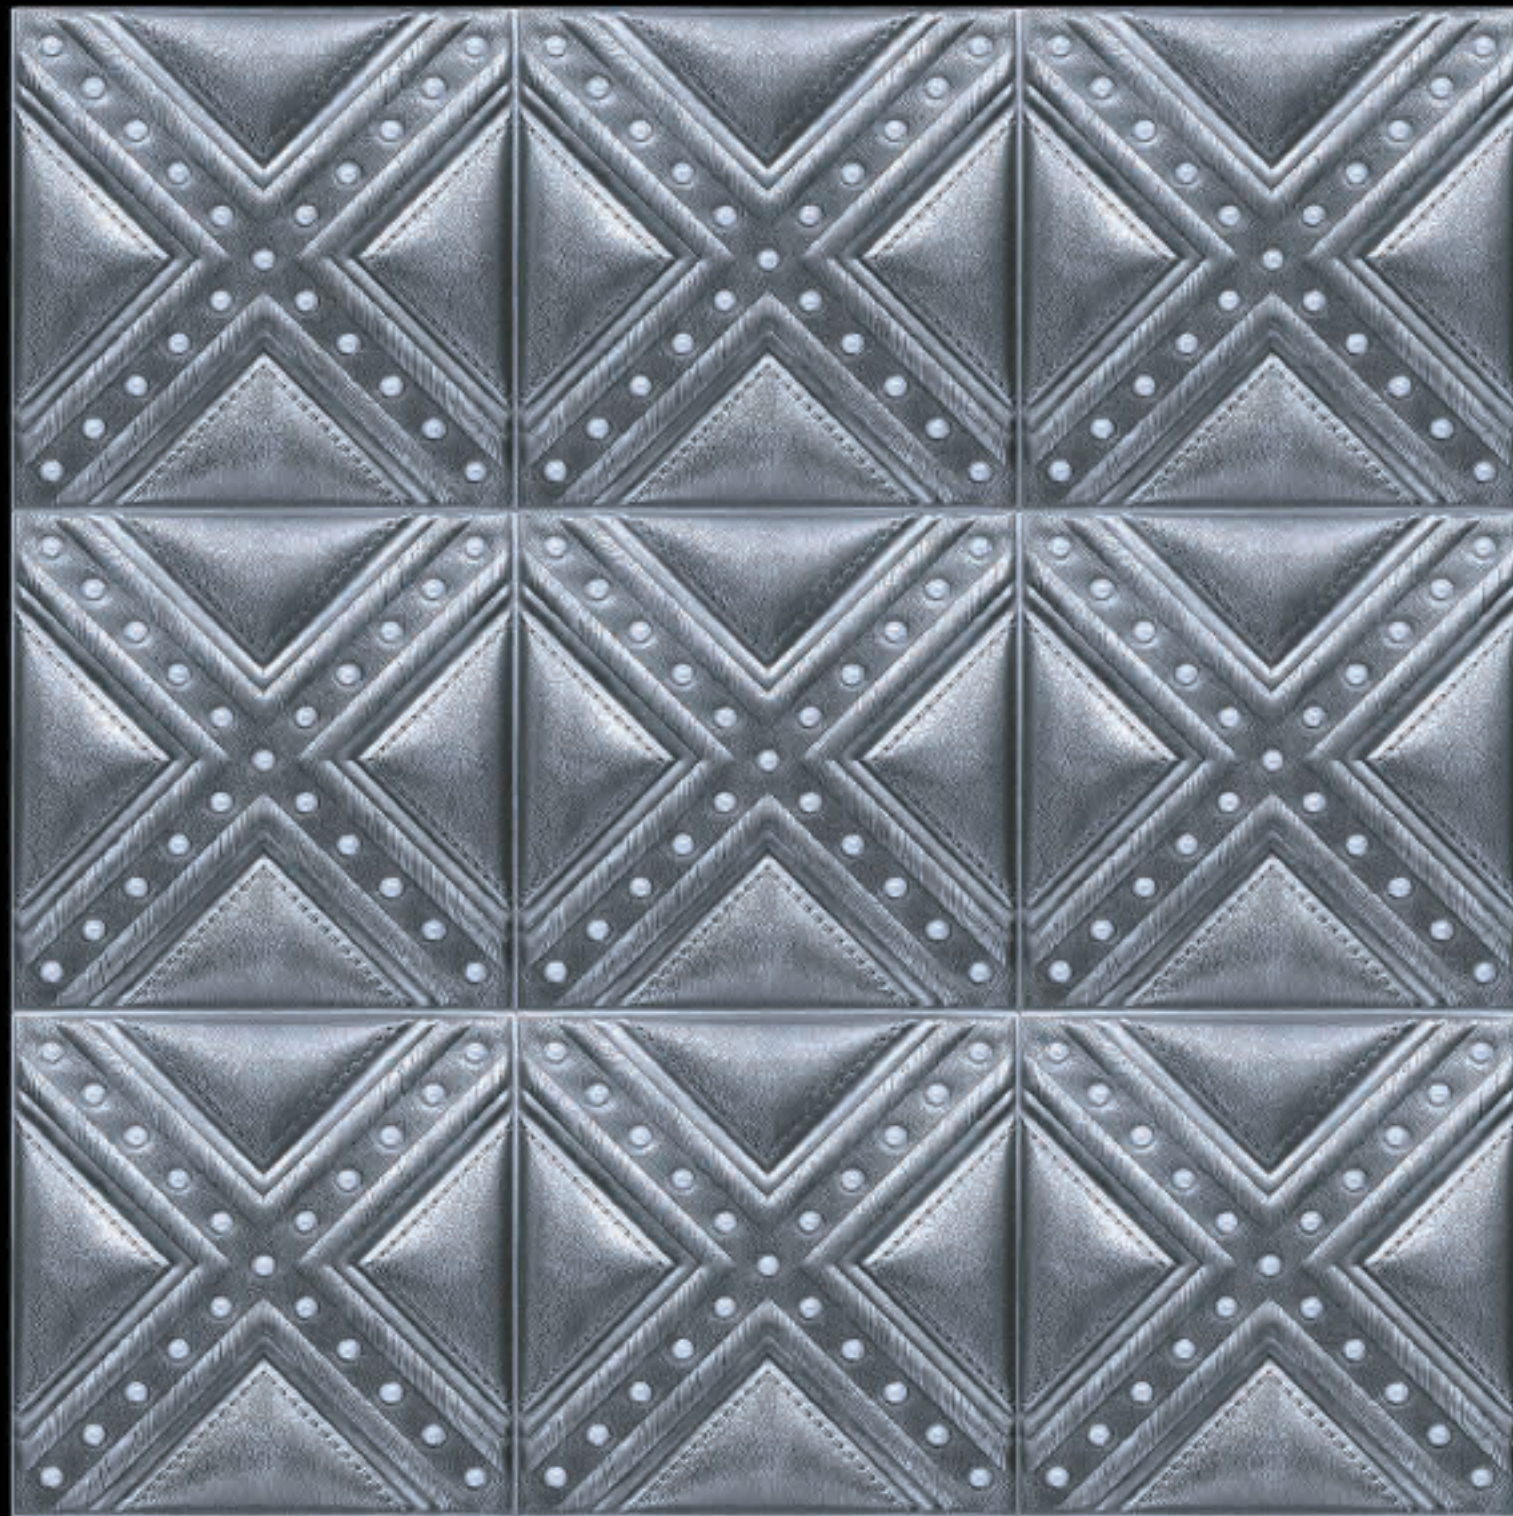

GVT | POLISHED
PGVT | 600 x 600mm

3D-037

- 100% Replacement for Italian Marble
- Water Absorption $\leq 0.5\%$
- Zero Maintenance
- Stain Class 5 Resistant
- Eco Friendly
- Divine Glossiness
- Fire Resistant
- Frost Resistant