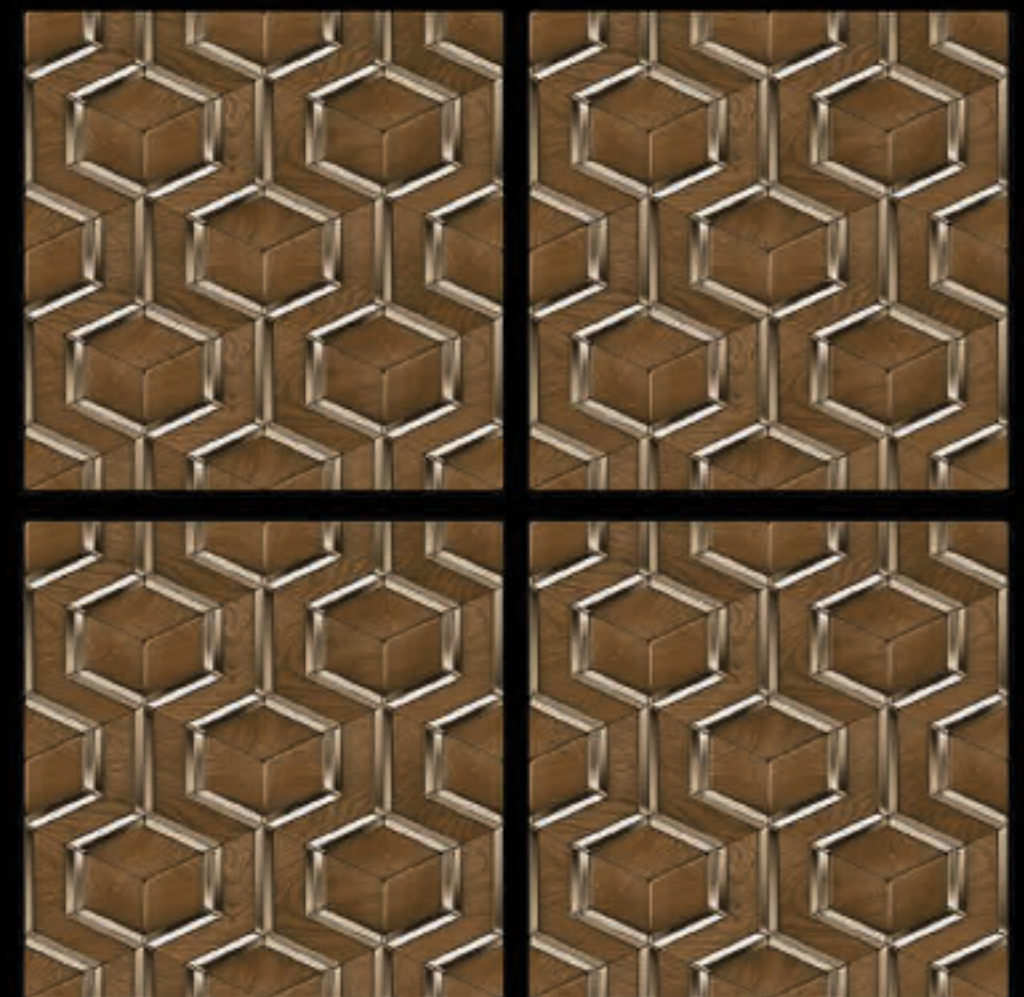

GVT | POLISHED
PGVT | 600 x 600mm

3D-103

- 100% Replacement for Italian Marble
- Water Absorption $\leq 0.5\%$
- Zero Maintenance
- Stain Class 5 Resistant
- Eco Friendly
- Divine Glossiness
- Fire Resistant
- Frost Resistant