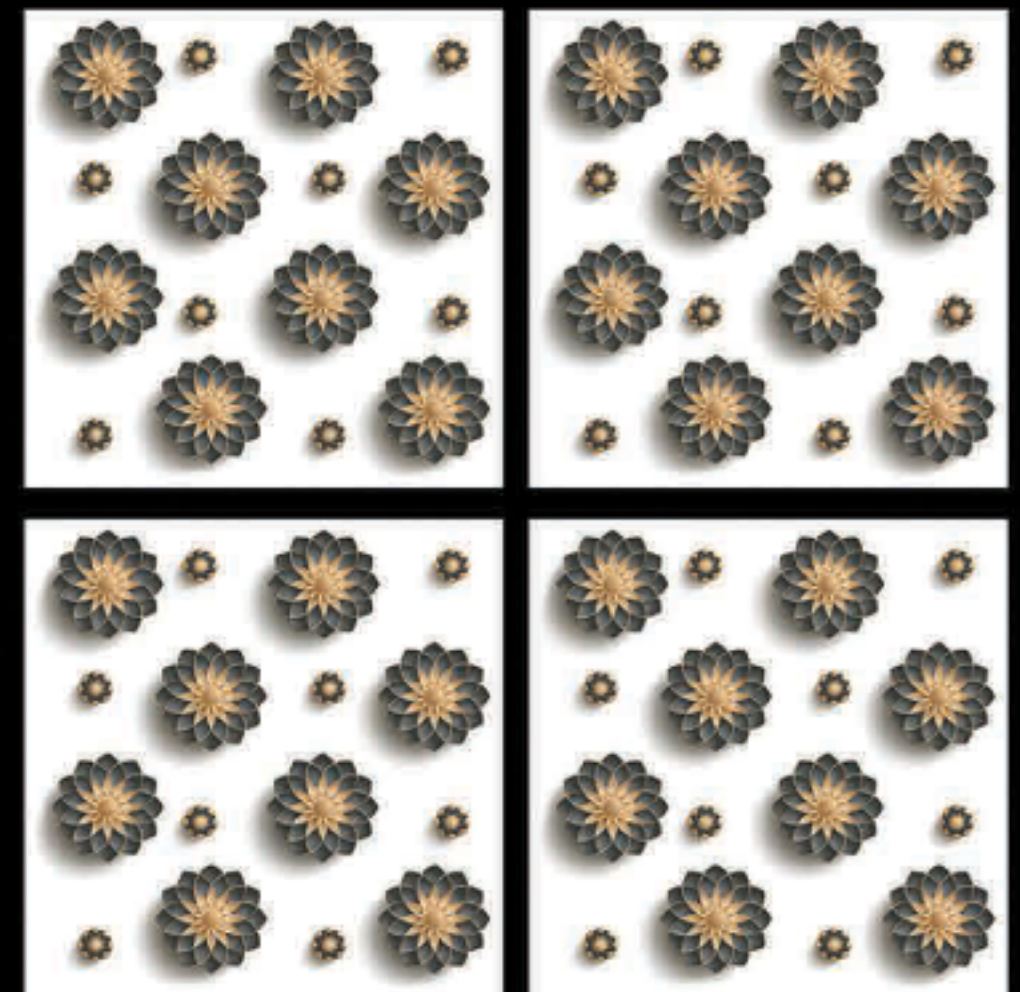

GVT | POLISHED
PGVT | 600 x 600mm

3D-096

- 100% Replacement for Italian Marble
- Water Absorption $\leq 0.5\%$
- Zero Maintenance
- Stain Class 5 Resistant
- Eco Friendly
- Divine Glossiness
- Fire Resistant
- Frost Resistant