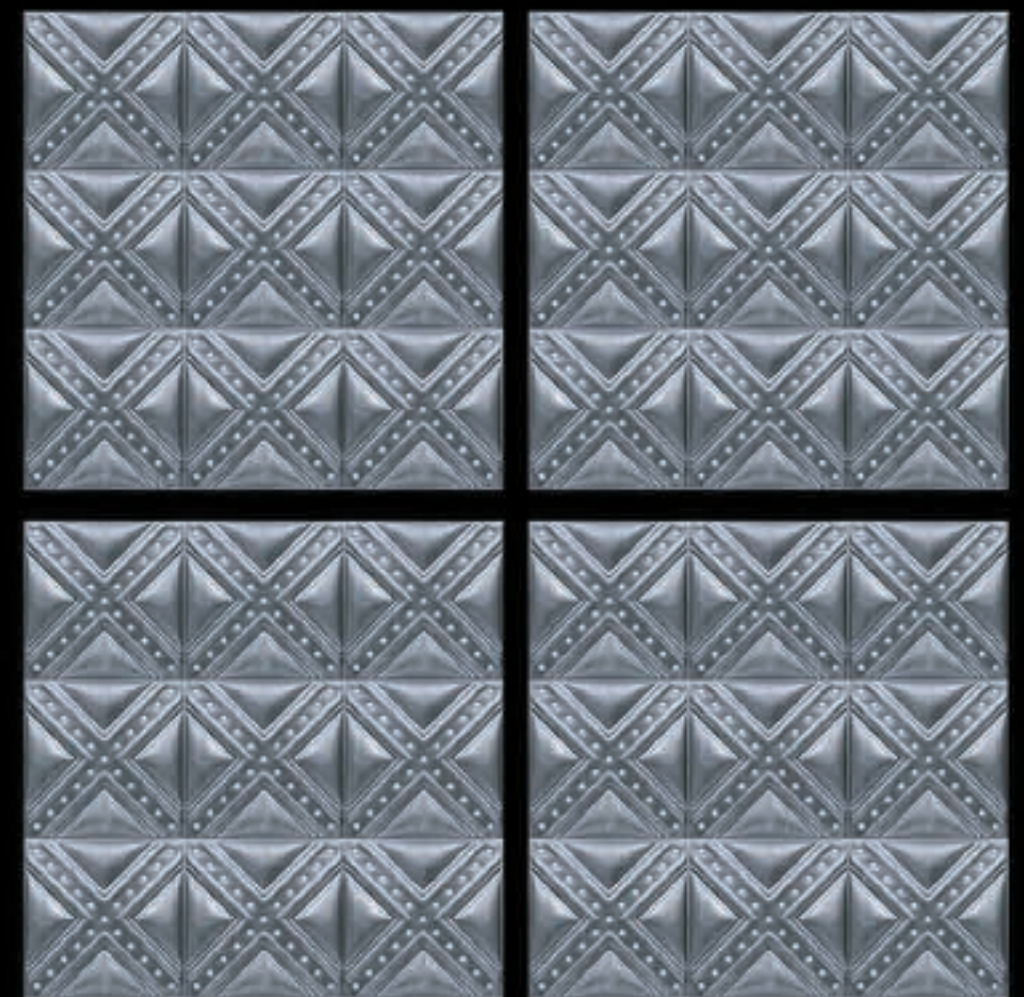

GVT | POLISHED
PGVT | 600 x 600mm

3D-037

- 100% Replacement for Italian Marble
- Water Absorption $\leq 0.5\%$
- Zero Maintenance
- Stain Class 5 Resistant
- Eco Friendly
- Divine Glossiness
- Fire Resistant
- Frost Resistant