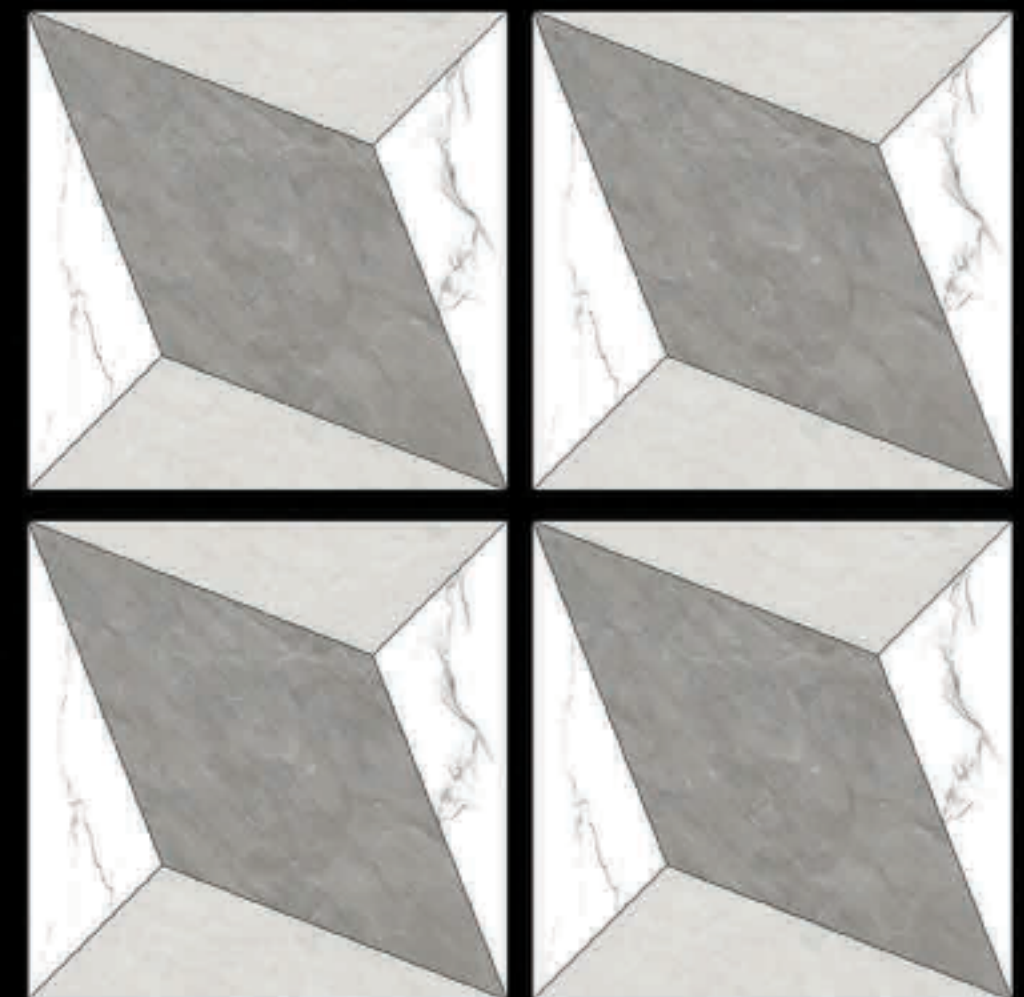

GVT | POLISHED
PGVT | 600 x 600mm

3D-041

- 100% Replacement for Italian Marble
- Water Absorption $\leq 0.5\%$
- Zero Maintenance
- Stain Class 5 Resistant
- Eco Friendly
- Divine Glossiness
- Fire Resistant
- Frost Resistant